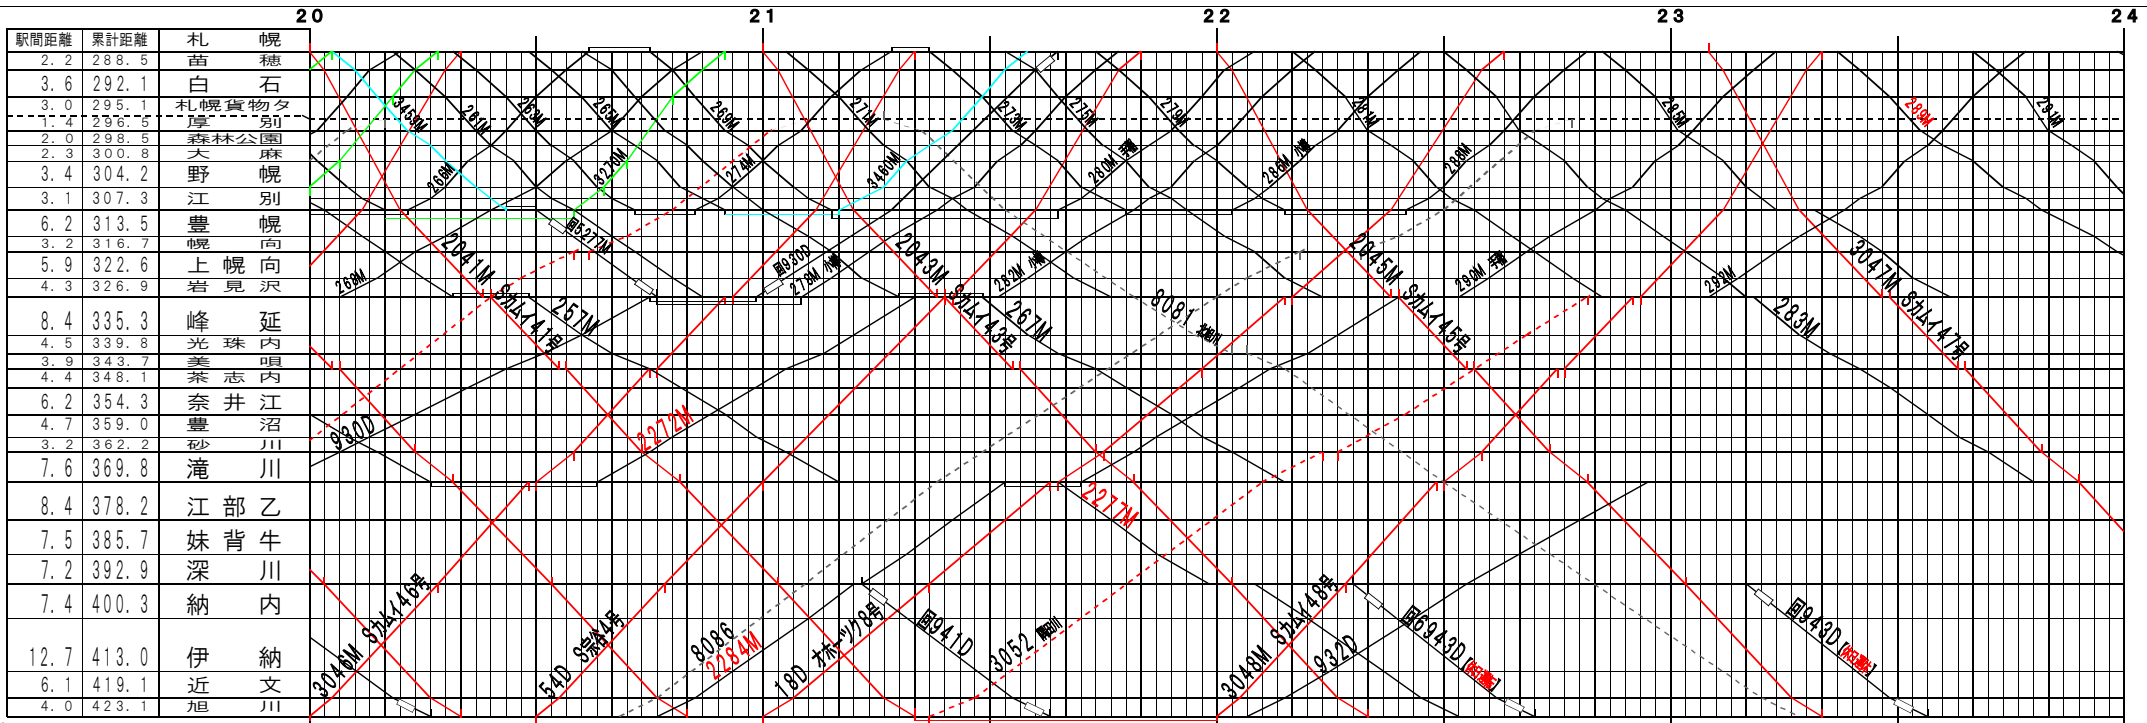

⑦基本【函館本線】札幌～旭川(1)  
© 2004-2013 SFL All rights reserved.

⑦基本【函館本線】札幌～旭川(2)  
© 2004-2013 SFL All rights reserved.

⑦基本【函館本線】札幌～旭川(3)  
© 2004-2013 SFL All rights reserved.

⑦基本【函館本線】札幌～旭川(4)  
© 2004-2013 SFL All rights reserved.

⑦基本【函館本線】札幌～旭川(5)  
© 2004-2013 SFL All rights reserved.

⑦基本【函館本線】札幌～旭川(6)  
© 2004-2013 SFL All rights reserved.