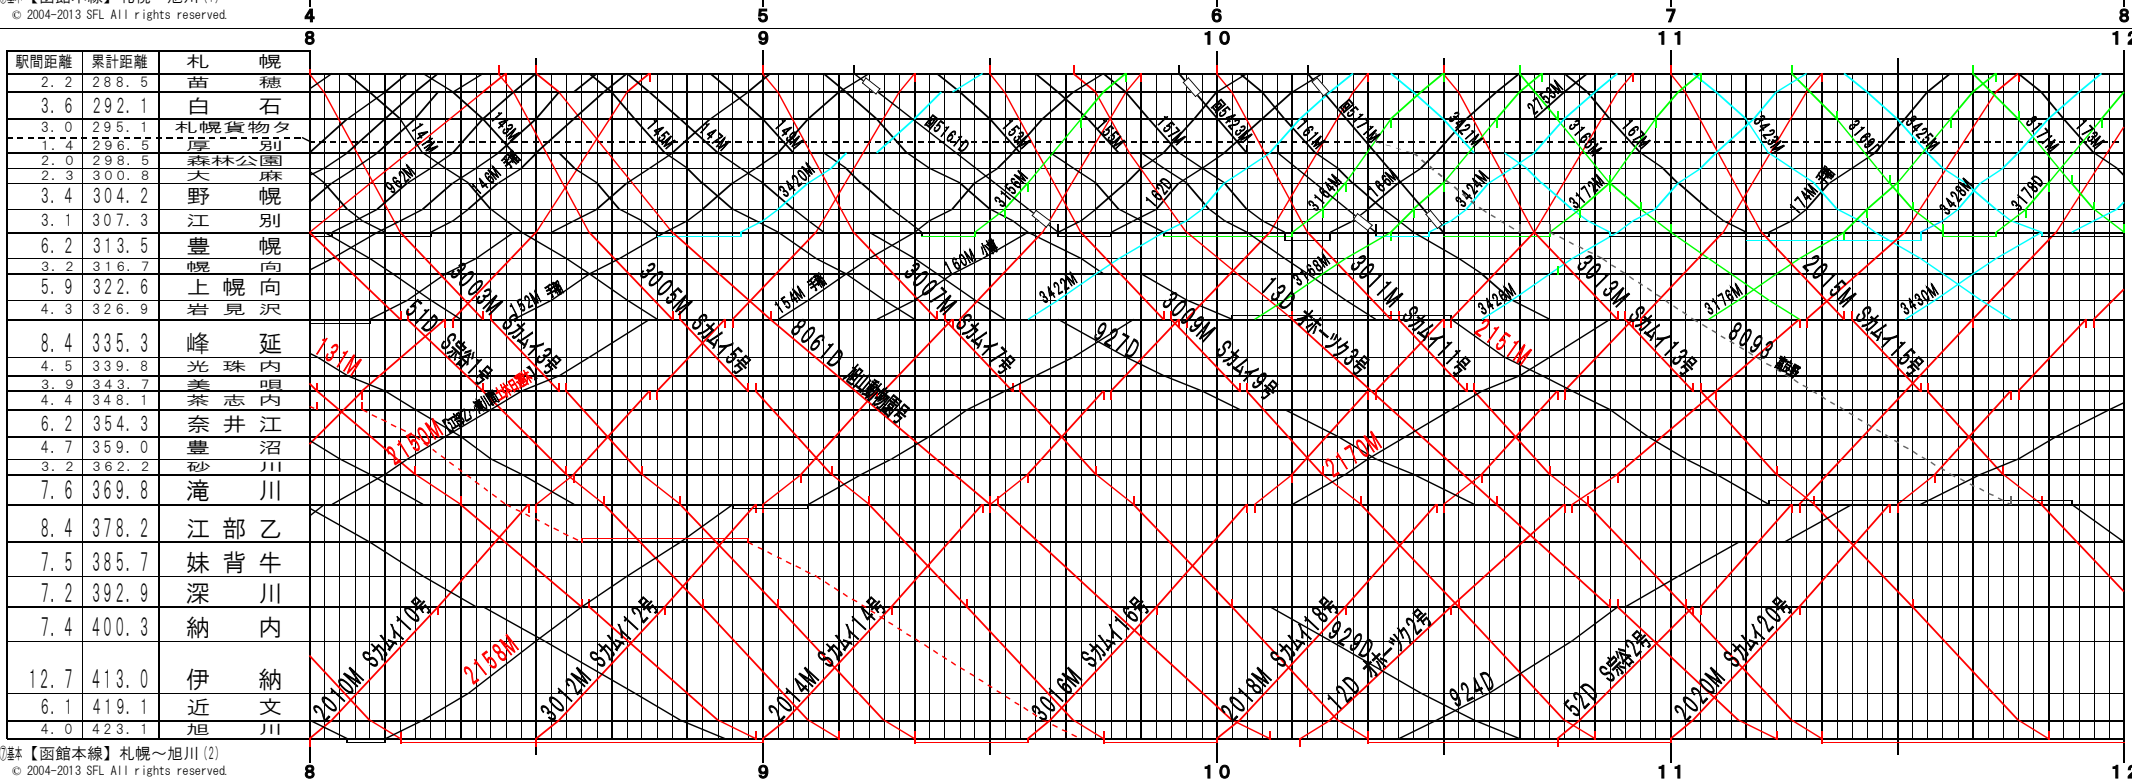

⑦基本【函館本線】札幌～旭川(1)  
© 2004-2013 SFL All rights reserved.

⑦基本【函館本線】札幌～旭川(2)  
© 2004-2013 SFL All rights reserved.

⑦基本【函館本線】札幌～旭川(3)  
© 2004-2013 SFL All rights reserved.

⑦基本【函館本線】札幌～旭川(4)  
© 2004-2013 SFL All rights reserved.

⑦基本【函館本線】札幌～旭川(5)  
© 2004-2013 SFL All rights reserved.

⑦基本【函館本線】札幌～旭川(6)  
© 2004-2013 SFL All rights reserved.