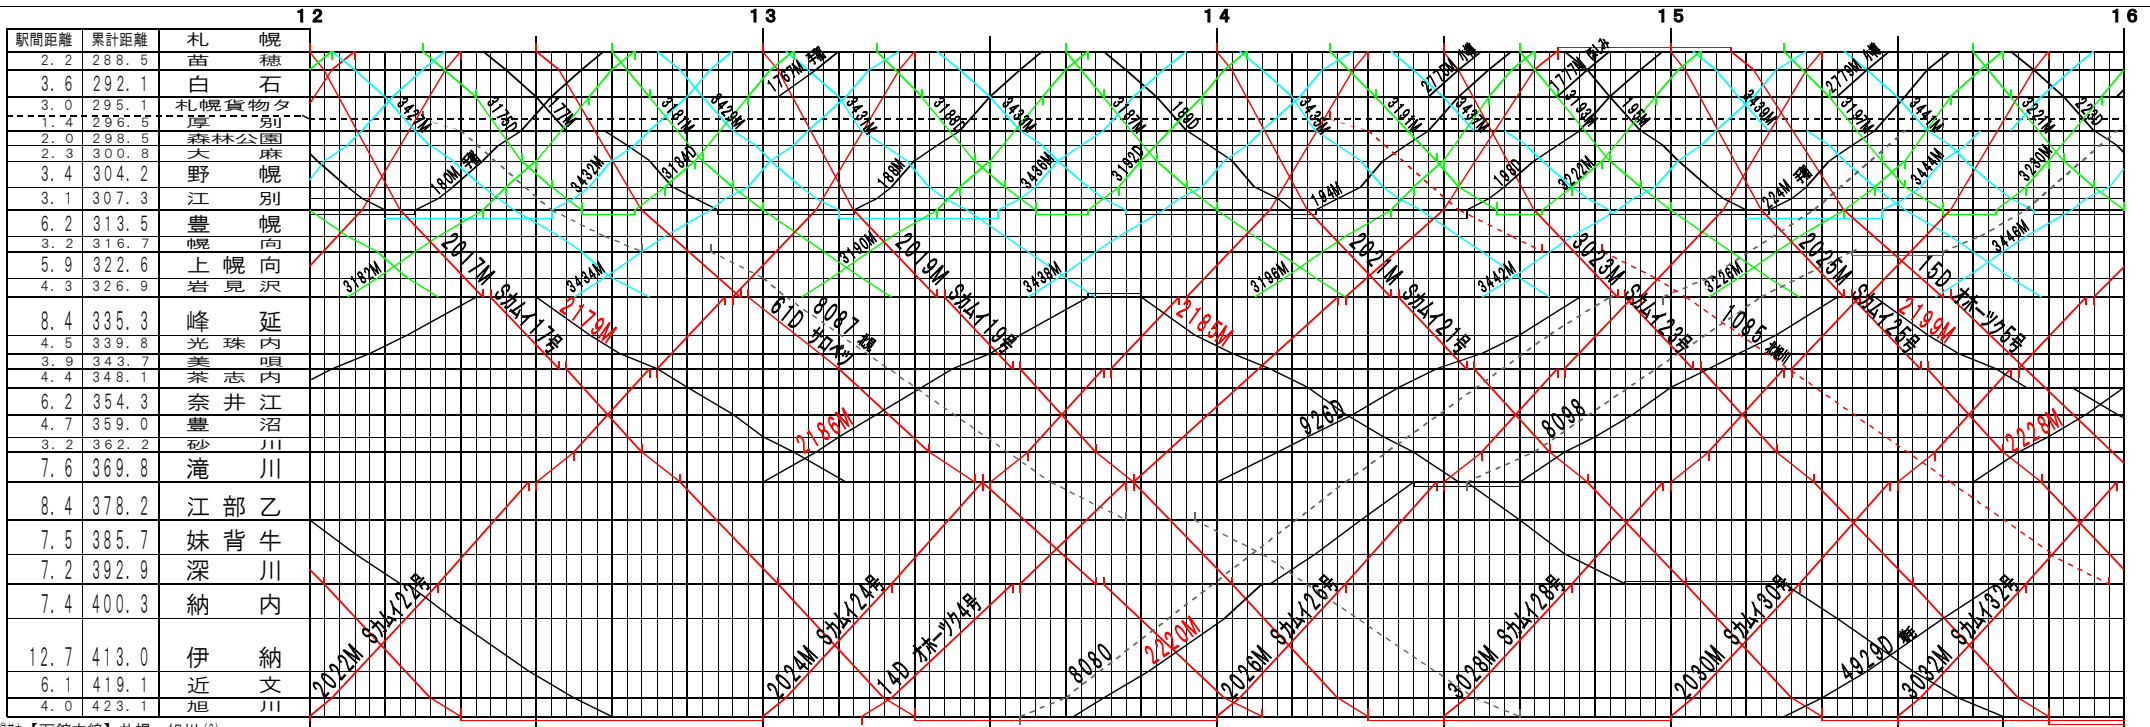

⑦基本【函館本線】札幌～旭川(1)  
© 2004-2013 SFL All rights reserved.

⑦基本【函館本線】札幌～旭川(2)  
© 2004-2013 SFL All rights reserved.

⑦基本【函館本線】札幌～旭川(3)  
© 2004-2013 SFL All rights reserved.

⑦基本【函館本線】札幌～旭川(4)  
© 2004-2013 SFL All rights reserved.

⑦基本【函館本線】札幌～旭川(5)  
© 2004-2013 SFL All rights reserved.

⑦基本【函館本線】札幌～旭川(6)  
© 2004-2013 SFL All rights reserved.