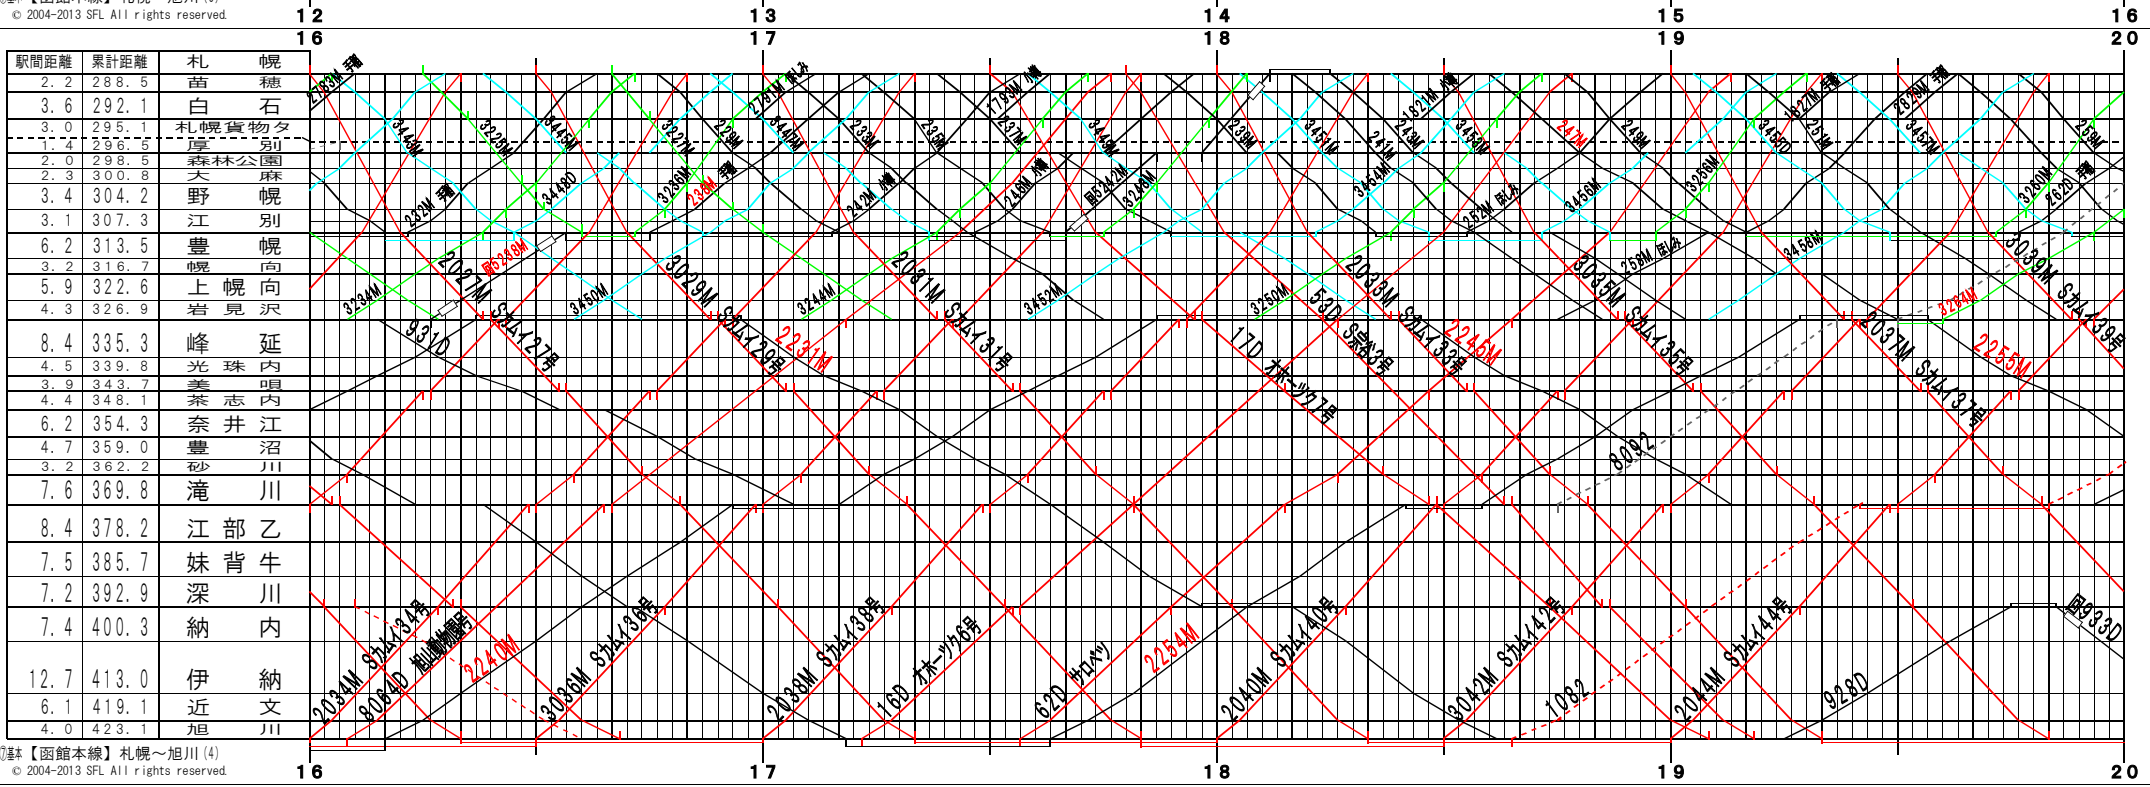

⑦基本【函館本線】札幌～旭川(1)  
© 2004-2013 SFL All rights reserved.

⑦基本【函館本線】札幌～旭川(2)  
© 2004-2013 SFL All rights reserved.

⑦基本【函館本線】札幌～旭川(3)  
© 2004-2013 SFL All rights reserved.

⑦基本【函館本線】札幌～旭川(4)  
© 2004-2013 SFL All rights reserved.

⑦基本【函館本線】札幌～旭川(5)  
© 2004-2013 SFL All rights reserved.

⑦基本【函館本線】札幌～旭川(6)  
© 2004-2013 SFL All rights reserved.