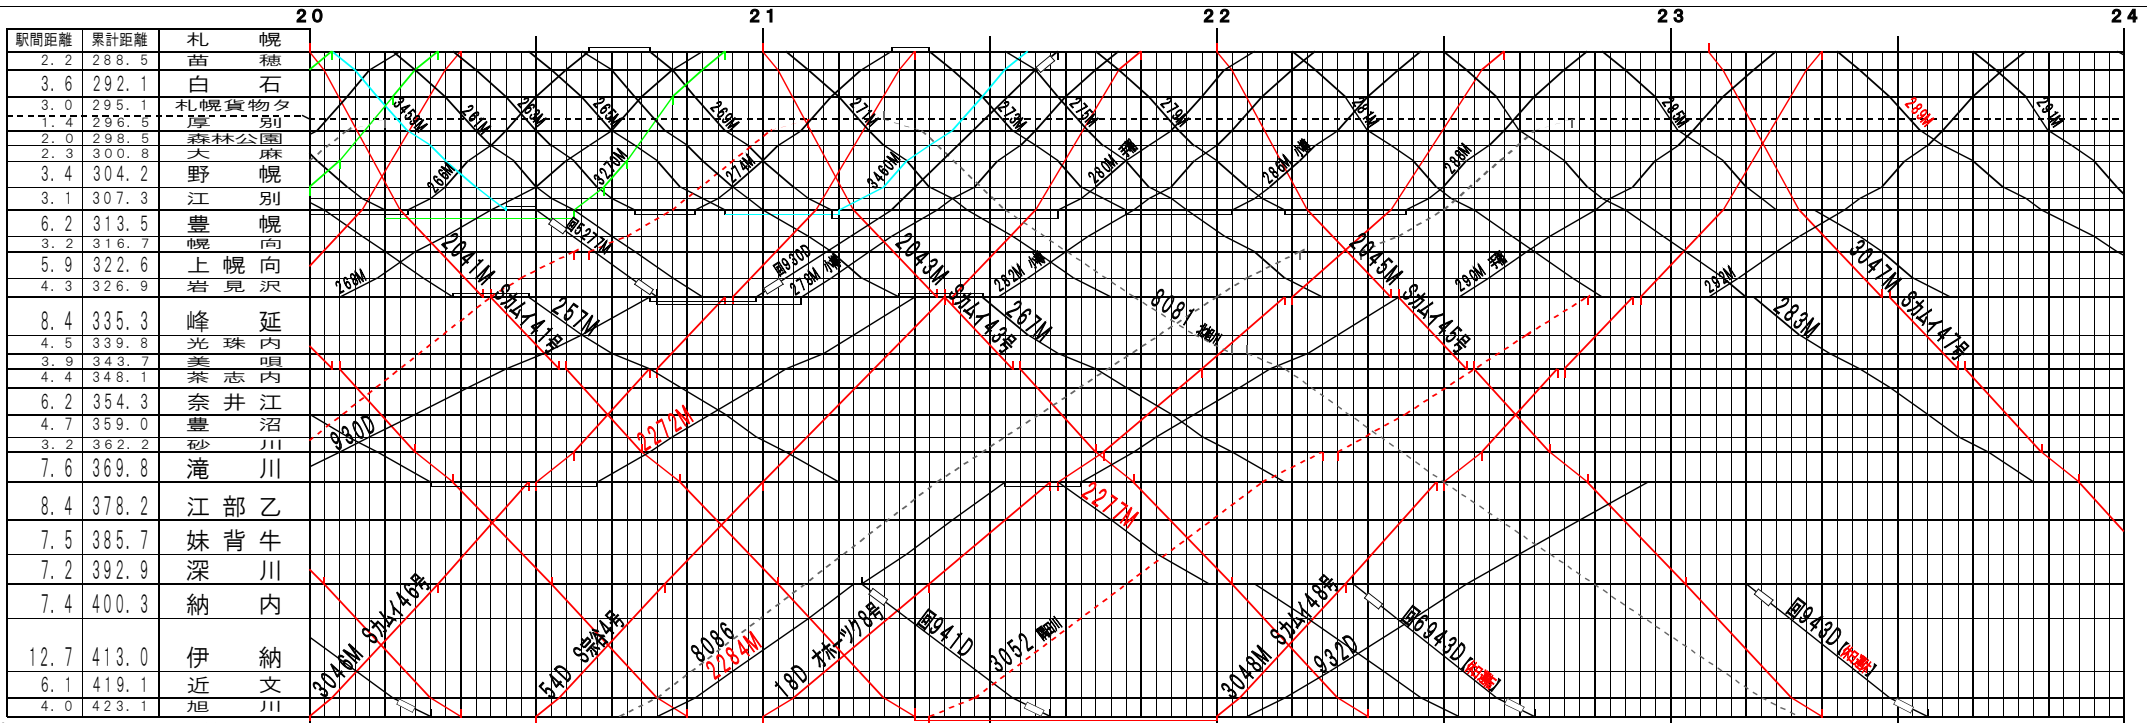

⑦ 題 【函館本線】札幌～旭川(1)
© 2004-2013 SFL All rights reserved.

⑦ 題 【函館本線】札幌～旭川(2)
© 2004-2013 SFL All rights reserved.

③ 函館本線 札幌～旭川 (3)
© 2004-2013 SFL All rights reserved.

④ 函館本線 札幌～旭川 (4)
© 2004-2013 SFL All rights reserved.

⑤【函館本線】札幌～旭川(5)
© 2004-2013 SFL All rights reserved.

⑥【函館本線】札幌～旭川(6)
© 2004-2013 SFL All rights reserved.