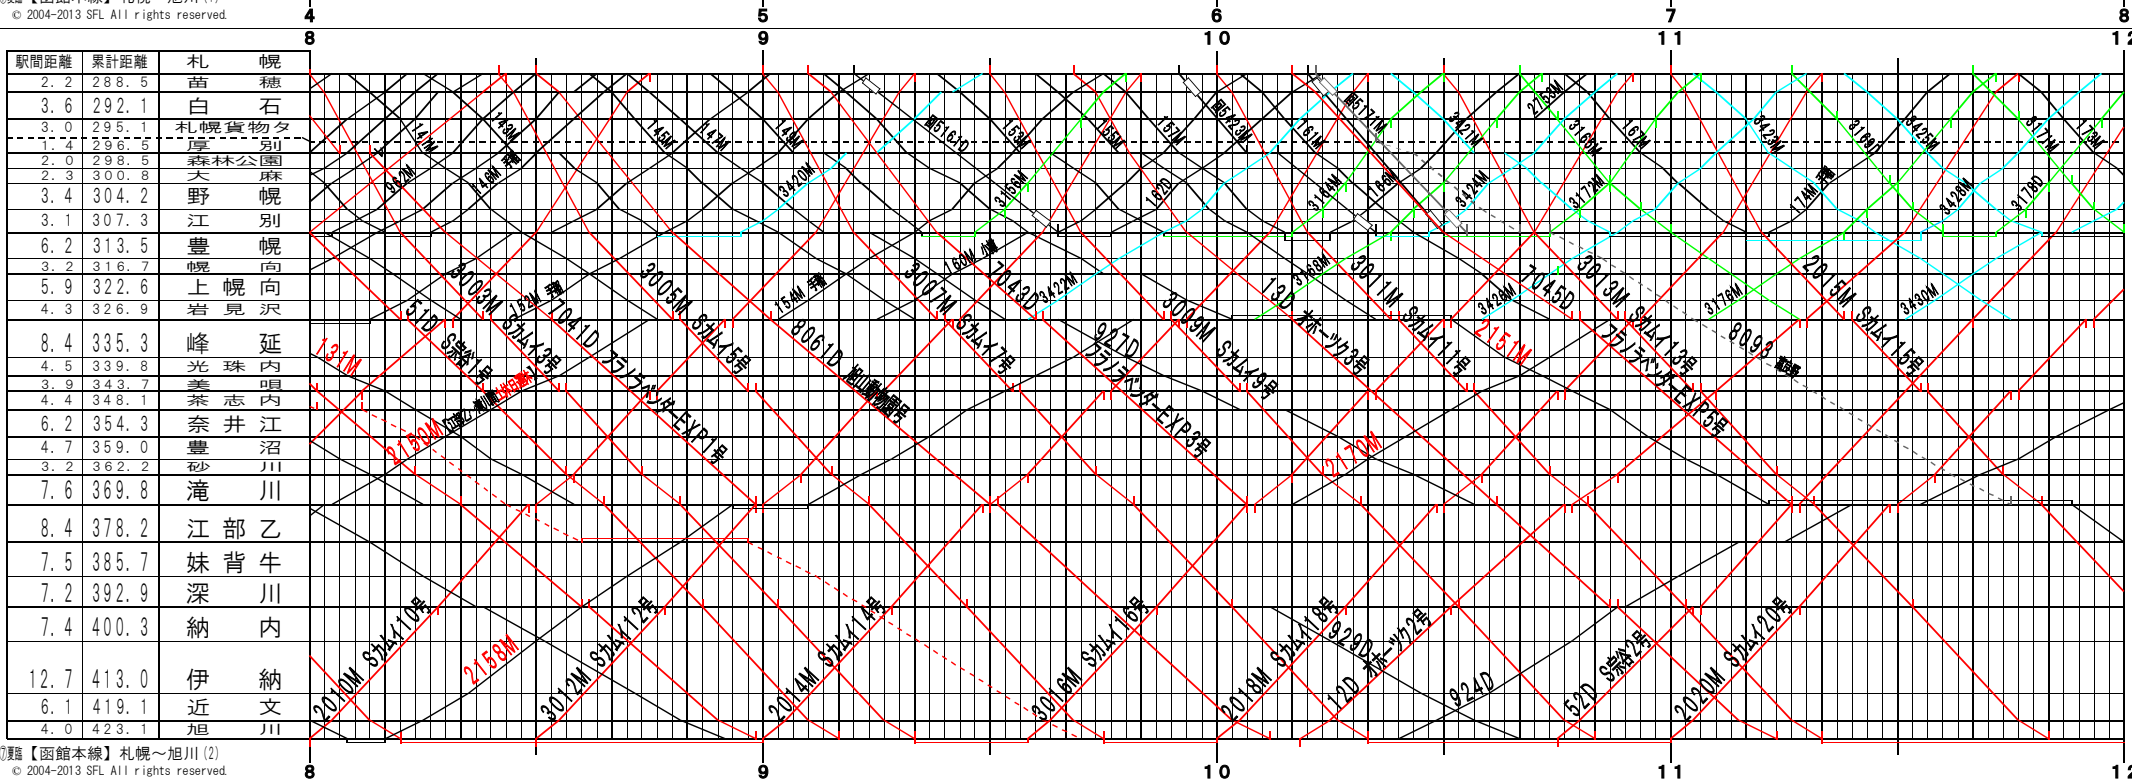

⑦ 題 【函館本線】札幌～旭川(1)
© 2004-2013 SFL All rights reserved.

⑦ 題 【函館本線】札幌～旭川(2)
© 2004-2013 SFL All rights reserved.

③ 函館本線 札幌～旭川 (3)
© 2004-2013 SFL All rights reserved.

④ 函館本線 札幌～旭川 (4)
© 2004-2013 SFL All rights reserved.

⑤【函館本線】札幌～旭川(5)
© 2004-2013 SFL All rights reserved.

⑥【函館本線】札幌～旭川(6)
© 2004-2013 SFL All rights reserved.