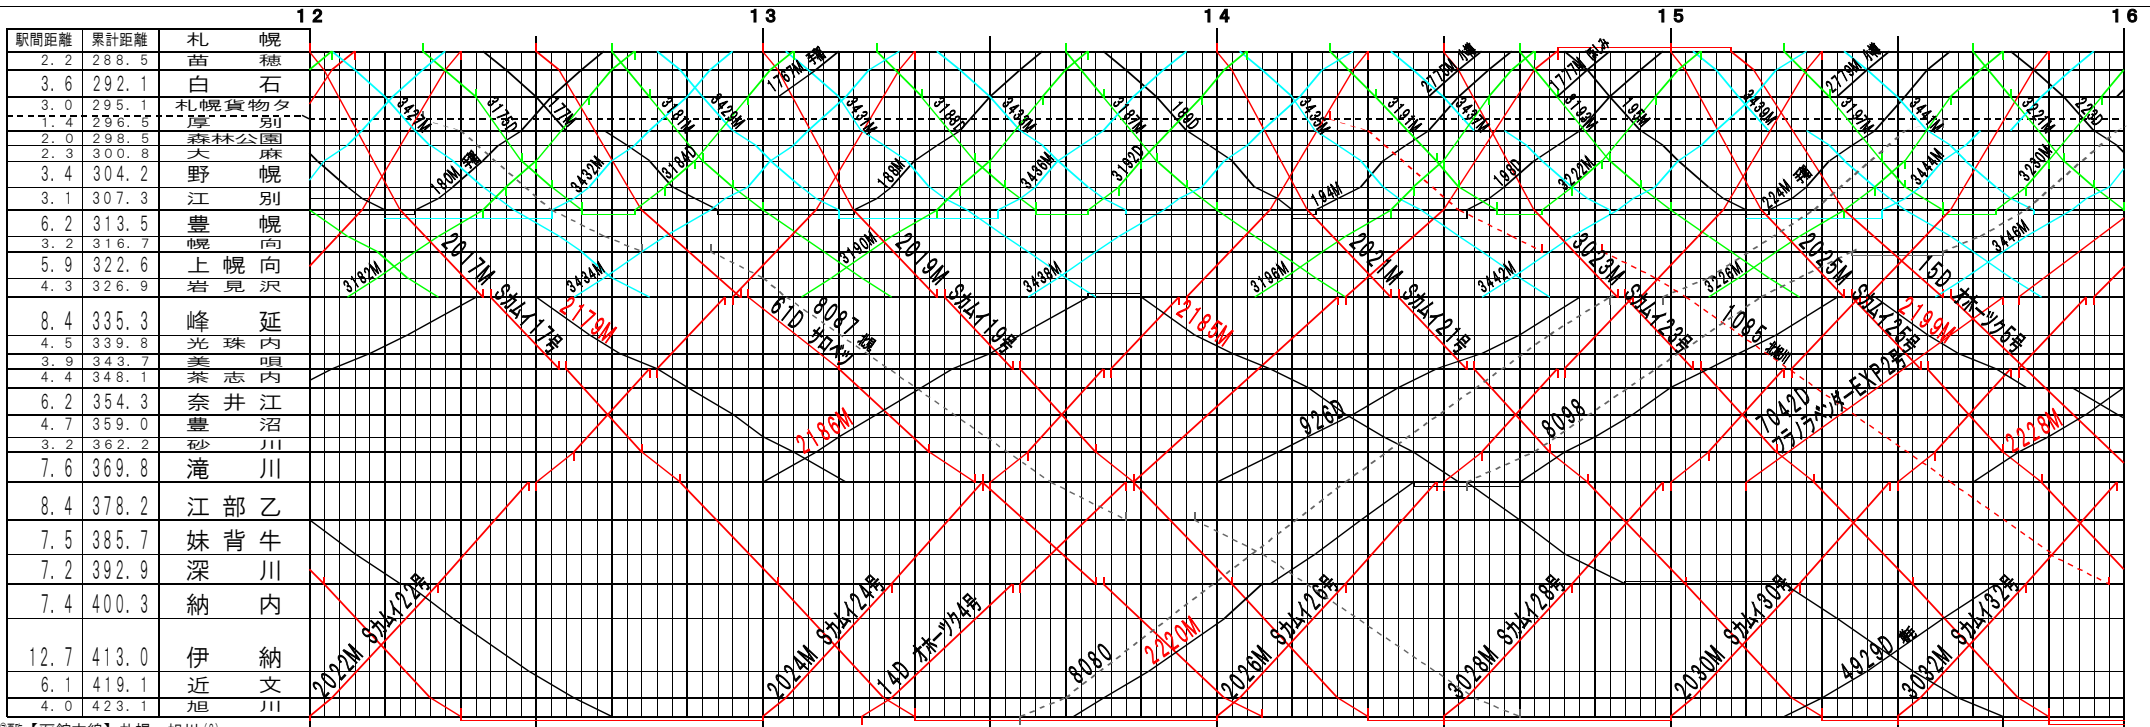

⑦ 題 【函館本線】札幌～旭川(1)
© 2004-2013 SFL All rights reserved.

⑦ 題 【函館本線】札幌～旭川(2)
© 2004-2013 SFL All rights reserved.

③ 函館本線 札幌～旭川 (3)
© 2004-2013 SFL All rights reserved.

④ 函館本線 札幌～旭川 (4)
© 2004-2013 SFL All rights reserved.

⑤【函館本線】札幌～旭川(5)
© 2004-2013 SFL All rights reserved.

⑥【函館本線】札幌～旭川(6)
© 2004-2013 SFL All rights reserved.