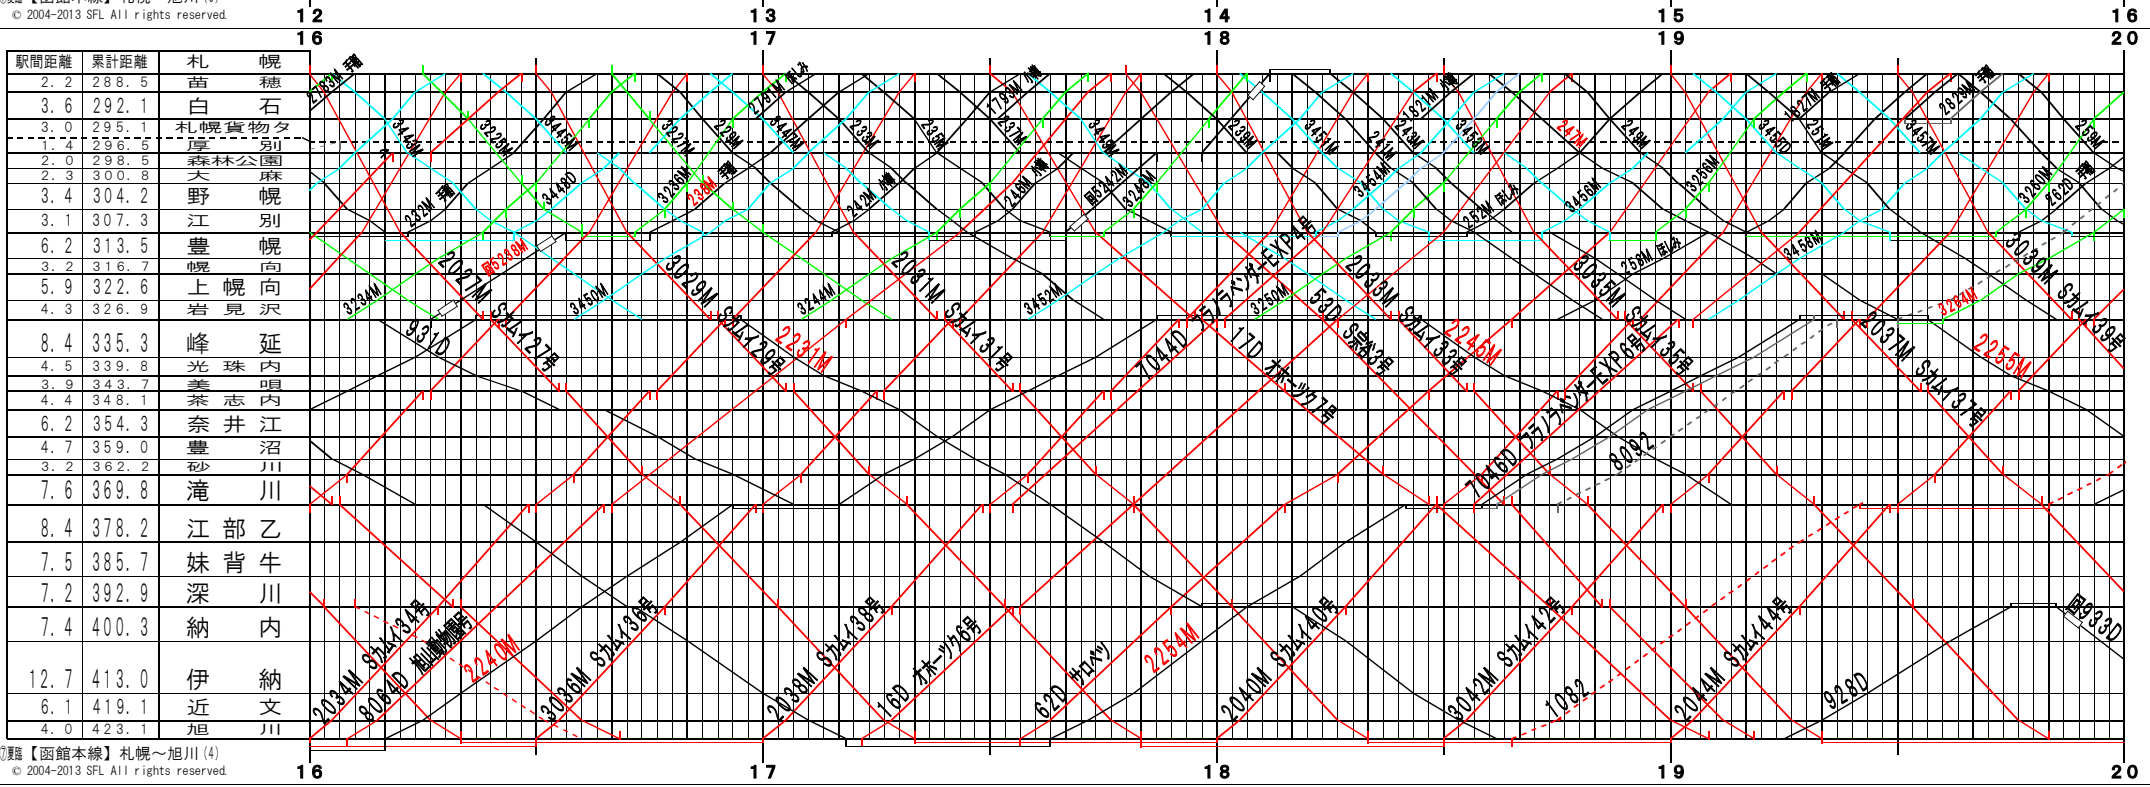

⑦ 題 【函館本線】札幌～旭川(1)
© 2004-2013 SFL All rights reserved.

⑦ 題 【函館本線】札幌～旭川(2)
© 2004-2013 SFL All rights reserved.

③ 函館本線 札幌～旭川 (3)
© 2004-2013 SFL All rights reserved.

④ 函館本線 札幌～旭川 (4)
© 2004-2013 SFL All rights reserved.

⑤【函館本線】札幌～旭川(5)
© 2004-2013 SFL All rights reserved.

⑥【函館本線】札幌～旭川(6)
© 2004-2013 SFL All rights reserved.