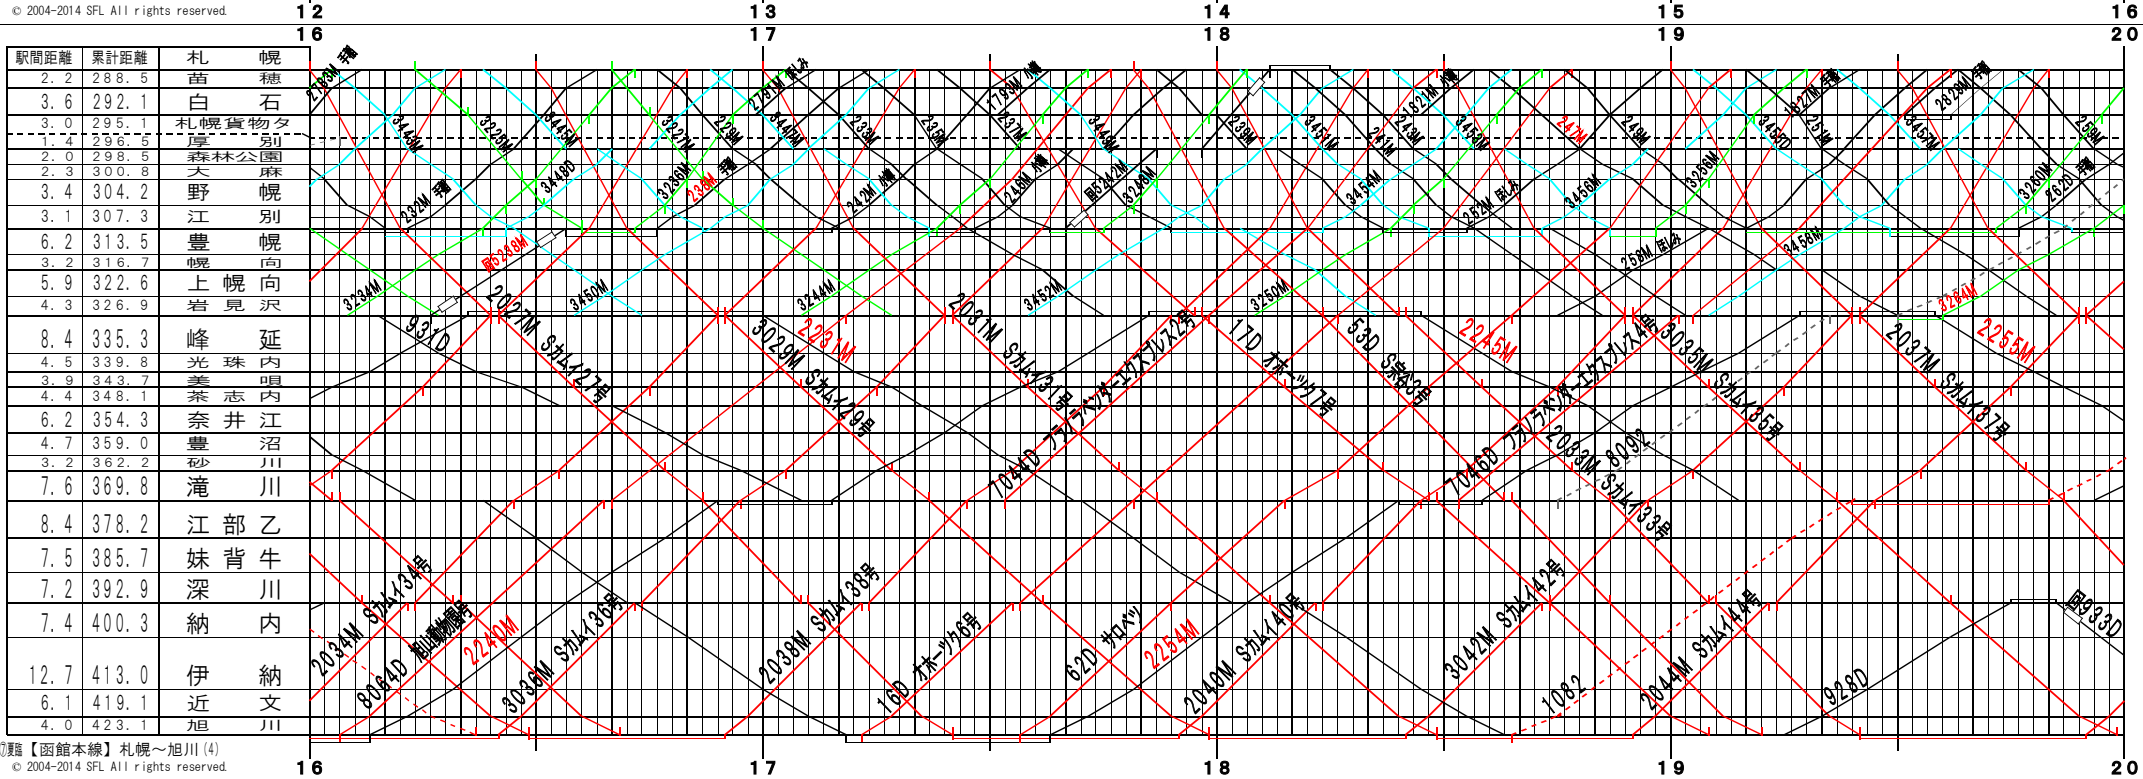

①【函館本線】札幌～旭川(3)
© 2004-2014 SFL All rights reserved.

②【函館本線】札幌～旭川(4)
© 2004-2014 SFL All rights reserved.

⑦【函館本線】札幌～旭川(5)
© 2004-2014 SFL All rights reserved.

⑧【函館本線】札幌～旭川(6)
© 2004-2014 SFL All rights reserved.