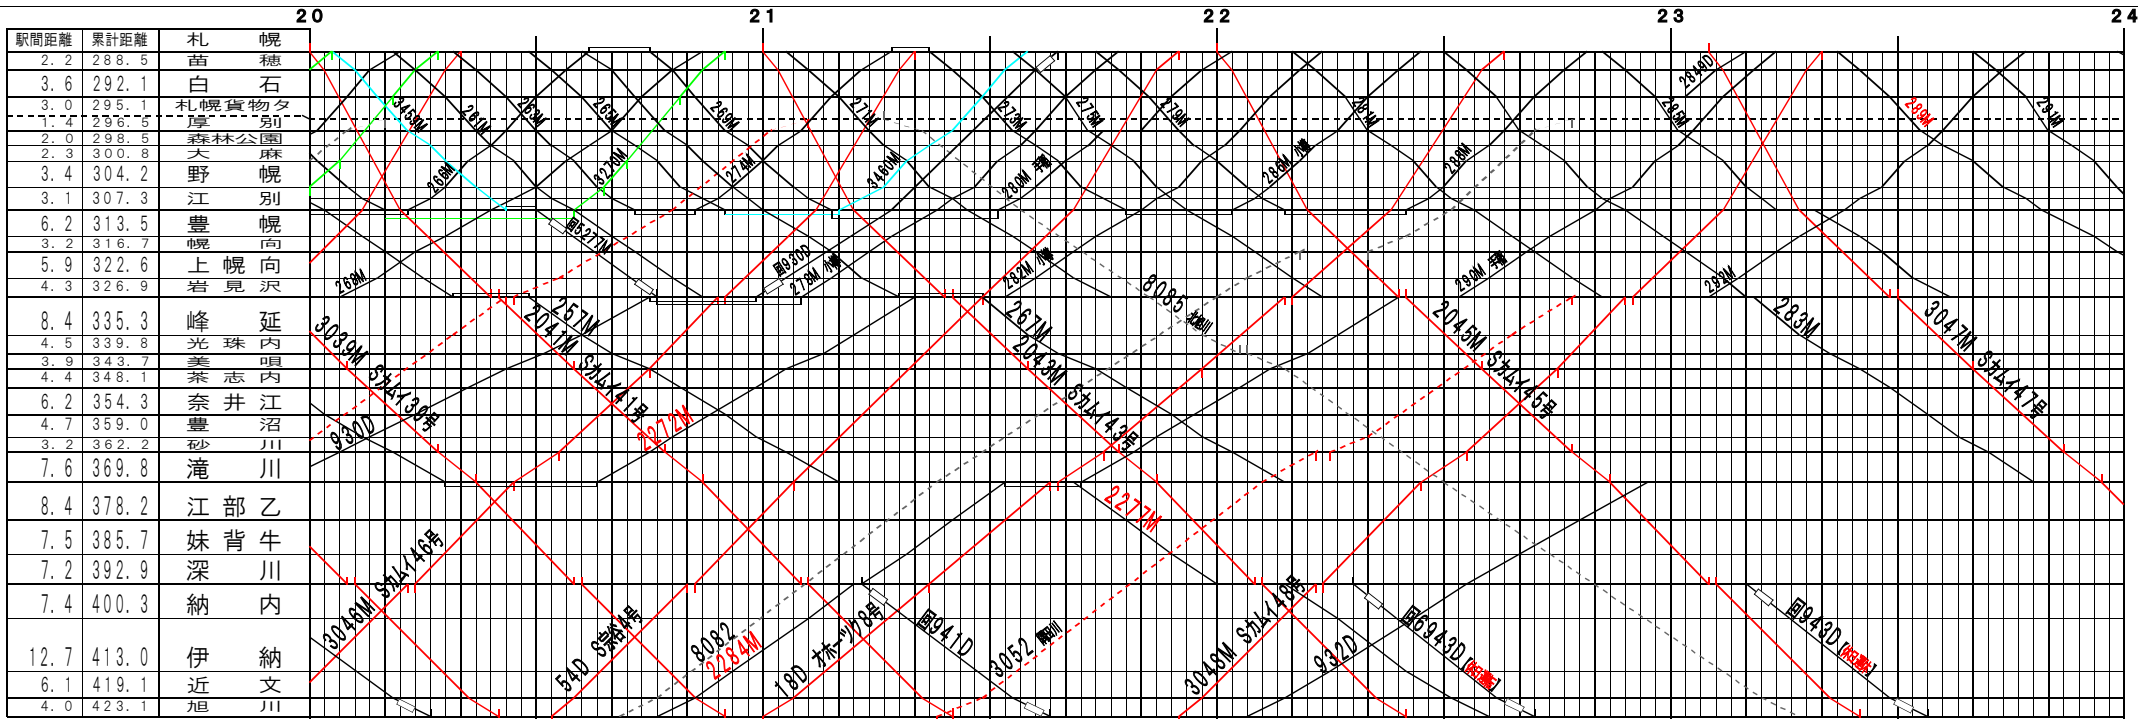

①【函館本線】札幌～旭川(3)
© 2004-2014 SFL All rights reserved.

②【函館本線】札幌～旭川(4)
© 2004-2014 SFL All rights reserved.

⑦【函館本線】札幌～旭川(5)
© 2004-2014 SFL All rights reserved.

⑧【函館本線】札幌～旭川(6)
© 2004-2014 SFL All rights reserved.