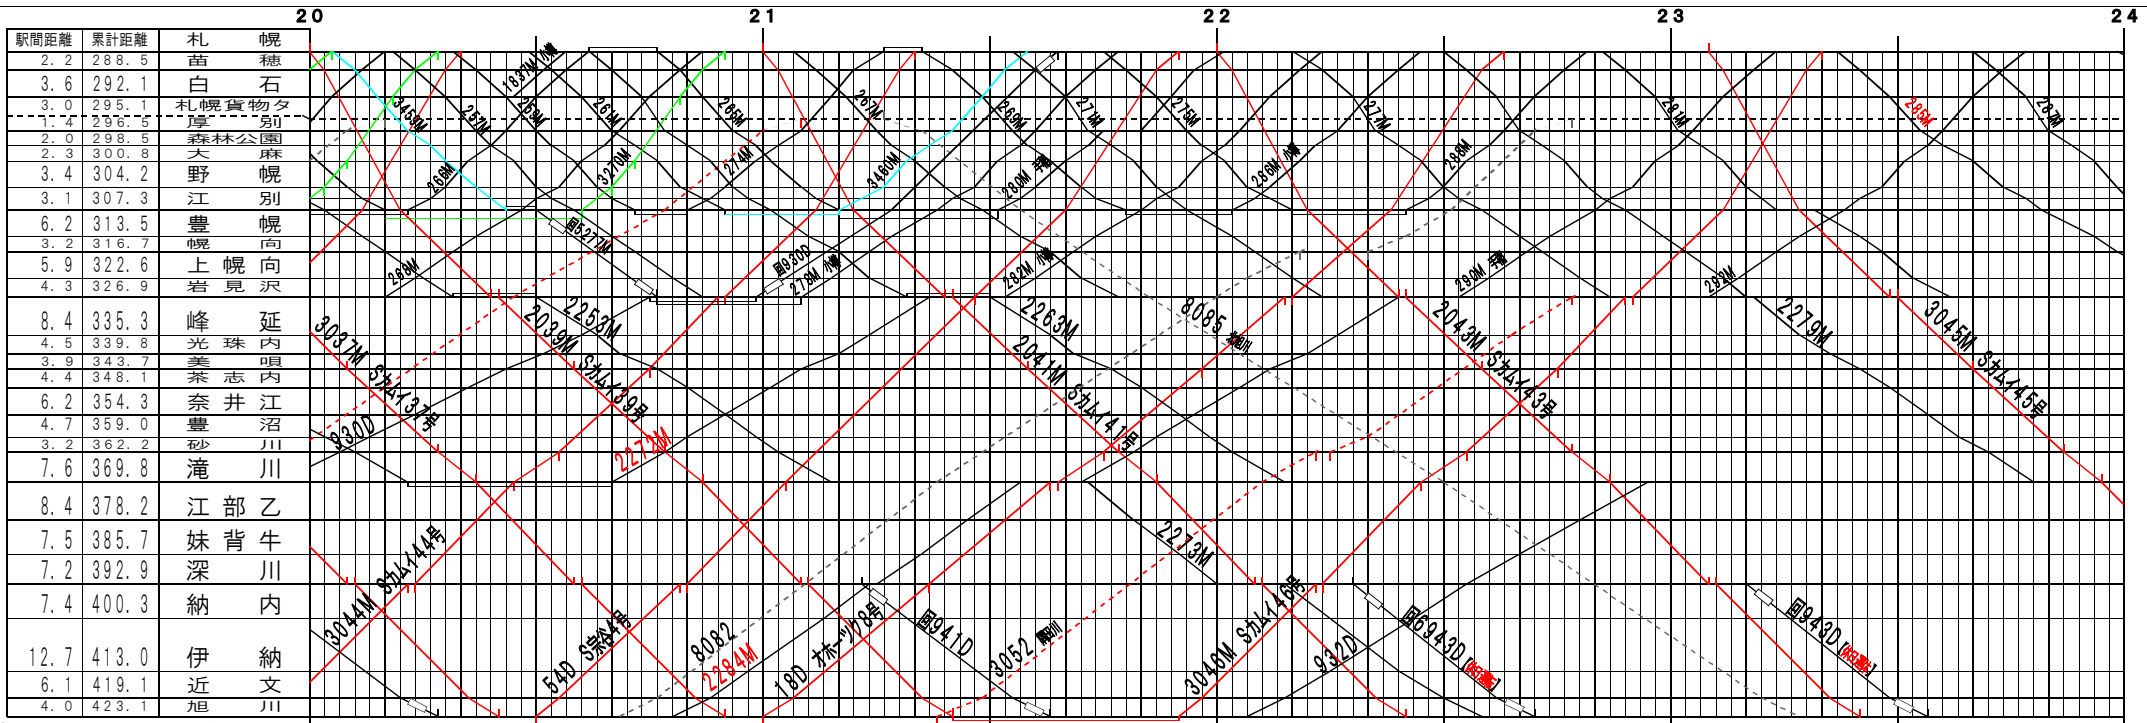

①基本【函館本線】札幌～旭川(3)
© 2004-2014 SFL All rights reserved.

②基本【函館本線】札幌～旭川(4)
© 2004-2014 SFL All rights reserved.

⑦基本【函館本線】札幌～旭川 (5)
© 2004-2014 SFL All rights reserved.

⑦基本【函館本線】札幌～旭川 (6)
© 2004-2014 SFL All rights reserved.