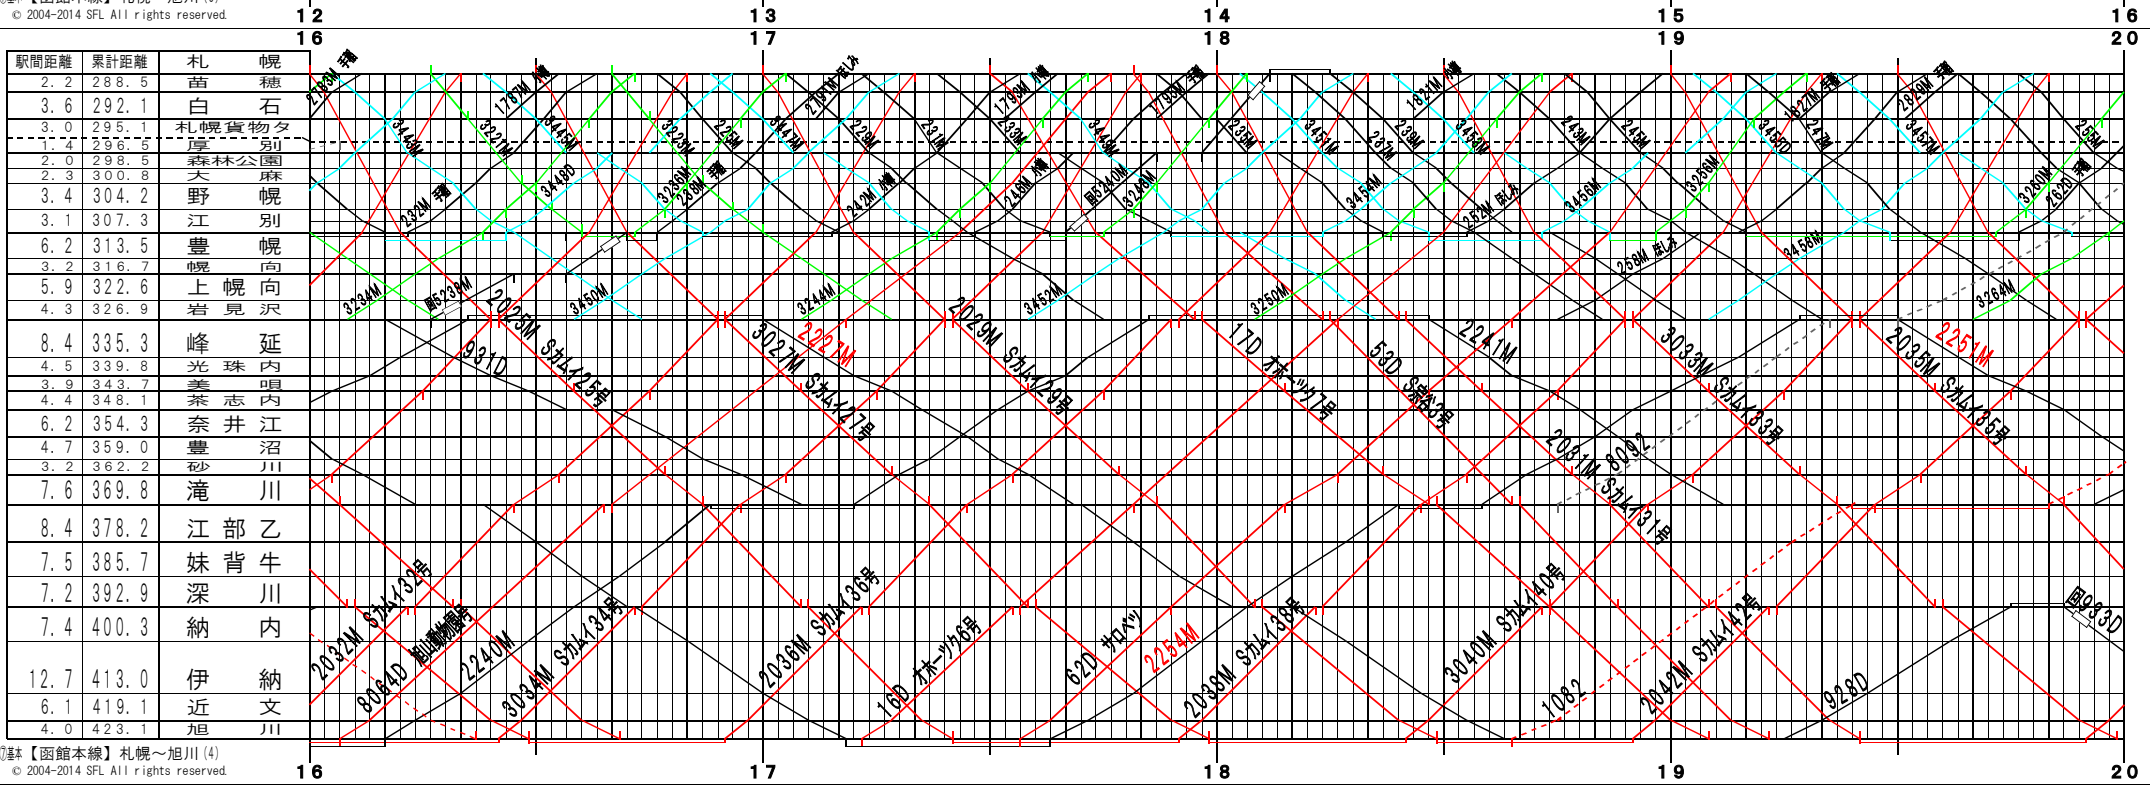

①基本【函館本線】札幌～旭川(3)
© 2004-2014 SFL All rights reserved.

②基本【函館本線】札幌～旭川(4)
© 2004-2014 SFL All rights reserved.

⑦基本【函館本線】札幌～旭川 (5)
© 2004-2014 SFL All rights reserved.

⑦基本【函館本線】札幌～旭川 (6)
© 2004-2014 SFL All rights reserved.