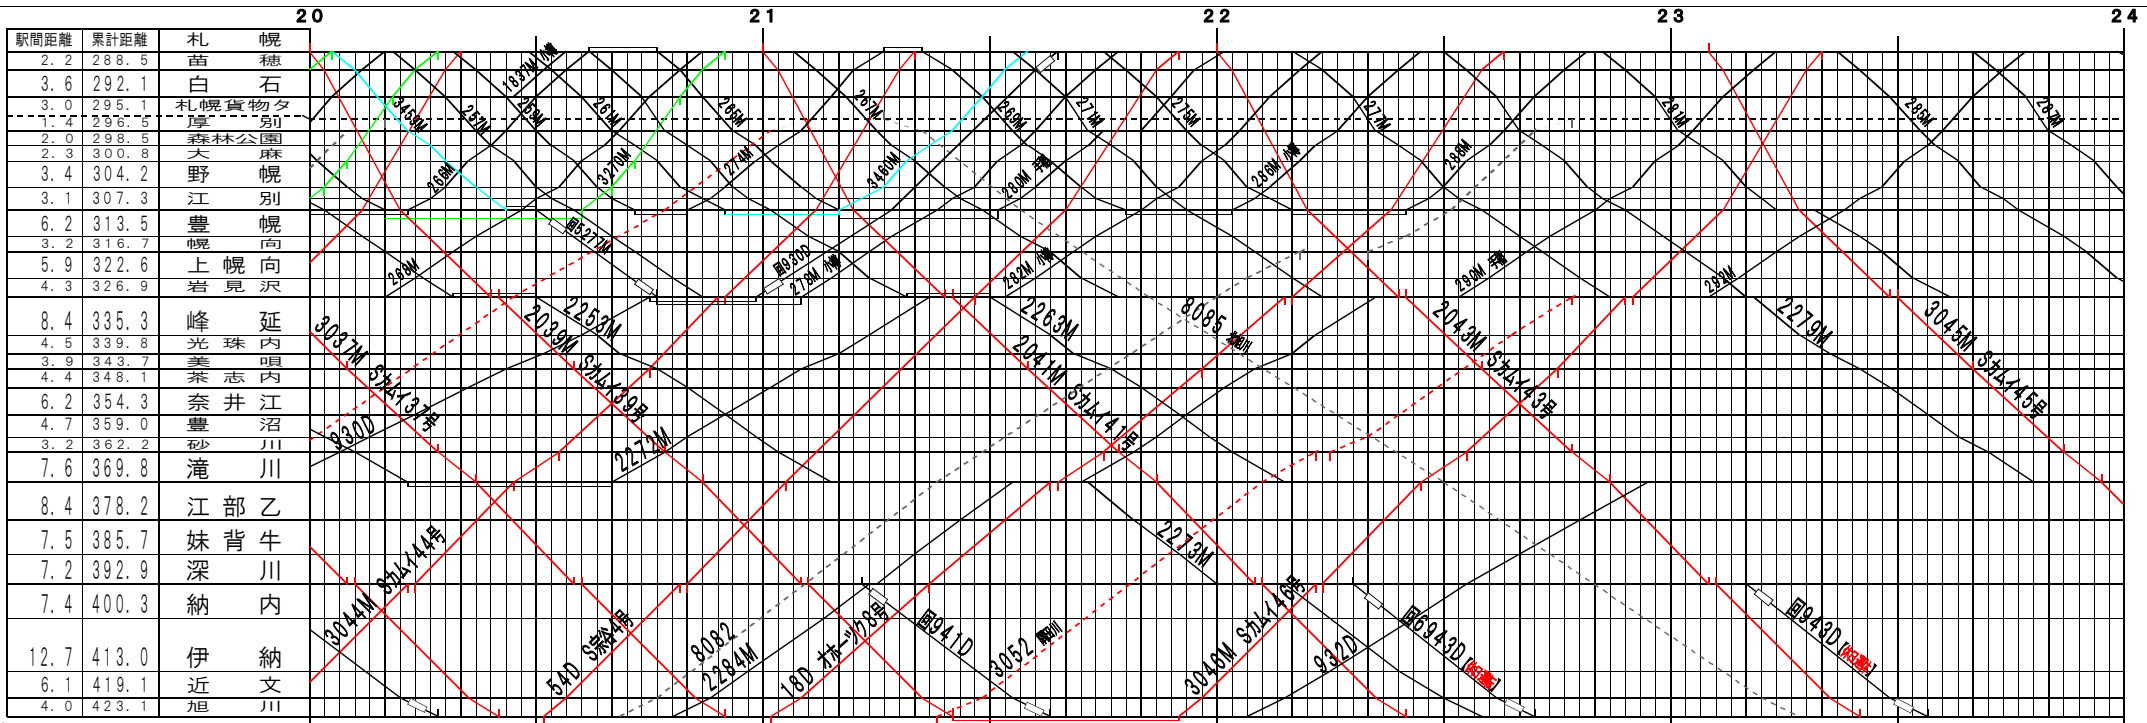

【函館本線】札幌～旭川 (1)  
© 2004-2015 SFL All rights reserved.

【函館本線】札幌～旭川 (2)  
© 2004-2015 SFL All rights reserved.

【函館本線】札幌～旭川(3)  
© 2004-2015 SFL All rights reserved.

【函館本線】札幌～旭川(4)  
© 2004-2015 SFL All rights reserved.

⑦路線【函館本線】札幌～旭川(5)  
© 2004-2015 SFL All rights reserved.

⑧路線【函館本線】札幌～旭川(6)  
© 2004-2015 SFL All rights reserved.