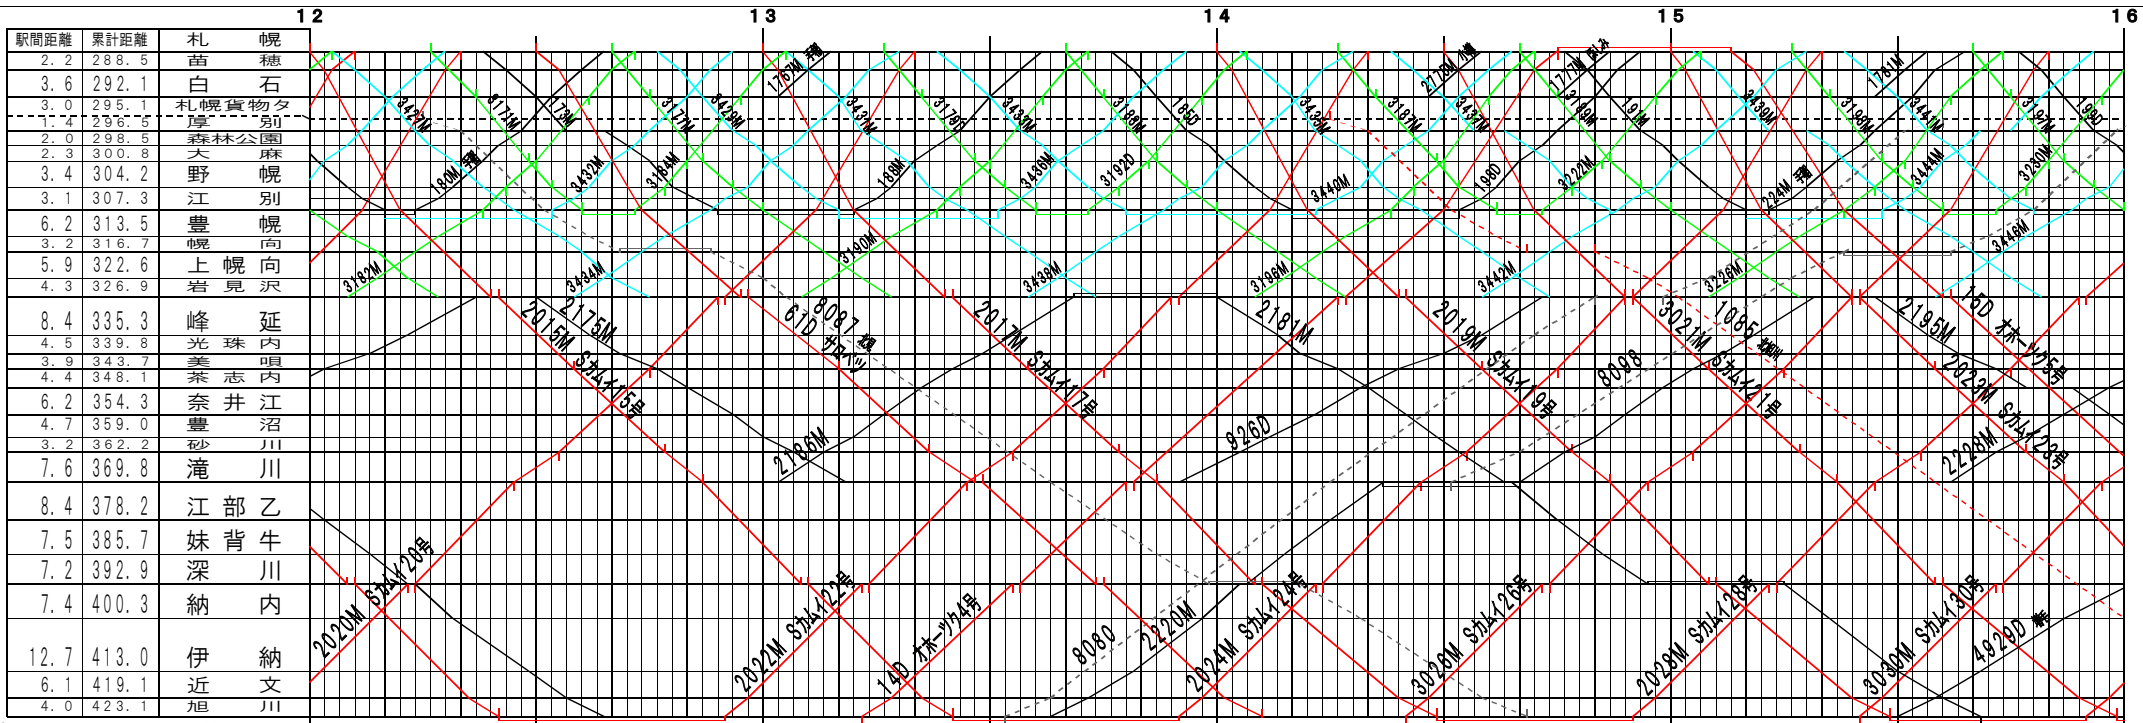

【函館本線】札幌～旭川 (1)  
© 2004-2015 SFL All rights reserved.

【函館本線】札幌～旭川 (2)  
© 2004-2015 SFL All rights reserved.

【函館本線】札幌～旭川(3)  
© 2004-2015 SFL All rights reserved.

【函館本線】札幌～旭川(4)  
© 2004-2015 SFL All rights reserved.

⑦路線【函館本線】札幌～旭川(5)  
© 2004-2015 SFL All rights reserved.

⑧路線【函館本線】札幌～旭川(6)  
© 2004-2015 SFL All rights reserved.