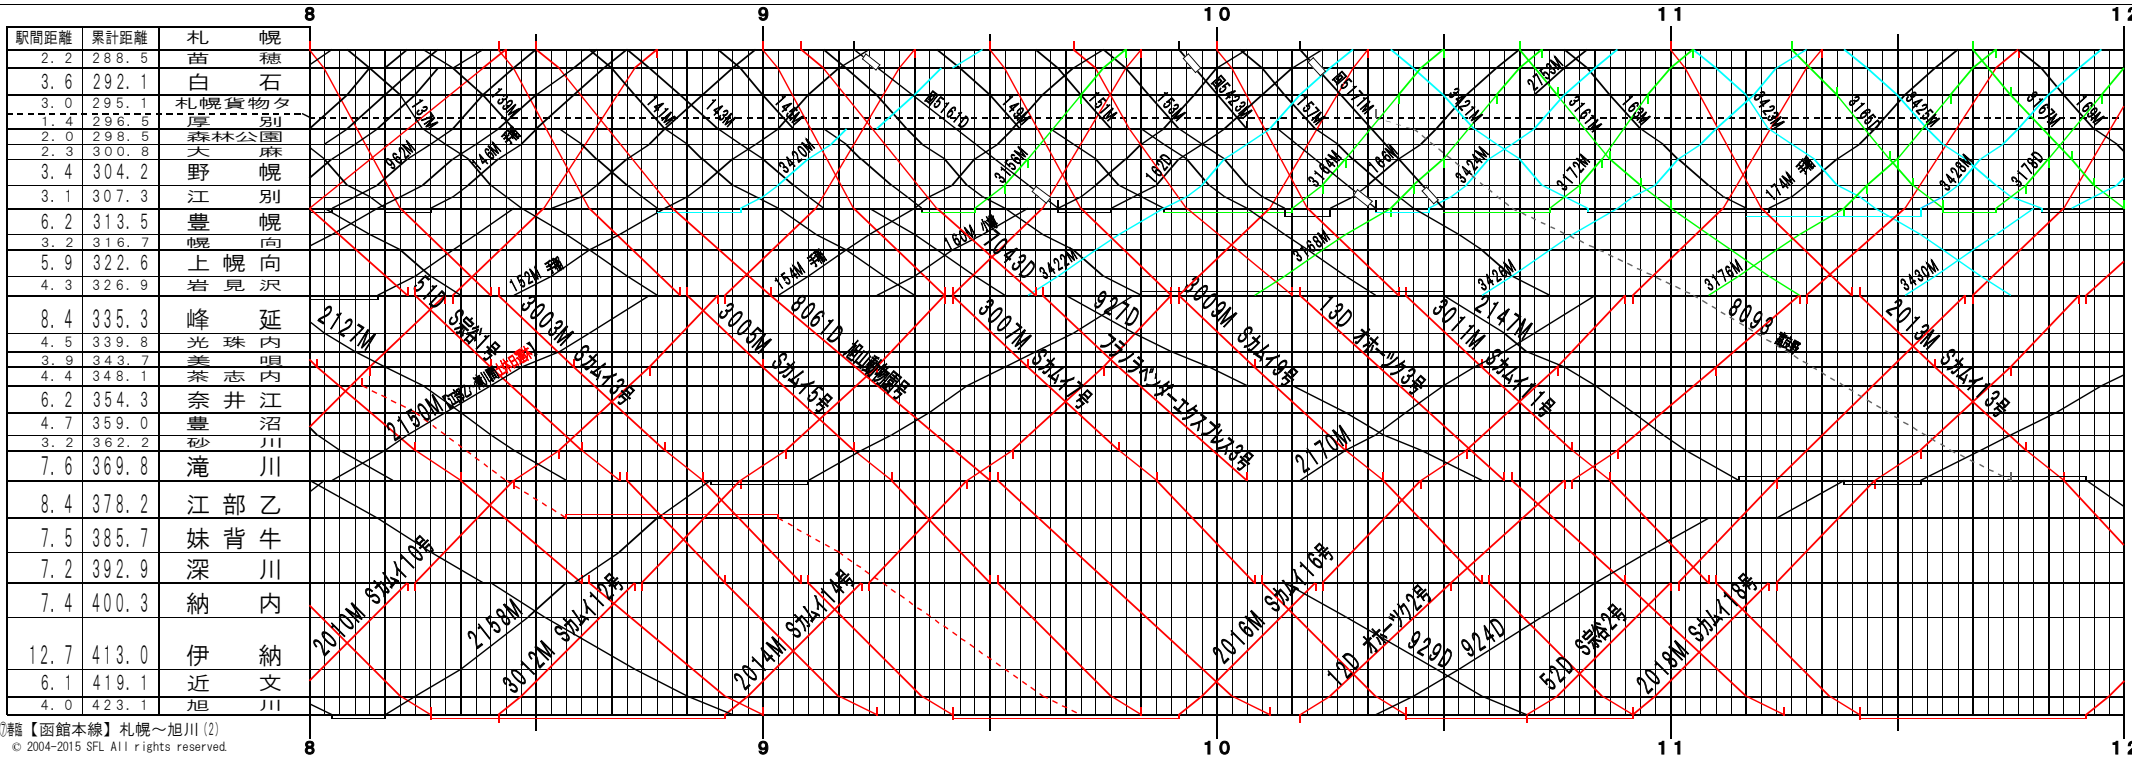

【函館本線】札幌～旭川 (1)  
© 2004-2015 SFL All rights reserved.

【函館本線】札幌～旭川 (2)  
© 2004-2015 SFL All rights reserved.

【函館本線】札幌～旭川(3)  
© 2004-2015 SFL All rights reserved.

【函館本線】札幌～旭川(4)  
© 2004-2015 SFL All rights reserved.

⑦路線【函館本線】札幌～旭川(5)  
© 2004-2015 SFL All rights reserved.

⑧路線【函館本線】札幌～旭川(6)  
© 2004-2015 SFL All rights reserved.