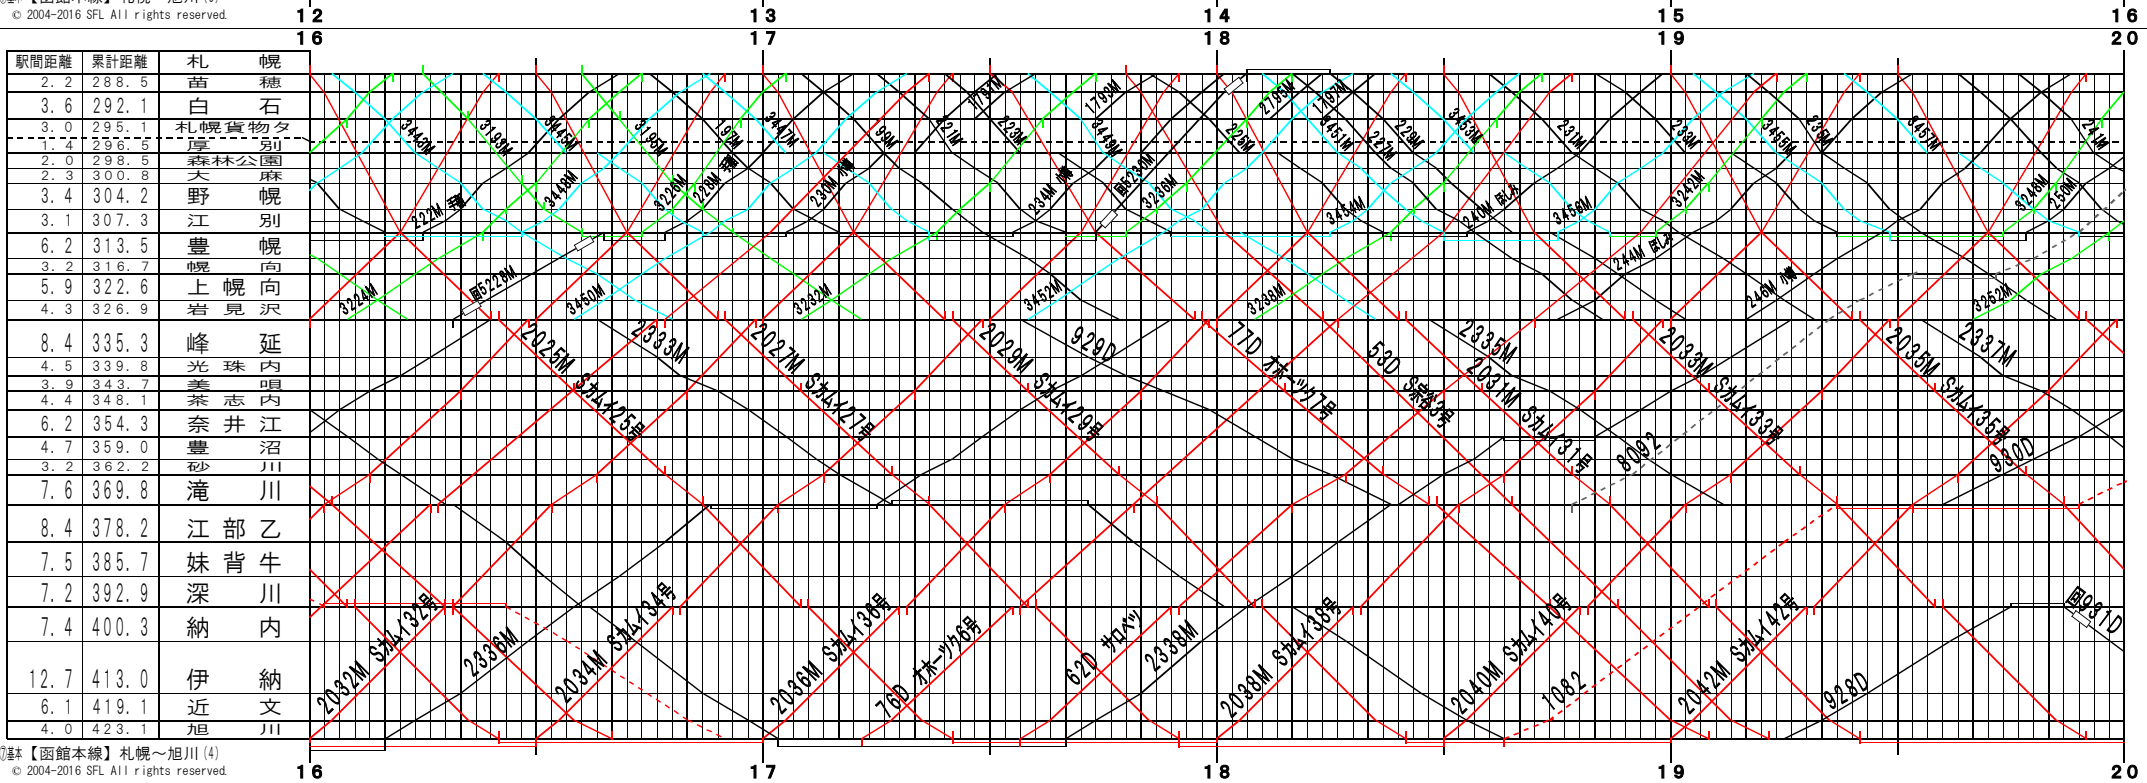

⑦基本【函館本線】札幌～旭川(1)
© 2004-2016 SFL All rights reserved.

⑦基本【函館本線】札幌～旭川(2)
© 2004-2016 SFL All rights reserved.

③基本【函館本線】札幌～旭川(3)
© 2004-2016 SFL All rights reserved.

④基本【函館本線】札幌～旭川(4)
© 2004-2016 SFL All rights reserved.

⑤基本【函館本線】札幌～旭川(5)
© 2004-2016 SFL All rights reserved.

⑥基本【函館本線】札幌～旭川(6)
© 2004-2016 SFL All rights reserved.