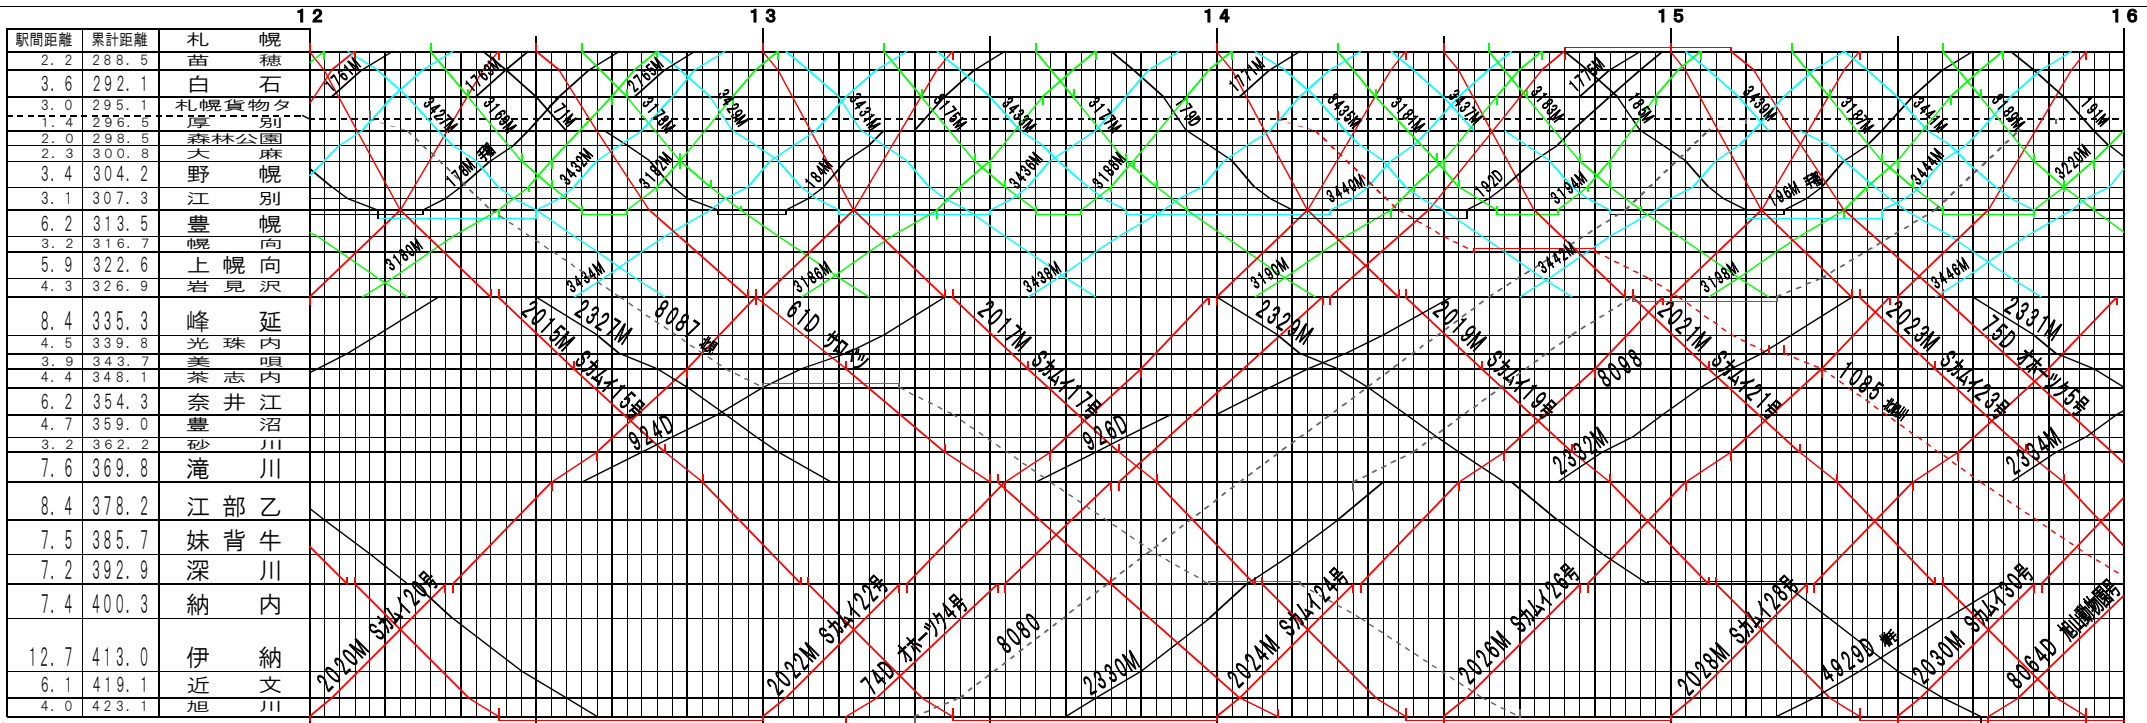

⑦基本【函館本線】札幌～旭川(1)
© 2004-2016 SFL All rights reserved.

⑦基本【函館本線】札幌～旭川(2)
© 2004-2016 SFL All rights reserved.

③基本【函館本線】札幌～旭川(3)
© 2004-2016 SFL All rights reserved.

④基本【函館本線】札幌～旭川(4)
© 2004-2016 SFL All rights reserved.

⑤基本【函館本線】札幌～旭川(5)
© 2004-2016 SFL All rights reserved.

⑥基本【函館本線】札幌～旭川(6)
© 2004-2016 SFL All rights reserved.