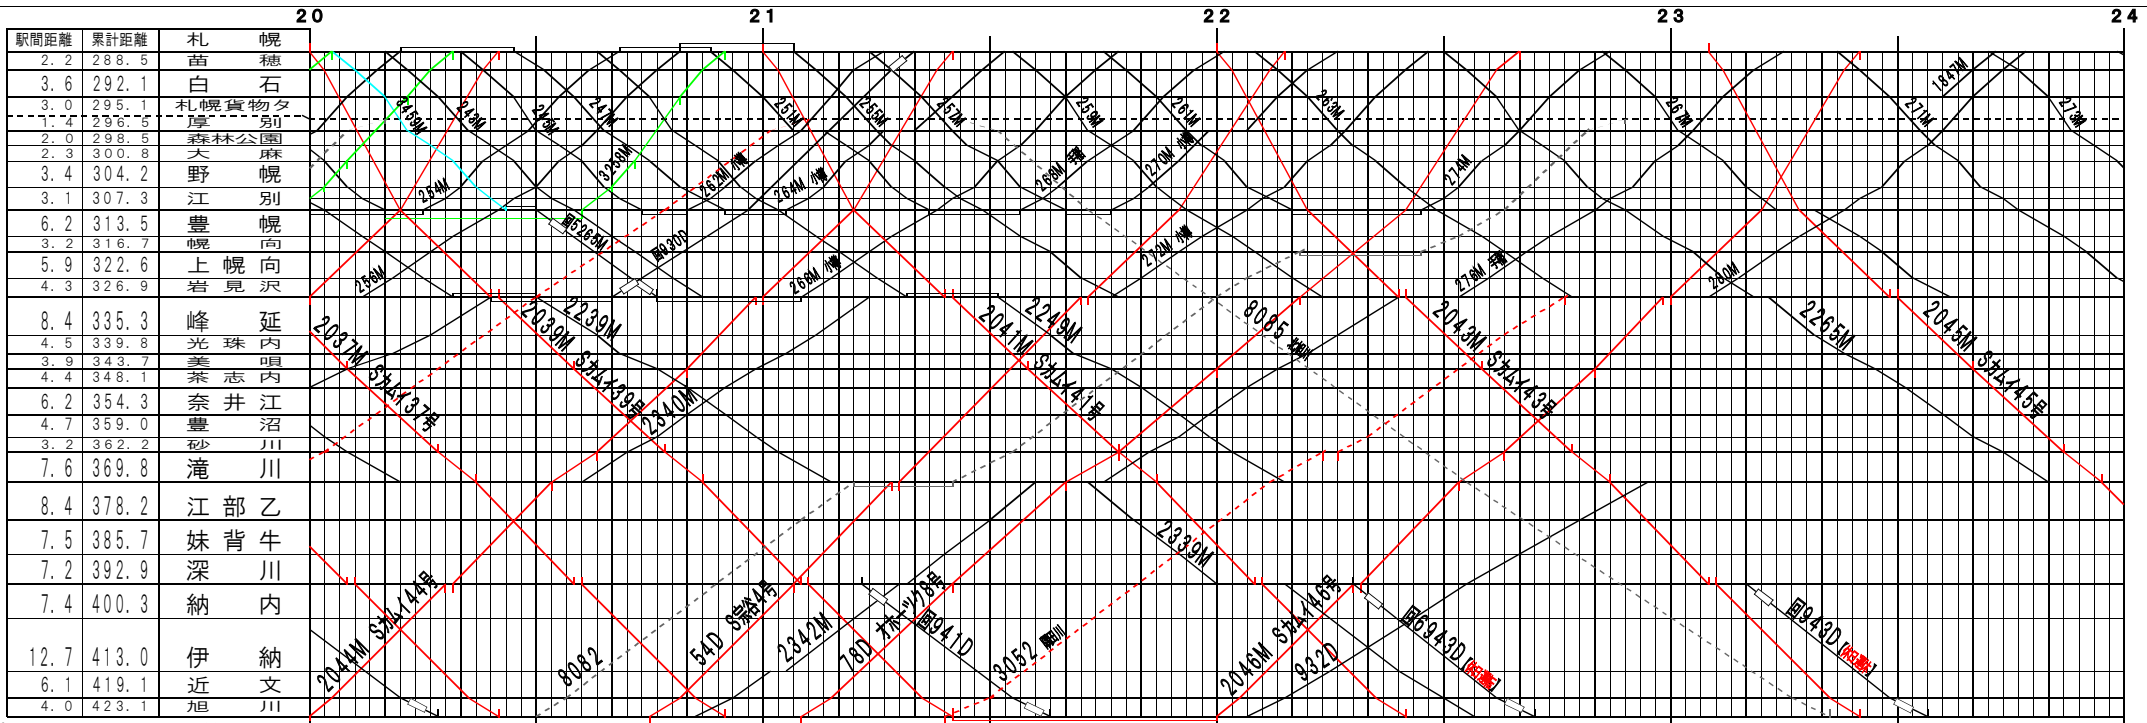

⑦基本【函館本線】札幌～旭川(1)
© 2004-2016 SFL All rights reserved.

⑦基本【函館本線】札幌～旭川(2)
© 2004-2016 SFL All rights reserved.

③基本【函館本線】札幌～旭川(3)
© 2004-2016 SFL All rights reserved.

④基本【函館本線】札幌～旭川(4)
© 2004-2016 SFL All rights reserved.

⑤基本【函館本線】札幌～旭川(5)
© 2004-2016 SFL All rights reserved.

⑥基本【函館本線】札幌～旭川(6)
© 2004-2016 SFL All rights reserved.