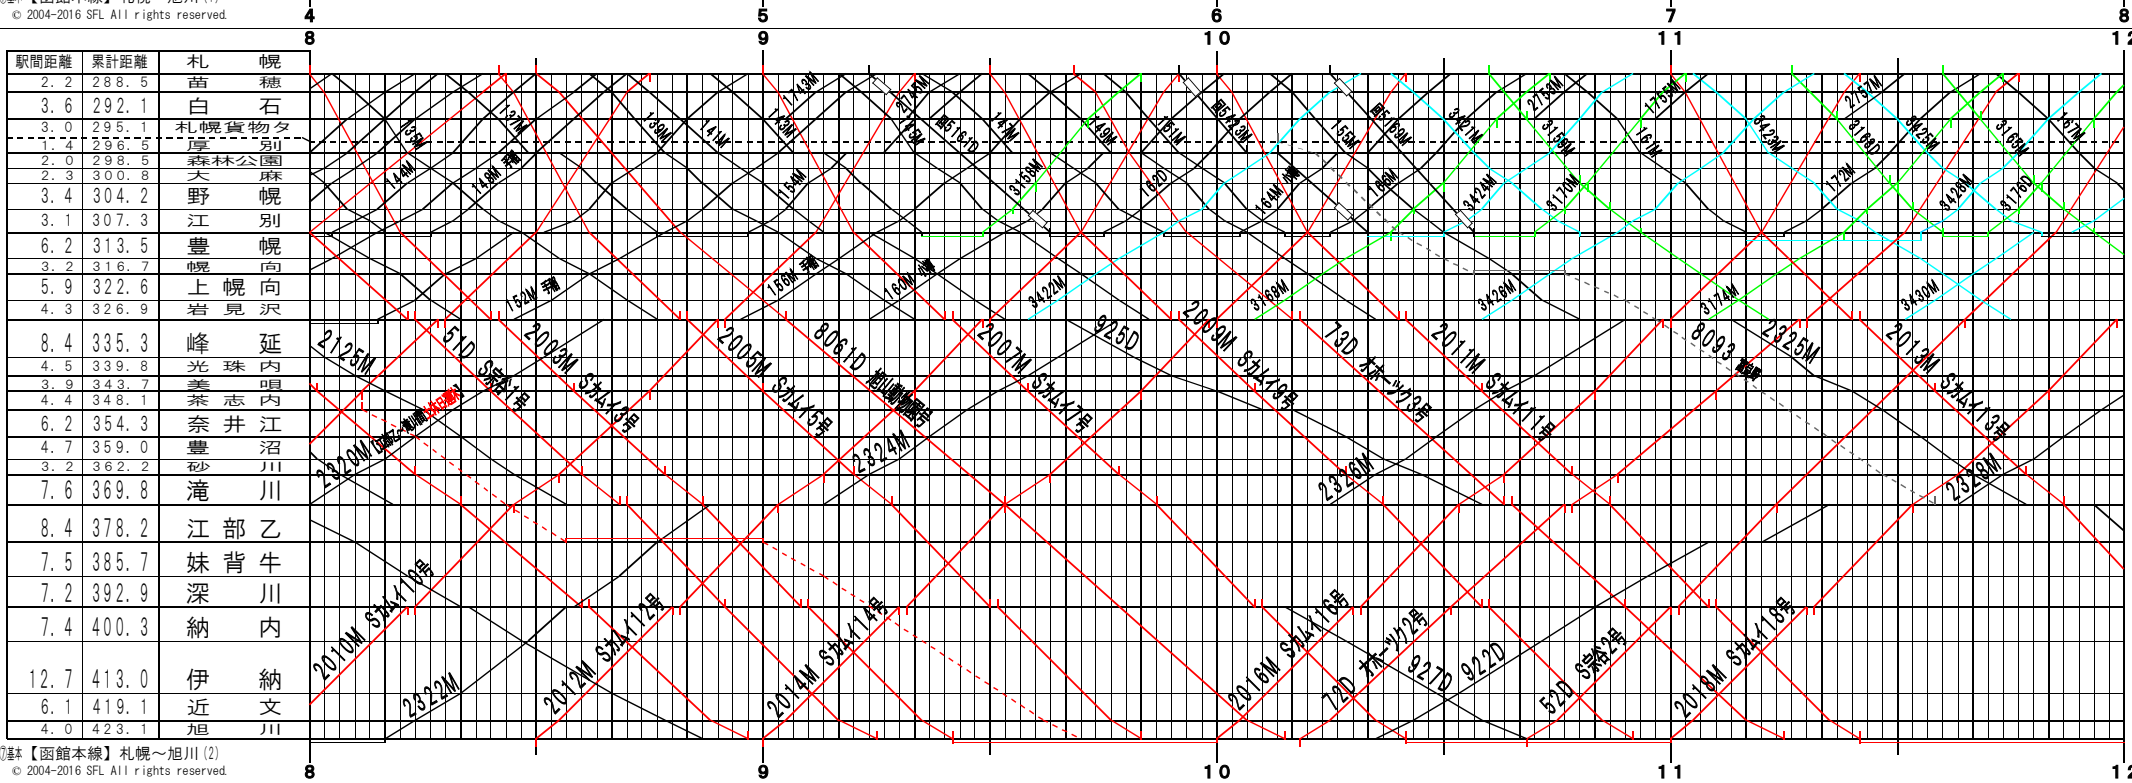

⑦基本【函館本線】札幌～旭川(1)
© 2004-2016 SFL All rights reserved.

⑦基本【函館本線】札幌～旭川(2)
© 2004-2016 SFL All rights reserved.

③基本【函館本線】札幌～旭川(3)
© 2004-2016 SFL All rights reserved.

④基本【函館本線】札幌～旭川(4)
© 2004-2016 SFL All rights reserved.

⑤基本【函館本線】札幌～旭川(5)
© 2004-2016 SFL All rights reserved.

⑥基本【函館本線】札幌～旭川(6)
© 2004-2016 SFL All rights reserved.