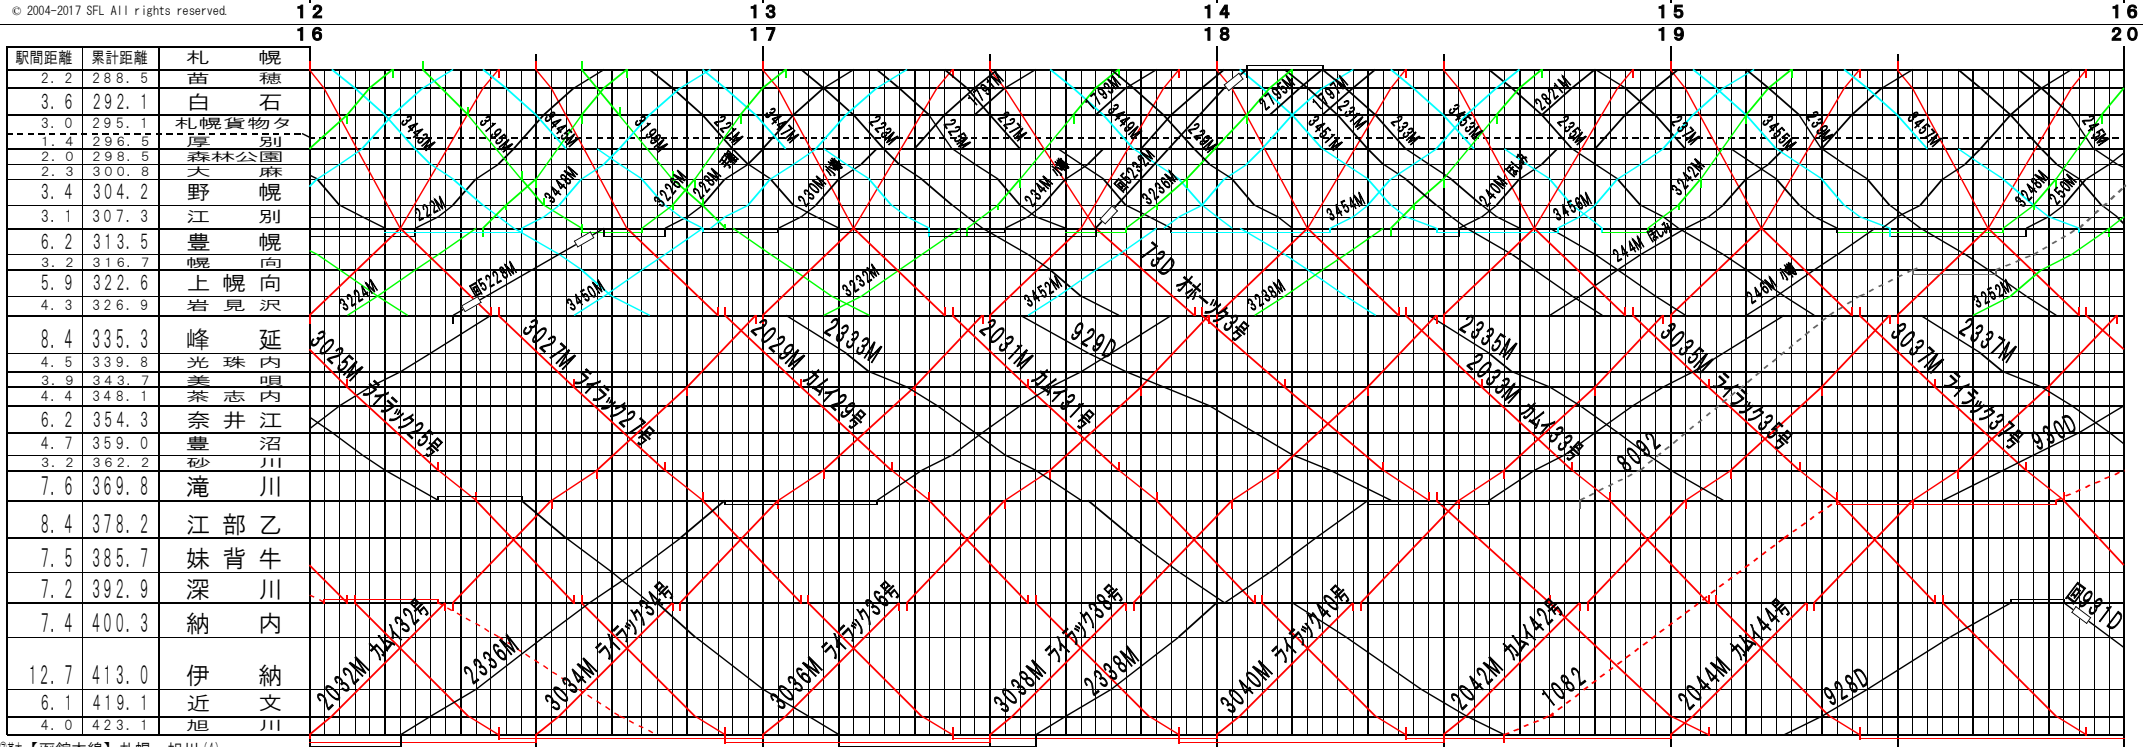

①基本【函館本線】札幌～旭川 (1)
© 2004-2017 SFL All rights reserved.

②基本【函館本線】札幌～旭川 (2)
© 2004-2017 SFL All rights reserved.

①基本【函館本線】札幌～旭川(3)
© 2004-2017 SFL All rights reserved.

②基本【函館本線】札幌～旭川(4)
© 2004-2017 SFL All rights reserved.

⑦基本【函館本線】札幌～旭川(5)
© 2004-2017 SFL All rights reserved.

⑧基本【函館本線】札幌～旭川(6)
© 2004-2017 SFL All rights reserved.