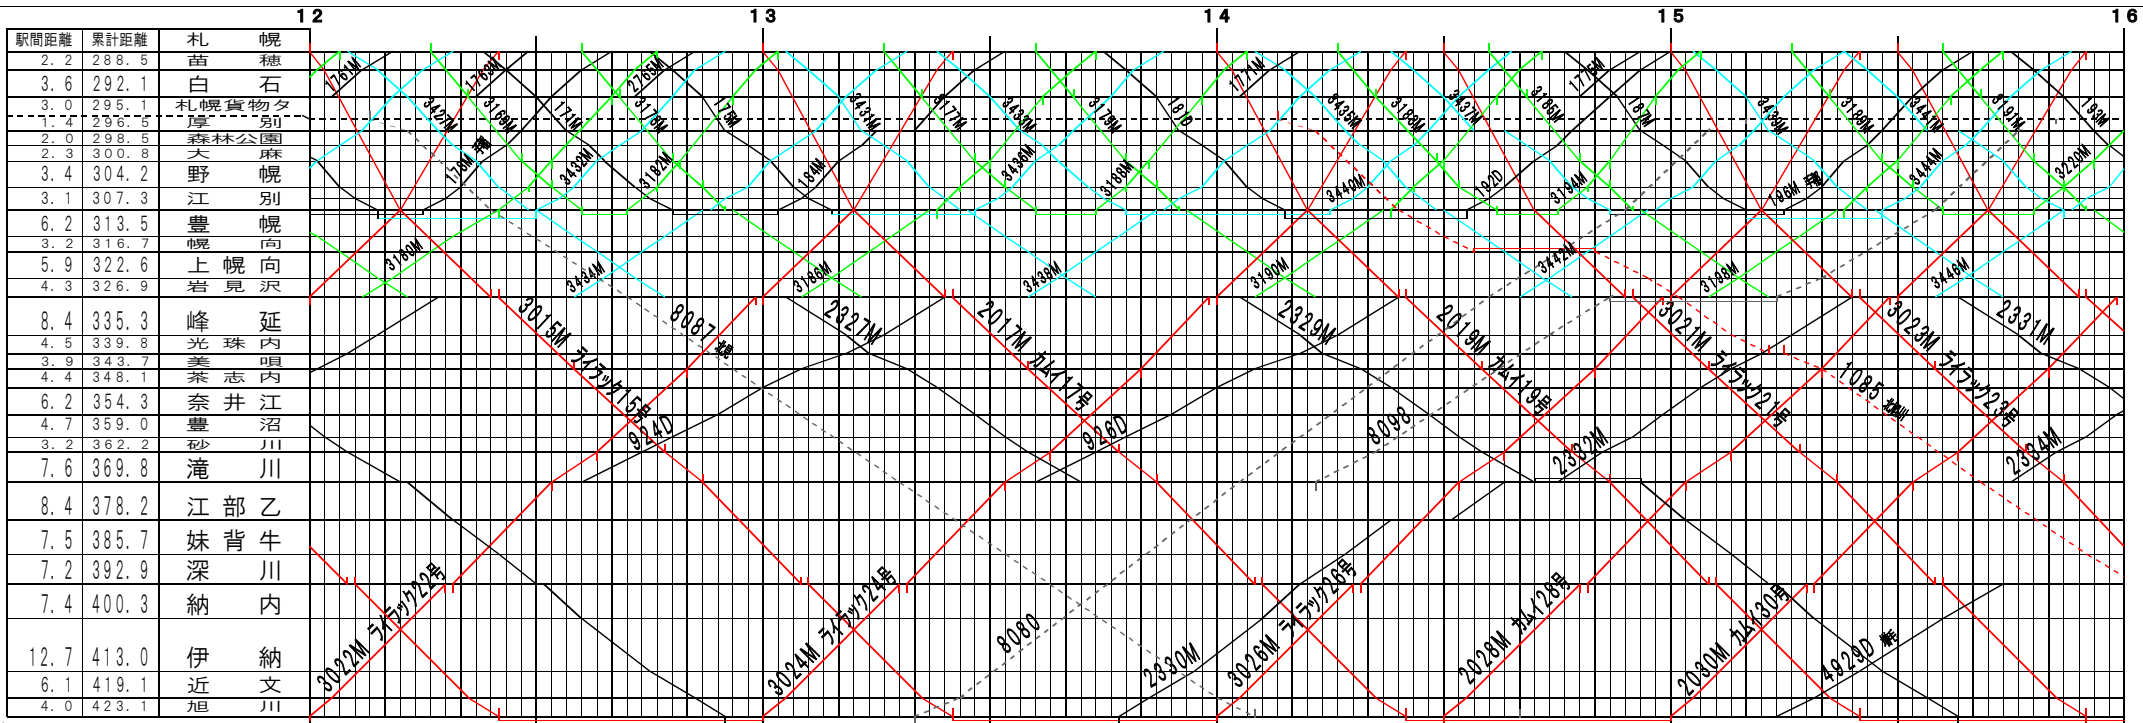

①基本【函館本線】札幌～旭川 (1)
© 2004-2017 SFL All rights reserved.

②基本【函館本線】札幌～旭川 (2)
© 2004-2017 SFL All rights reserved.

①基本【函館本線】札幌～旭川(3)
© 2004-2017 SFL All rights reserved.

②基本【函館本線】札幌～旭川(4)
© 2004-2017 SFL All rights reserved.

⑦基本【函館本線】札幌～旭川(5)
© 2004-2017 SFL All rights reserved.

⑧基本【函館本線】札幌～旭川(6)
© 2004-2017 SFL All rights reserved.