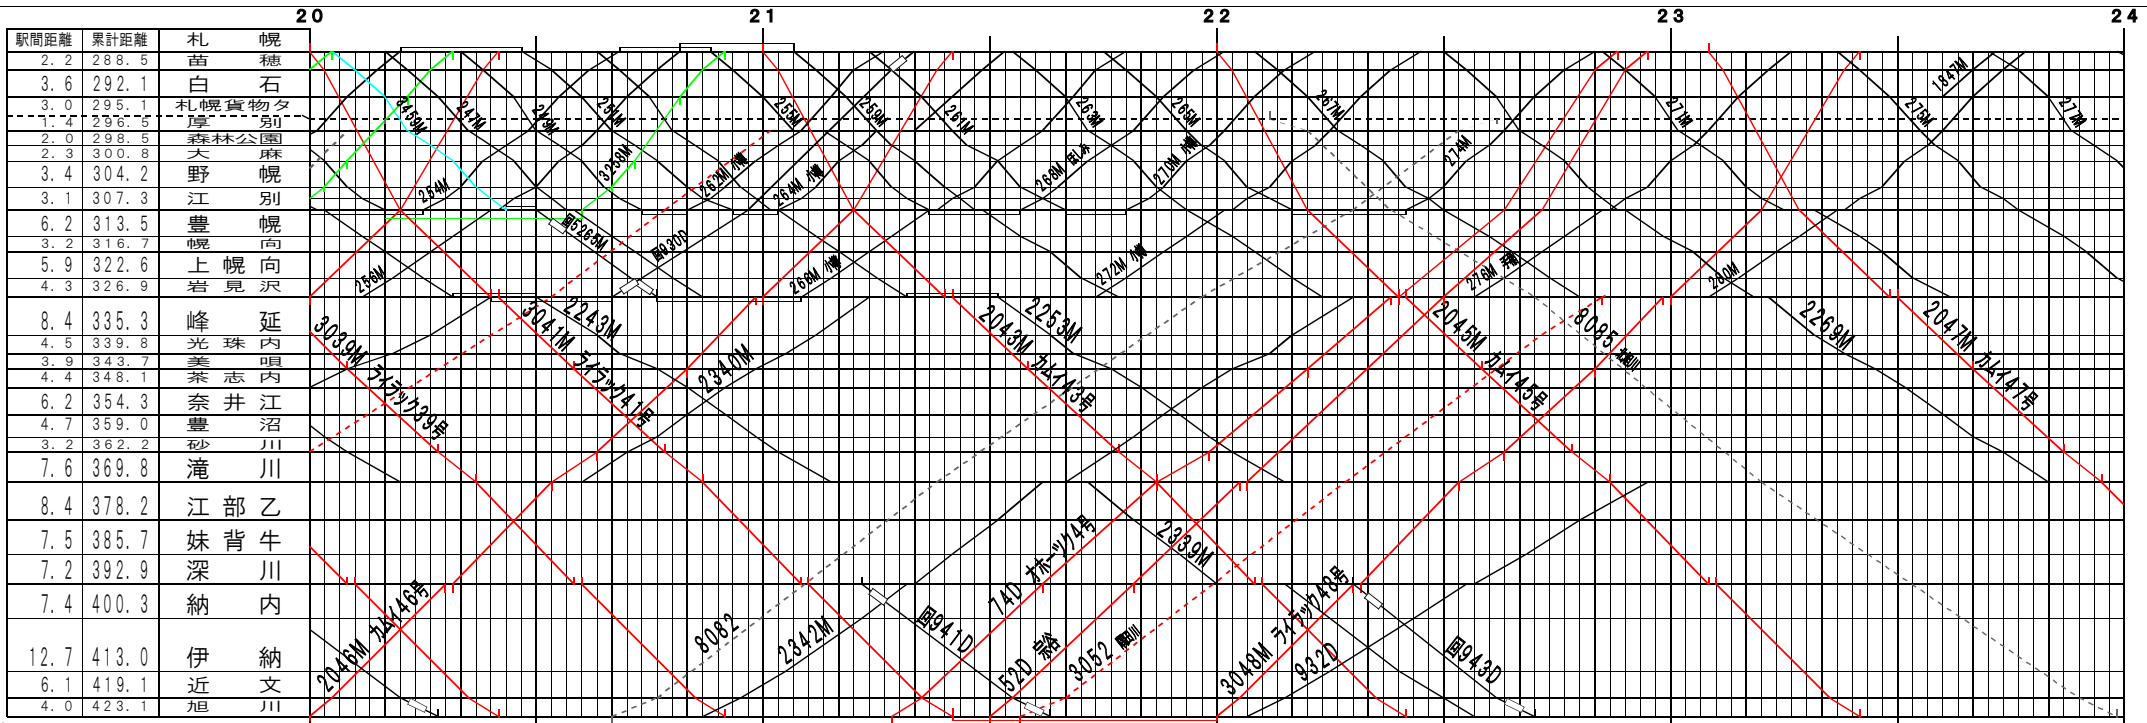

①基本【函館本線】札幌～旭川 (1)
© 2004-2017 SFL All rights reserved.

②基本【函館本線】札幌～旭川 (2)
© 2004-2017 SFL All rights reserved.

①基本【函館本線】札幌～旭川(3)
© 2004-2017 SFL All rights reserved.

②基本【函館本線】札幌～旭川(4)
© 2004-2017 SFL All rights reserved.

⑦基本【函館本線】札幌～旭川(5)
© 2004-2017 SFL All rights reserved.

⑧基本【函館本線】札幌～旭川(6)
© 2004-2017 SFL All rights reserved.