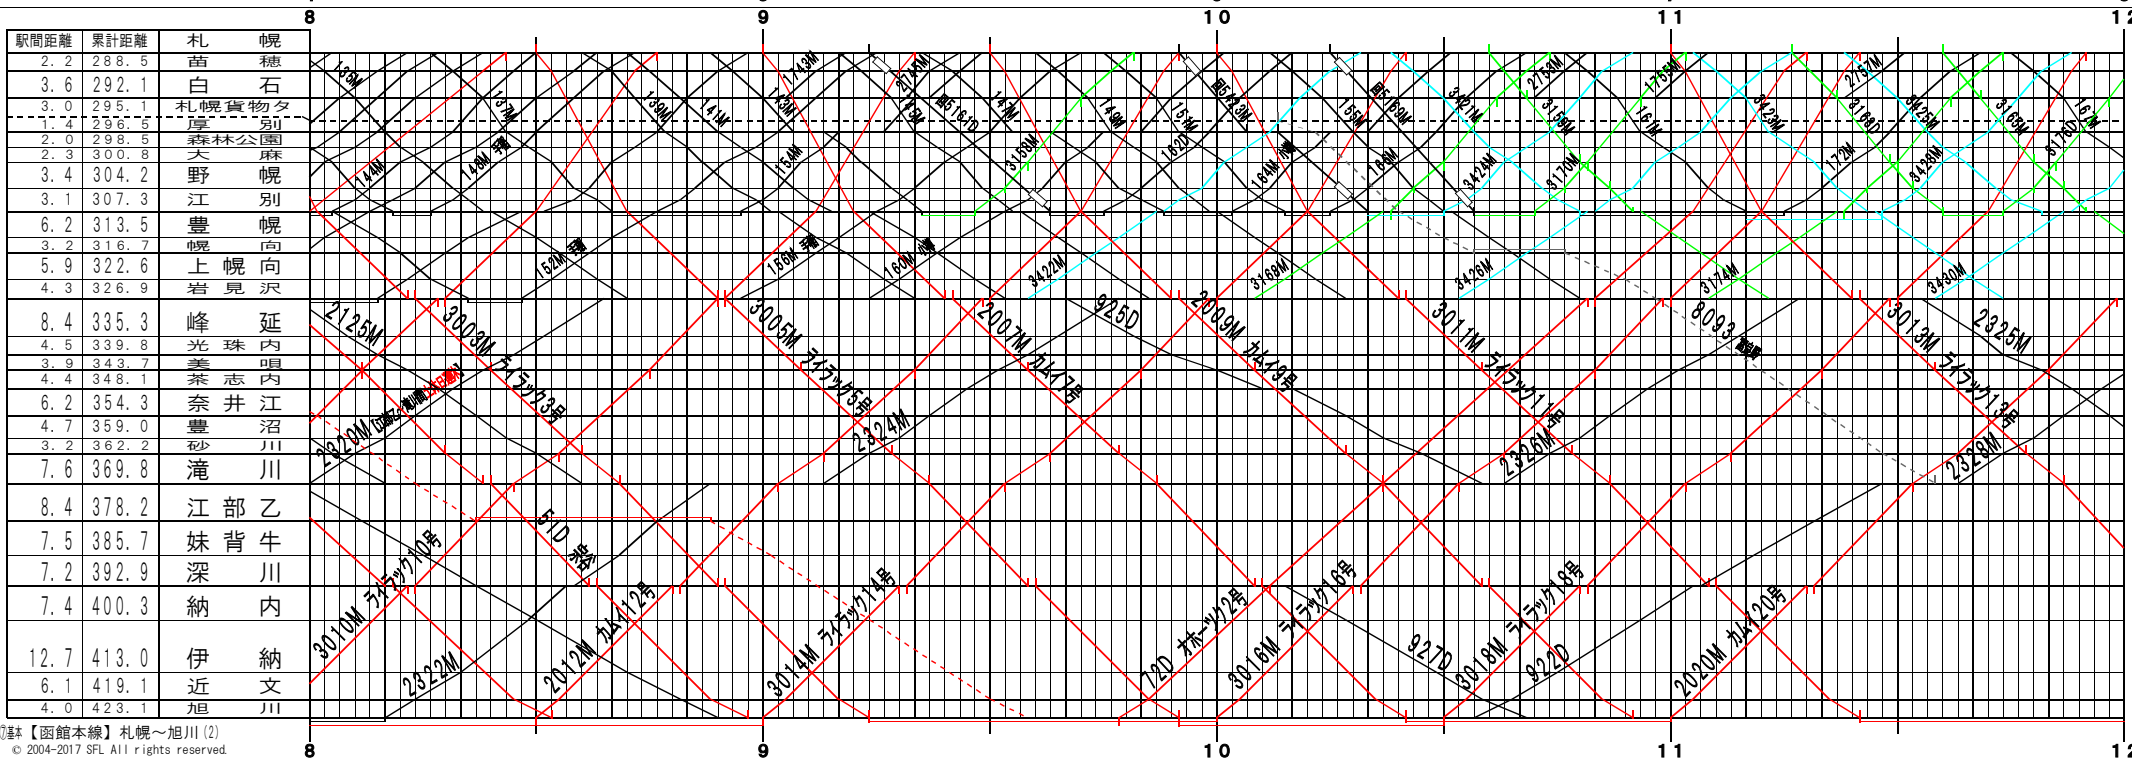

①基本【函館本線】札幌～旭川 (1)
© 2004-2017 SFL All rights reserved.

②基本【函館本線】札幌～旭川 (2)
© 2004-2017 SFL All rights reserved.

①基本【函館本線】札幌～旭川(3)
© 2004-2017 SFL All rights reserved.

②基本【函館本線】札幌～旭川(4)
© 2004-2017 SFL All rights reserved.

⑦基本【函館本線】札幌～旭川(5)
© 2004-2017 SFL All rights reserved.

⑧基本【函館本線】札幌～旭川(6)
© 2004-2017 SFL All rights reserved.