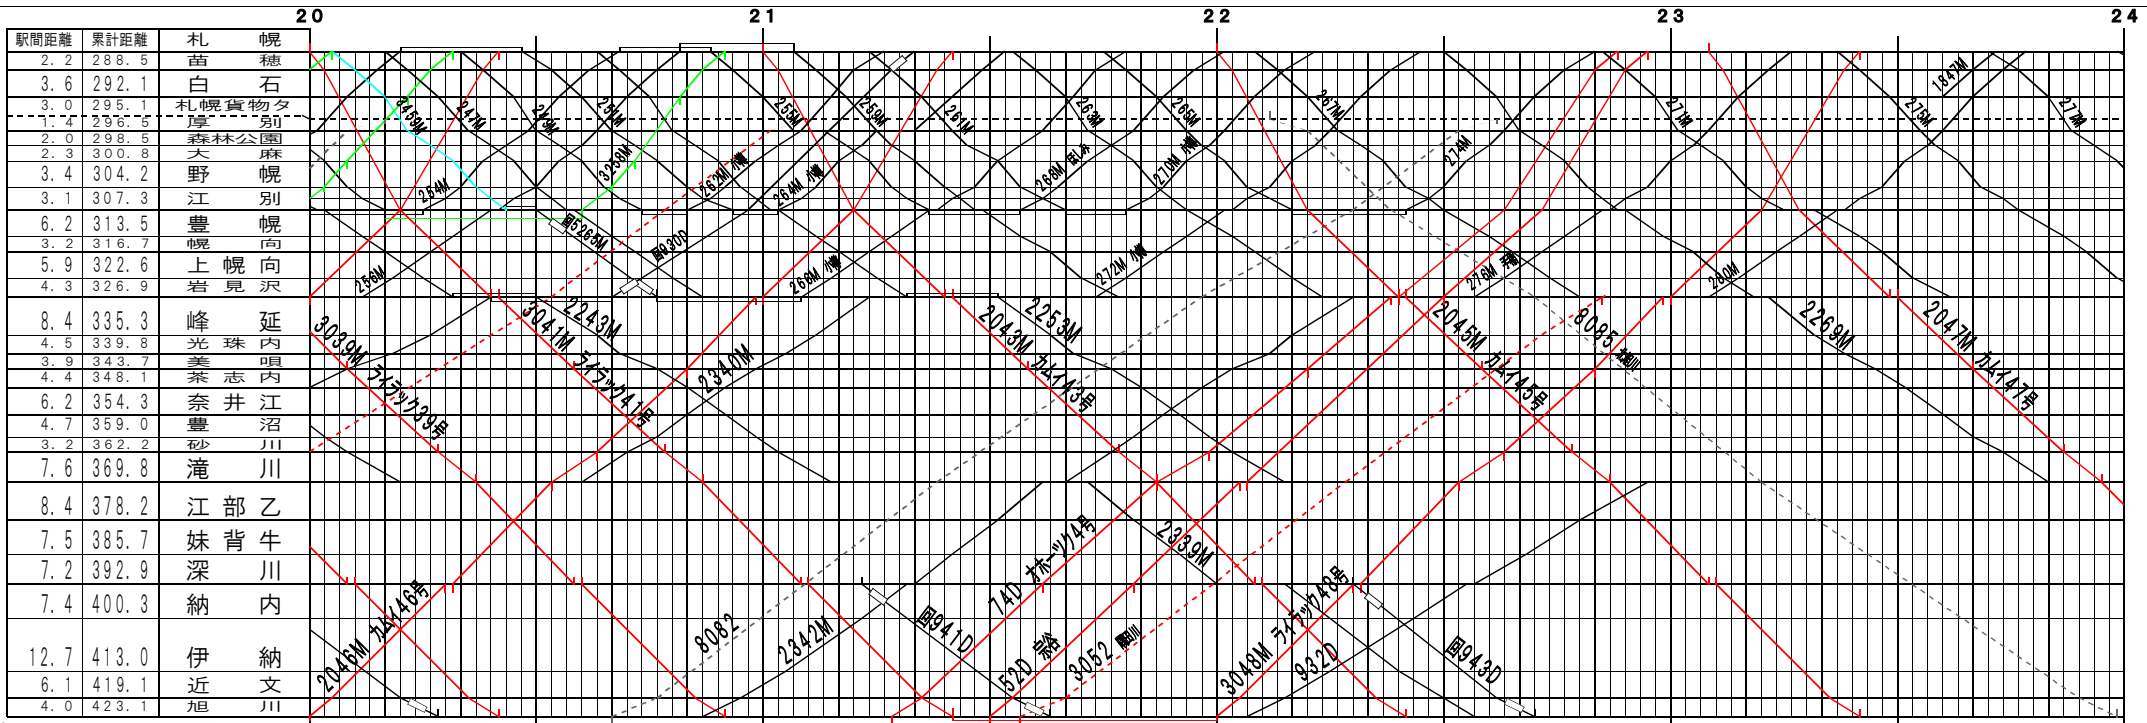

⑦路線【函館本線】札幌～旭川(1)  
© 2004-2017 SFL All rights reserved.

⑦路線【函館本線】札幌～旭川(2)  
© 2004-2017 SFL All rights reserved.

⑦ 札 幌【函館本線】札幌～旭川(3)  
© 2004-2017 SFL All rights reserved.

⑧ 札 幌【函館本線】札幌～旭川(4)  
© 2004-2017 SFL All rights reserved.

⑦特【函館本線】札幌～旭川(5)  
© 2004-2017 SFL All rights reserved.

⑧特【函館本線】札幌～旭川(6)  
© 2004-2017 SFL All rights reserved.