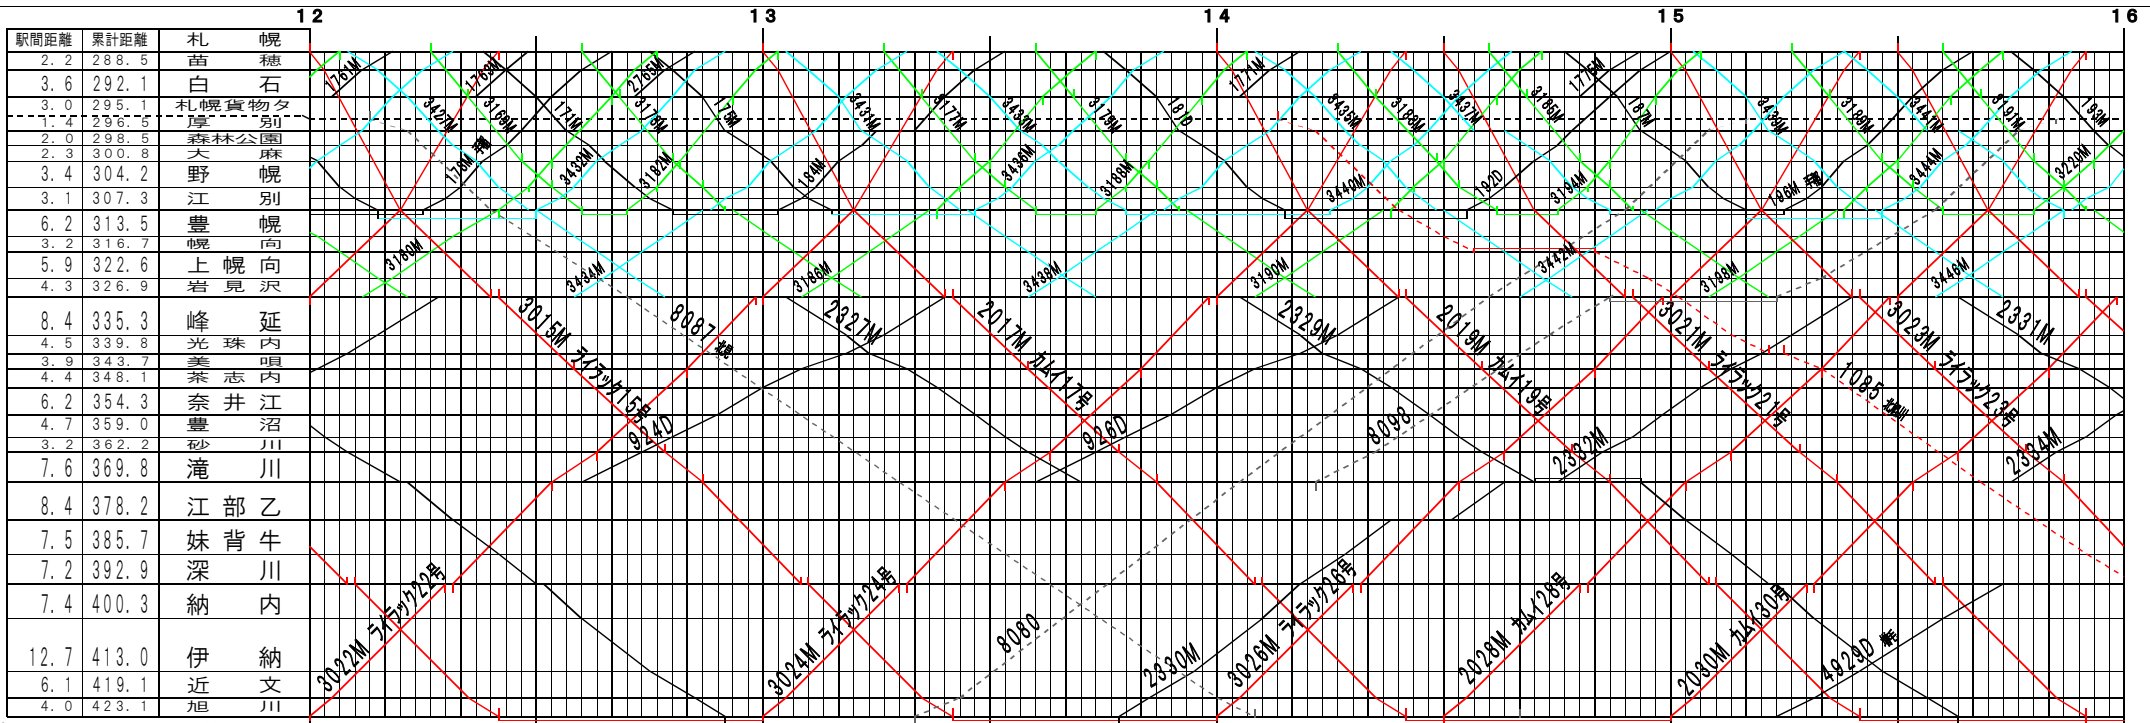

⑦路線【函館本線】札幌～旭川(1)  
© 2004-2017 SFL All rights reserved.

⑦路線【函館本線】札幌～旭川(2)  
© 2004-2017 SFL All rights reserved.

⑦ 札 幌【函館本線】札幌～旭川(3)  
© 2004-2017 SFL All rights reserved.

⑧ 札 幌【函館本線】札幌～旭川(4)  
© 2004-2017 SFL All rights reserved.

⑦特【函館本線】札幌～旭川(5)  
© 2004-2017 SFL All rights reserved.

⑧特【函館本線】札幌～旭川(6)  
© 2004-2017 SFL All rights reserved.