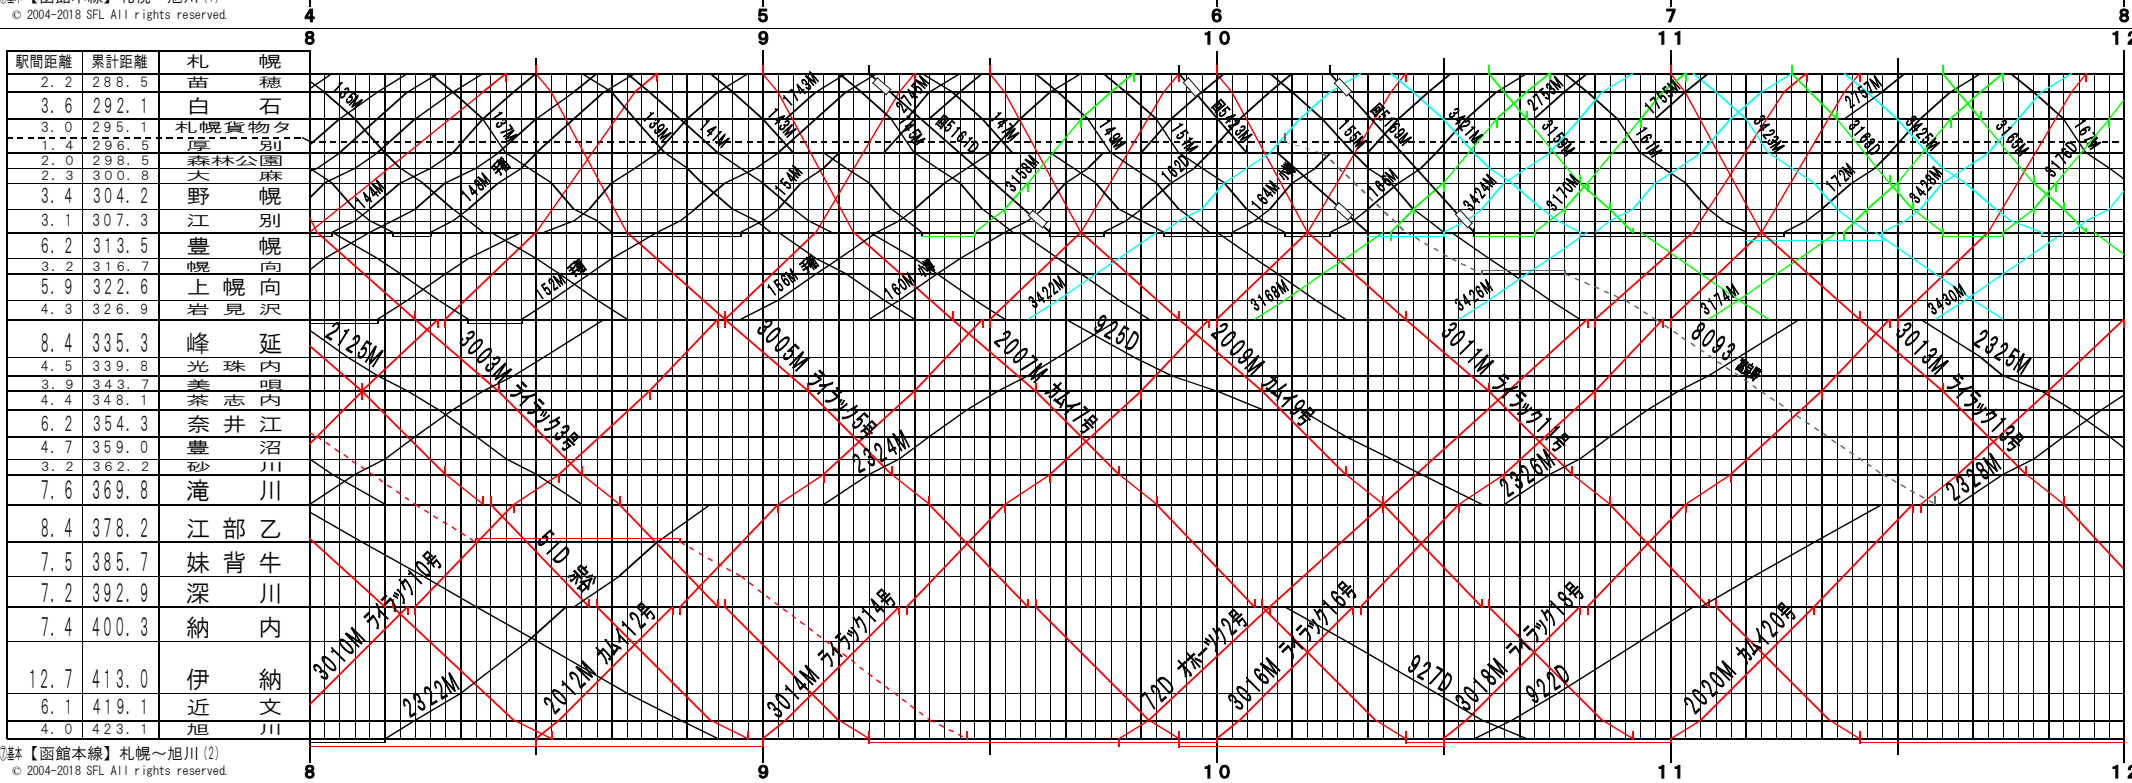

①基本【函館本線】札幌～旭川 (1)
© 2004-2018 SFL All rights reserved.

②基本【函館本線】札幌～旭川 (2)
© 2004-2018 SFL All rights reserved.

⑦基本【函館本線】札幌～旭川(3)
© 2004-2018 SFL All rights reserved.

⑦基本【函館本線】札幌～旭川(4)
© 2004-2018 SFL All rights reserved.

⑤基本【函館本線】札幌～旭川(5)
© 2004-2018 SFL All rights reserved.

⑥基本【函館本線】札幌～旭川(6)
© 2004-2018 SFL All rights reserved.