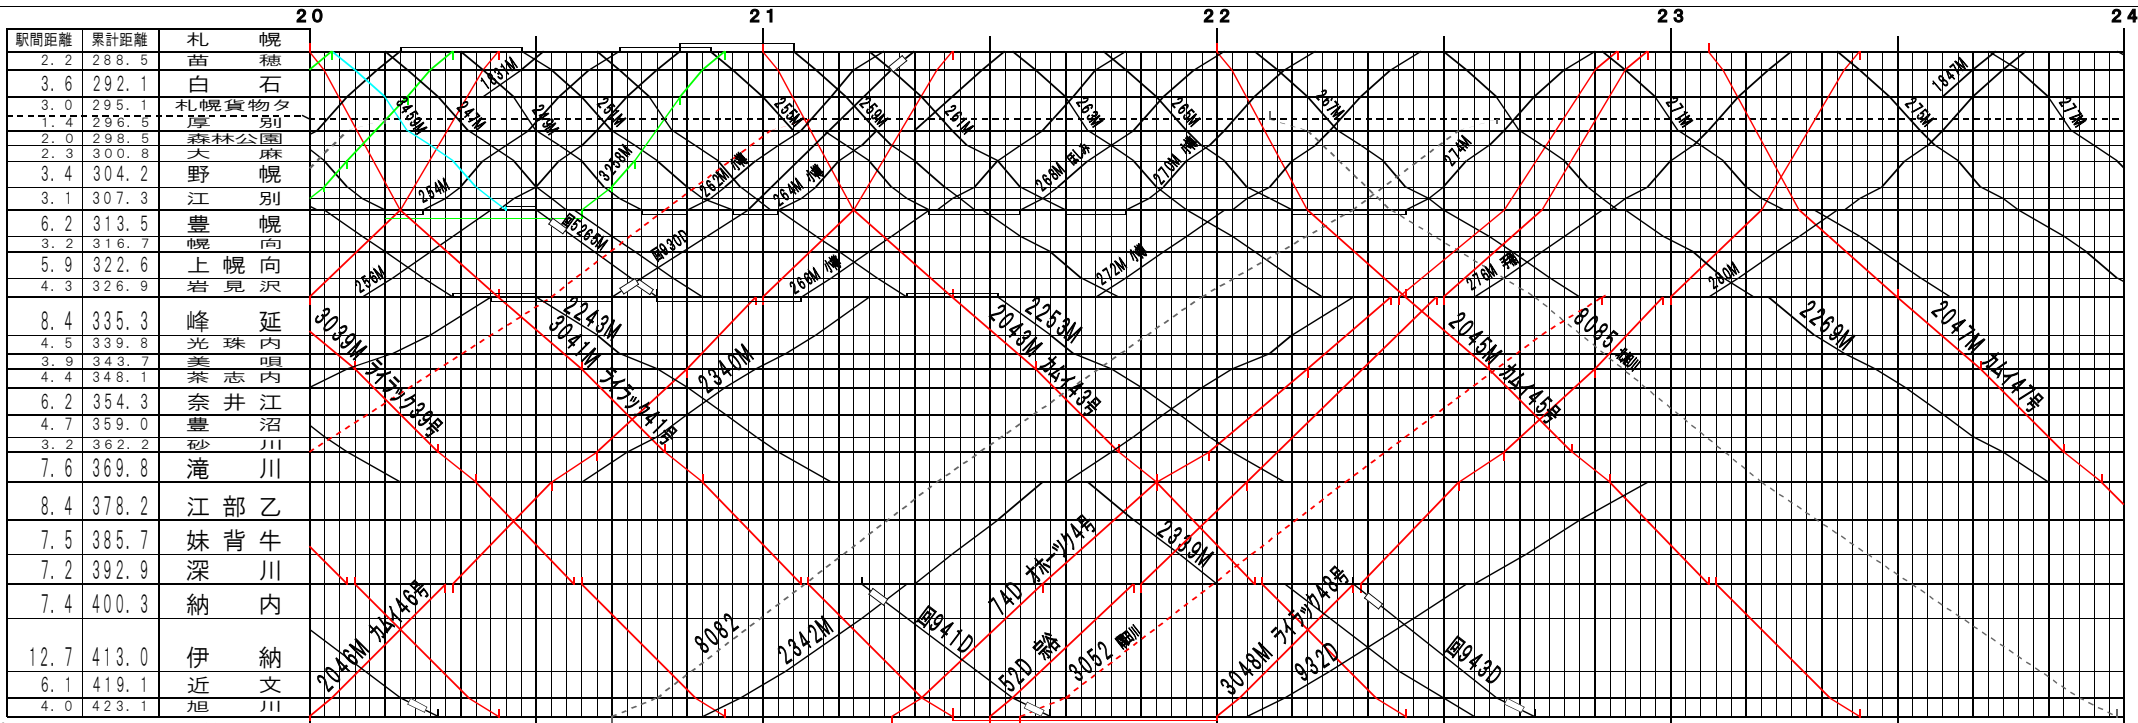

①基本【函館本線】札幌～旭川 (1)
© 2004-2018 SFL All rights reserved.

②基本【函館本線】札幌～旭川 (2)
© 2004-2018 SFL All rights reserved.

⑦基本【函館本線】札幌～旭川(3)
© 2004-2018 SFL All rights reserved.

⑦基本【函館本線】札幌～旭川(4)
© 2004-2018 SFL All rights reserved.

⑤基本【函館本線】札幌～旭川(5)
© 2004-2018 SFL All rights reserved.

⑥基本【函館本線】札幌～旭川(6)
© 2004-2018 SFL All rights reserved.