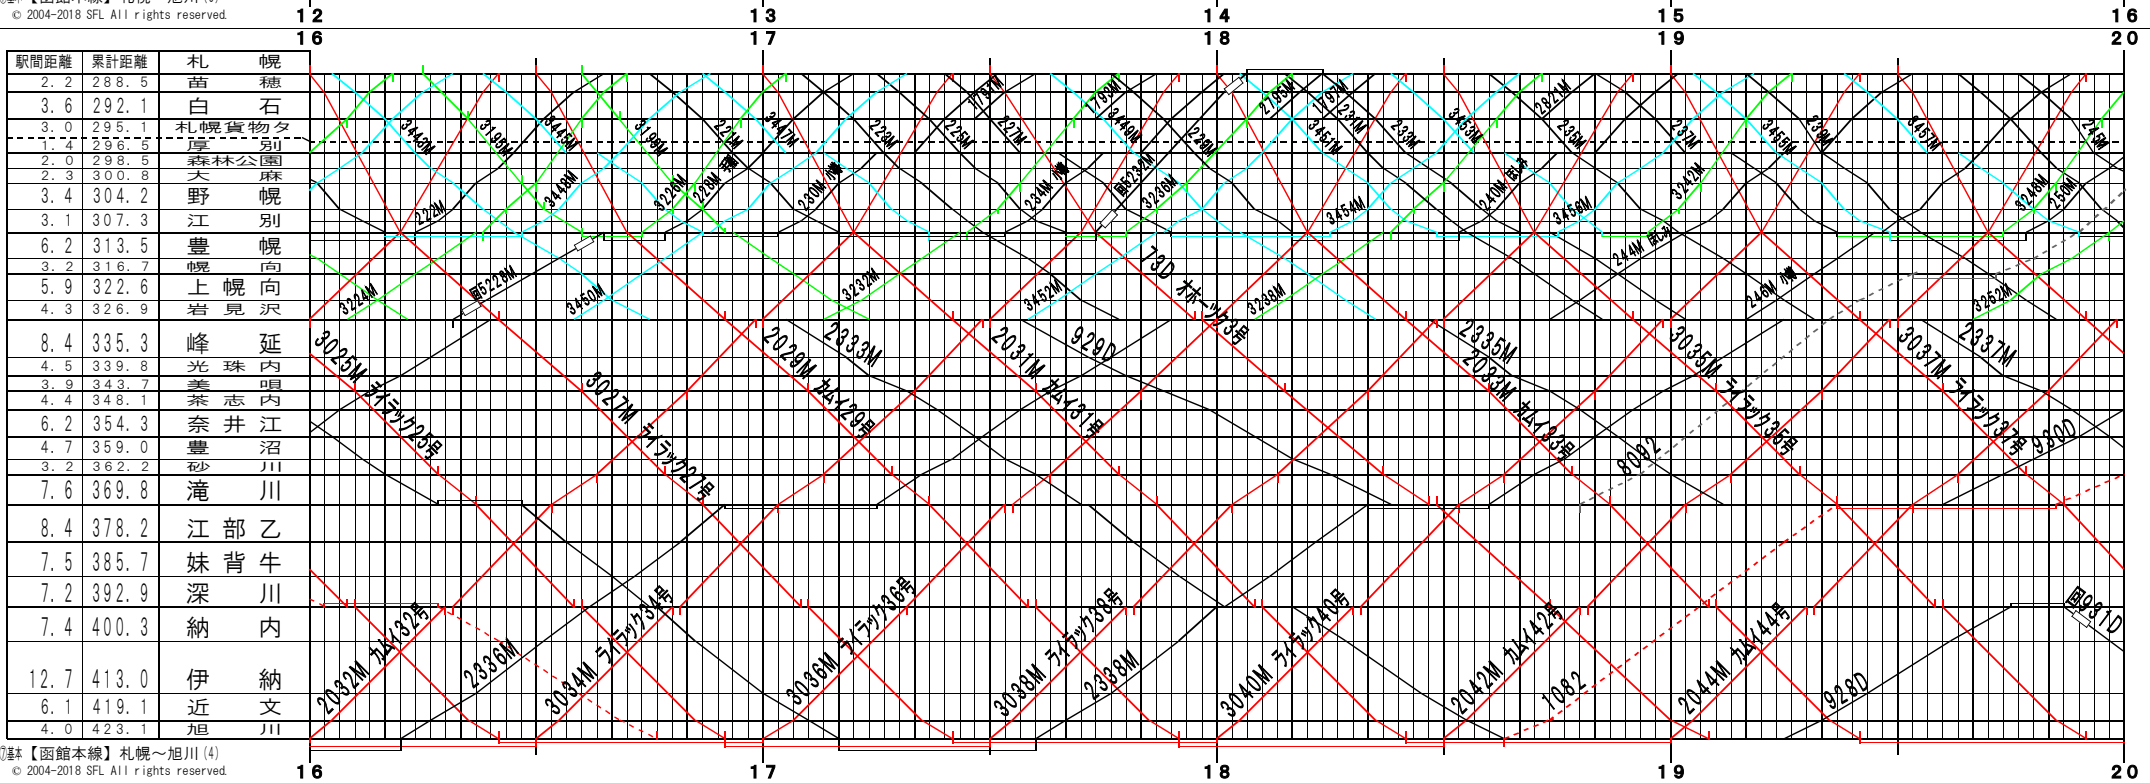

①基本【函館本線】札幌～旭川 (1)
© 2004-2018 SFL All rights reserved.

②基本【函館本線】札幌～旭川 (2)
© 2004-2018 SFL All rights reserved.

⑦基本【函館本線】札幌～旭川(3)
© 2004-2018 SFL All rights reserved.

⑦基本【函館本線】札幌～旭川(4)
© 2004-2018 SFL All rights reserved.

⑤基本【函館本線】札幌～旭川(5)
© 2004-2018 SFL All rights reserved.

⑥基本【函館本線】札幌～旭川(6)
© 2004-2018 SFL All rights reserved.