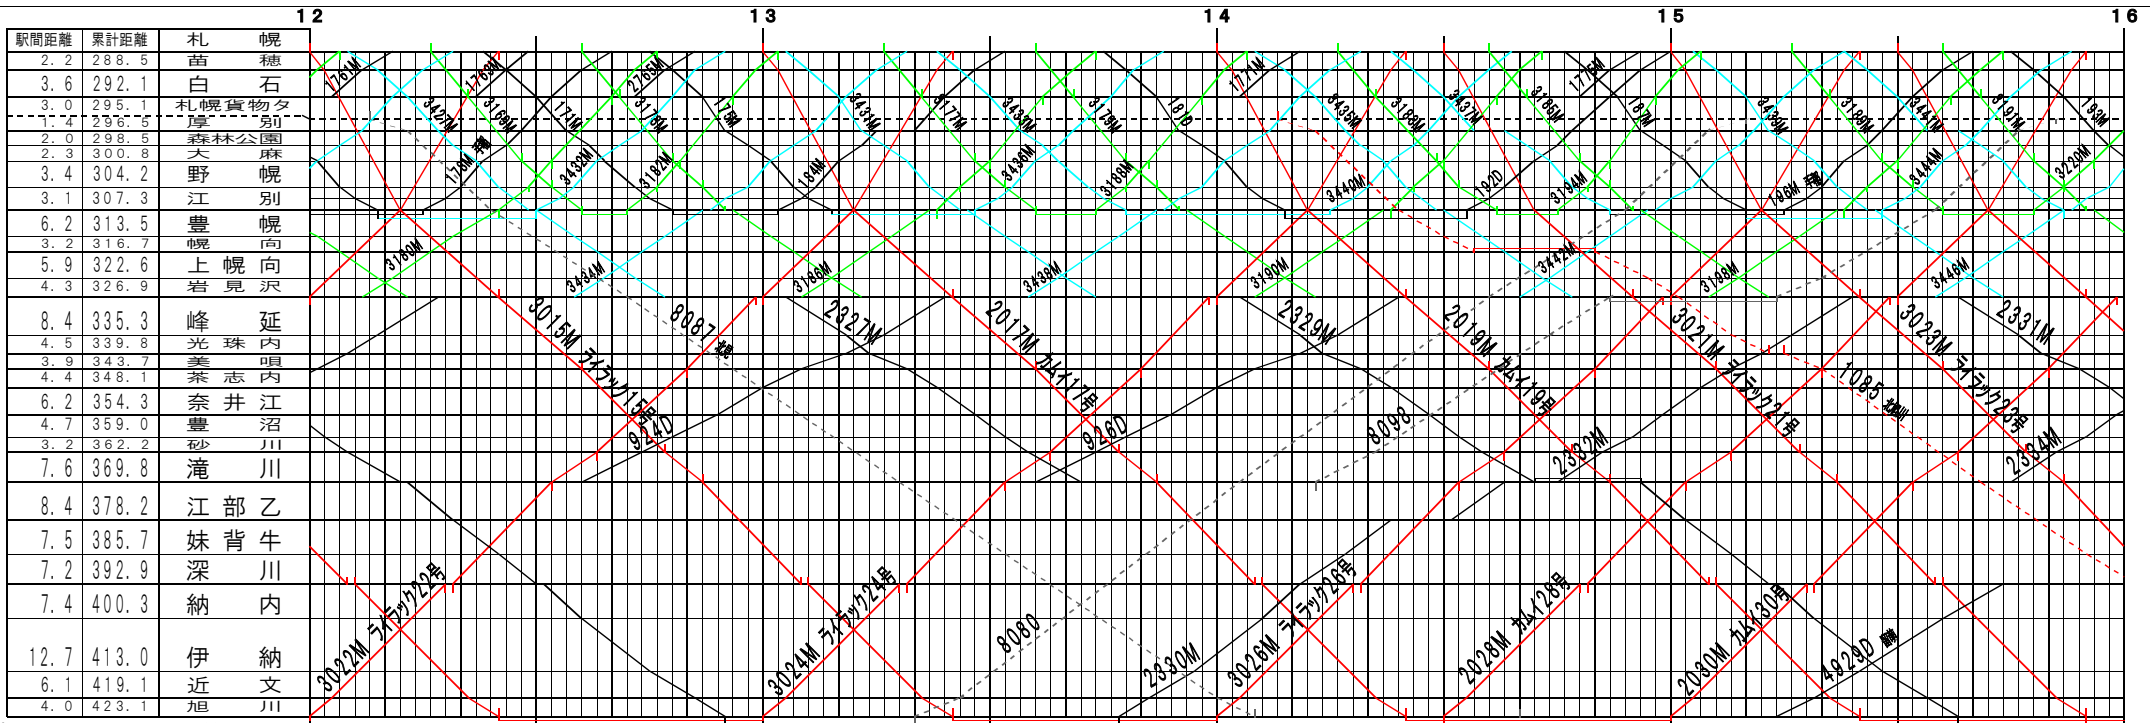

①基本【函館本線】札幌～旭川 (1)
© 2004-2018 SFL All rights reserved.

②基本【函館本線】札幌～旭川 (2)
© 2004-2018 SFL All rights reserved.

⑦基本【函館本線】札幌～旭川(3)
© 2004-2018 SFL All rights reserved.

⑦基本【函館本線】札幌～旭川(4)
© 2004-2018 SFL All rights reserved.

⑤基本【函館本線】札幌～旭川(5)
© 2004-2018 SFL All rights reserved.

⑥基本【函館本線】札幌～旭川(6)
© 2004-2018 SFL All rights reserved.