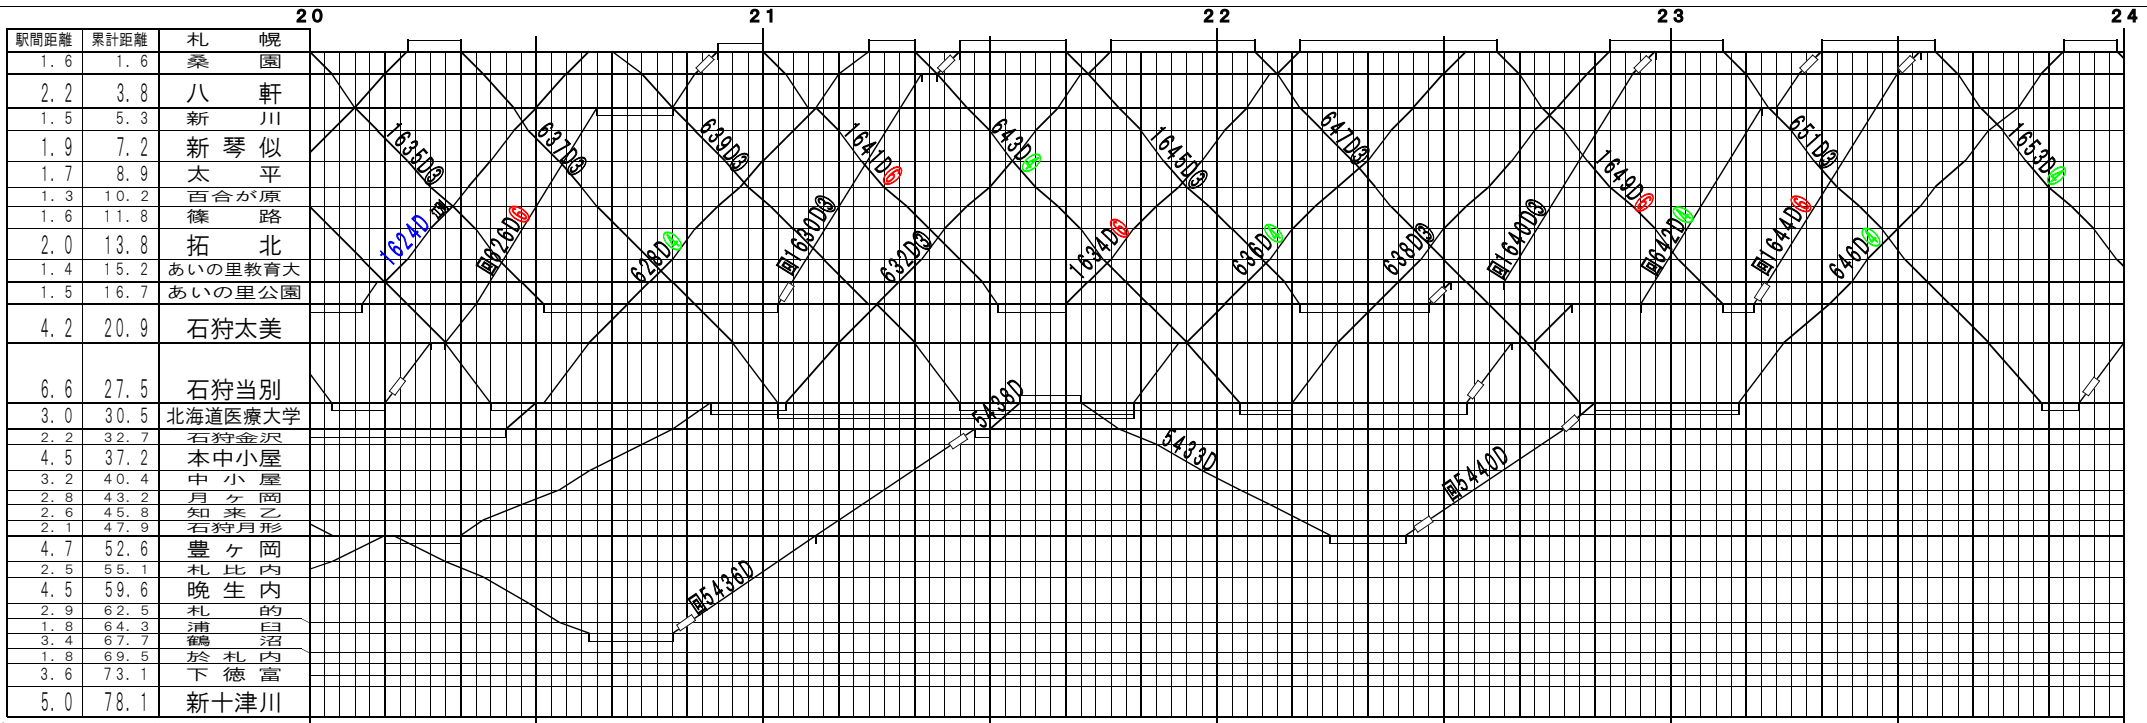

◎基本【札沼線(学園都市線)】札幌～新十津川(1)
© 2004-2012 SFL All rights reserved.

◎基本【札沼線(学園都市線)】札幌～新十津川(2)
© 2004-2012 SFL All rights reserved.

◎基本【札沼線(学園都市線)】札幌~新十津川(5)
© 2004-2012 SFL All rights reserved.

◎基本【札沼線(学園都市線)】札幌~新十津川(6)
© 2004-2012 SFL All rights reserved.