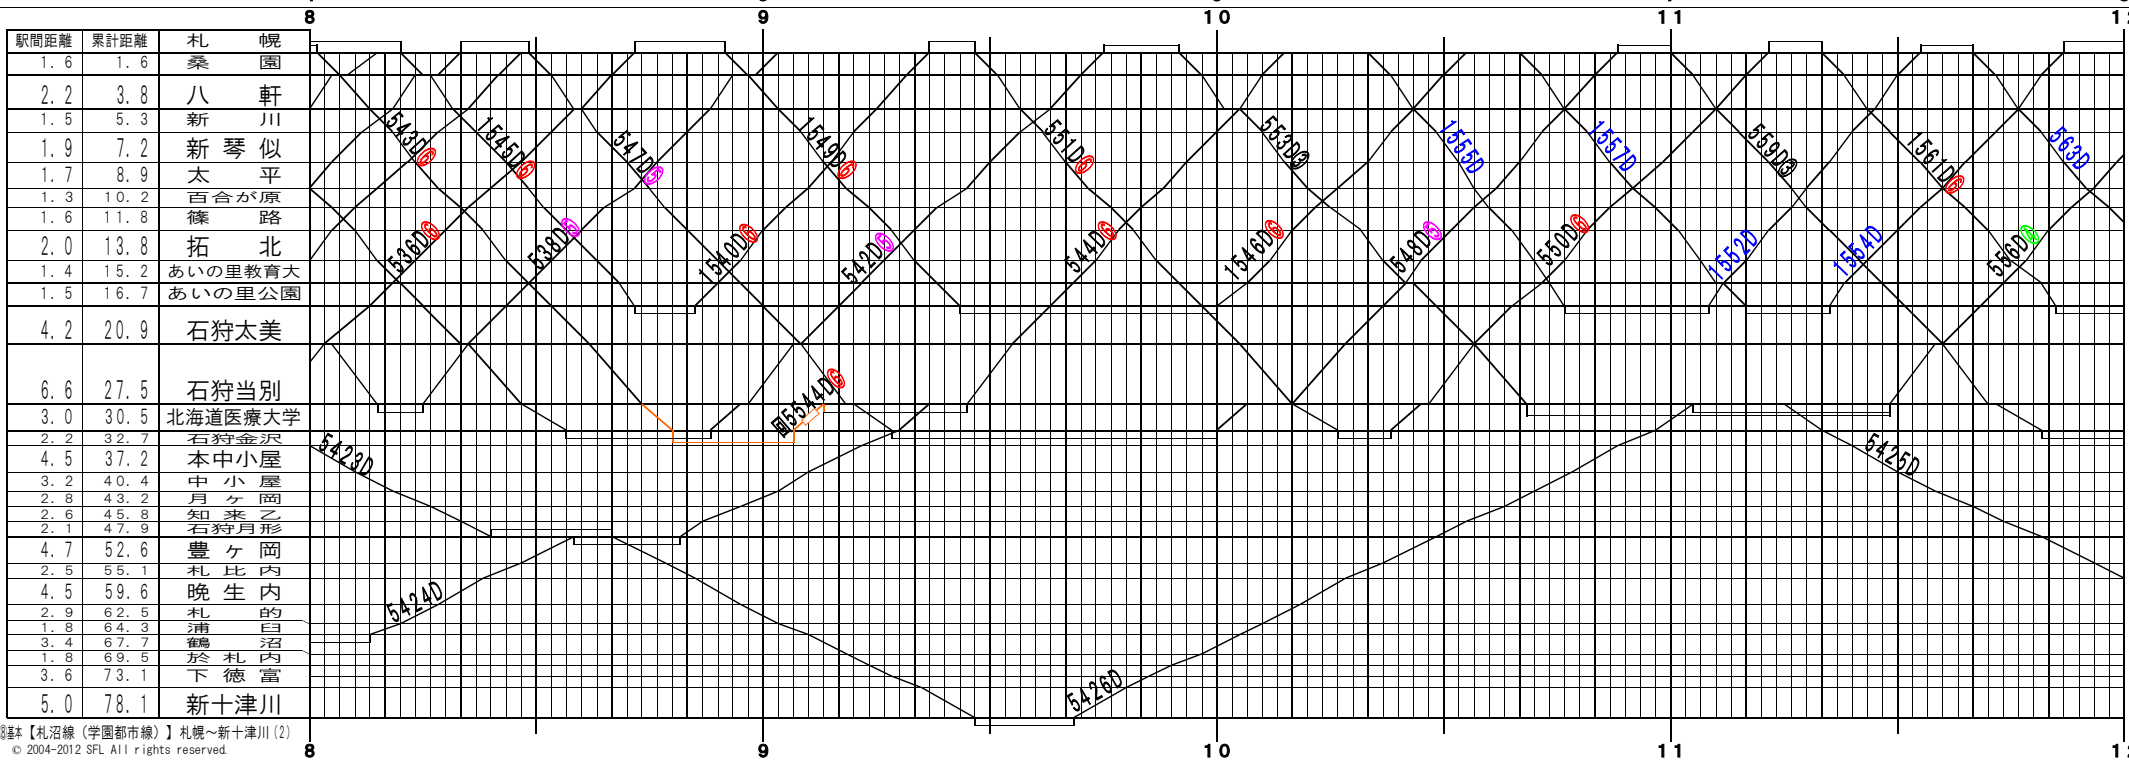

◎基本【札沼線(学園都市線)】札幌～新十津川(1)
© 2004-2012 SFL All rights reserved.

◎基本【札沼線(学園都市線)】札幌～新十津川(2)
© 2004-2012 SFL All rights reserved.

◎基本【札沼線(学園都市線)】札幌~新十津川(5)
© 2004-2012 SFL All rights reserved.

◎基本【札沼線(学園都市線)】札幌~新十津川(6)
© 2004-2012 SFL All rights reserved.