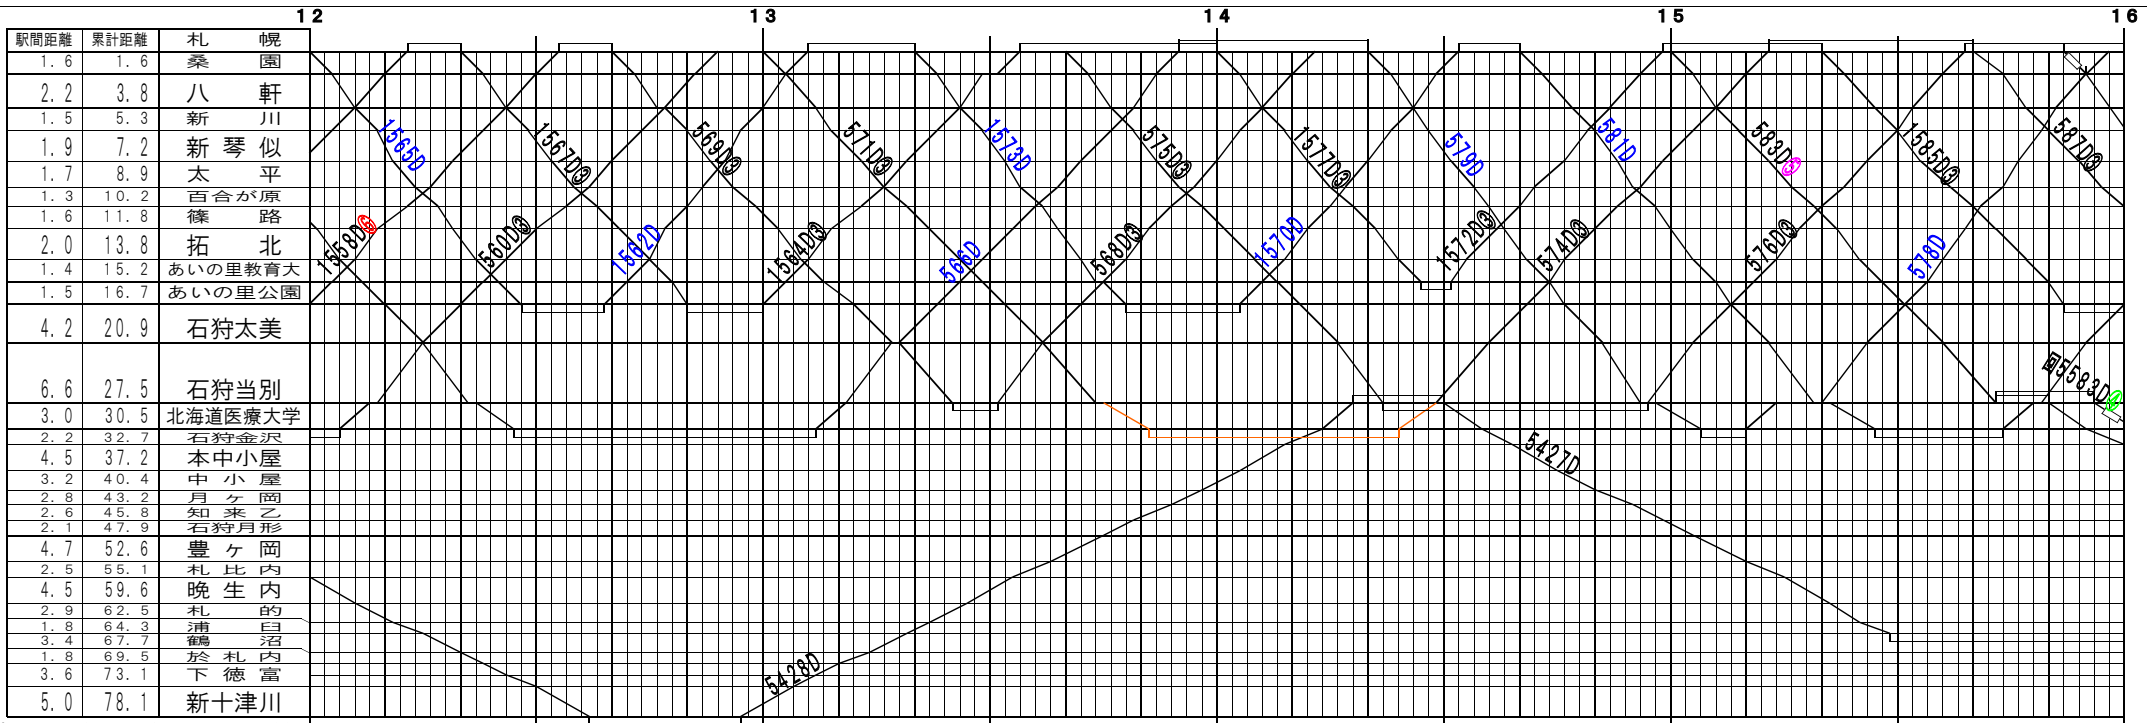

◎基本【札沼線(学園都市線)】札幌～新十津川(1)
© 2004-2012 SFL All rights reserved.

◎基本【札沼線(学園都市線)】札幌～新十津川(2)
© 2004-2012 SFL All rights reserved.

◎基本【札沼線(学園都市線)】札幌~新十津川(5)
© 2004-2012 SFL All rights reserved.

◎基本【札沼線(学園都市線)】札幌~新十津川(6)
© 2004-2012 SFL All rights reserved.