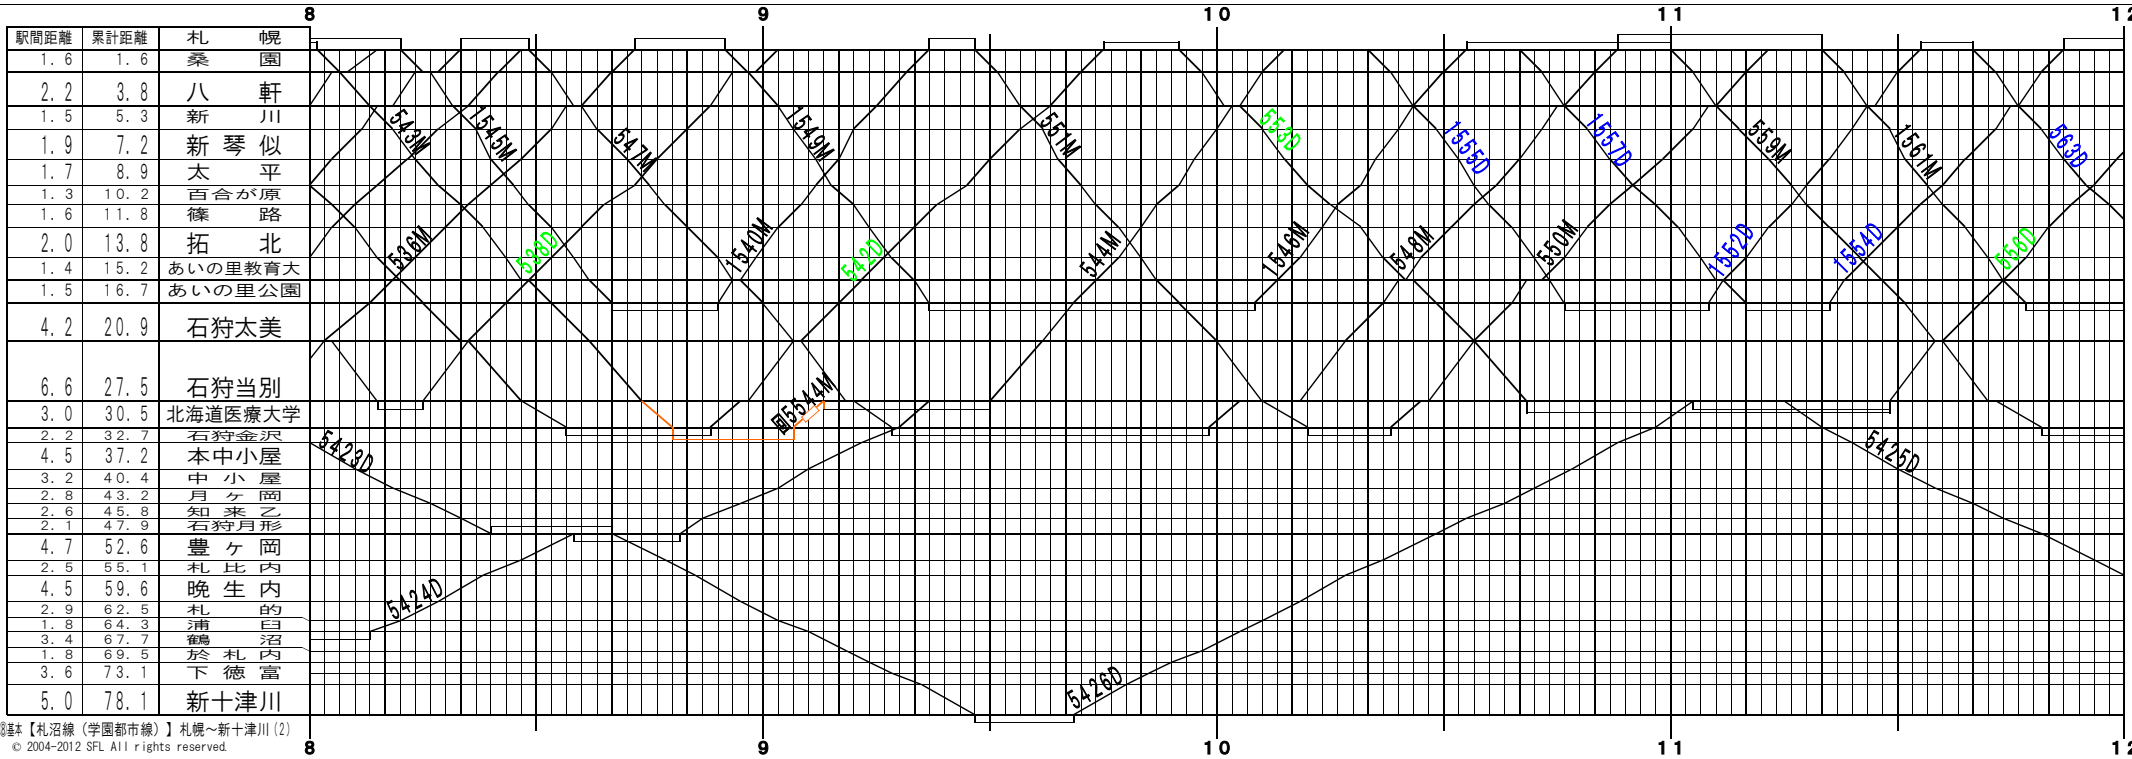

◎基本【札沼線(学園都市線)】札幌~新十津川(1)
© 2004-2012 SFL All rights reserved.

◎基本【札沼線(学園都市線)】札幌~新十津川(2)
© 2004-2012 SFL All rights reserved.

◎註【札沼線(学園都市線)】札幌~新十津川(3)
© 2004-2012 SFL All rights reserved.

◎註【札沼線(学園都市線)】札幌~新十津川(4)
© 2004-2012 SFL All rights reserved.

◎基本【札沼線(学園都市線)】札幌~新十津川(5)
© 2004-2012 SFL All rights reserved.

◎基本【札沼線(学園都市線)】札幌~新十津川(6)
© 2004-2012 SFL All rights reserved.