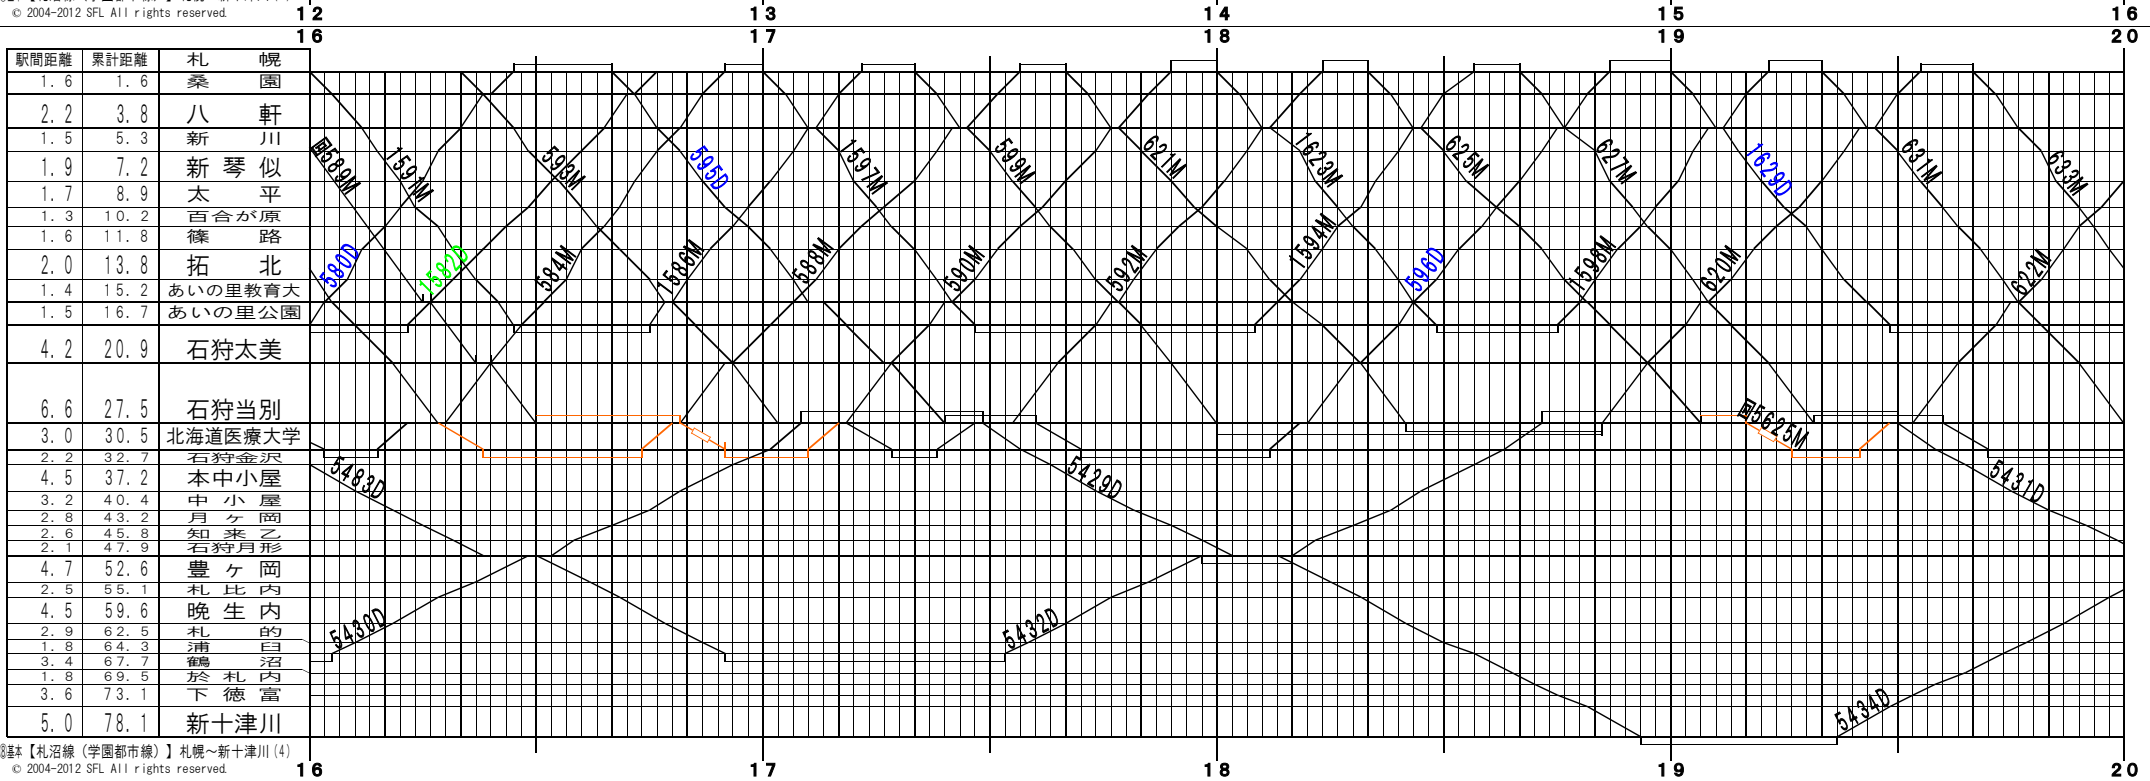

◎基本【札沼線(学園都市線)】札幌~新十津川(1)
© 2004-2012 SFL All rights reserved.

◎基本【札沼線(学園都市線)】札幌~新十津川(2)
© 2004-2012 SFL All rights reserved.

◎註【札沼線(学園都市線)】札幌~新十津川(3)
© 2004-2012 SFL All rights reserved.

◎註【札沼線(学園都市線)】札幌~新十津川(4)
© 2004-2012 SFL All rights reserved.

◎基本【札沼線(学園都市線)】札幌~新十津川(5)
© 2004-2012 SFL All rights reserved.

◎基本【札沼線(学園都市線)】札幌~新十津川(6)
© 2004-2012 SFL All rights reserved.