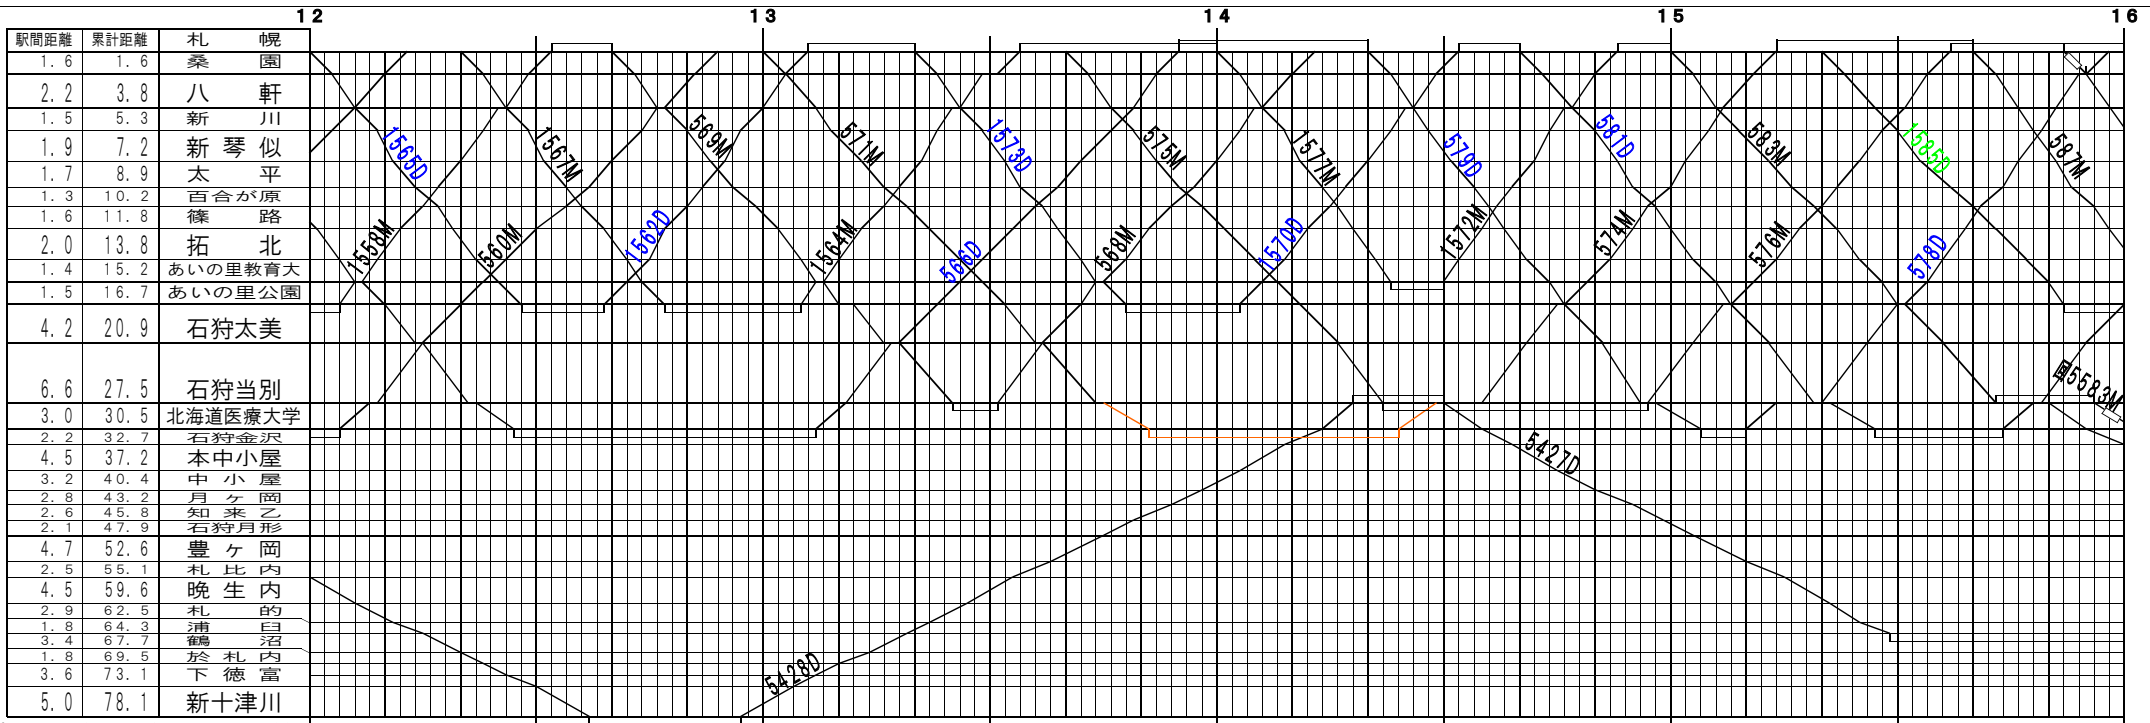

◎基本【札沼線(学園都市線)】札幌~新十津川(1)
© 2004-2012 SFL All rights reserved.

◎基本【札沼線(学園都市線)】札幌~新十津川(2)
© 2004-2012 SFL All rights reserved.

◎註【札沼線(学園都市線)】札幌~新十津川(3)
© 2004-2012 SFL All rights reserved.

◎註【札沼線(学園都市線)】札幌~新十津川(4)
© 2004-2012 SFL All rights reserved.

◎基本【札沼線(学園都市線)】札幌~新十津川(5)
© 2004-2012 SFL All rights reserved.

◎基本【札沼線(学園都市線)】札幌~新十津川(6)
© 2004-2012 SFL All rights reserved.