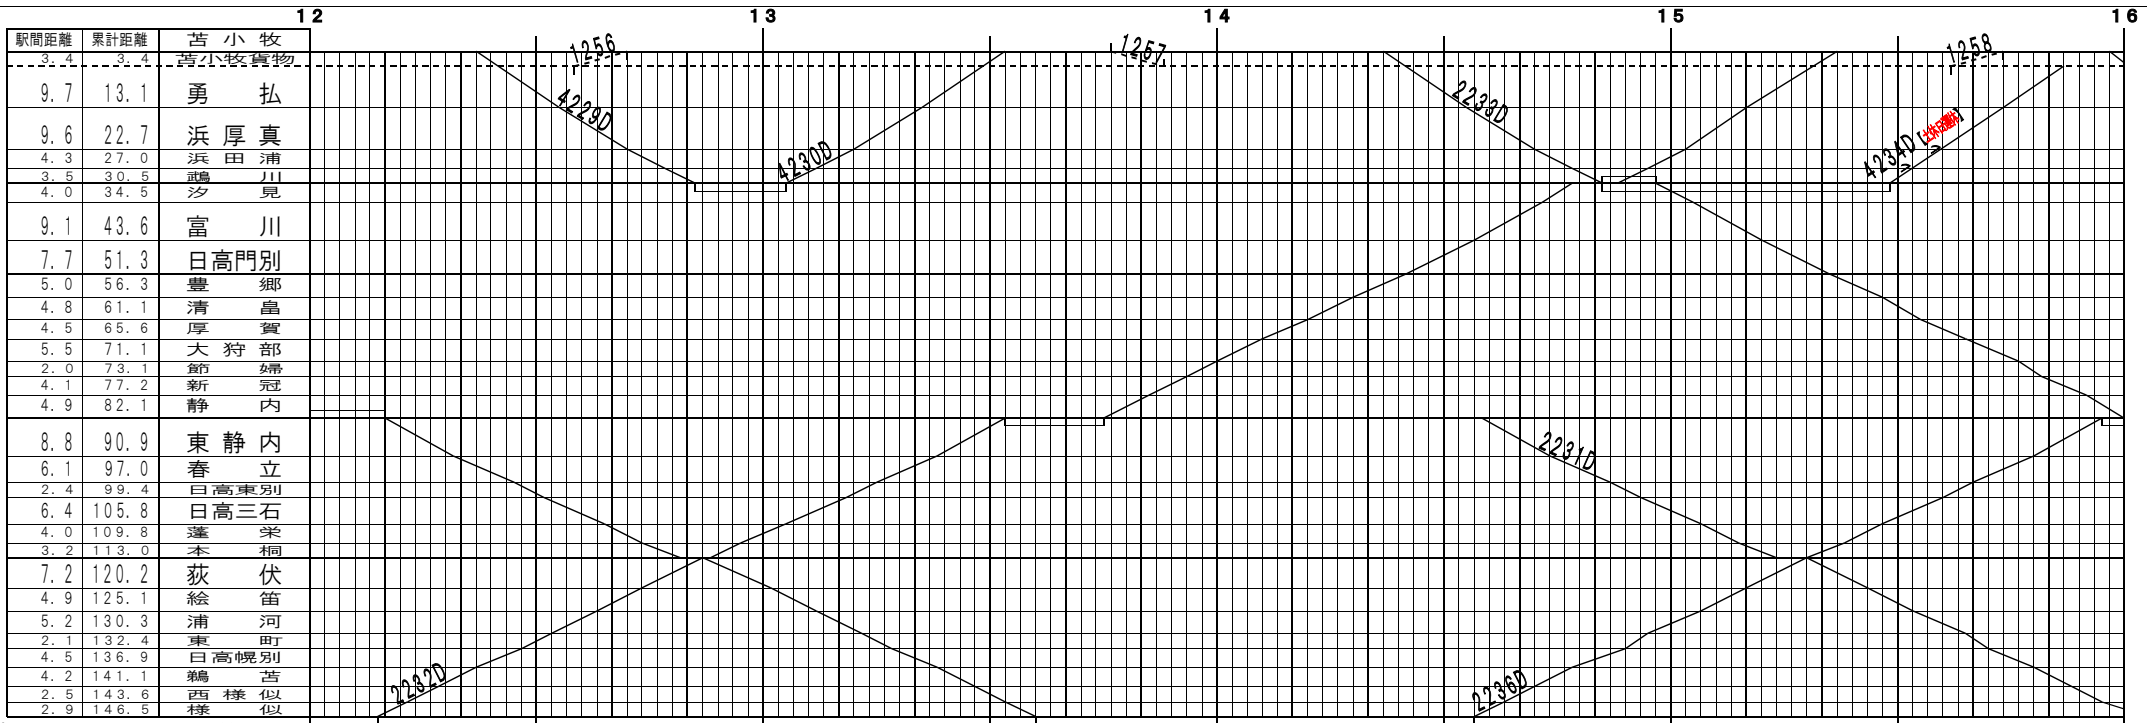

④註【日高本線】苦小牧～様似(1)
© 2004-2011 SFL All rights reserved.

④註【日高本線】苦小牧～様似(2)
© 2004-2011 SFL All rights reserved.

④基本【日高本線】苦小牧～様似(3)
© 2004-2011 SFL All rights reserved.

④基本【日高本線】苦小牧～様似(4)
© 2004-2011 SFL All rights reserved.