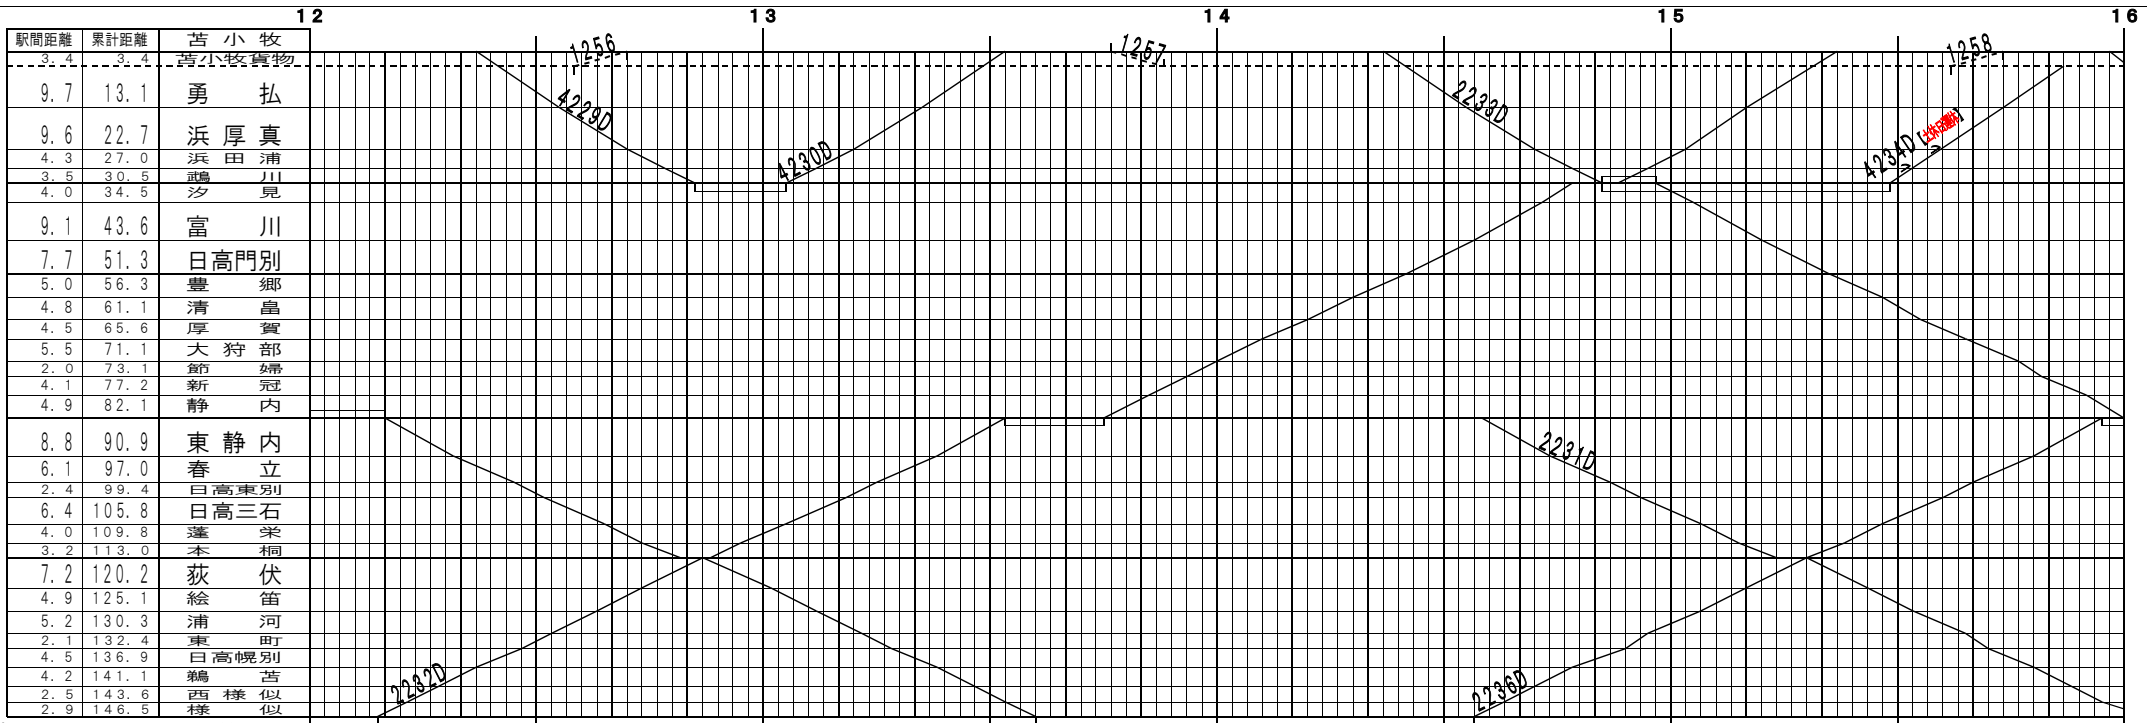

④【日高本線】苦小牧～様似(1)
© 2004-2012 SFL All rights reserved.

④【日高本線】苦小牧～様似(2)
© 2004-2012 SFL All rights reserved.

④基本【日高本線】苦小牧～様似(3)
© 2004-2012 SFL All rights reserved.

④基本【日高本線】苦小牧～様似(4)
© 2004-2012 SFL All rights reserved.