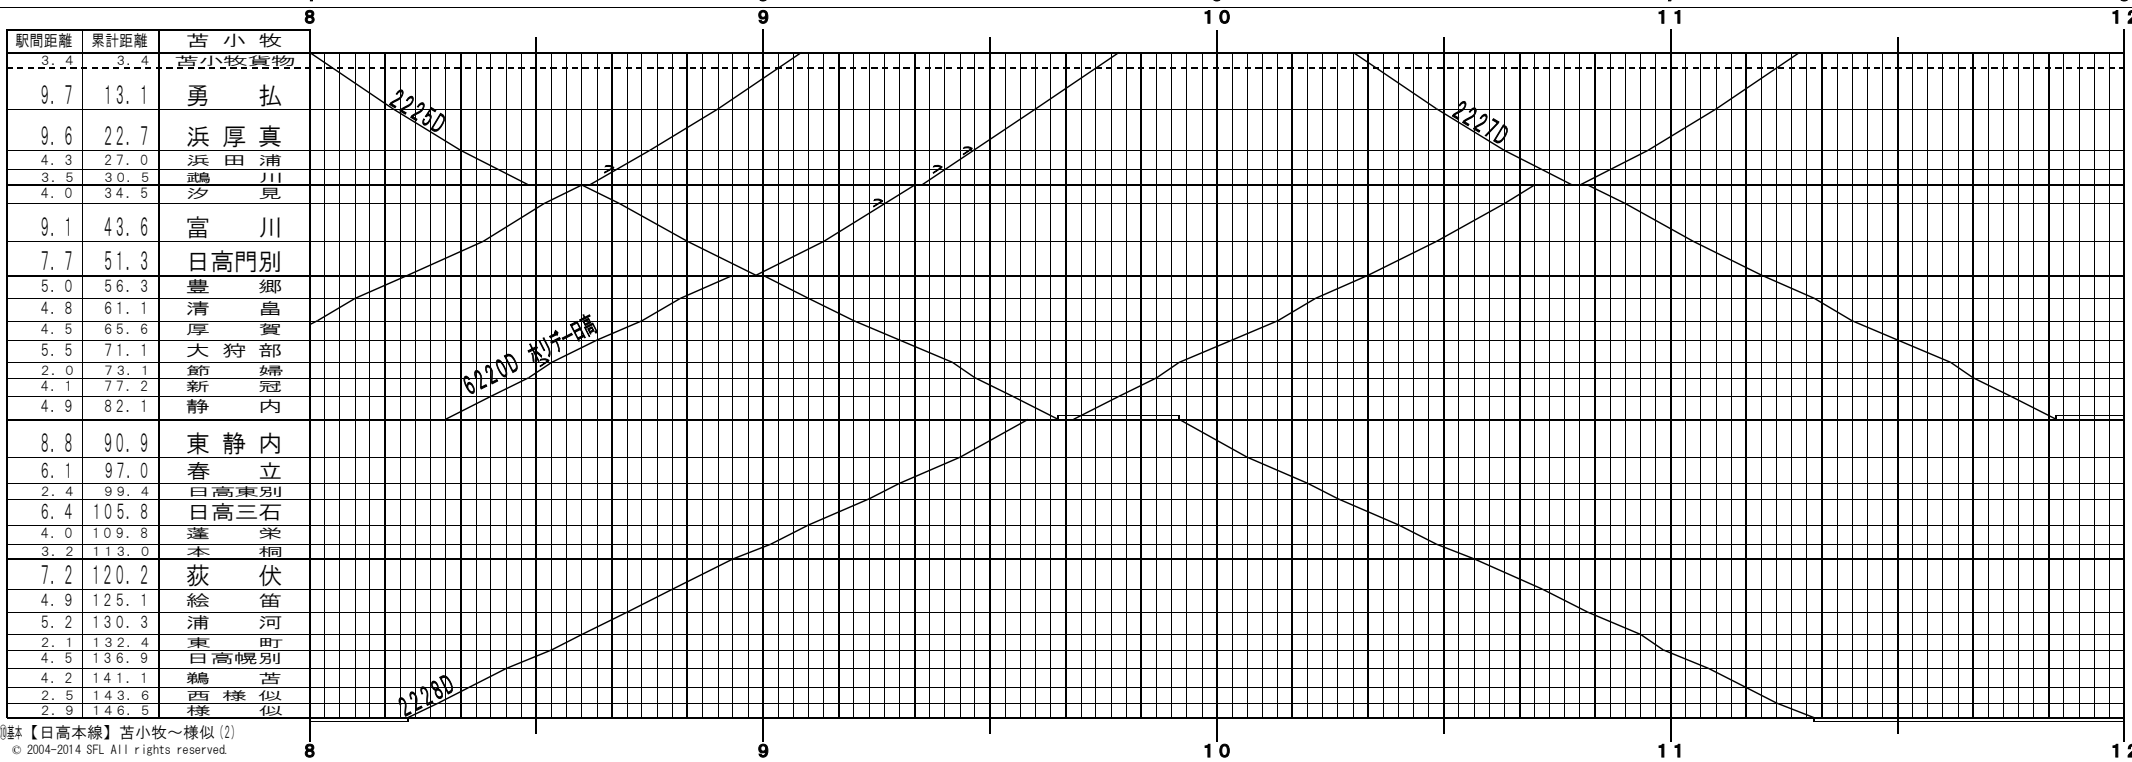

④註【日高本線】苦小牧～様似(1)
© 2004-2014 SFL All rights reserved.

④註【日高本線】苦小牧～様似(2)
© 2004-2014 SFL All rights reserved.

④【日高本線】苦小牧～様似(3)
© 2004-2014 SFL All rights reserved.

④【日高本線】苦小牧～様似(4)
© 2004-2014 SFL All rights reserved.