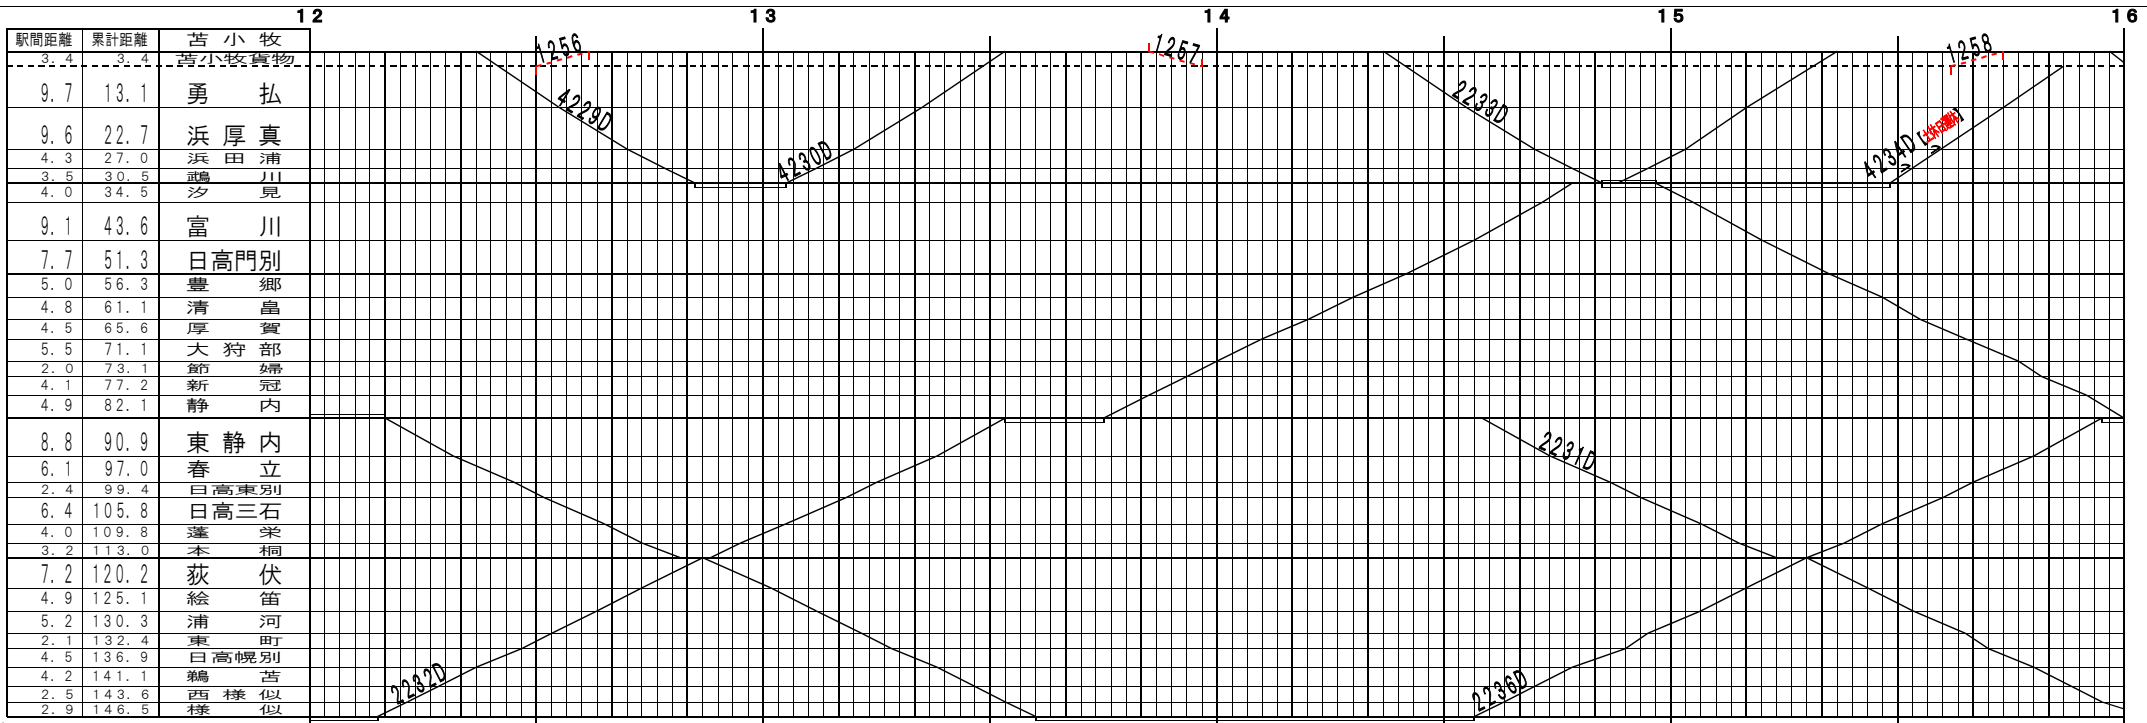

④註【日高本線】苦小牧～様似(1)
© 2004-2014 SFL All rights reserved.

④註【日高本線】苦小牧～様似(2)
© 2004-2014 SFL All rights reserved.

④【日高本線】苦小牧～様似(3)
© 2004-2014 SFL All rights reserved.

④【日高本線】苦小牧～様似(4)
© 2004-2014 SFL All rights reserved.