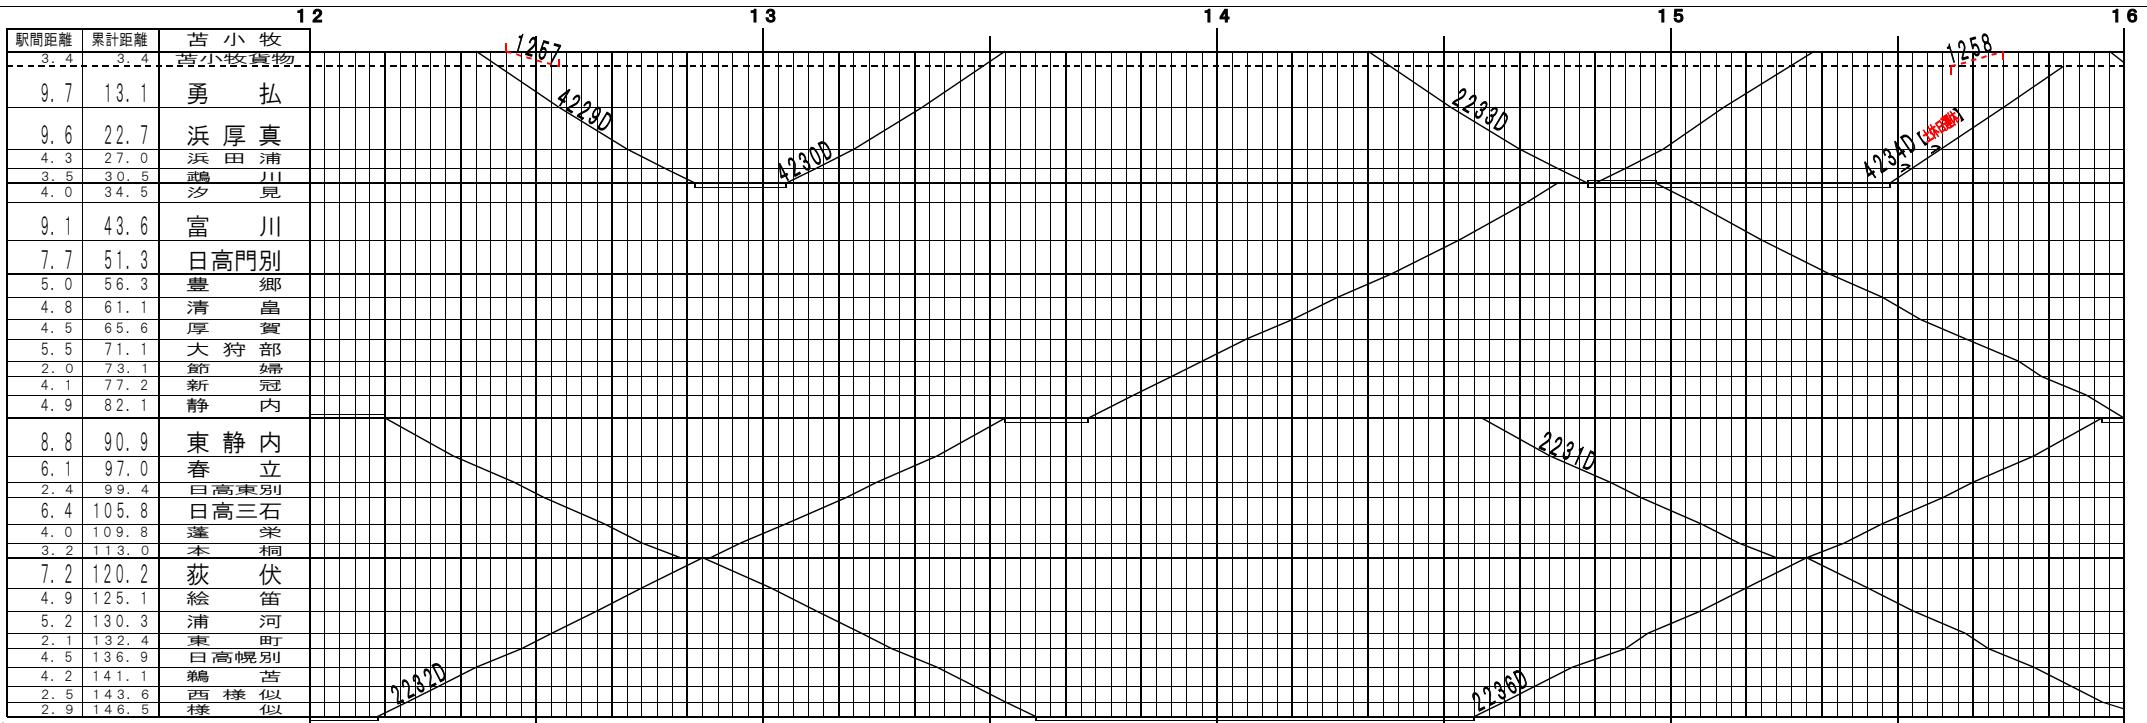

⑤註【日高本線】苦小牧～様似(1)
© 2004-2014 SFL All rights reserved.

⑤註【日高本線】苦小牧～様似(2)
© 2004-2014 SFL All rights reserved.

④基本【日高本線】苦小牧～様似(3)
© 2004-2014 SFL All rights reserved.

④基本【日高本線】苦小牧～様似(4)
© 2004-2014 SFL All rights reserved.