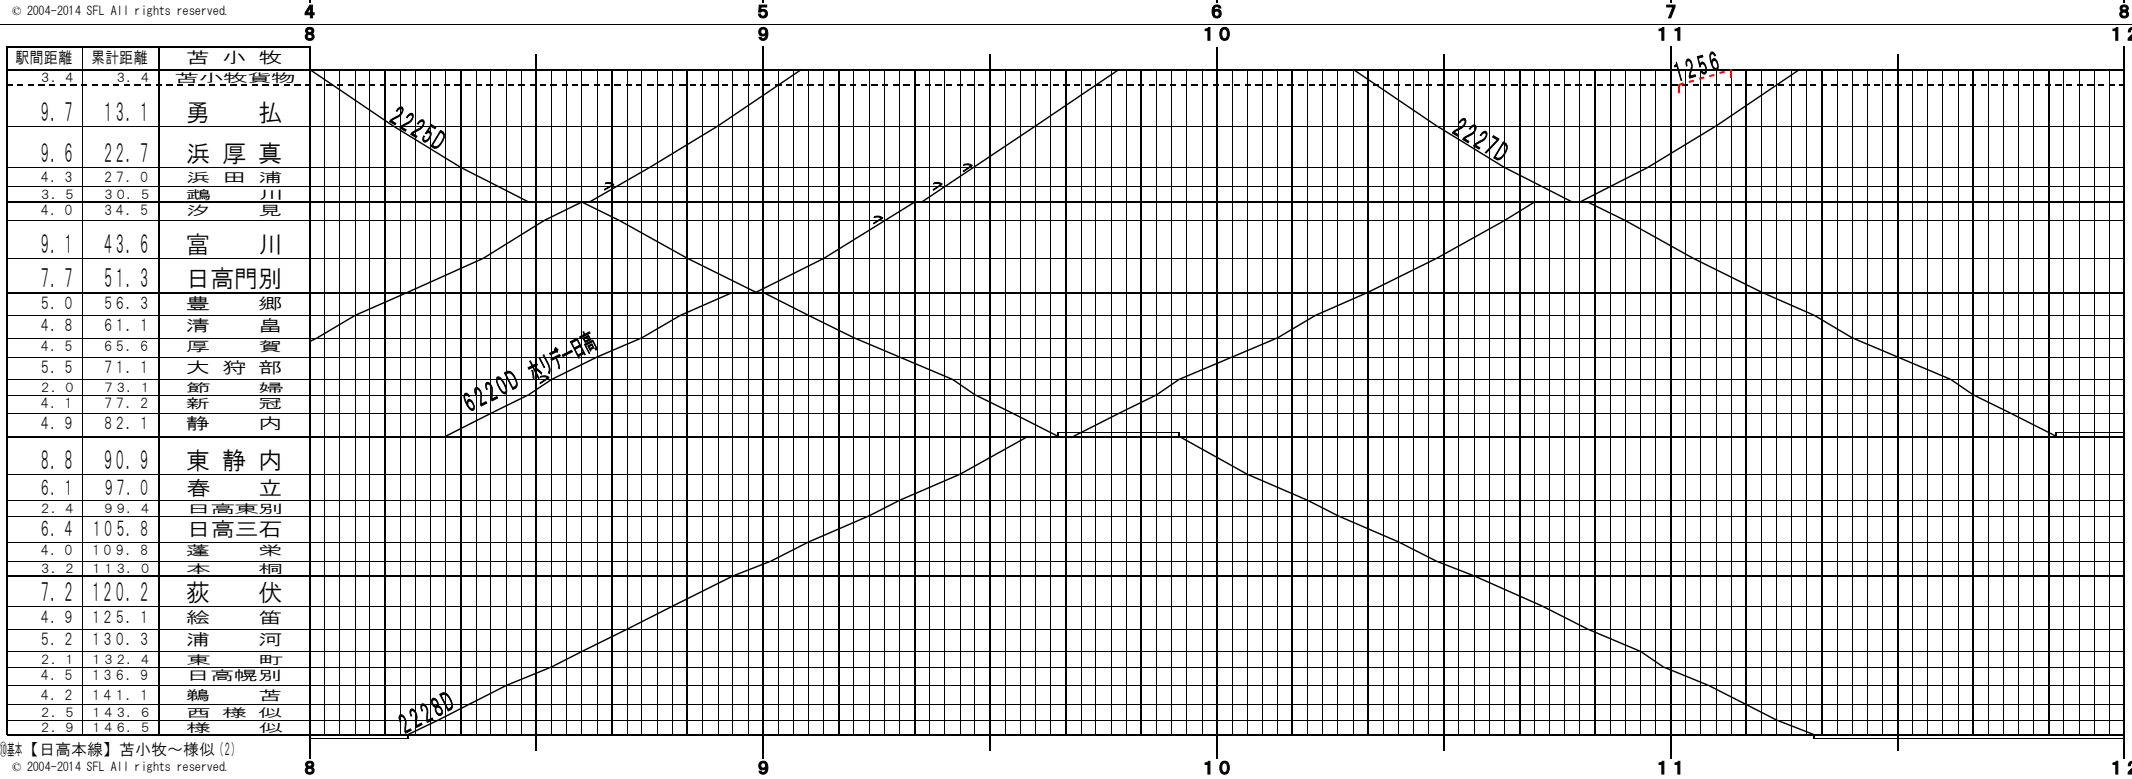

⑤註【日高本線】苦小牧～様似(1)
© 2004-2014 SFL All rights reserved.

⑤註【日高本線】苦小牧～様似(2)
© 2004-2014 SFL All rights reserved.

④基本【日高本線】苦小牧～様似(3)
© 2004-2014 SFL All rights reserved.

④基本【日高本線】苦小牧～様似(4)
© 2004-2014 SFL All rights reserved.