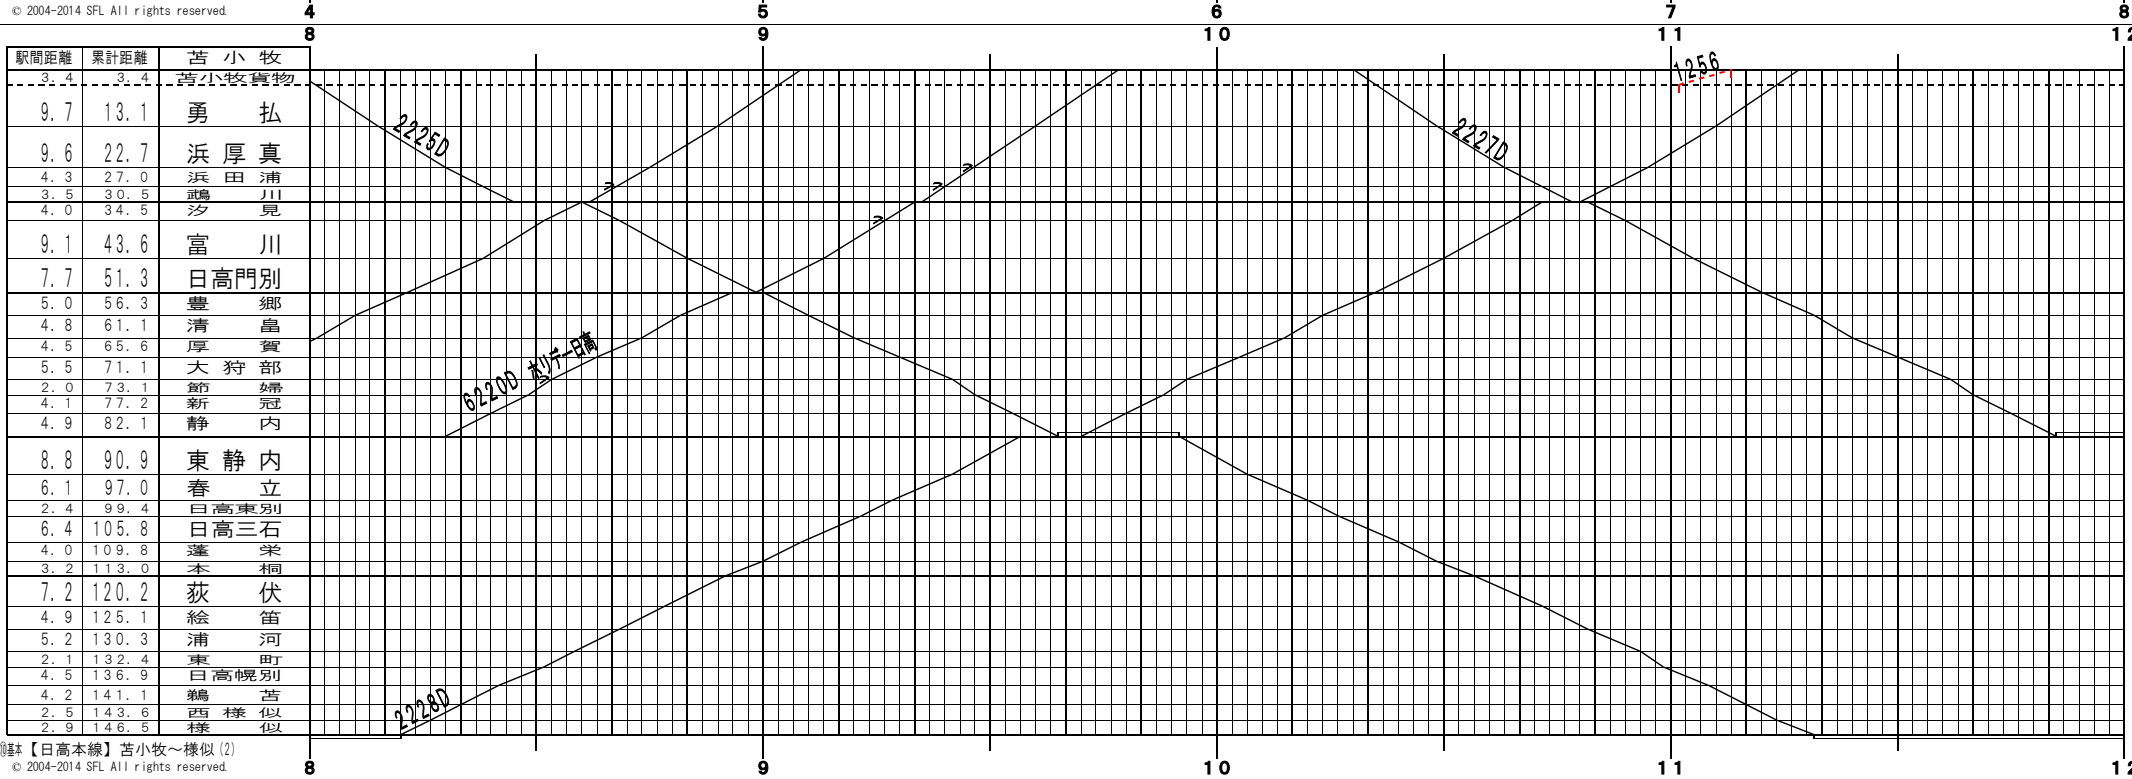

①【日高本線】苦小牧～様似(1)
© 2004-2014 SFL All rights reserved.

②【日高本線】苦小牧～様似(2)
© 2004-2014 SFL All rights reserved.

④基本【日高本線】苦小牧～様似(3)
© 2004-2014 SFL All rights reserved.

④基本【日高本線】苦小牧～様似(4)
© 2004-2014 SFL All rights reserved.