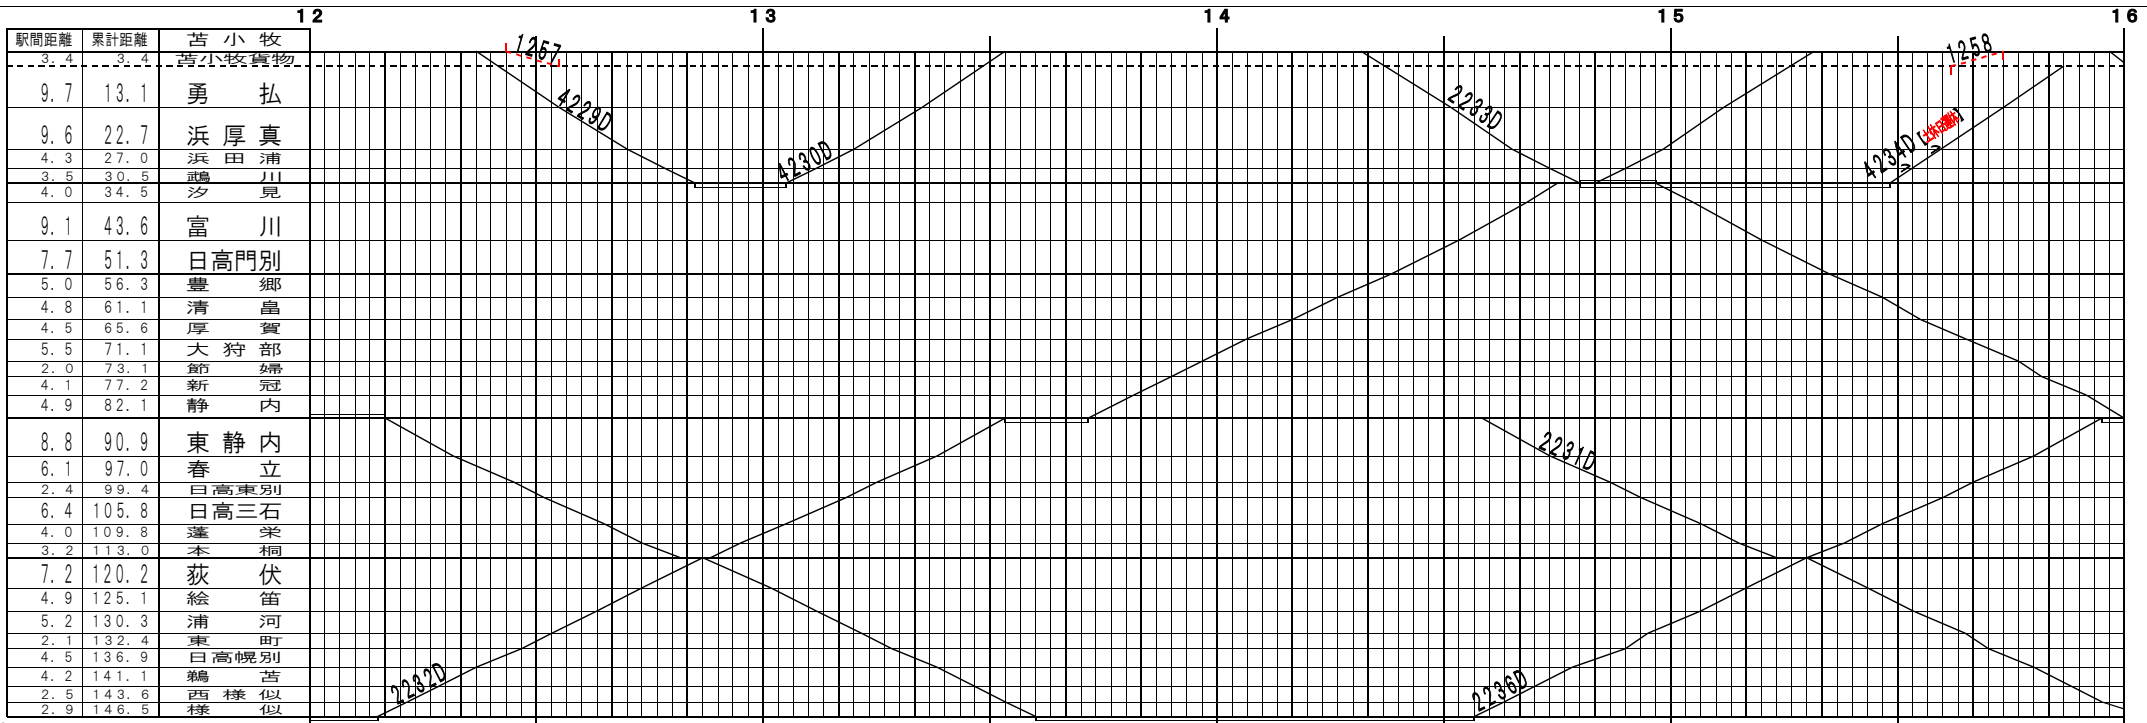

①【日高本線】苦小牧～様似(1)
© 2004-2014 SFL All rights reserved.

②【日高本線】苦小牧～様似(2)
© 2004-2014 SFL All rights reserved.

④基本【日高本線】苦小牧～様似(3)
© 2004-2014 SFL All rights reserved.

④基本【日高本線】苦小牧～様似(4)
© 2004-2014 SFL All rights reserved.