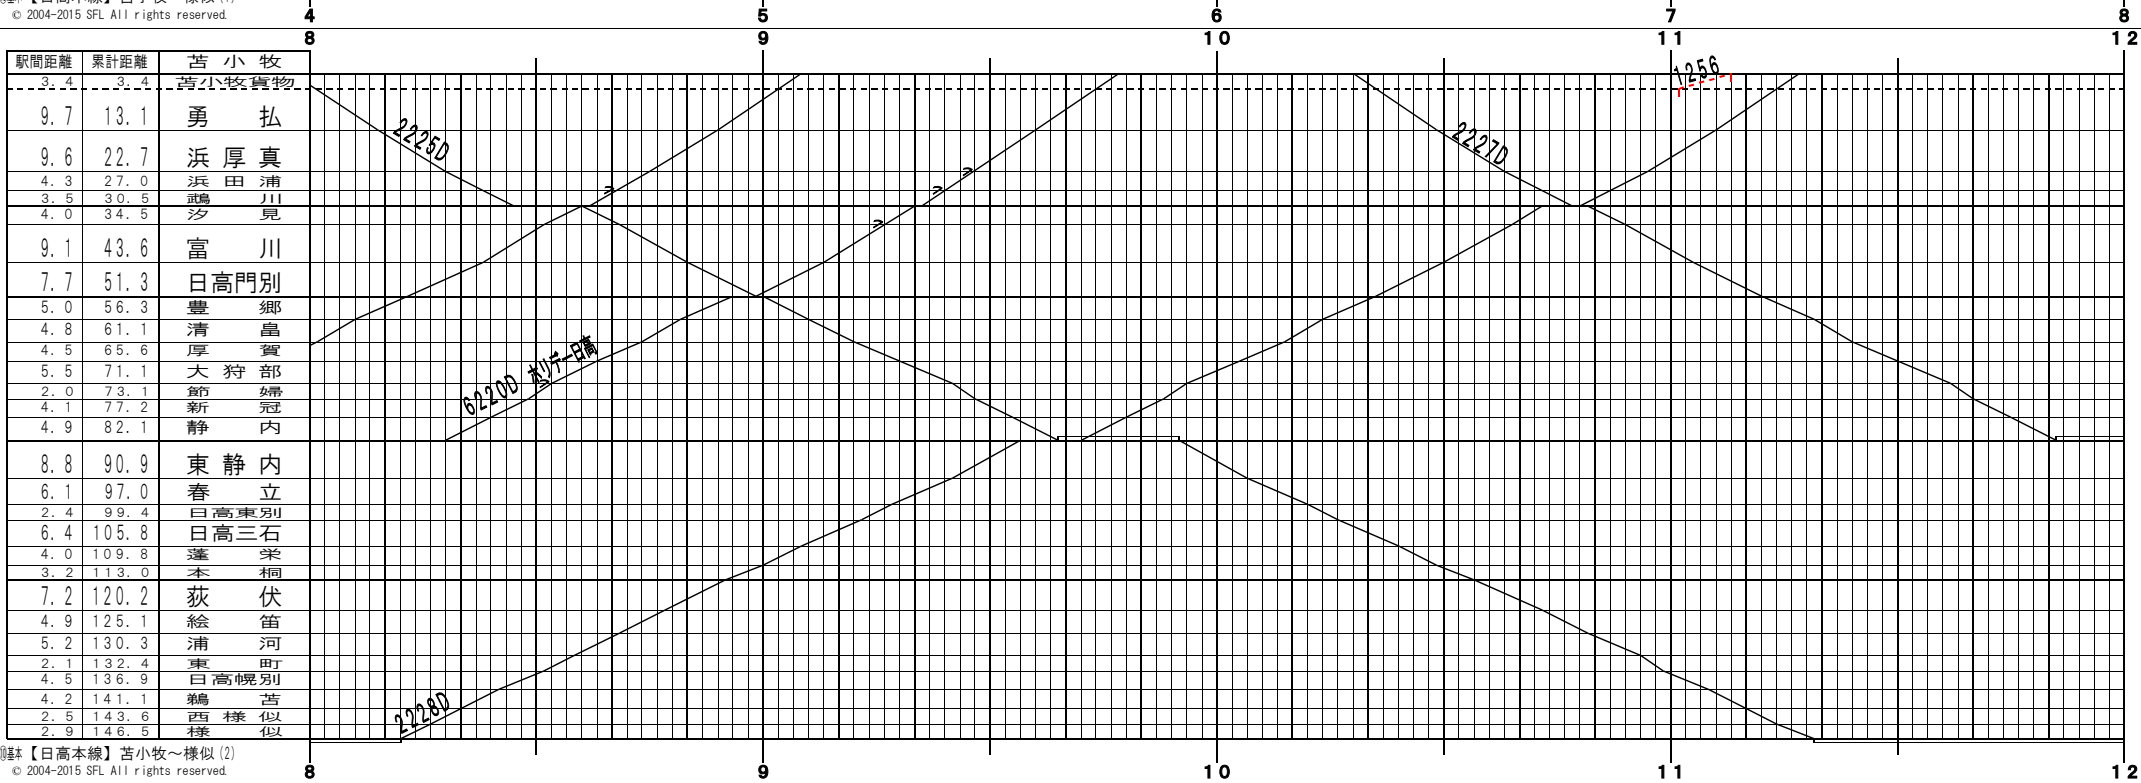

④【日高本線】苦小牧～様似(1)
© 2004-2015 SFL All rights reserved.

④【日高本線】苦小牧～様似(2)
© 2004-2015 SFL All rights reserved.

⑤本【日高本線】苦小牧～様似(5)
© 2004-2015 SFL All rights reserved.

⑥本【日高本線】苦小牧～様似(6)
© 2004-2015 SFL All rights reserved.