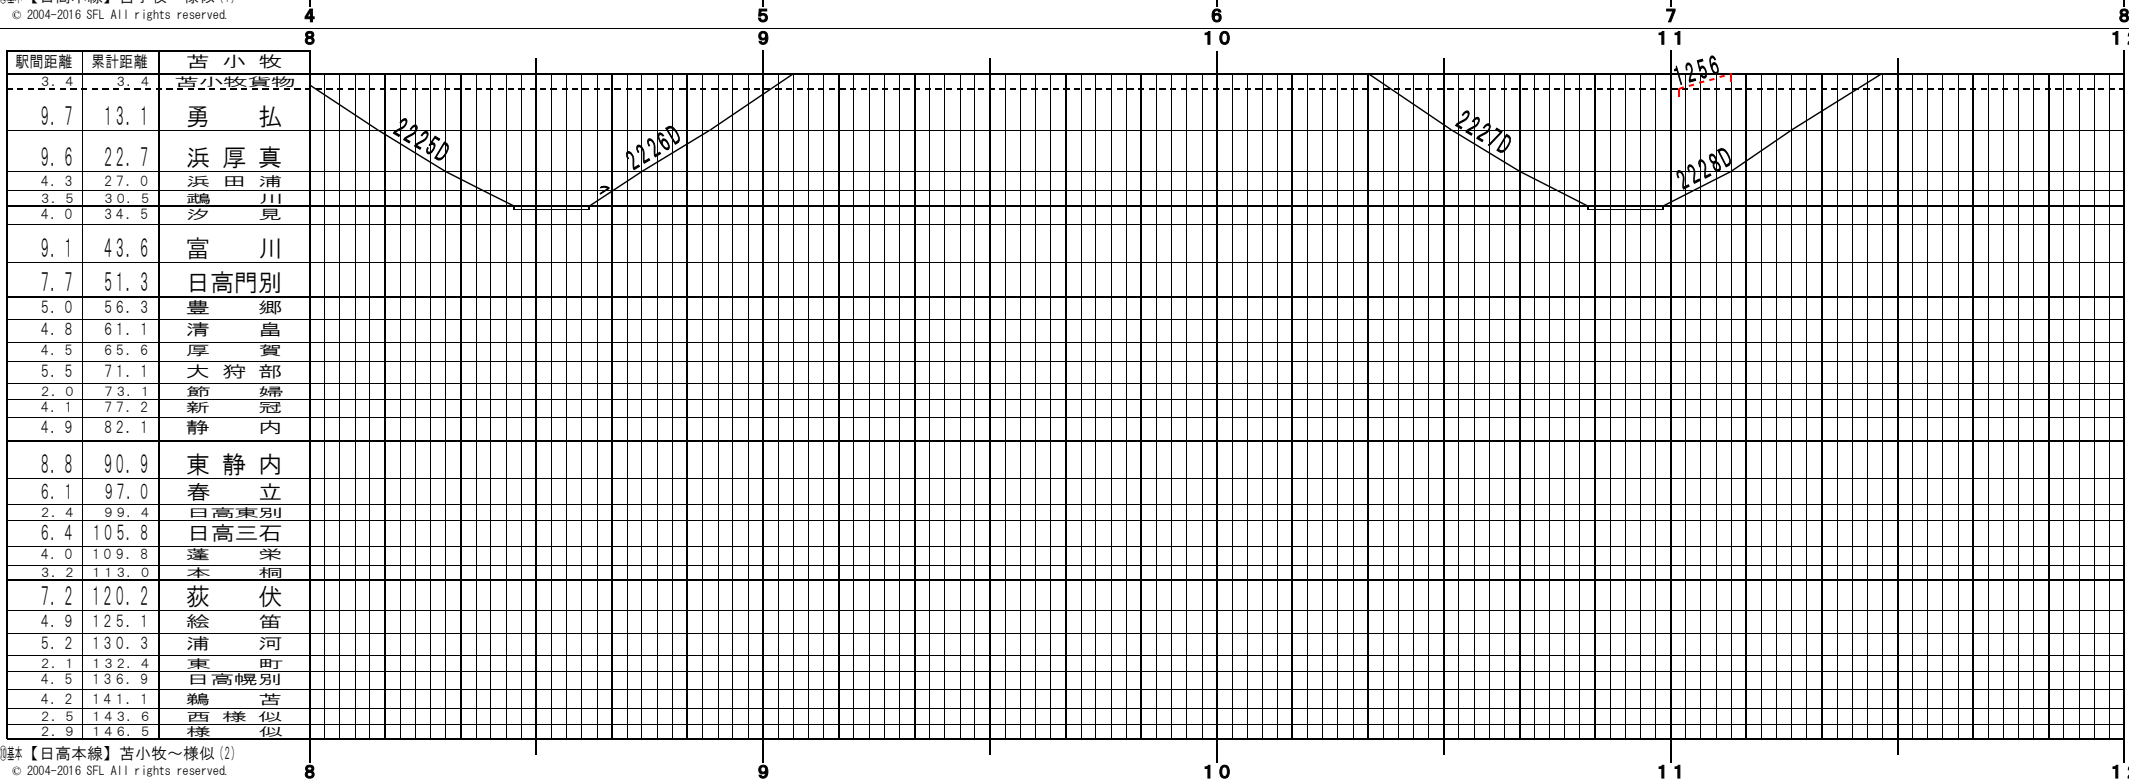

④基本【日高本線】苦小牧～様似(1)
© 2004-2016 SFL All rights reserved.

④基本【日高本線】苦小牧～様似(2)
© 2004-2016 SFL All rights reserved.

④基本【日高本線】苦小牧～様似(3)
© 2004-2016 SFL All rights reserved.

④基本【日高本線】苦小牧～様似(4)
© 2004-2016 SFL All rights reserved.