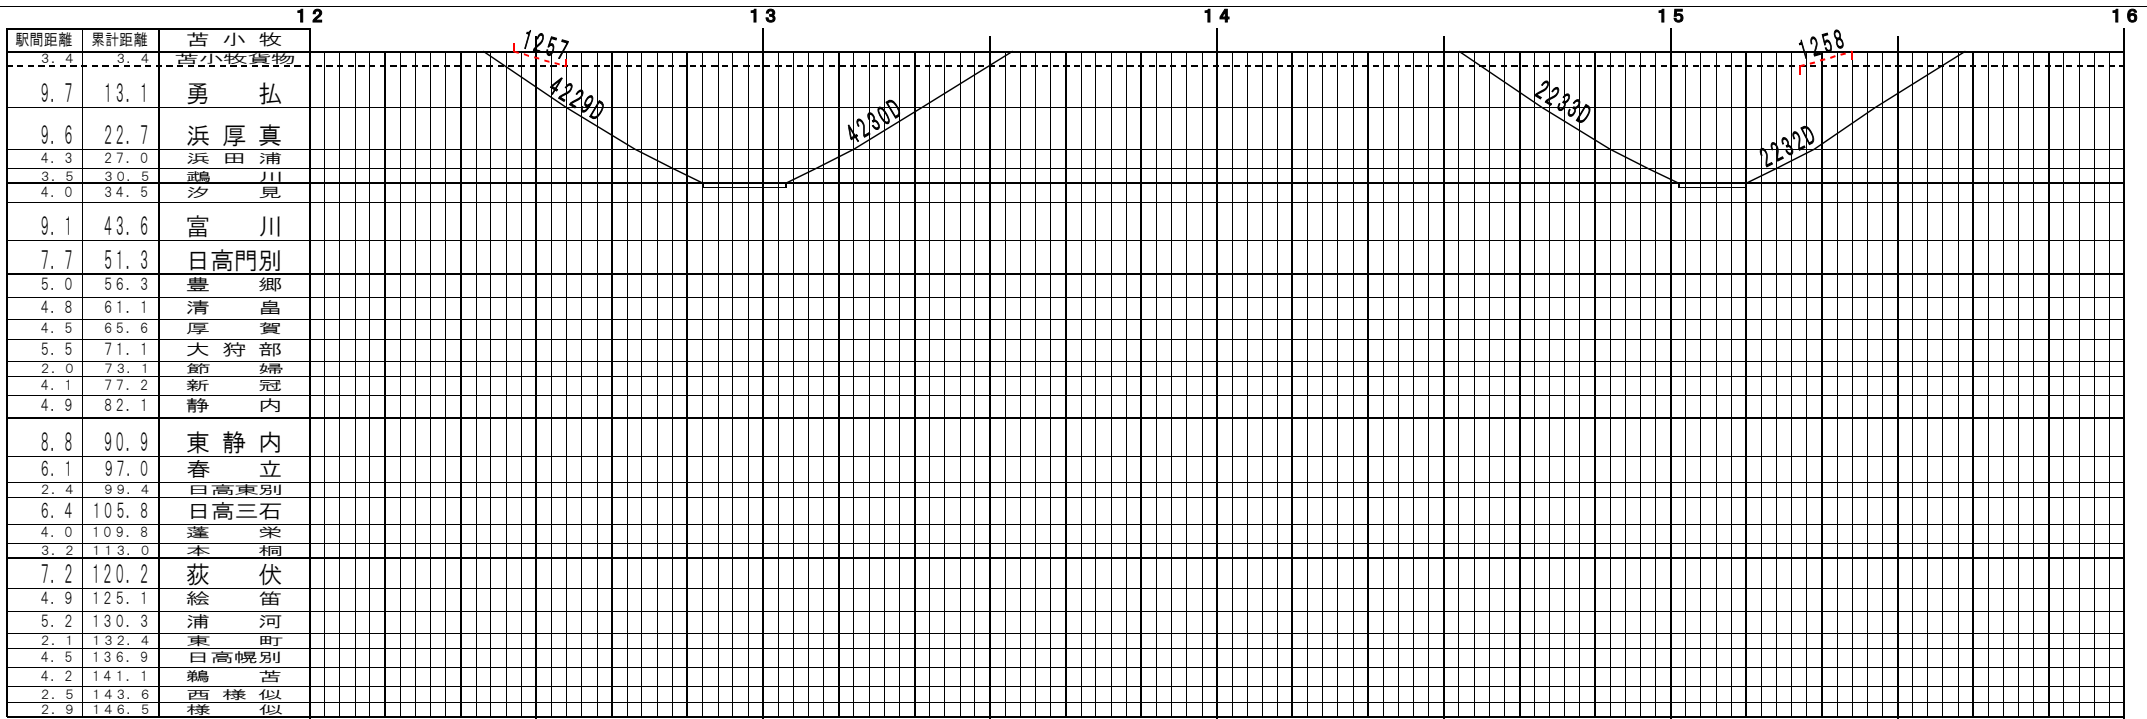

④基本【日高本線】苦小牧～様似(1)
© 2004-2016 SFL All rights reserved.

④基本【日高本線】苦小牧～様似(2)
© 2004-2016 SFL All rights reserved.

④基本【日高本線】苦小牧～様似(3)
© 2004-2016 SFL All rights reserved.

④基本【日高本線】苦小牧～様似(4)
© 2004-2016 SFL All rights reserved.