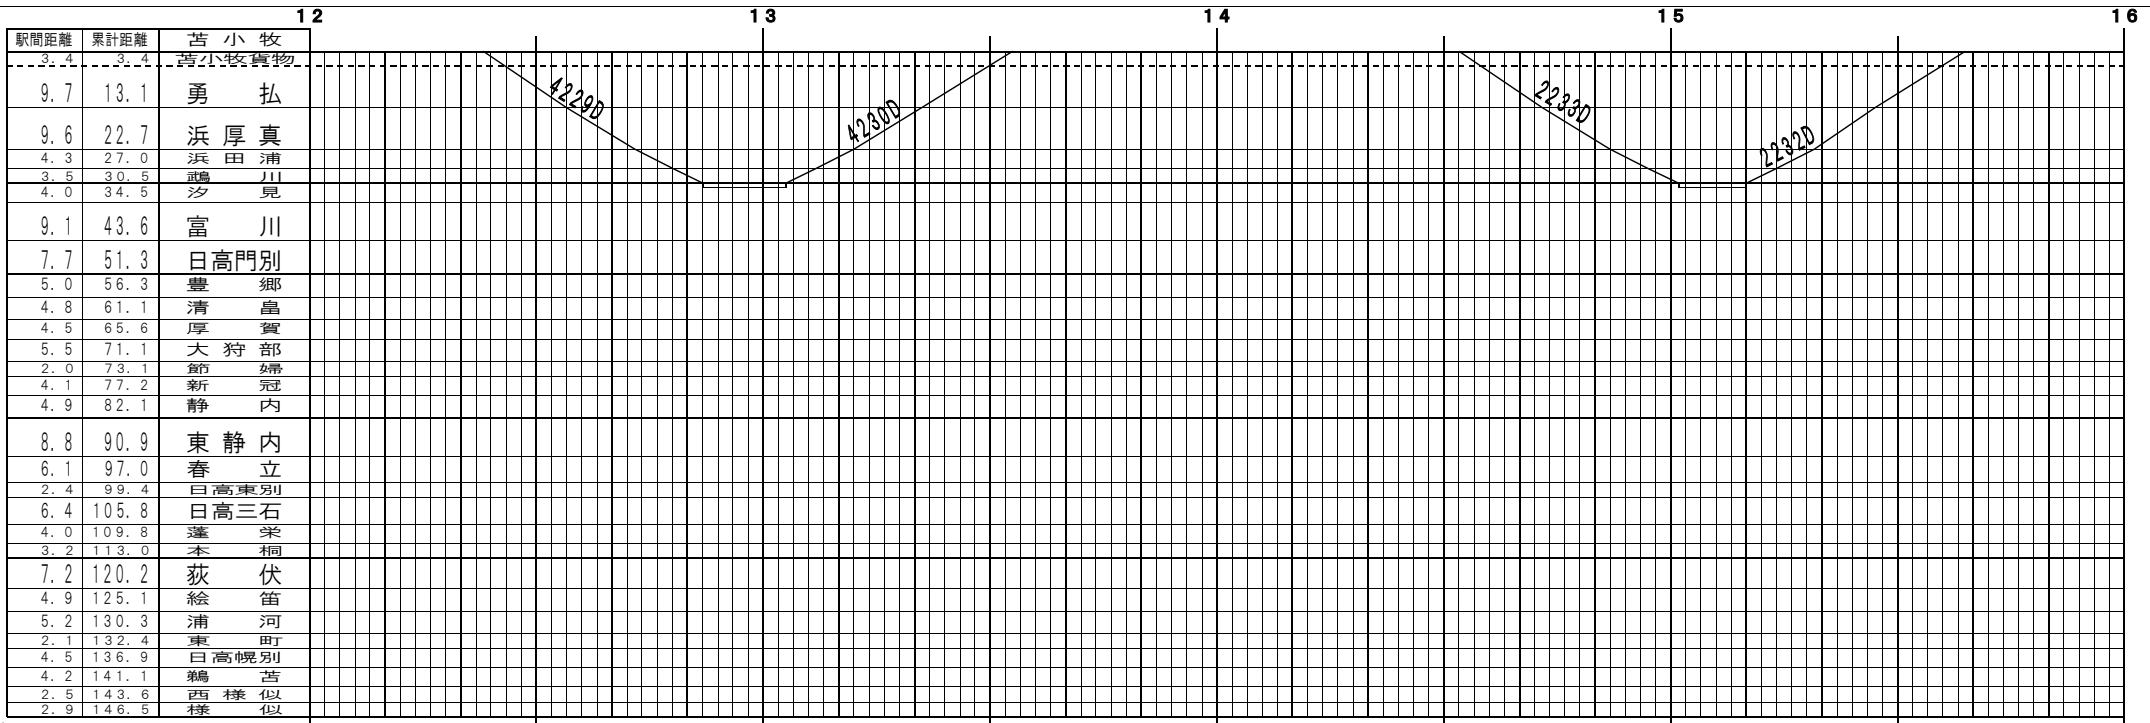

④基本【日高本線】苦小牧～様似(1)
© 2004-2017 SFL All rights reserved.

④基本【日高本線】苦小牧～様似(2)
© 2004-2017 SFL All rights reserved.

④註【日高本線】苦小牧～様似(3)
© 2004-2017 SFL All rights reserved.

④註【日高本線】苦小牧～様似(4)
© 2004-2017 SFL All rights reserved.