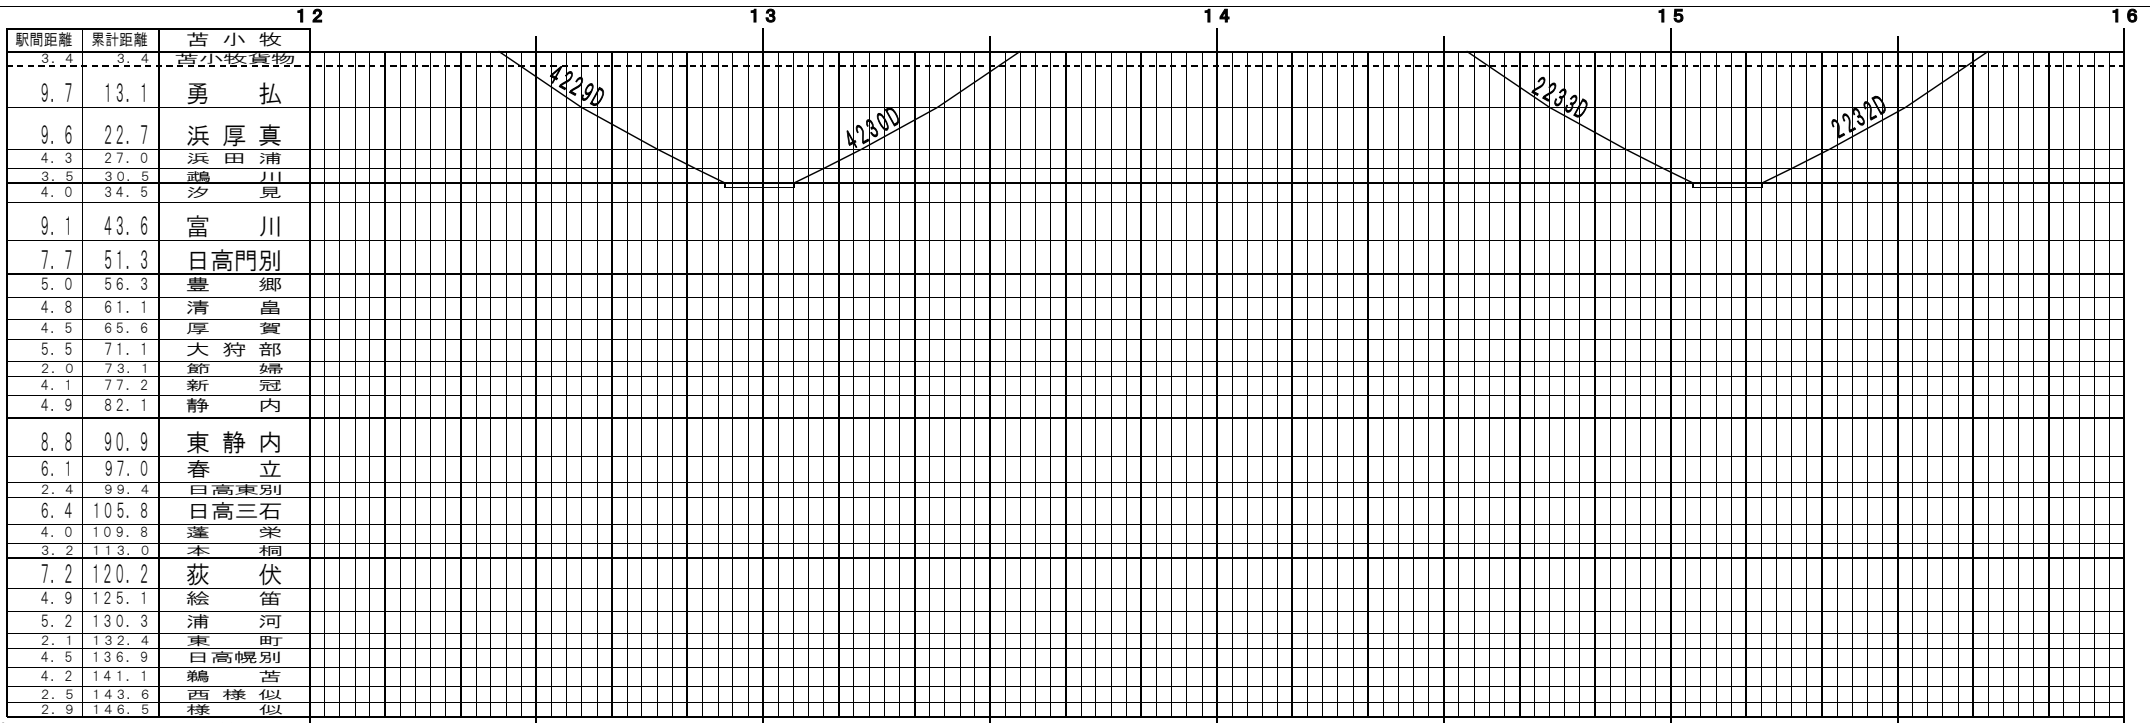

④基本【日高本線】苦小牧～様似(1)  
© 2004-2020 SFL All rights reserved.

④基本【日高本線】苦小牧～様似(2)  
© 2004-2020 SFL All rights reserved.

④基本【日高本線】苦小牧～様似(3)  
© 2004-2020 SFL All rights reserved.

④基本【日高本線】苦小牧～様似(4)  
© 2004-2020 SFL All rights reserved.