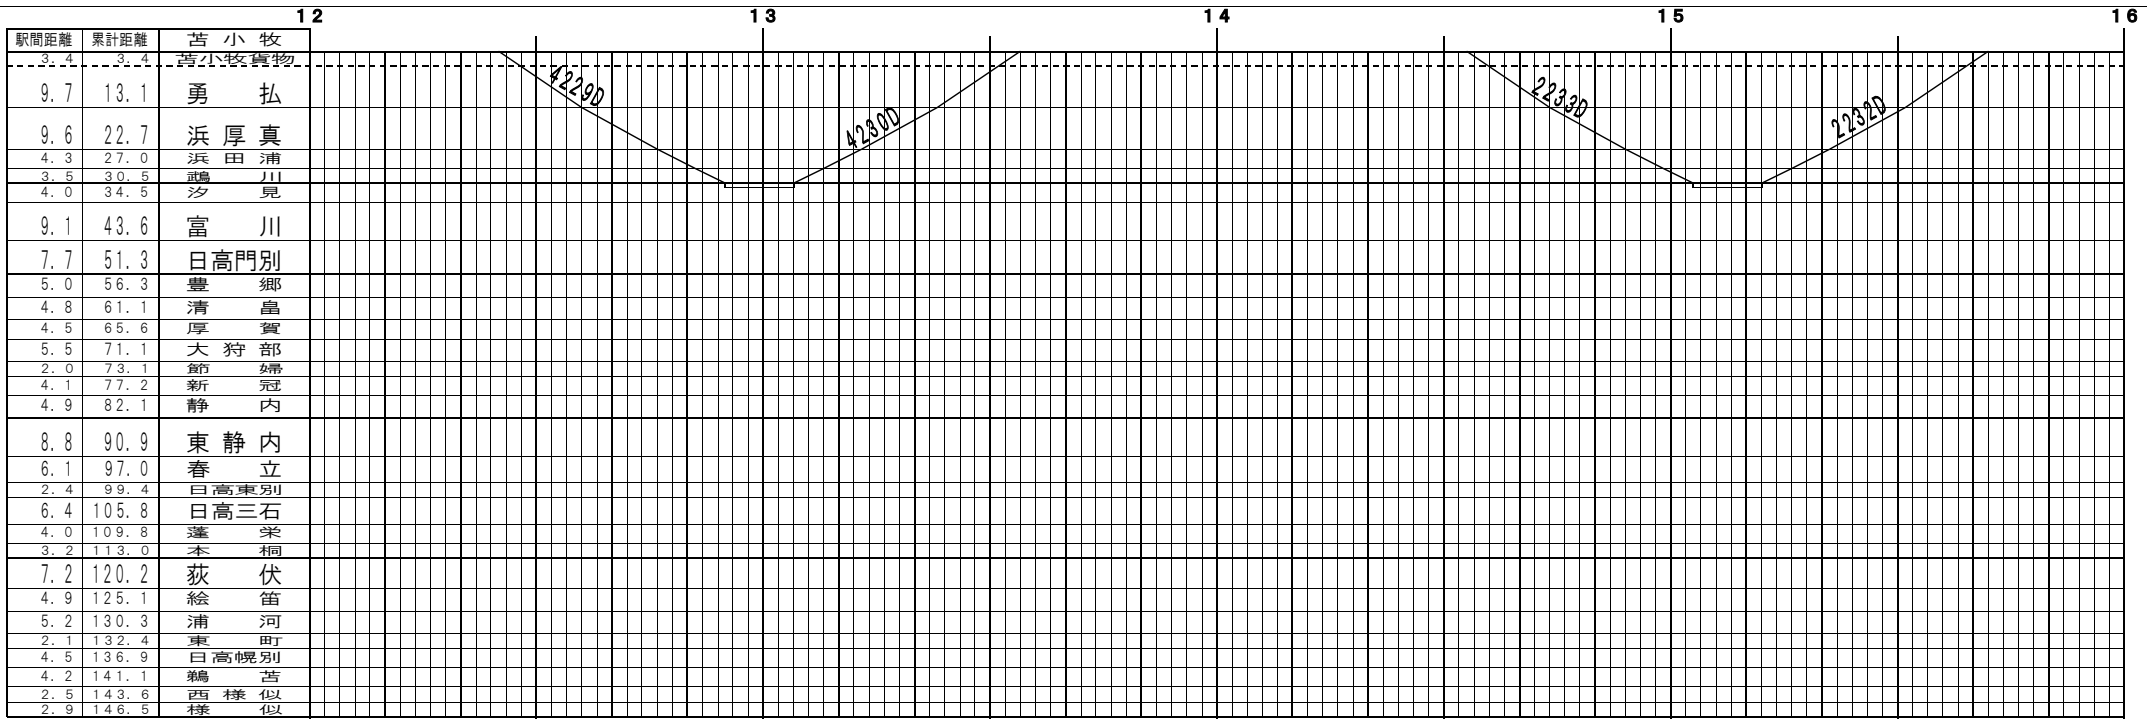

④基本【日高本線】苦小牧～様似(1)
© 2004-2021 SFL All rights reserved.

④基本【日高本線】苦小牧～様似(2)
© 2004-2021 SFL All rights reserved.

④基本【日高本線】苦小牧～様似(3)
© 2004-2021 SFL All rights reserved.

④基本【日高本線】苦小牧～様似(4)
© 2004-2021 SFL All rights reserved.