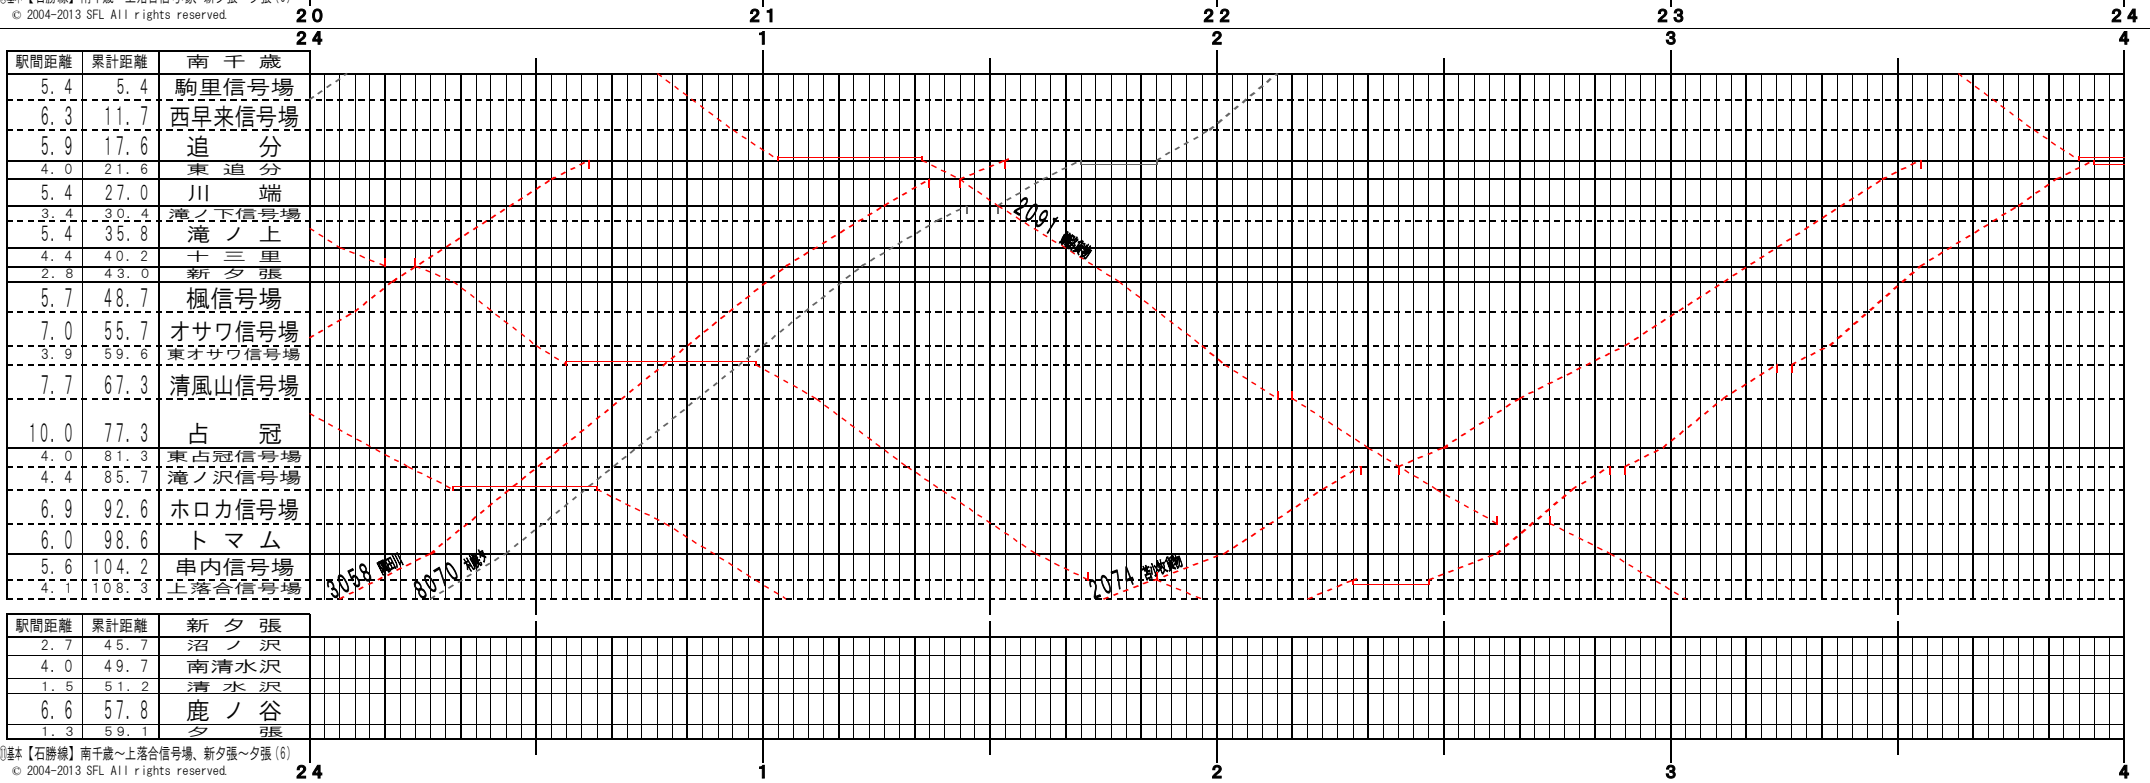

①基本【石勝線】南千歳～上落合信号場、新夕張～夕張(5)
© 2004-2013 SFL All rights reserved.

②基本【石勝線】南千歳～上落合信号場、新夕張～夕張(6)
© 2004-2013 SFL All rights reserved.