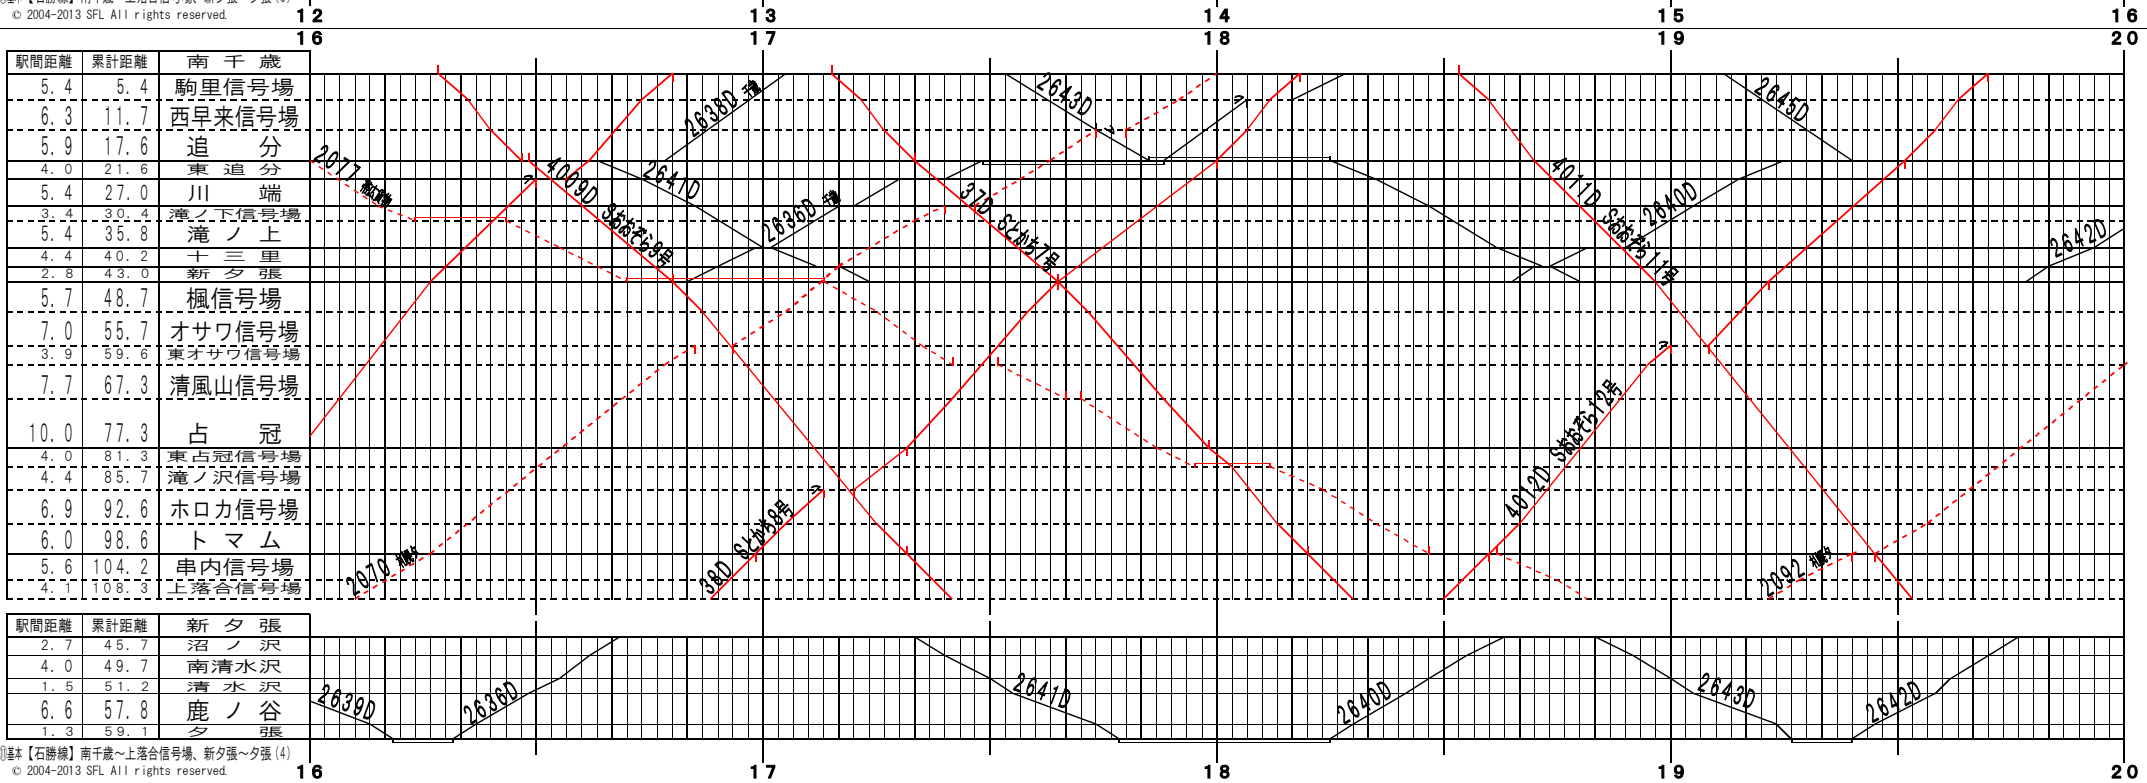

①基本【石勝線】南千歳～上落合信号場、新夕張～夕張(1)  
© 2004-2013 SFL All rights reserved.

①基本【石勝線】南千歳～上落合信号場、新夕張～夕張(2)  
© 2004-2013 SFL All rights reserved.

①基本【石勝線】南千歳～上落合信号場、新夕張～夕張(3)  
© 2004-2013 SFL All rights reserved.