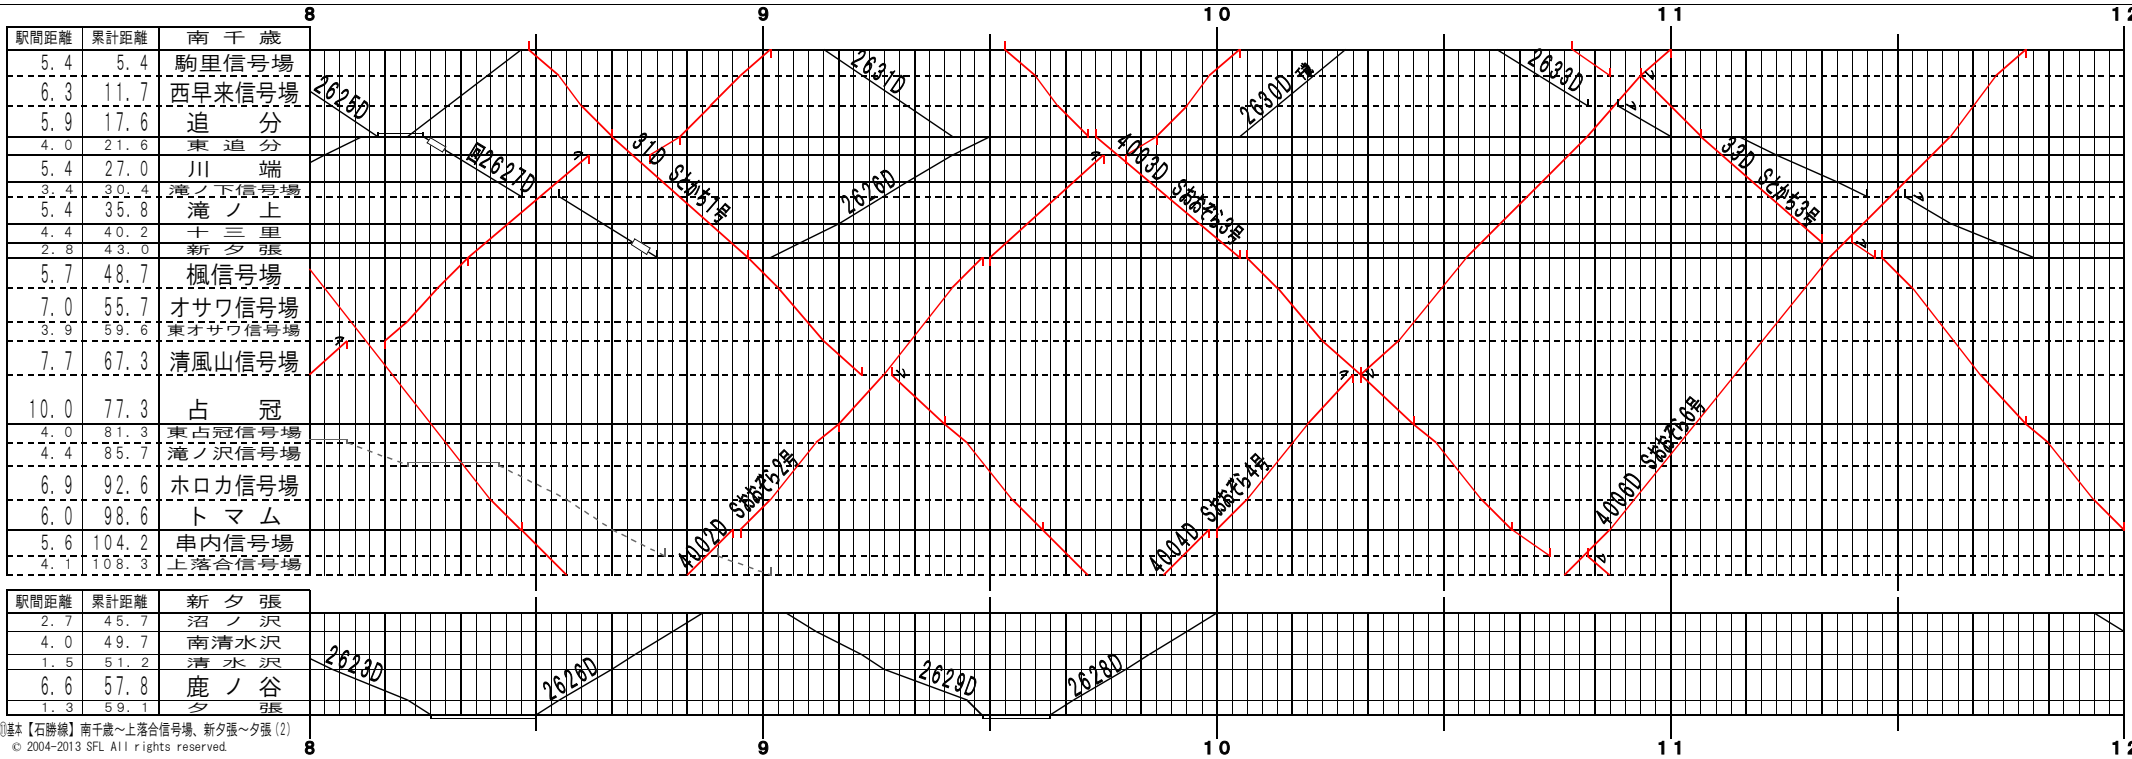

①基本【石勝線】南千歳～上落合信号場、新夕張～夕張(1)  
© 2004-2013 SFL All rights reserved.

①基本【石勝線】南千歳～上落合信号場、新夕張～夕張(2)  
© 2004-2013 SFL All rights reserved.

①基本【石勝線】南千歳～上落合信号場、新夕張～夕張(3)  
© 2004-2013 SFL All rights reserved.