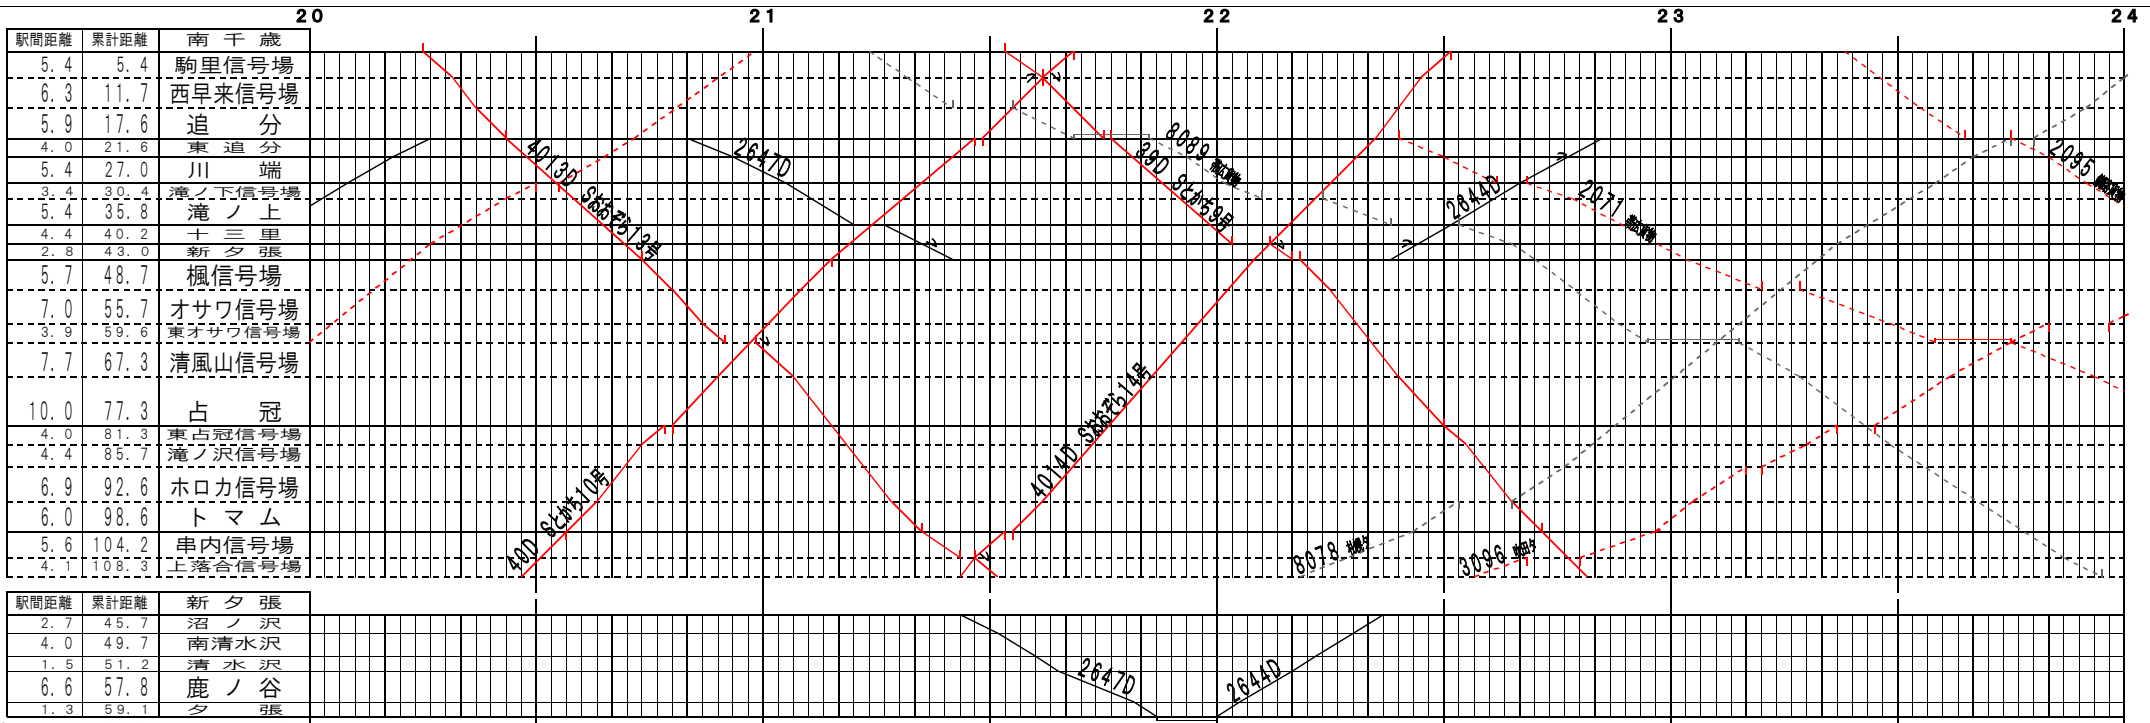

①基本【石勝線】南千歳～上落合信号場、新夕張～夕張(5)
© 2004-2013 SFL All rights reserved.