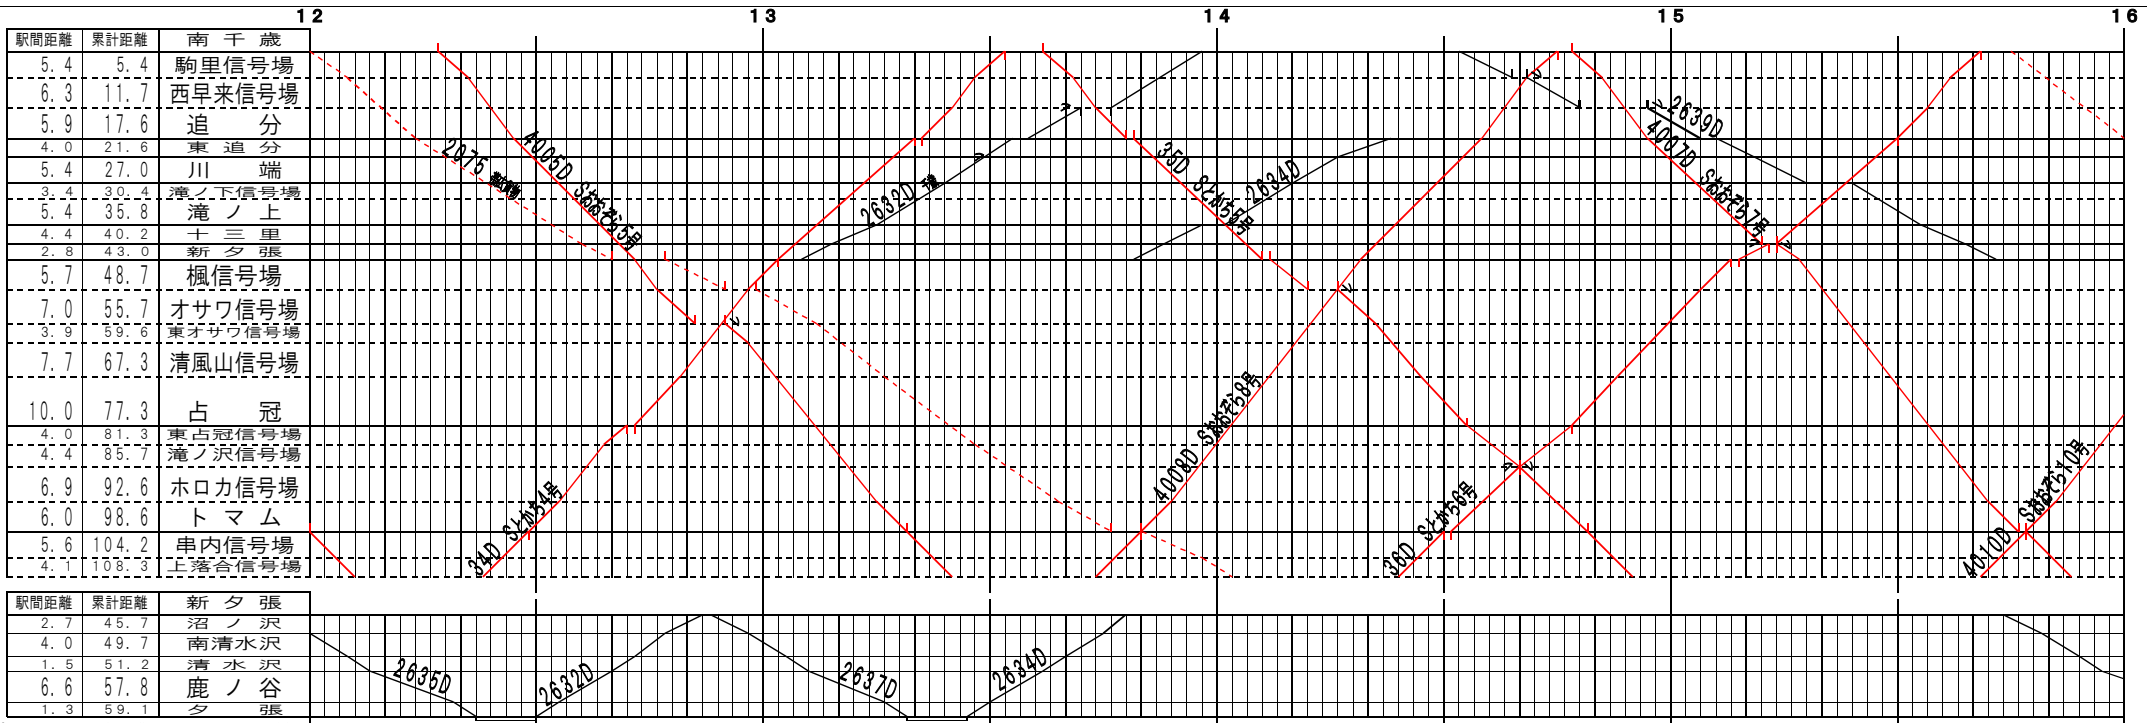

①基本【石勝線】南千歳～上落合信号場、新夕張～夕張(1)  
© 2004-2013 SFL All rights reserved.

①基本【石勝線】南千歳～上落合信号場、新夕張～夕張(2)  
© 2004-2013 SFL All rights reserved.

①基本【石勝線】南千歳～上落合信号場、新夕張～夕張(3)  
© 2004-2013 SFL All rights reserved.