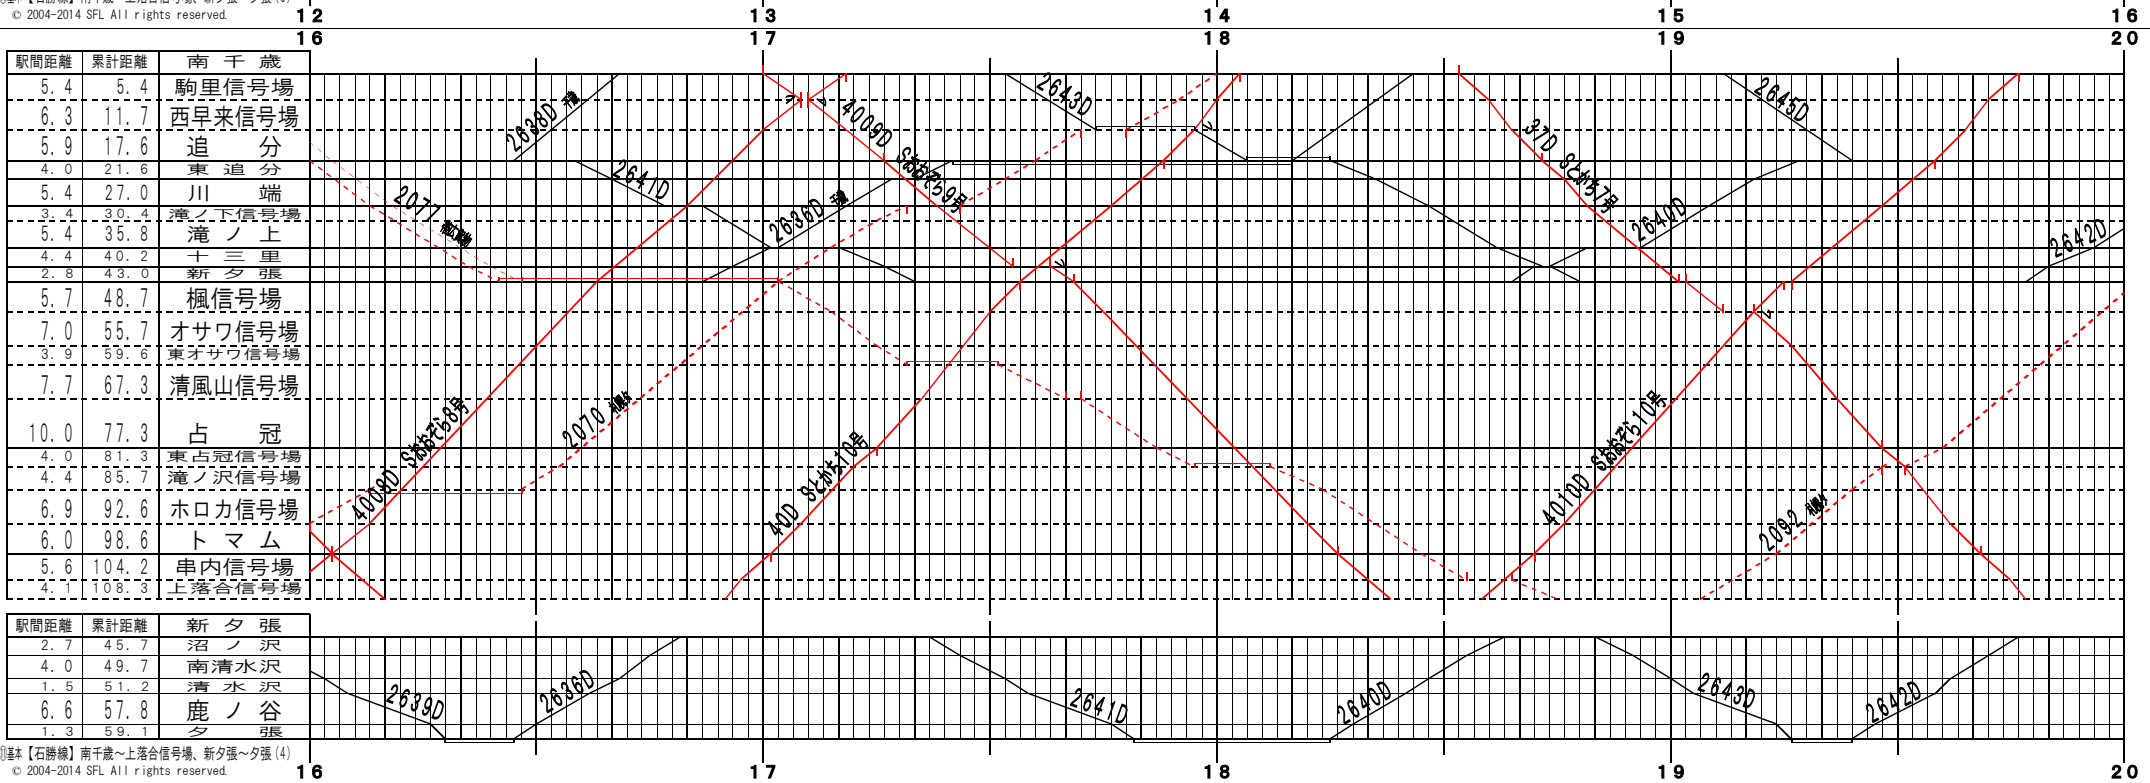

①基本【石勝線】南千歳～上落合信号場、新夕張～夕張(1)  
© 2004-2014 SFL All rights reserved.

②基本【石勝線】南千歳～上落合信号場、新夕張～夕張(2)  
© 2004-2014 SFL All rights reserved.

①基本【石勝線】南千歳～上落合信号場、新夕張～夕張(3)  
© 2004-2014 SFL All rights reserved.