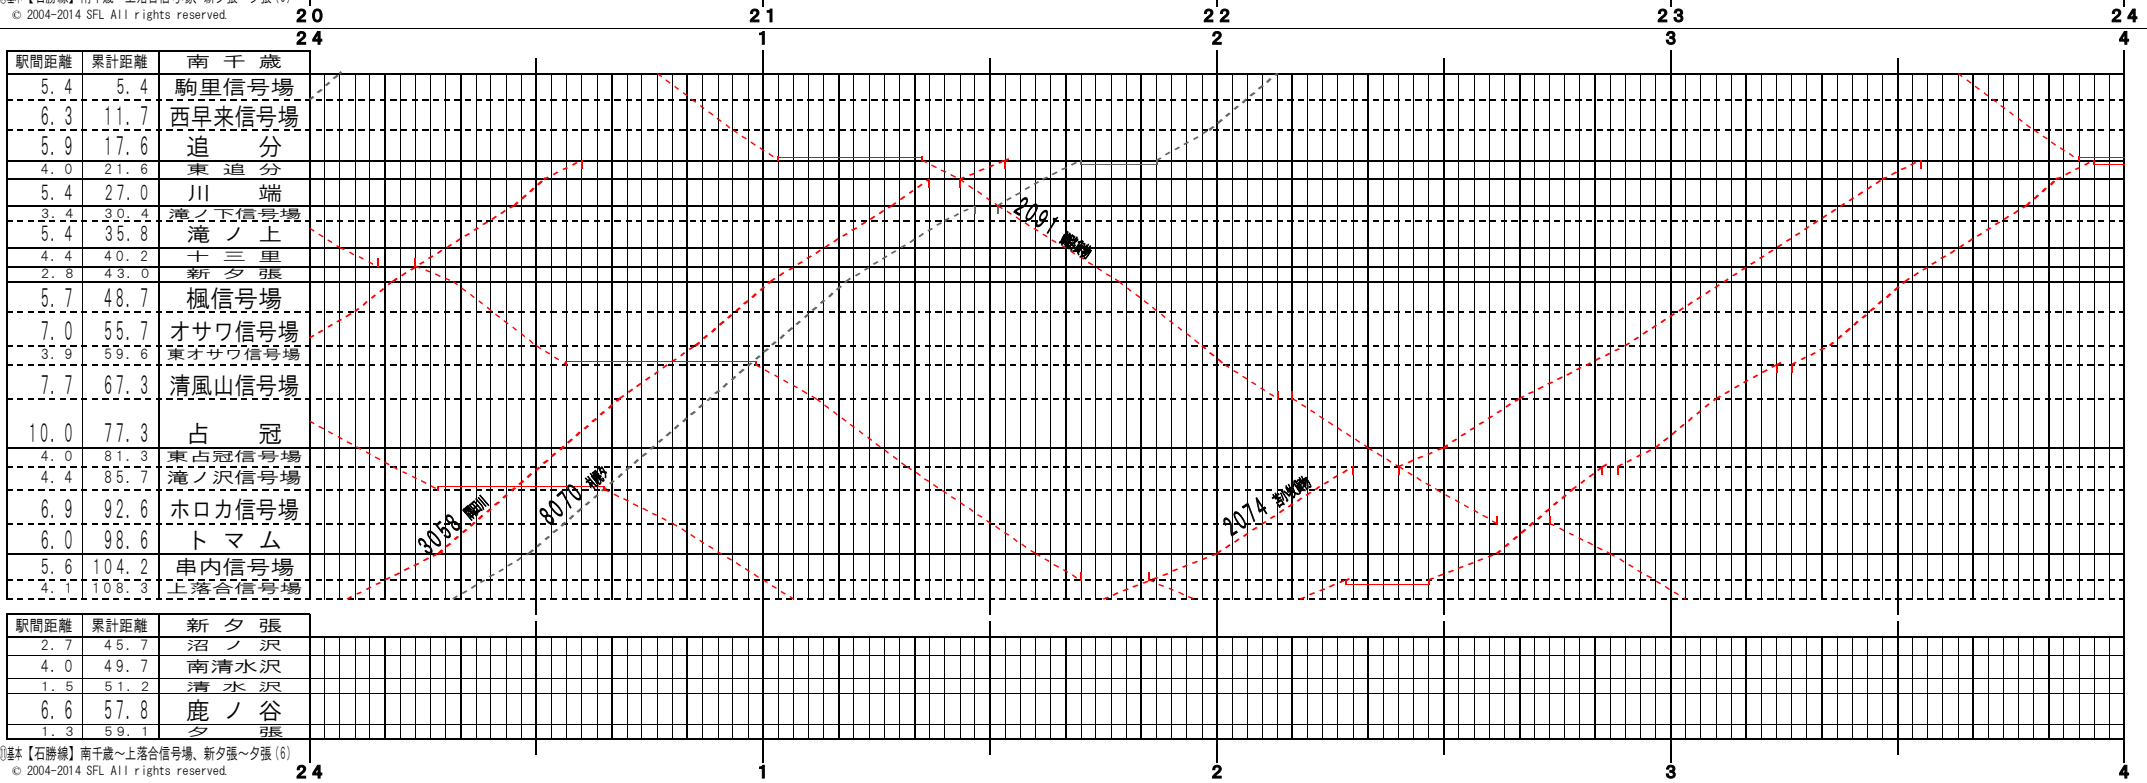

①基本【石勝線】南千歳～上落合信号場、新夕張～夕張(5)
© 2004-2014 SFL All rights reserved.

②基本【石勝線】南千歳～上落合信号場、新夕張～夕張(6)
© 2004-2014 SFL All rights reserved.