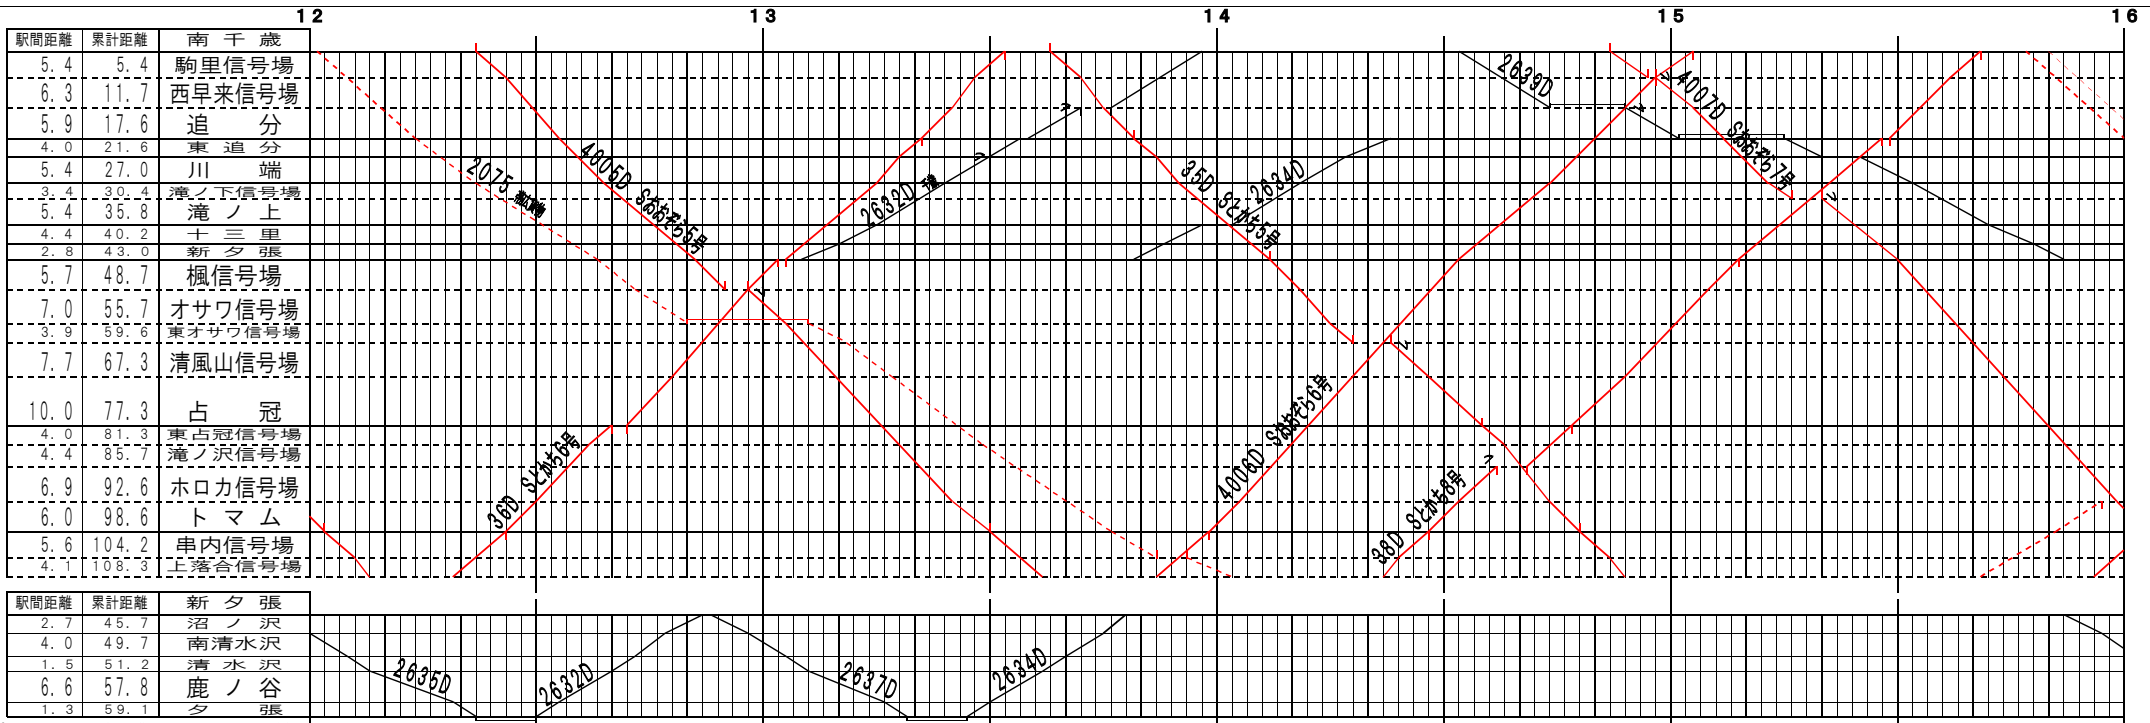

①基本【石勝線】南千歳～上落合信号場、新夕張～夕張(1)  
© 2004-2014 SFL All rights reserved.

②基本【石勝線】南千歳～上落合信号場、新夕張～夕張(2)  
© 2004-2014 SFL All rights reserved.

①基本【石勝線】南千歳～上落合信号場、新夕張～夕張(3)  
© 2004-2014 SFL All rights reserved.