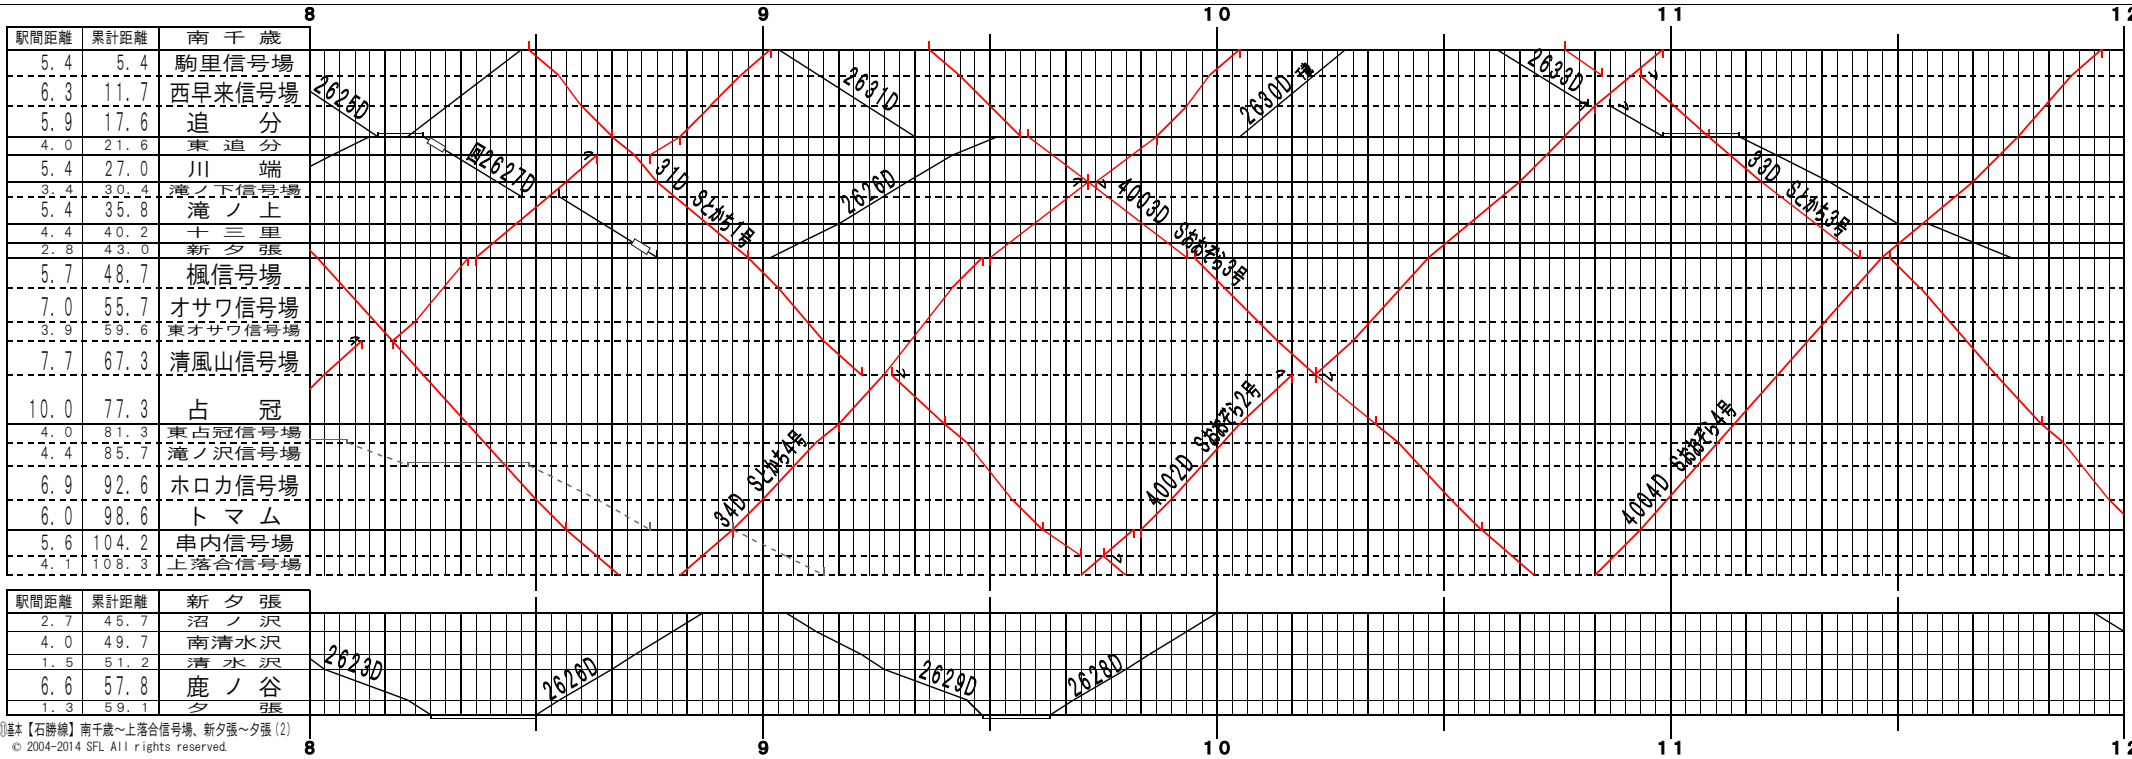

①基本【石勝線】南千歳～上落合信号場、新夕張～夕張(1)  
© 2004-2014 SFL All rights reserved.

②基本【石勝線】南千歳～上落合信号場、新夕張～夕張(2)  
© 2004-2014 SFL All rights reserved.

①基本【石勝線】南千歳～上落合信号場、新夕張～夕張(3)  
© 2004-2014 SFL All rights reserved.