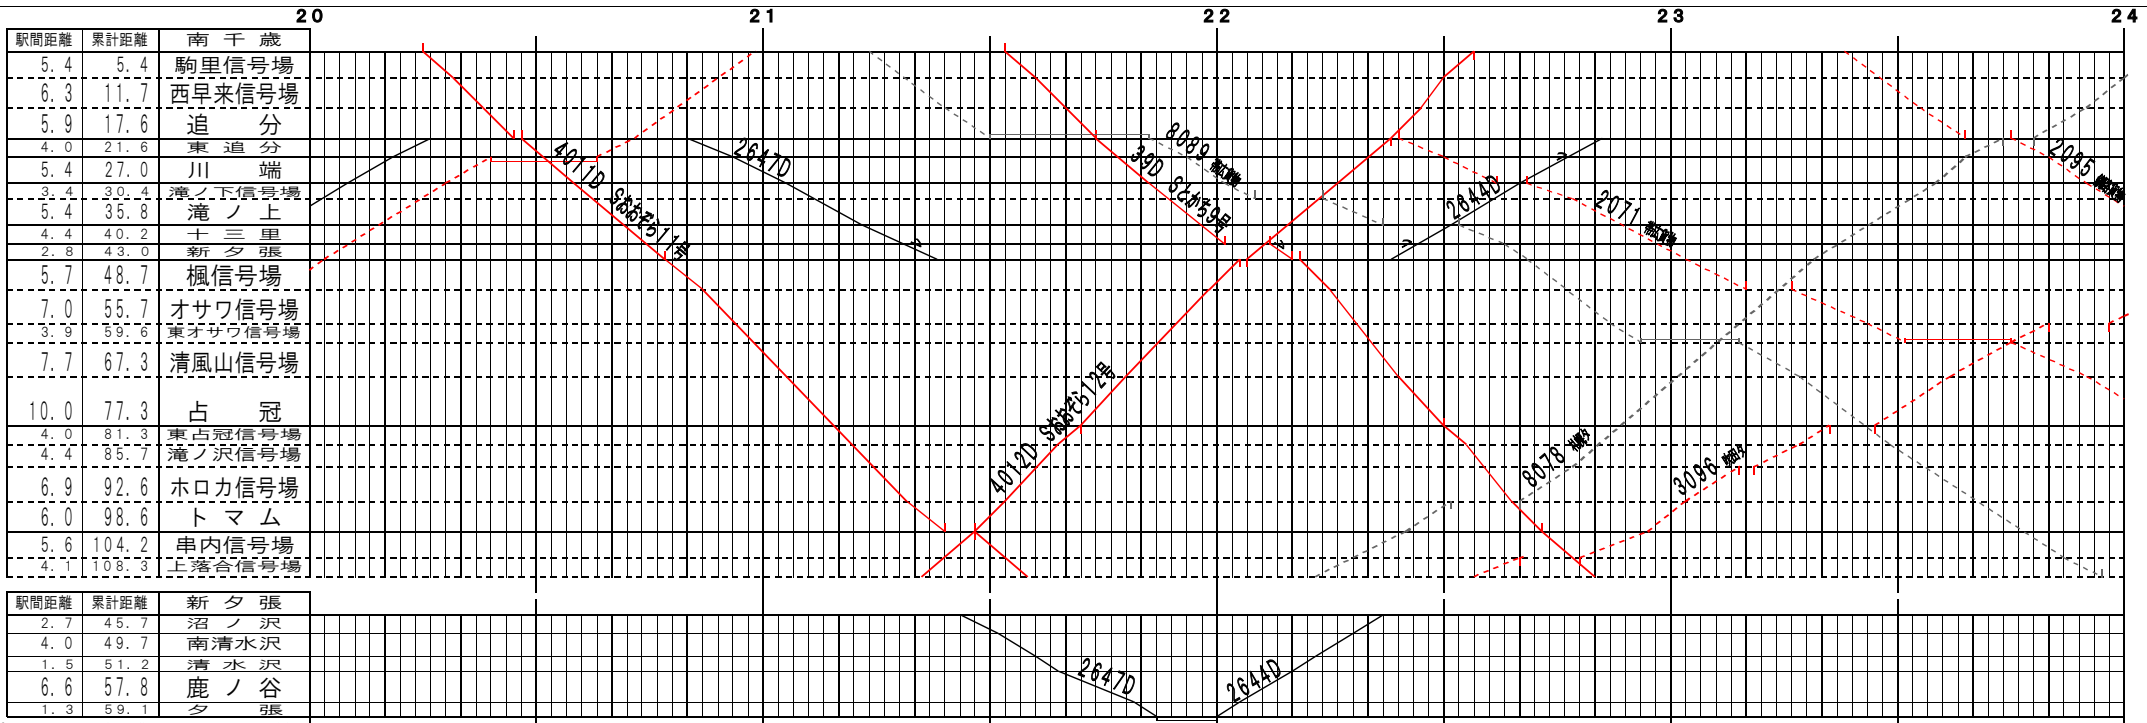

①基本【石勝線】南千歳～上落合信号場、新夕張～夕張(5)
© 2004-2014 SFL All rights reserved.