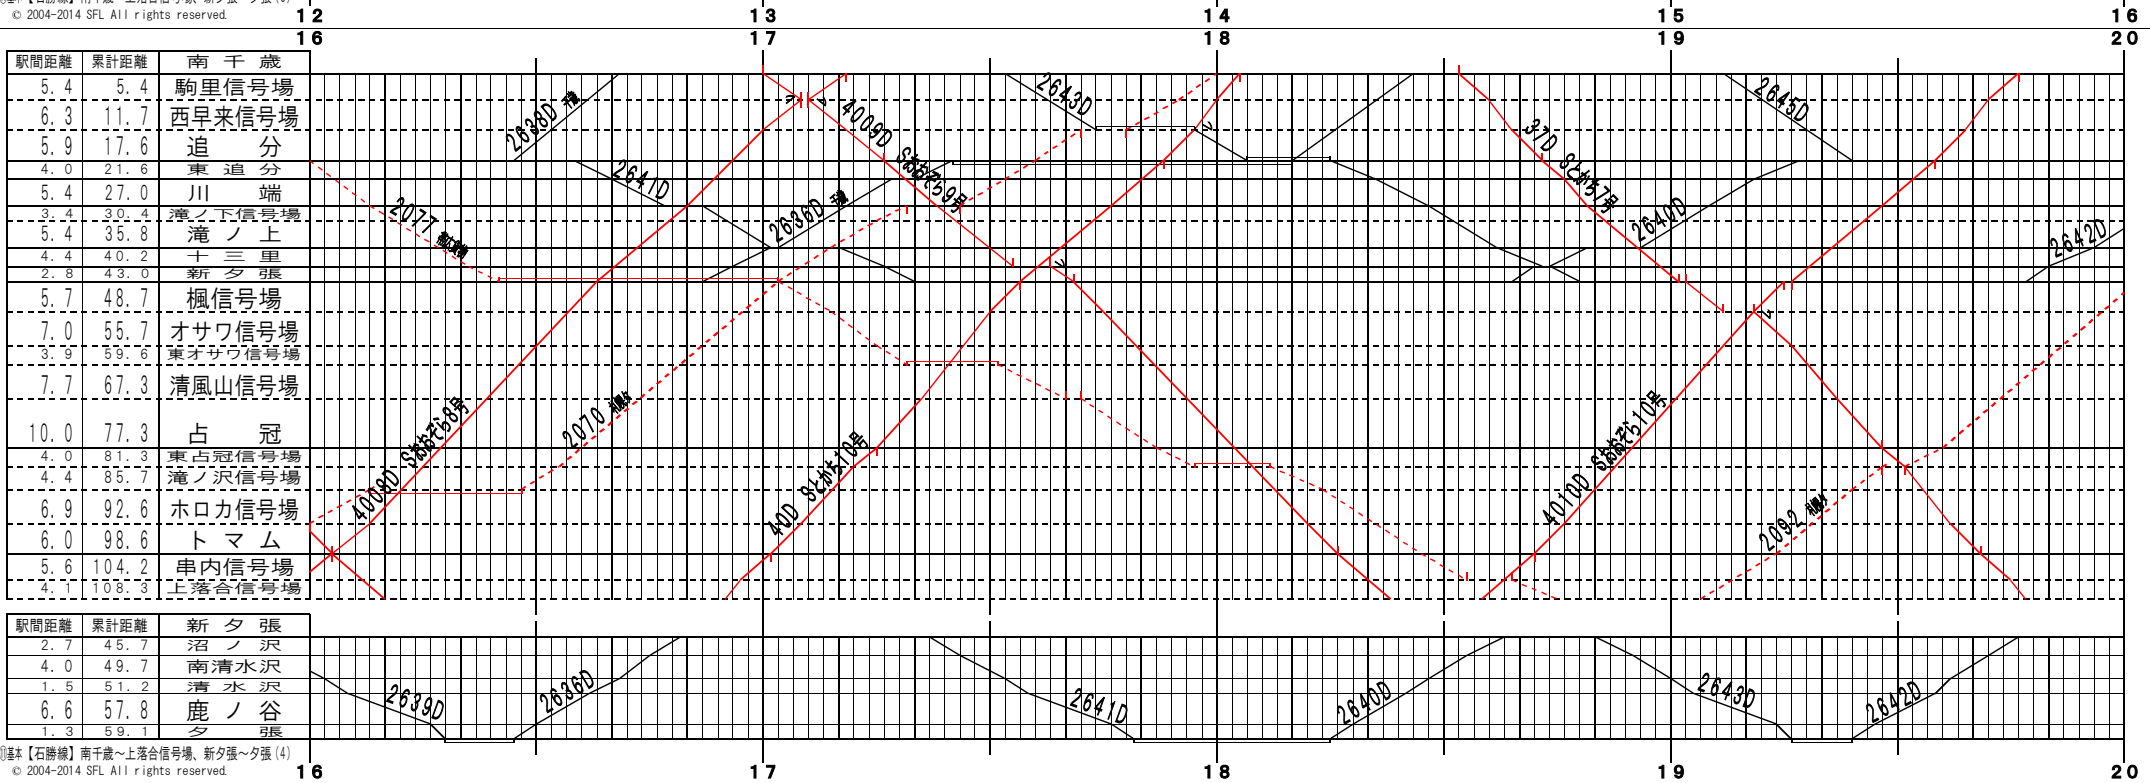

①基本【石勝線】南千歳～上落合信号場、新夕張～夕張(1)
© 2004-2014 SFL All rights reserved.

②基本【石勝線】南千歳～上落合信号場、新夕張～夕張(2)
© 2004-2014 SFL All rights reserved.

①基本【石勝線】南千歳～上落合信号場、新夕張～夕張(3)
© 2004-2014 SFL All rights reserved.

①基本【石勝線】南千歳～上落合信号場、新夕張～夕張(4)
© 2004-2014 SFL All rights reserved.

①基本【石勝線】南千歳～上落合信号場、新夕張～夕張(5)
© 2004-2014 SFL All rights reserved.

②基本【石勝線】南千歳～上落合信号場、新夕張～夕張(6)
© 2004-2014 SFL All rights reserved.