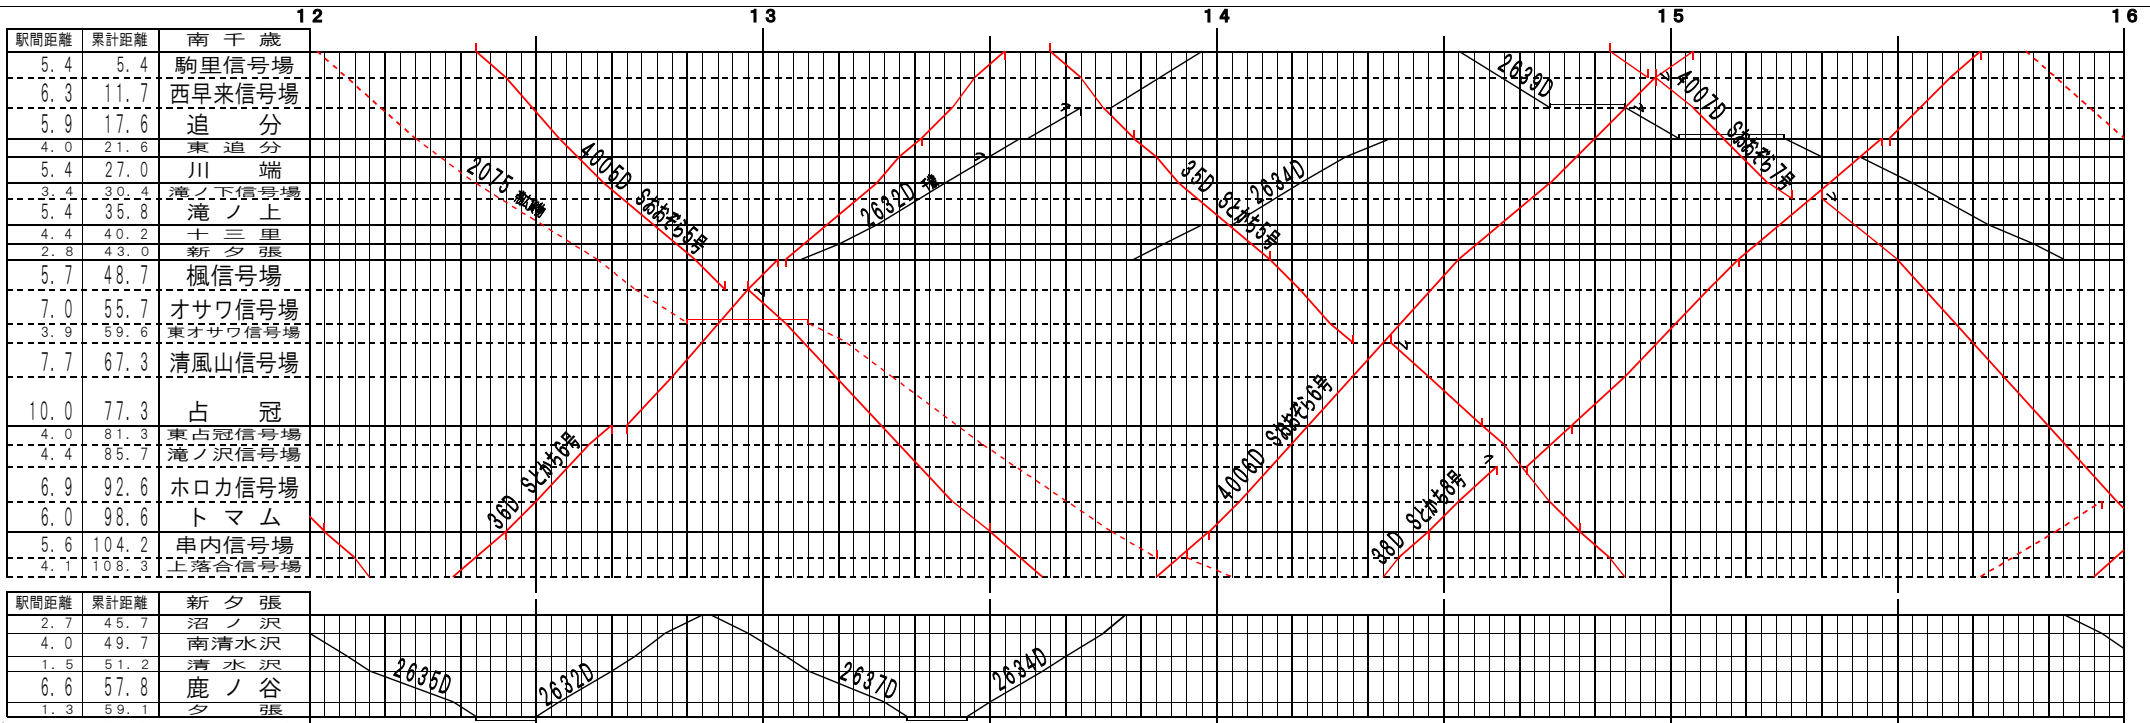

①基本【石勝線】南千歳～上落合信号場、新夕張～夕張(1)
© 2004-2014 SFL All rights reserved.

②基本【石勝線】南千歳～上落合信号場、新夕張～夕張(2)
© 2004-2014 SFL All rights reserved.

①基本【石勝線】南千歳～上落合信号場、新夕張～夕張(3)
© 2004-2014 SFL All rights reserved.

①基本【石勝線】南千歳～上落合信号場、新夕張～夕張(4)
© 2004-2014 SFL All rights reserved.

①基本【石勝線】南千歳～上落合信号場、新夕張～夕張(5)
© 2004-2014 SFL All rights reserved.

②基本【石勝線】南千歳～上落合信号場、新夕張～夕張(6)
© 2004-2014 SFL All rights reserved.