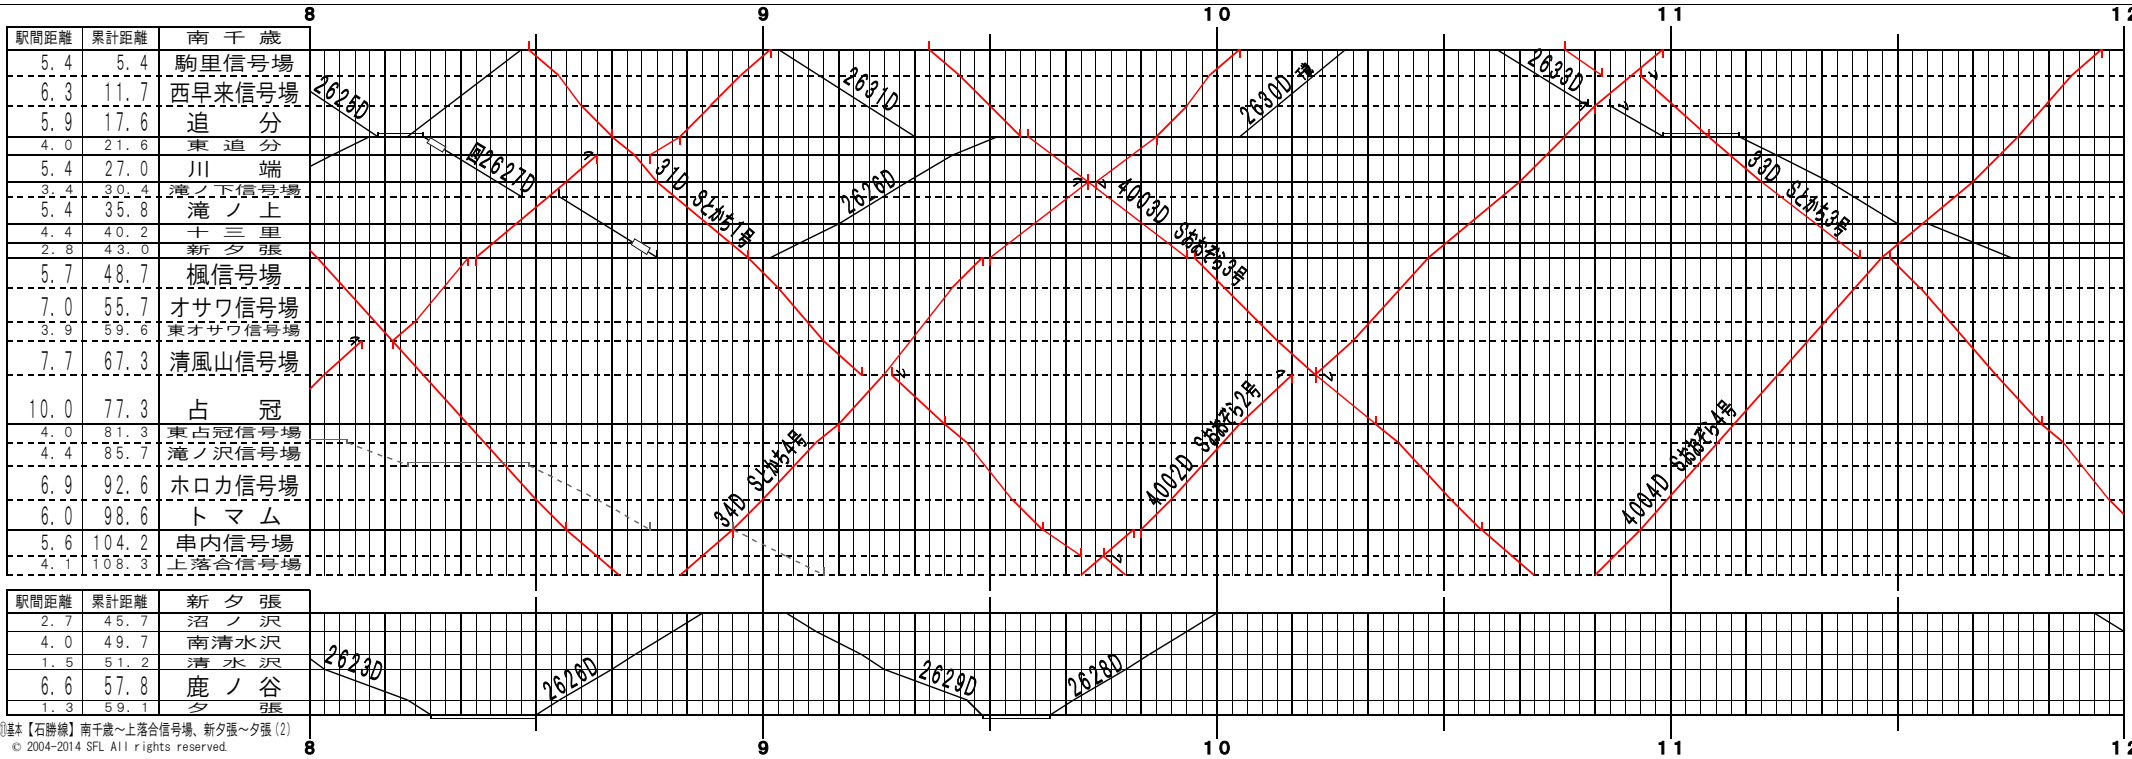

①基本【石勝線】南千歳～上落合信号場、新夕張～夕張(1)
© 2004-2014 SFL All rights reserved.

②基本【石勝線】南千歳～上落合信号場、新夕張～夕張(2)
© 2004-2014 SFL All rights reserved.

①基本【石勝線】南千歳～上落合信号場、新夕張～夕張(3)
© 2004-2014 SFL All rights reserved.

①基本【石勝線】南千歳～上落合信号場、新夕張～夕張(4)
© 2004-2014 SFL All rights reserved.