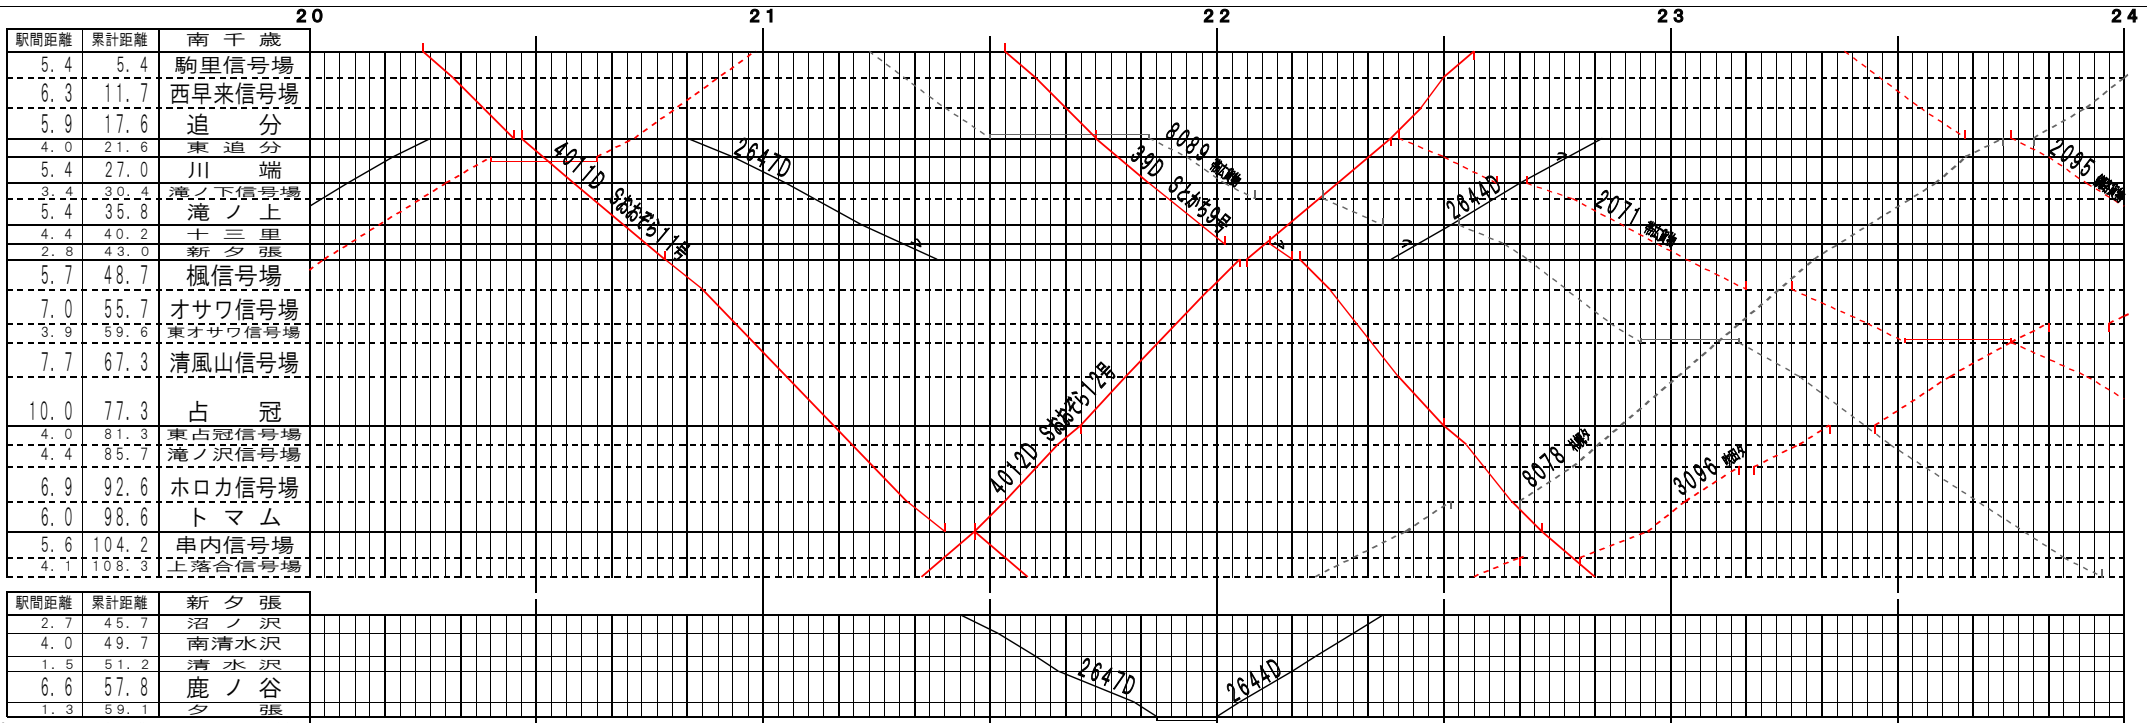

①基本【石勝線】南千歳～上落合信号場、新夕張～夕張(1)
© 2004-2014 SFL All rights reserved.

②基本【石勝線】南千歳～上落合信号場、新夕張～夕張(2)
© 2004-2014 SFL All rights reserved.

①基本【石勝線】南千歳～上落合信号場、新夕張～夕張(3)
© 2004-2014 SFL All rights reserved.

①基本【石勝線】南千歳～上落合信号場、新夕張～夕張(4)
© 2004-2014 SFL All rights reserved.