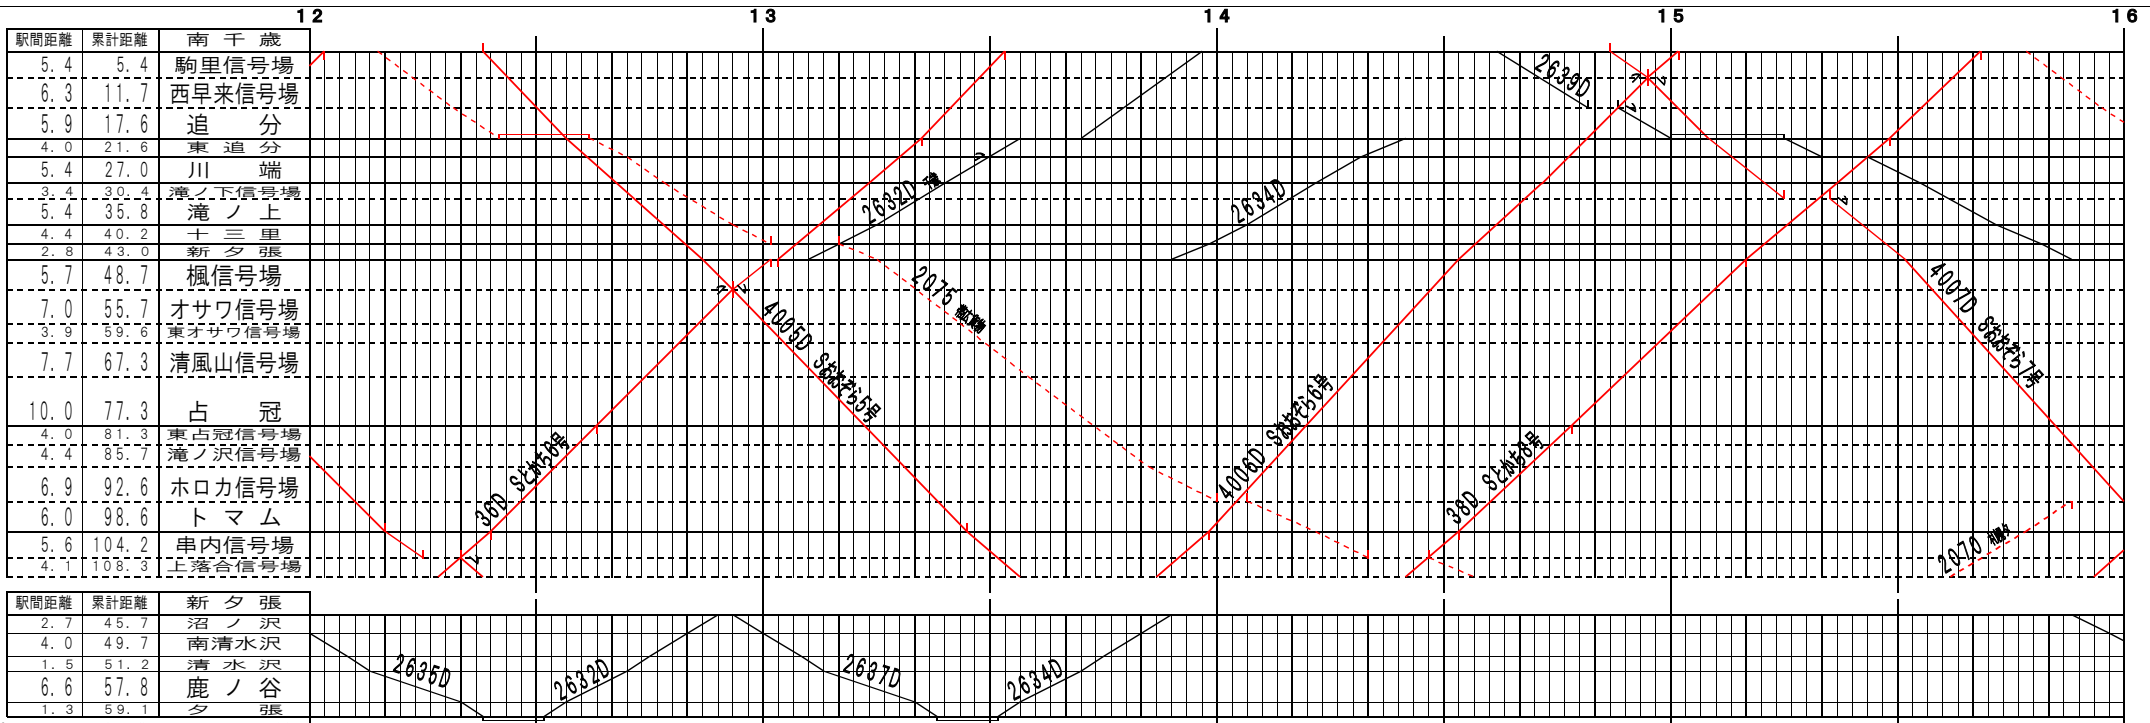

①基本【石勝線】南千歳～上落合信号場、新夕張～夕張(1)  
© 2004-2015 SFL All rights reserved.

②基本【石勝線】南千歳～上落合信号場、新夕張～夕張(2)  
© 2004-2015 SFL All rights reserved.

①基本【石勝線】南千歳～上落合信号場、新夕張～夕張(3)  
© 2004-2015 SFL All rights reserved.