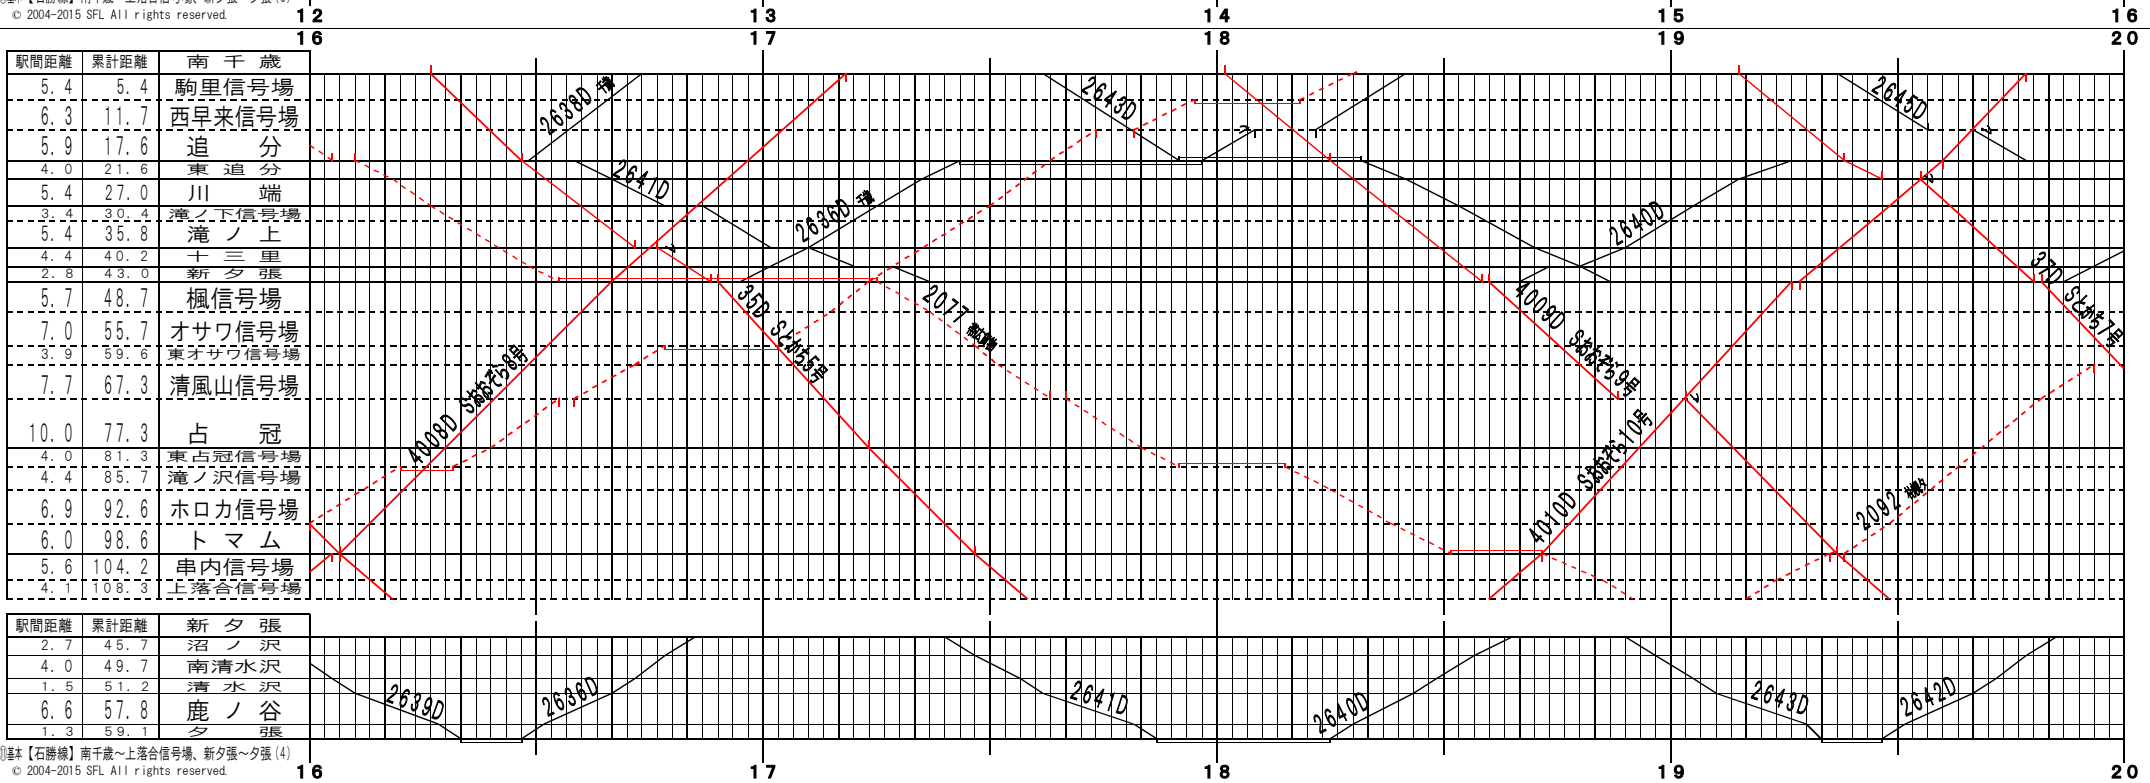

①基本【石勝線】南千歳～上落合信号場、新夕張～夕張(1)  
© 2004-2015 SFL All rights reserved.

②基本【石勝線】南千歳～上落合信号場、新夕張～夕張(2)  
© 2004-2015 SFL All rights reserved.

①基本【石勝線】南千歳～上落合信号場、新夕張～夕張(3)  
© 2004-2015 SFL All rights reserved.