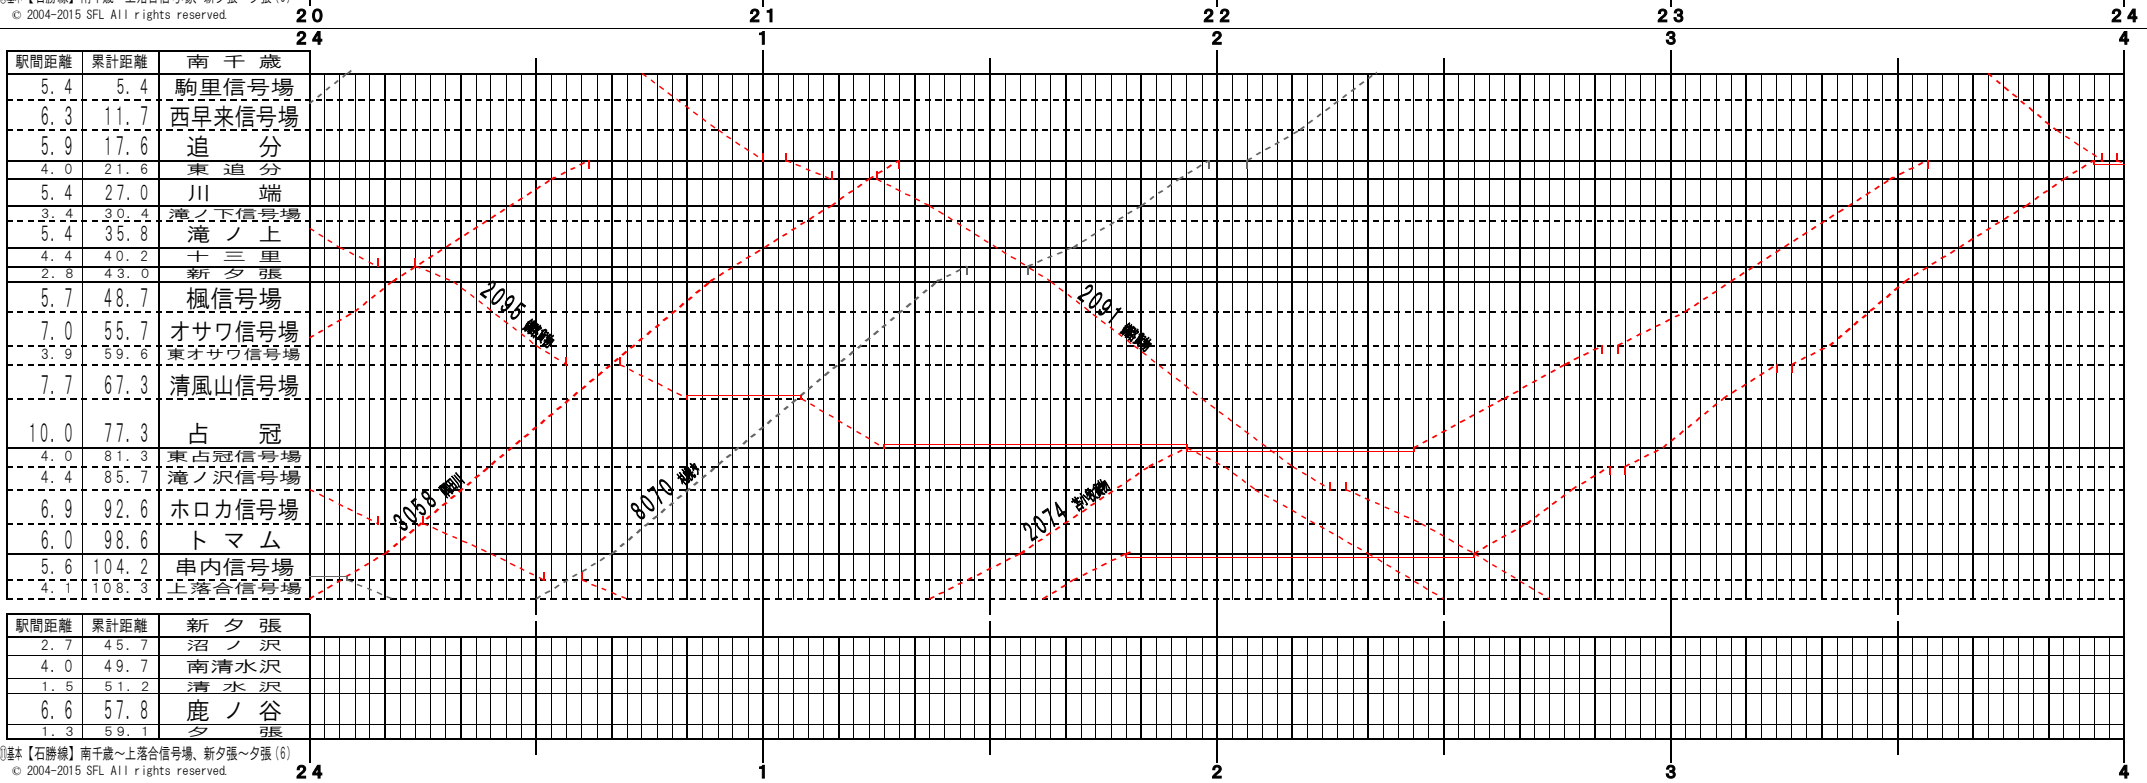

①基本【石勝線】南千歳～上落合信号場、新夕張～夕張(5)
© 2004-2015 SFL All rights reserved.

②基本【石勝線】南千歳～上落合信号場、新夕張～夕張(6)
© 2004-2015 SFL All rights reserved.