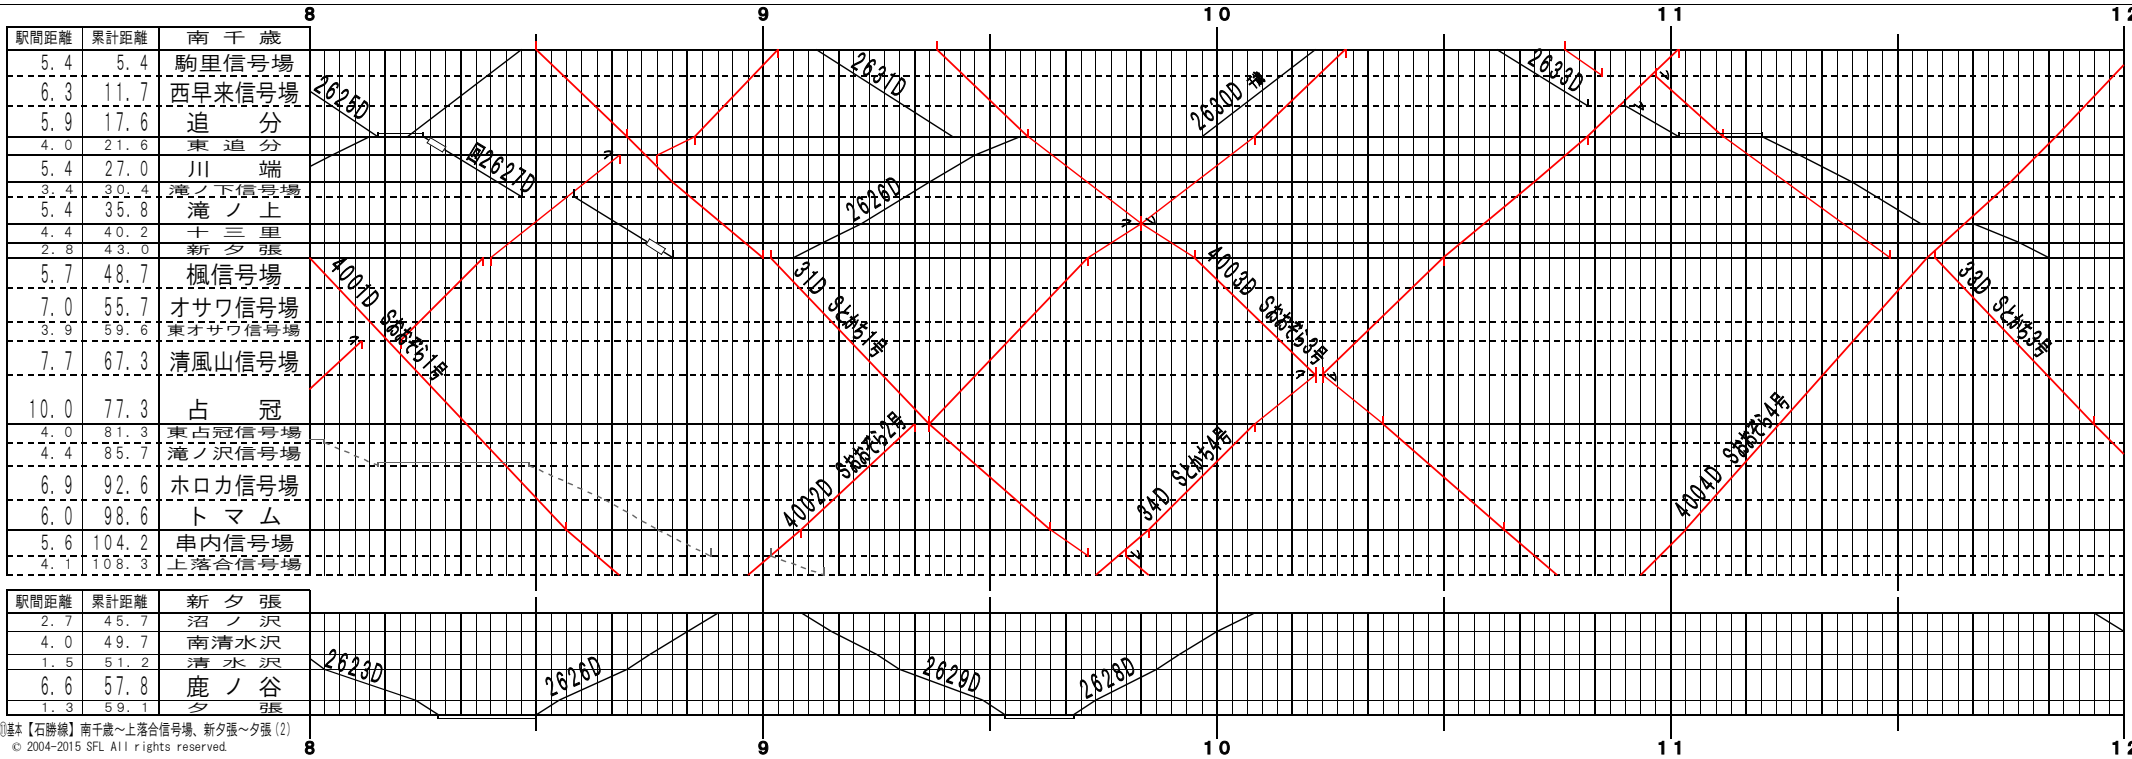

①基本【石勝線】南千歳～上落合信号場、新夕張～夕張(1)  
© 2004-2015 SFL All rights reserved.

②基本【石勝線】南千歳～上落合信号場、新夕張～夕張(2)  
© 2004-2015 SFL All rights reserved.

①基本【石勝線】南千歳～上落合信号場、新夕張～夕張(3)  
© 2004-2015 SFL All rights reserved.