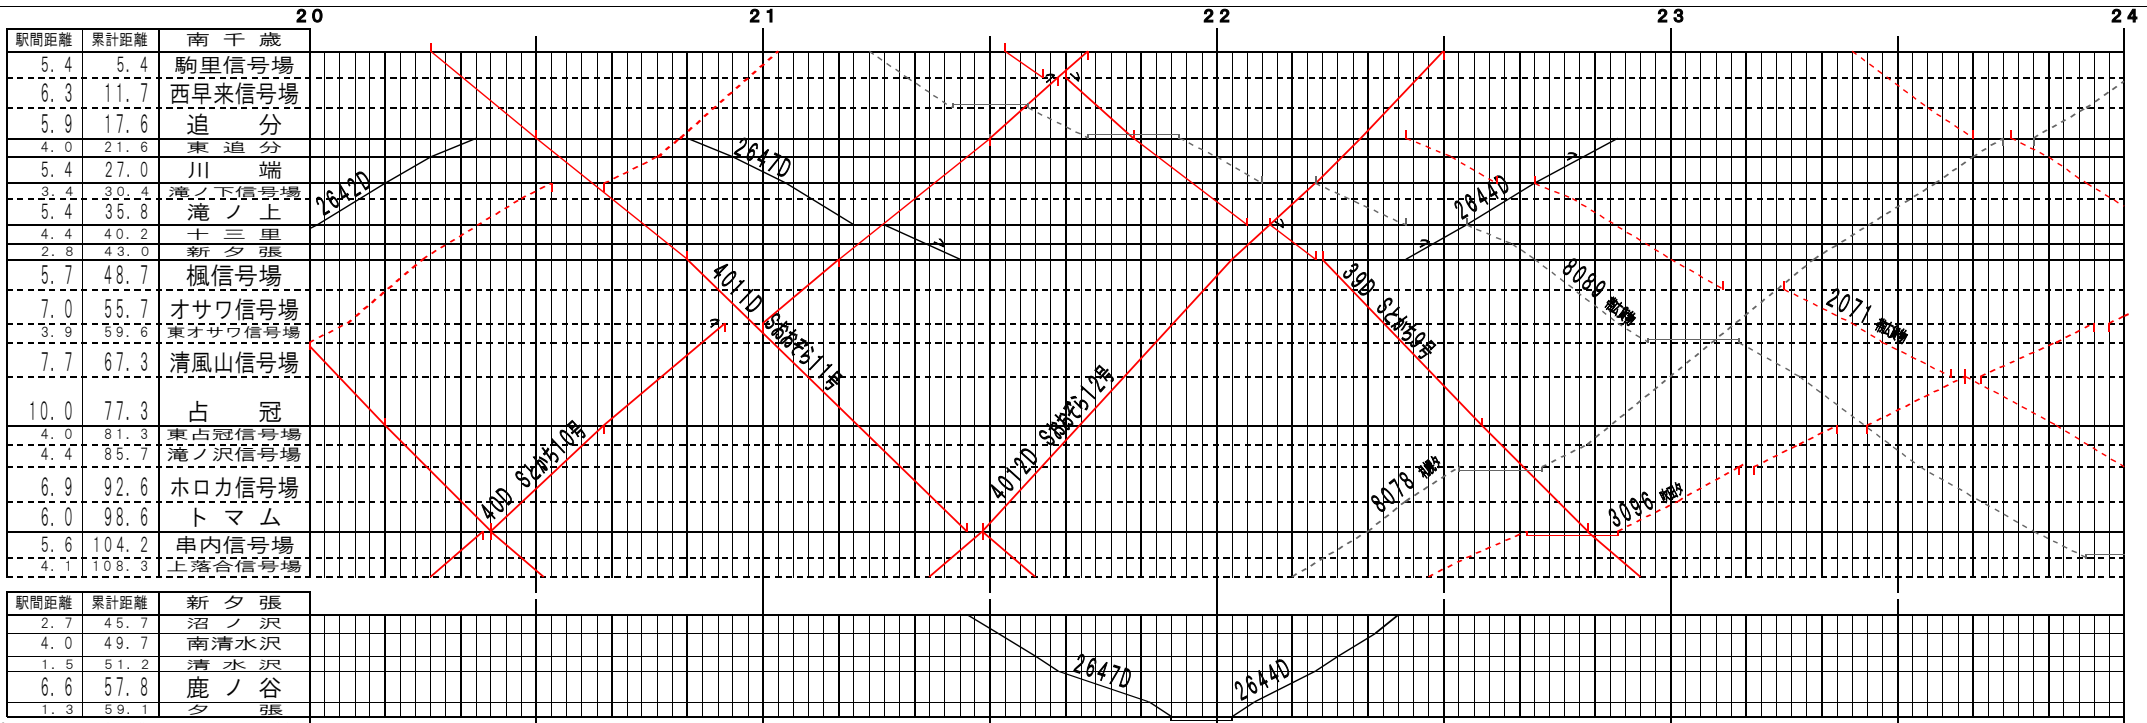

①基本【石勝線】南千歳～上落合信号場、新夕張～夕張(5)
© 2004-2015 SFL All rights reserved.