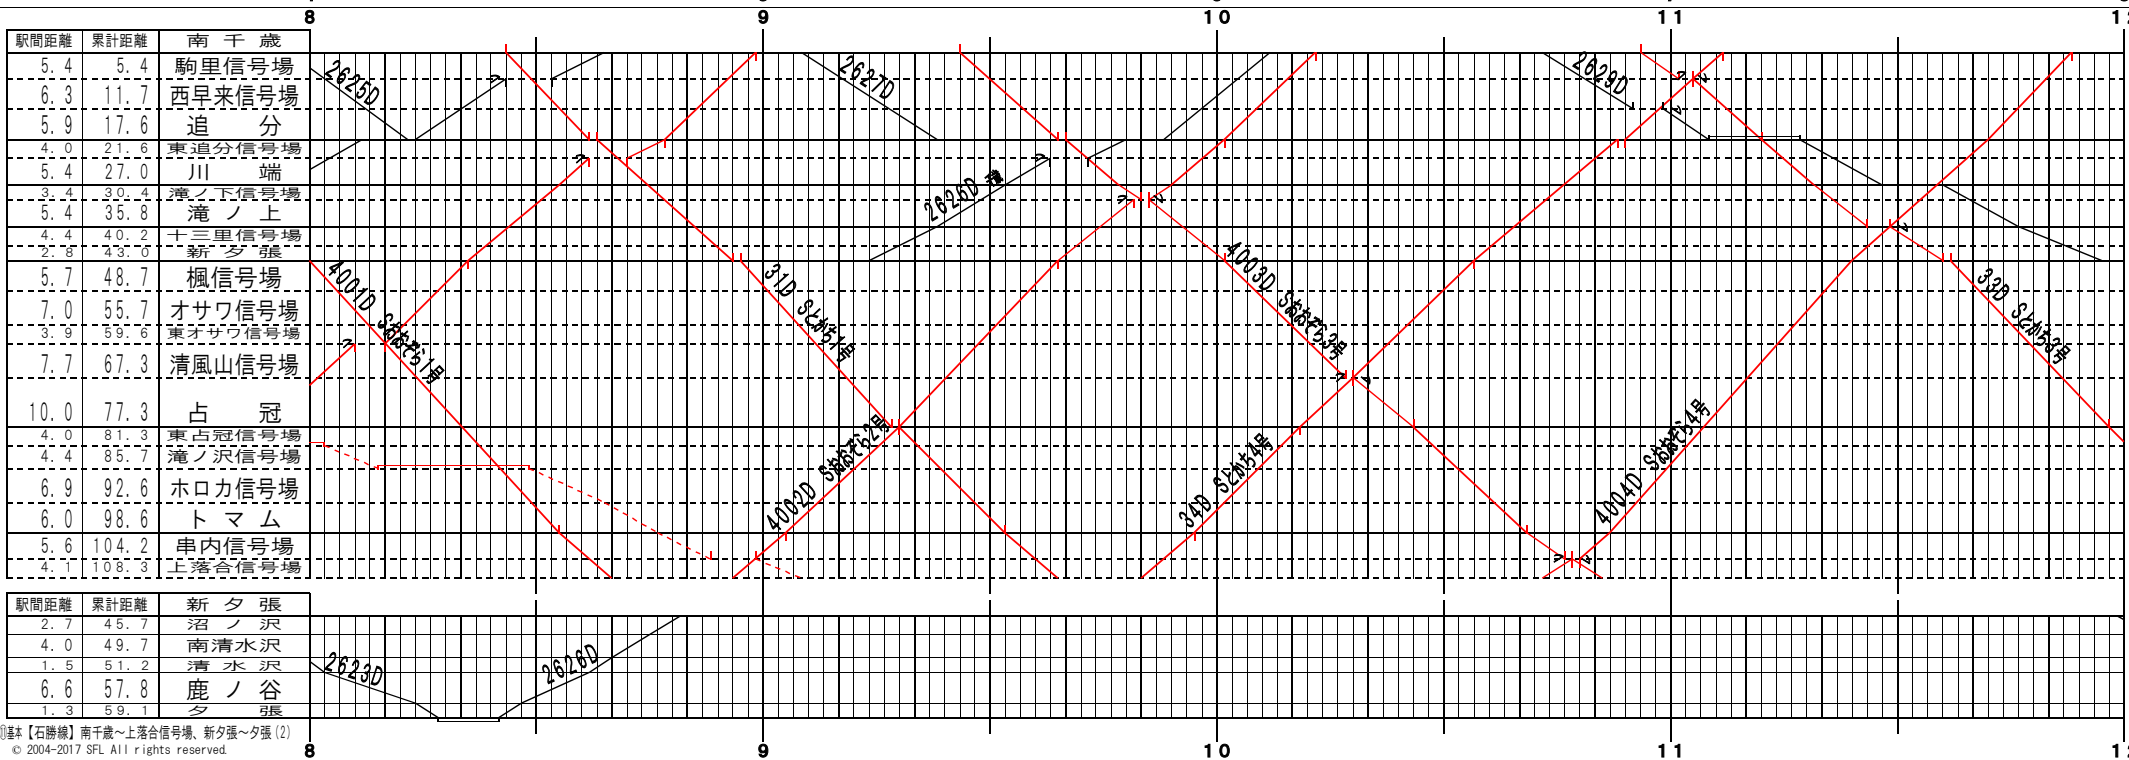

①基本【石勝線】南千歳～上落合信号場、新夕張～夕張(1)
© 2004-2017 SFL All rights reserved.

①基本【石勝線】南千歳～上落合信号場、新夕張～夕張(2)
© 2004-2017 SFL All rights reserved.

①基本【石勝線】南千歳～上落合信号場、新夕張～夕張(3)
© 2004-2017 SFL All rights reserved.

①基本【石勝線】南千歳～上落合信号場、新夕張～夕張(4)
© 2004-2017 SFL All rights reserved.