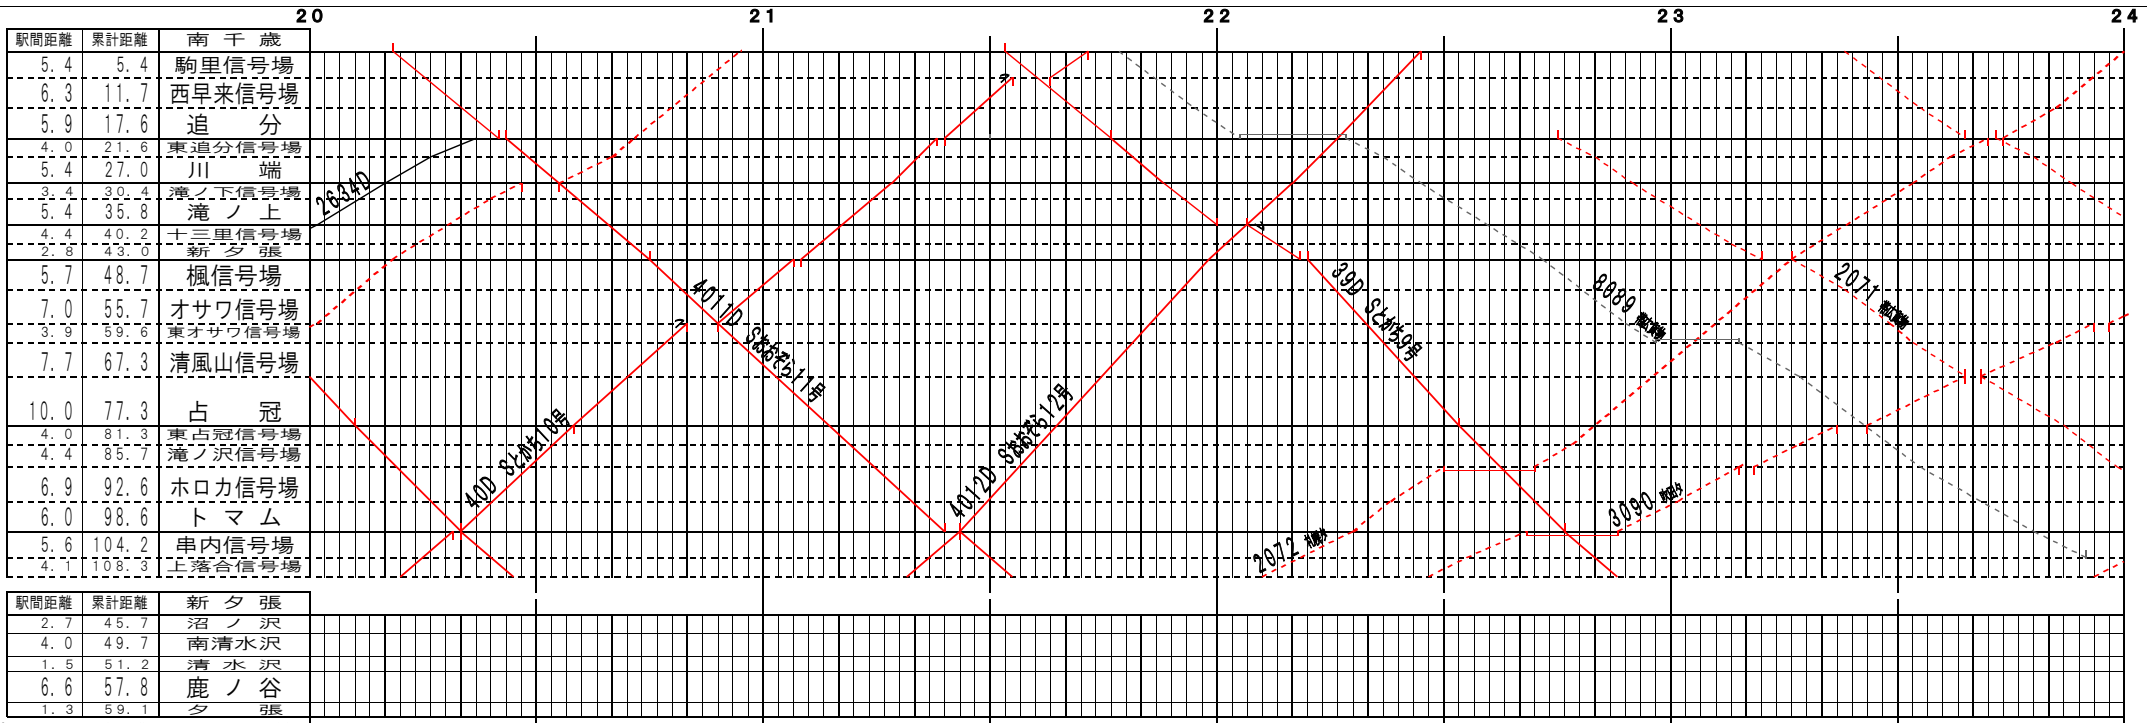

①基本【石勝線】南千歳～上落合信号場、新夕張～夕張(1)
© 2004-2017 SFL All rights reserved.

①基本【石勝線】南千歳～上落合信号場、新夕張～夕張(2)
© 2004-2017 SFL All rights reserved.

①基本【石勝線】南千歳～上落合信号場、新夕張～夕張(3)
© 2004-2017 SFL All rights reserved.

①基本【石勝線】南千歳～上落合信号場、新夕張～夕張(4)
© 2004-2017 SFL All rights reserved.

①基本【石勝線】南千歳～上落合信号場、新夕張～夕張(5)
© 2004-2017 SFL All rights reserved.

①基本【石勝線】南千歳～上落合信号場、新夕張～夕張(6)
© 2004-2017 SFL All rights reserved.