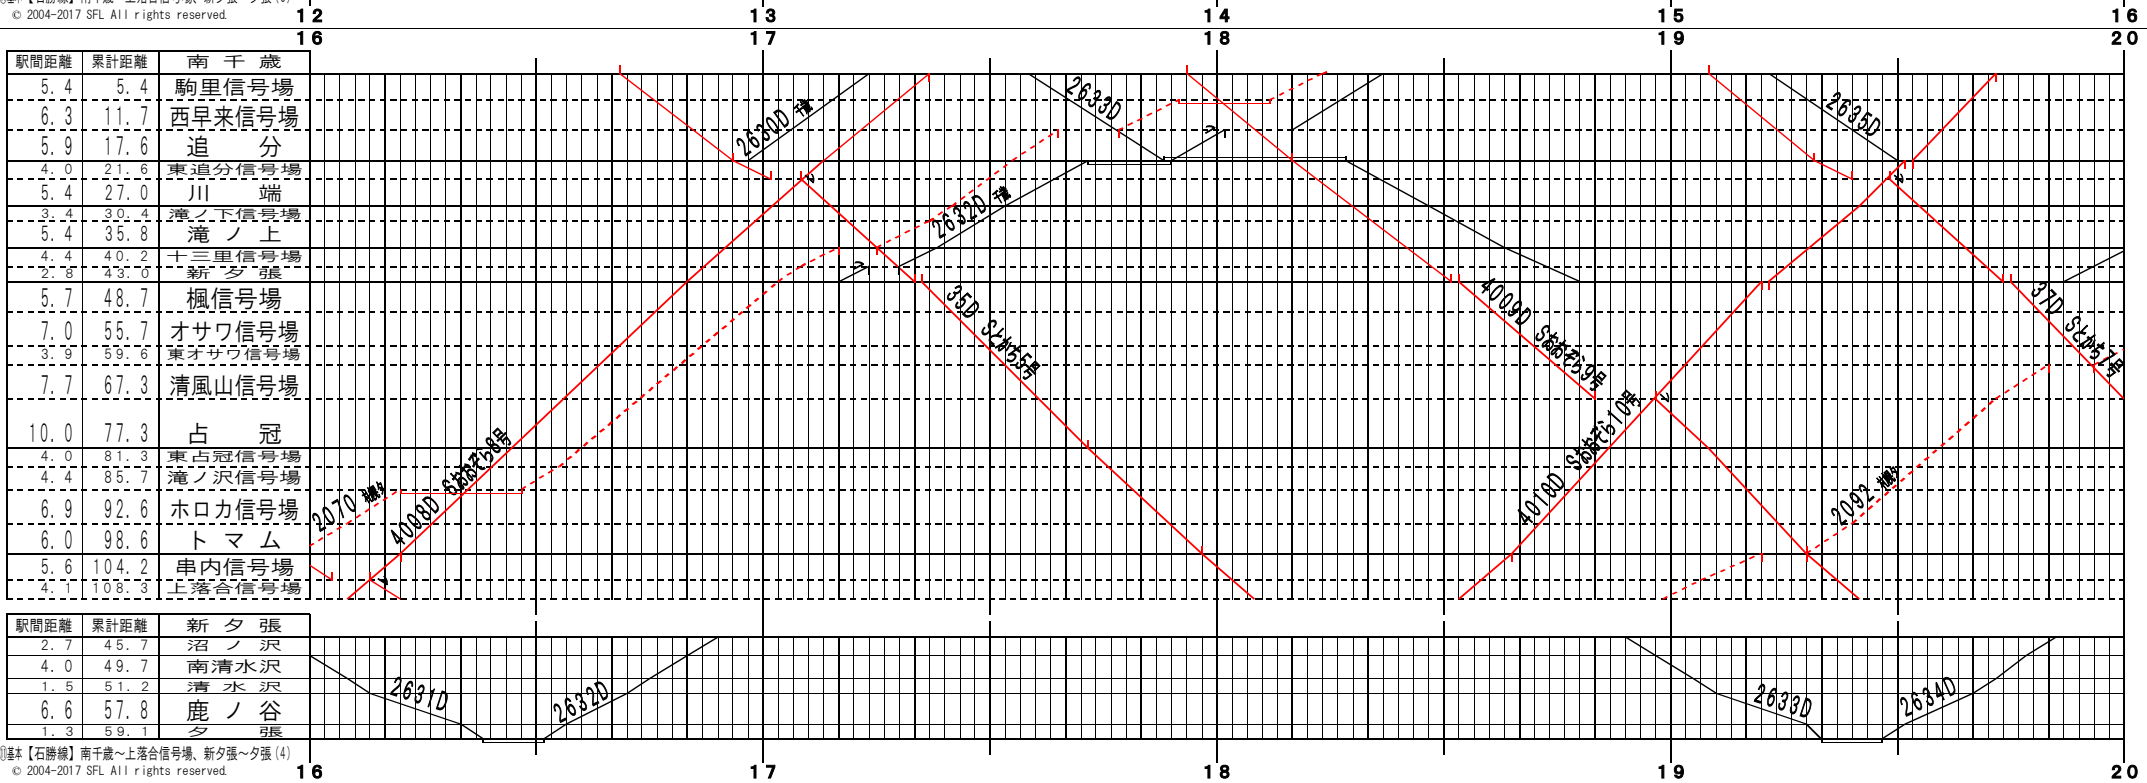

①基本【石勝線】南千歳～上落合信号場、新夕張～夕張(1)
© 2004-2017 SFL All rights reserved.

①基本【石勝線】南千歳～上落合信号場、新夕張～夕張(2)
© 2004-2017 SFL All rights reserved.

①基本【石勝線】南千歳～上落合信号場、新夕張～夕張(3)
© 2004-2017 SFL All rights reserved.

①基本【石勝線】南千歳～上落合信号場、新夕張～夕張(4)
© 2004-2017 SFL All rights reserved.