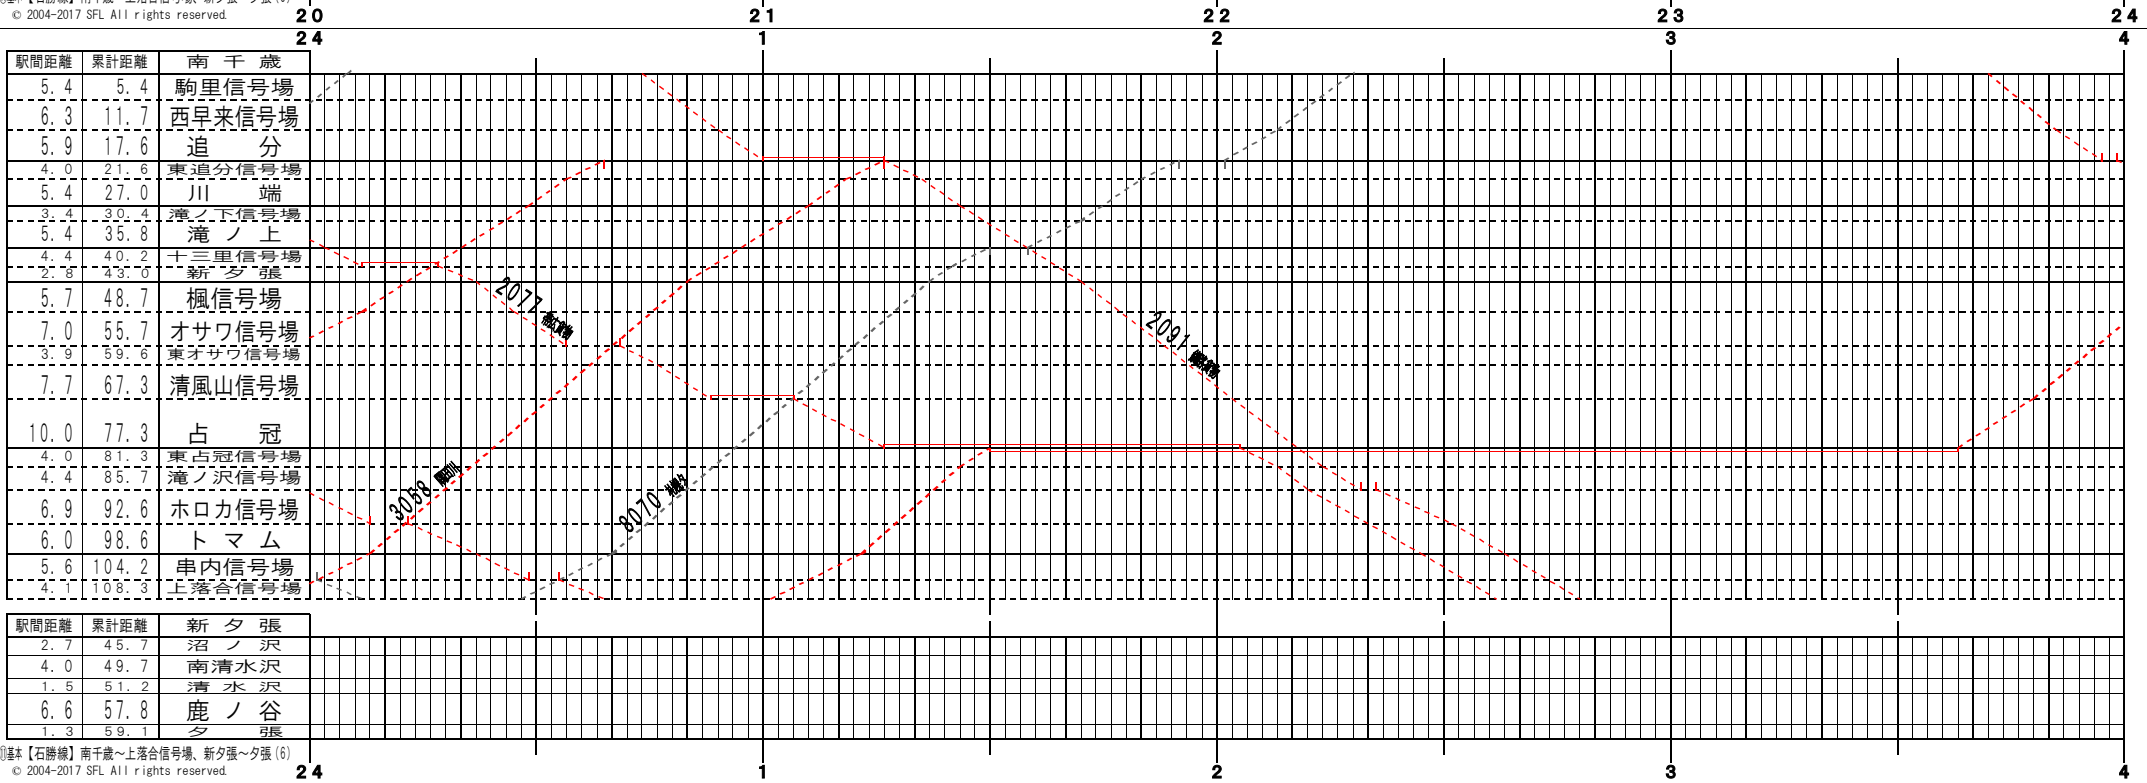

①基本【石勝線】南千歳～上落合信号場、新夕張～夕張(5)
© 2004-2017 SFL All rights reserved.

①基本【石勝線】南千歳～上落合信号場、新夕張～夕張(6)
© 2004-2017 SFL All rights reserved.