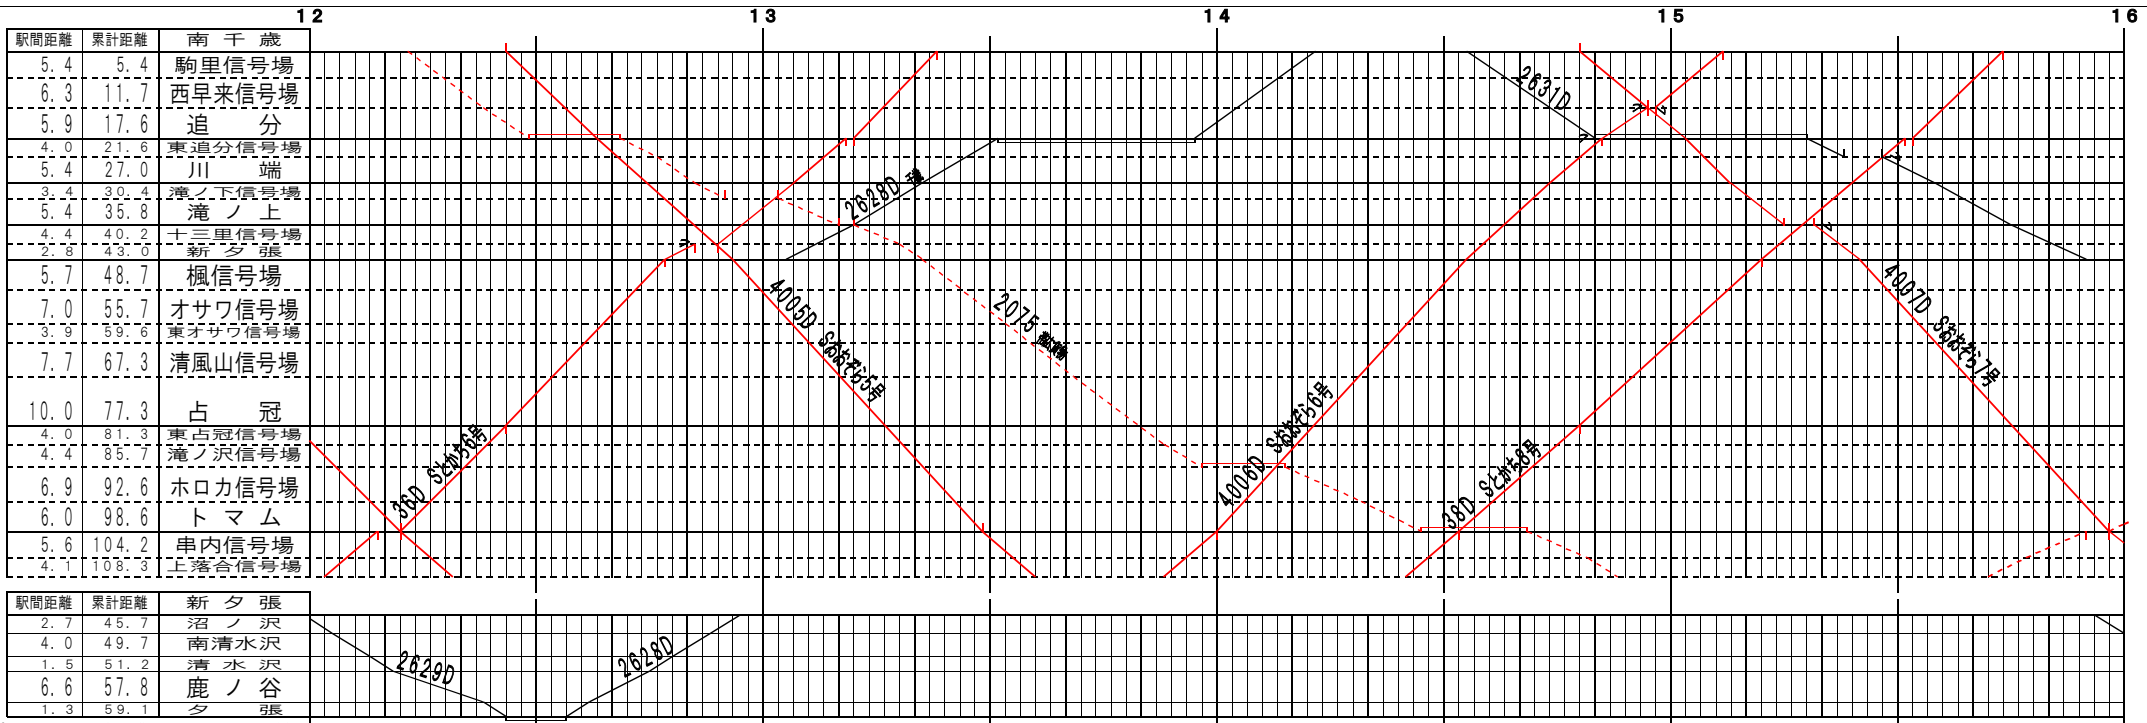

①基本【石勝線】南千歳～上落合信号場、新夕張～夕張(1)
© 2004-2017 SFL All rights reserved.

①基本【石勝線】南千歳～上落合信号場、新夕張～夕張(2)
© 2004-2017 SFL All rights reserved.

①基本【石勝線】南千歳～上落合信号場、新夕張～夕張(3)
© 2004-2017 SFL All rights reserved.

①基本【石勝線】南千歳～上落合信号場、新夕張～夕張(4)
© 2004-2017 SFL All rights reserved.