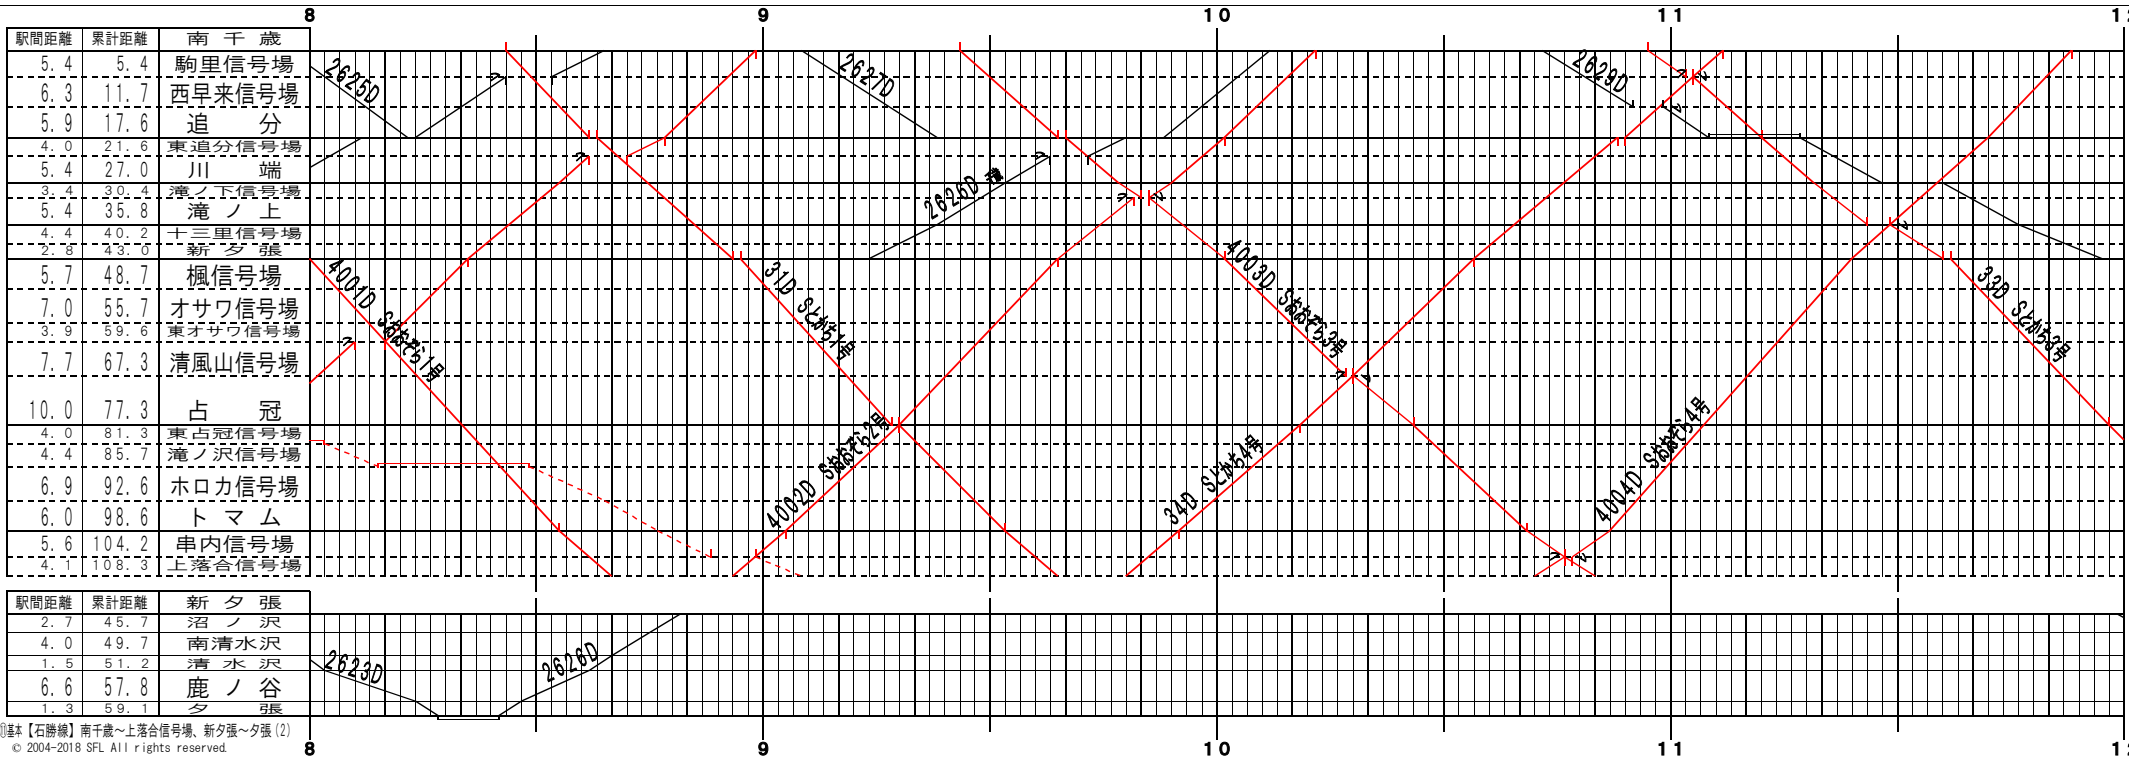

①基本【石勝線】南千歳～上落合信号場、新夕張～夕張(1)
© 2004-2018 SFL All rights reserved.

②基本【石勝線】南千歳～上落合信号場、新夕張～夕張(2)
© 2004-2018 SFL All rights reserved.

①基本【石勝線】南千歳～上落合信号場、新夕張～夕張(3)
© 2004-2018 SFL All rights reserved.

①基本【石勝線】南千歳～上落合信号場、新夕張～夕張(4)
© 2004-2018 SFL All rights reserved.