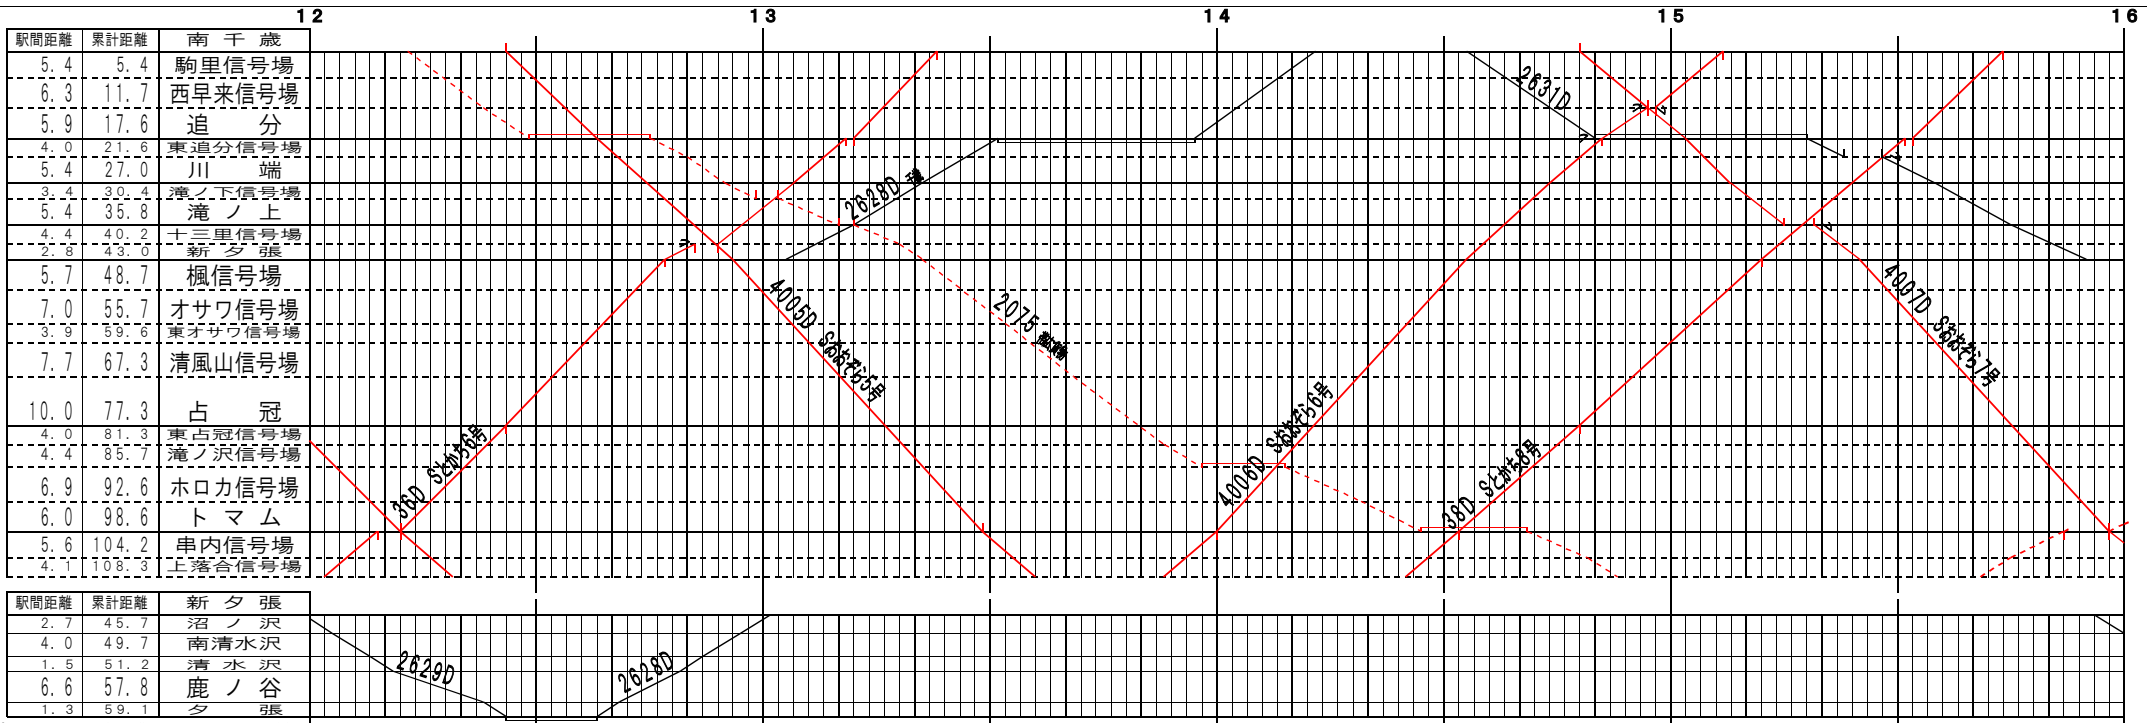

①基本【石勝線】南千歳～上落合信号場、新夕張～夕張(1)
© 2004-2018 SFL All rights reserved.

②基本【石勝線】南千歳～上落合信号場、新夕張～夕張(2)
© 2004-2018 SFL All rights reserved.

①基本【石勝線】南千歳～上落合信号場、新夕張～夕張(3)
© 2004-2018 SFL All rights reserved.

①基本【石勝線】南千歳～上落合信号場、新夕張～夕張(4)
© 2004-2018 SFL All rights reserved.