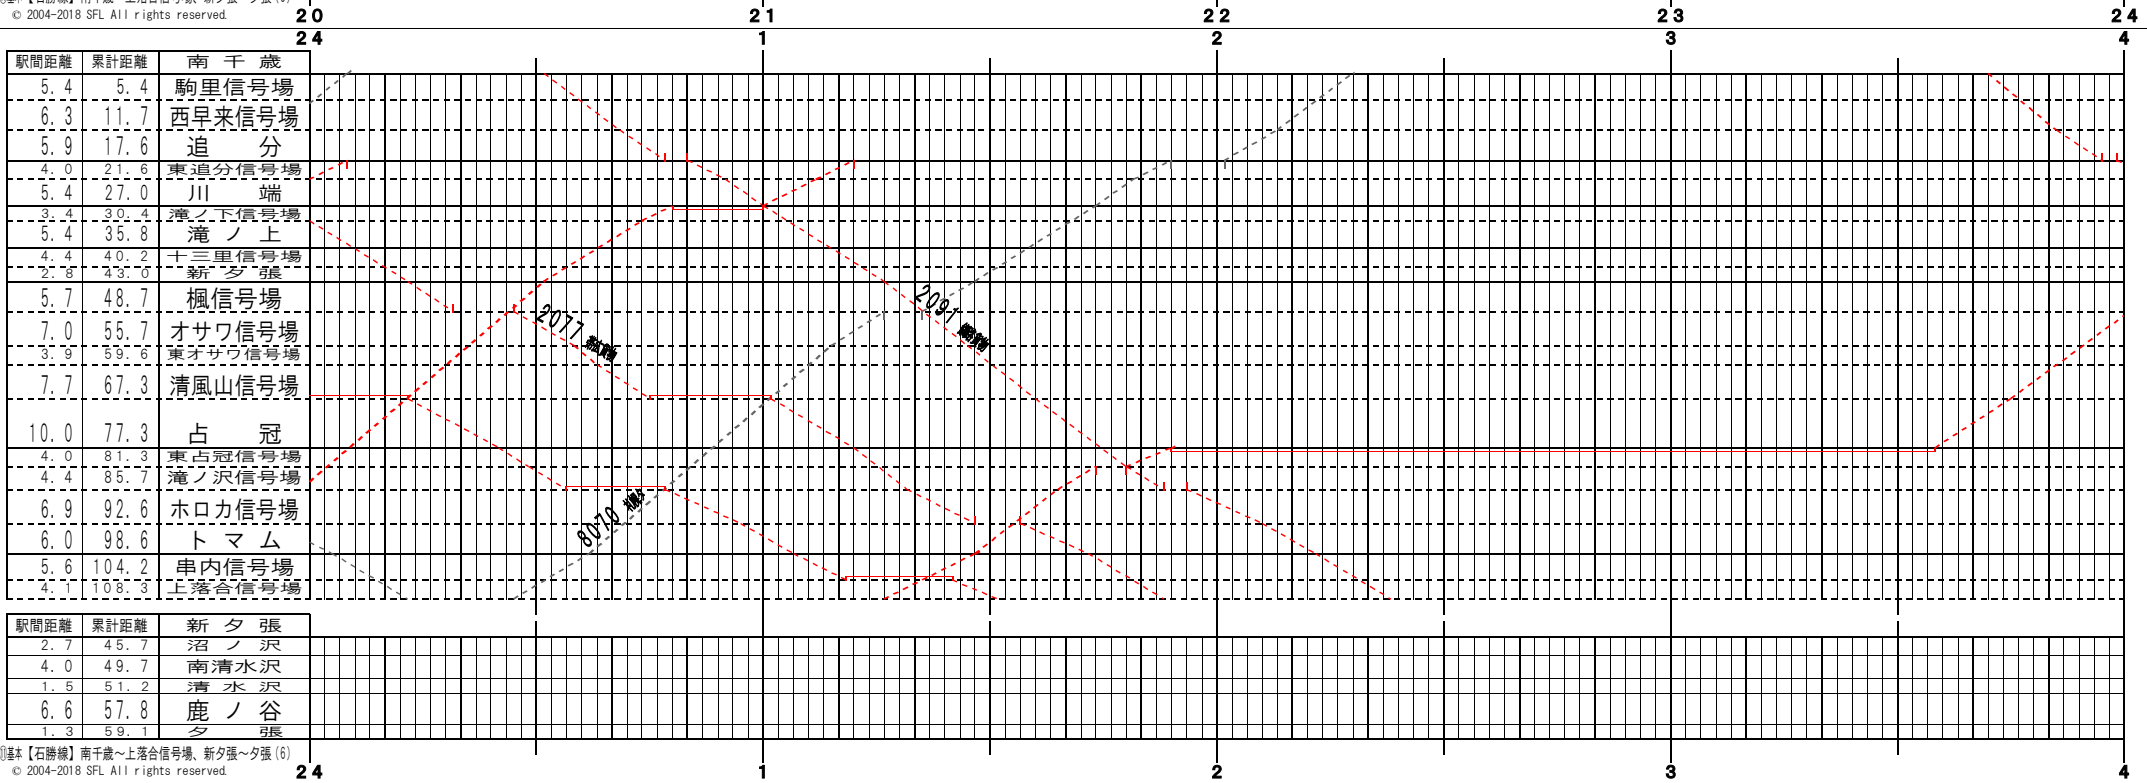

①基本【石勝線】南千歳～上落合信号場、新夕張～夕張(5)
© 2004-2018 SFL All rights reserved.

①基本【石勝線】南千歳～上落合信号場、新夕張～夕張(6)
© 2004-2018 SFL All rights reserved.