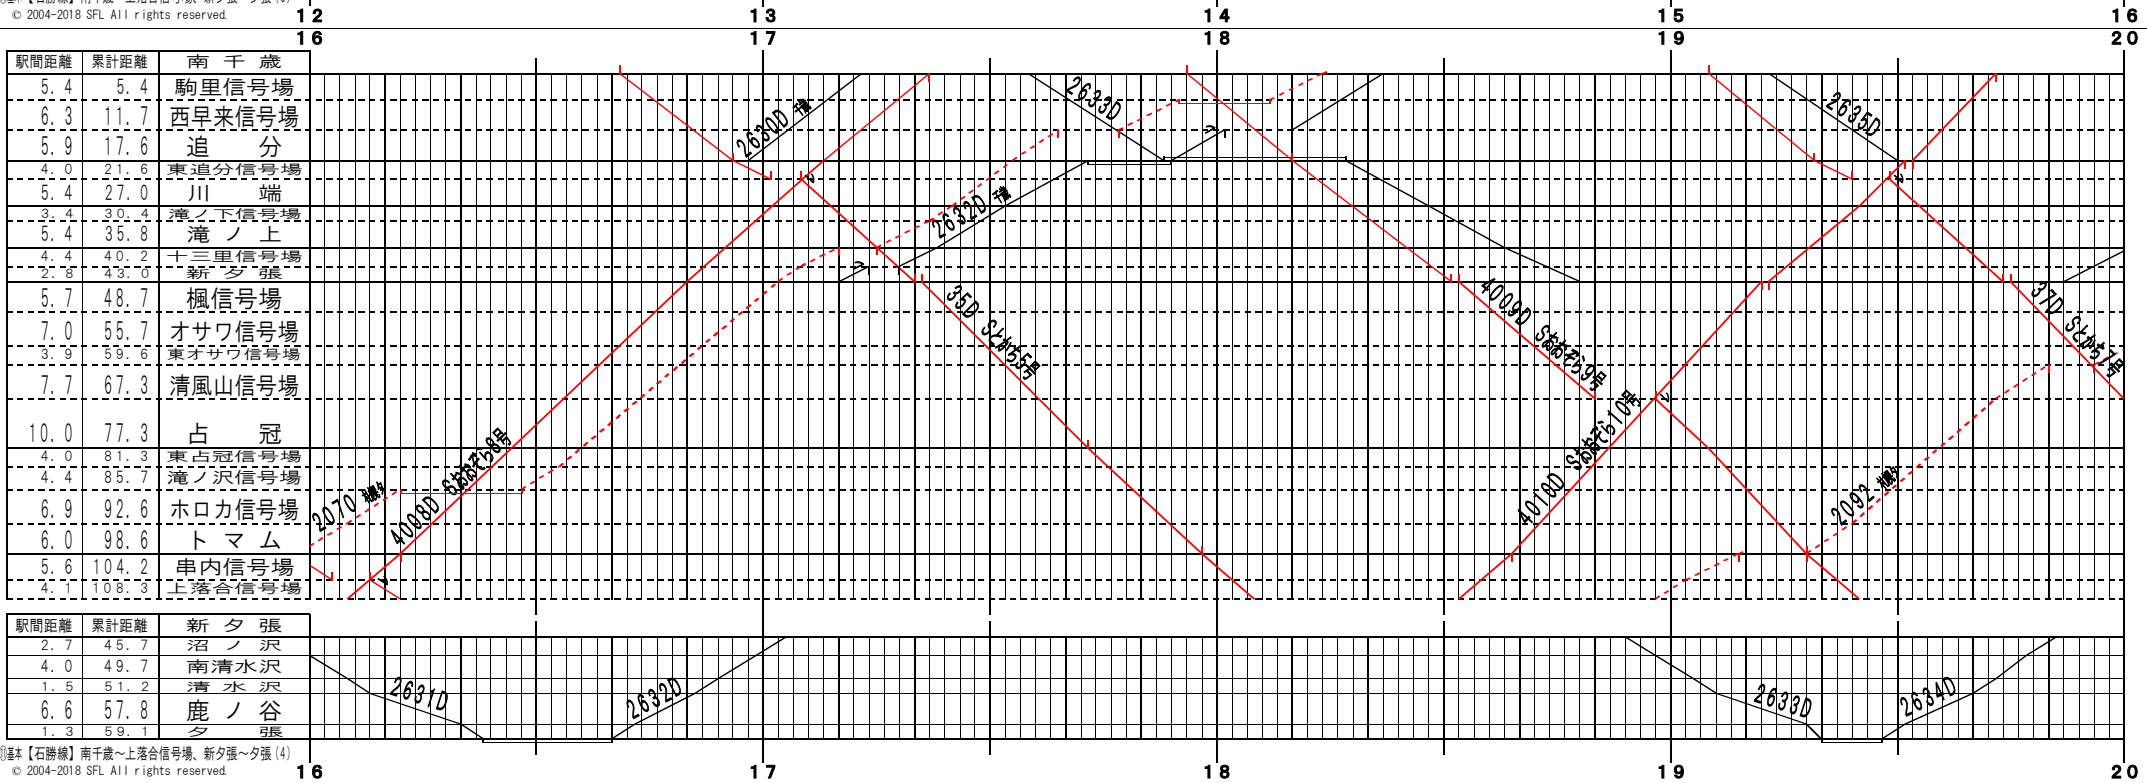

①基本【石勝線】南千歳～上落合信号場、新夕張～夕張(1)
© 2004-2018 SFL All rights reserved.

②基本【石勝線】南千歳～上落合信号場、新夕張～夕張(2)
© 2004-2018 SFL All rights reserved.

①基本【石勝線】南千歳～上落合信号場、新夕張～夕張(3)
© 2004-2018 SFL All rights reserved.

①基本【石勝線】南千歳～上落合信号場、新夕張～夕張(4)
© 2004-2018 SFL All rights reserved.