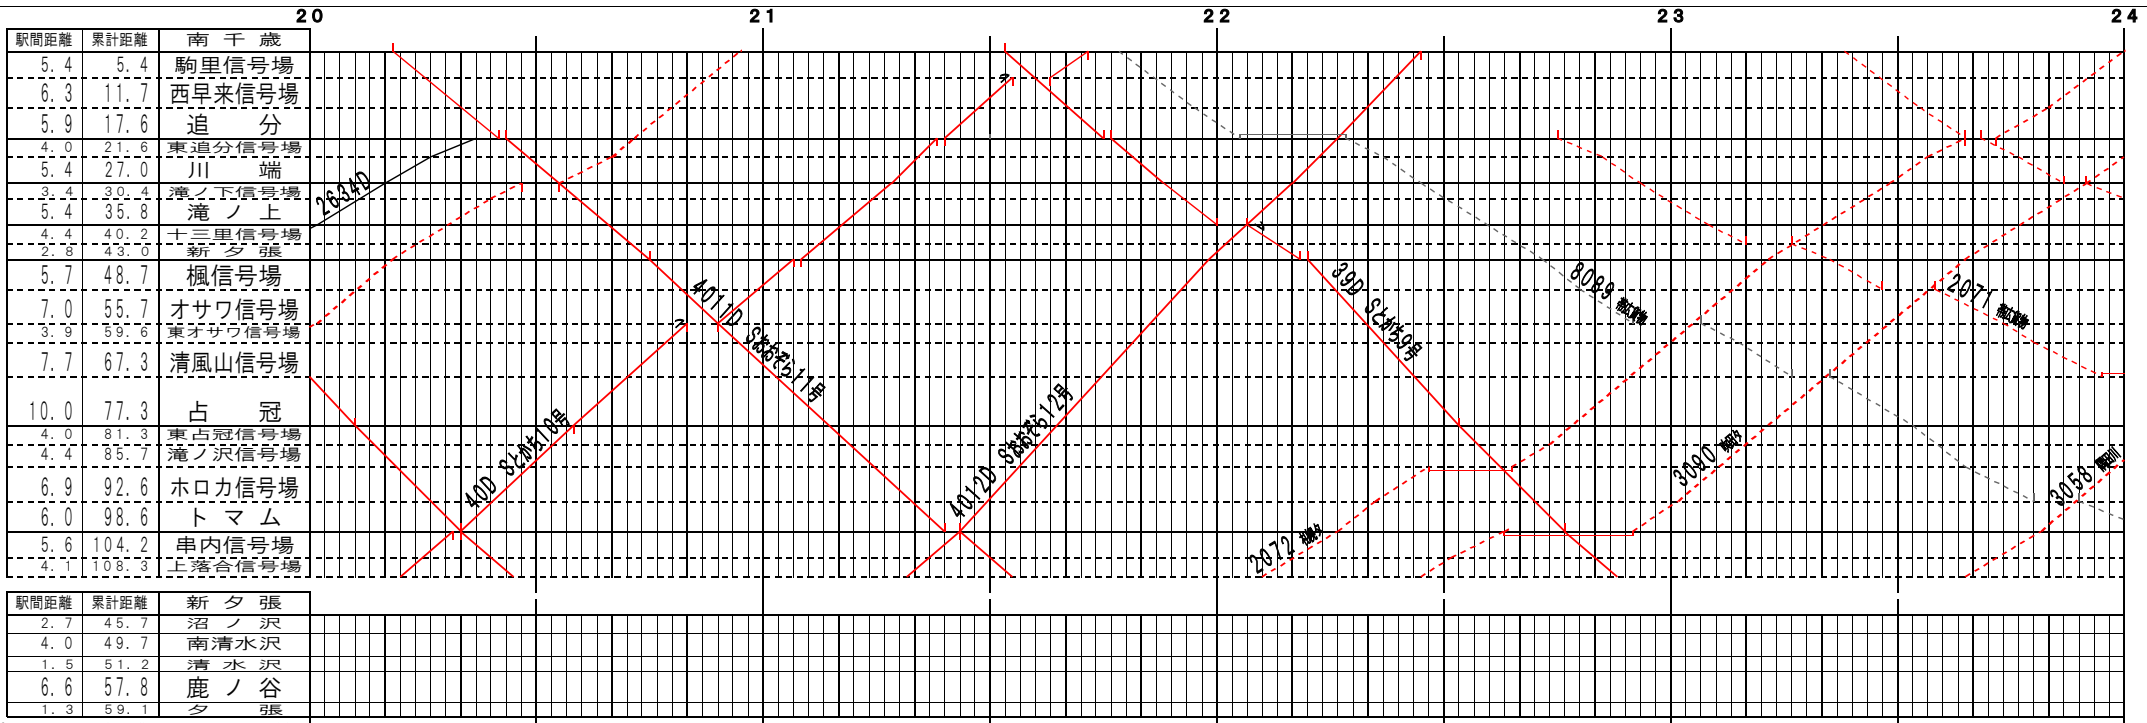

①基本【石勝線】南千歳～上落合信号場、新夕張～夕張(1)
© 2004-2018 SFL All rights reserved.

②基本【石勝線】南千歳～上落合信号場、新夕張～夕張(2)
© 2004-2018 SFL All rights reserved.

①基本【石勝線】南千歳～上落合信号場、新夕張～夕張(3)
© 2004-2018 SFL All rights reserved.

①基本【石勝線】南千歳～上落合信号場、新夕張～夕張(4)
© 2004-2018 SFL All rights reserved.

①基本【石勝線】南千歳～上落合信号場、新夕張～夕張(5)
© 2004-2018 SFL All rights reserved.

①基本【石勝線】南千歳～上落合信号場、新夕張～夕張(6)
© 2004-2018 SFL All rights reserved.