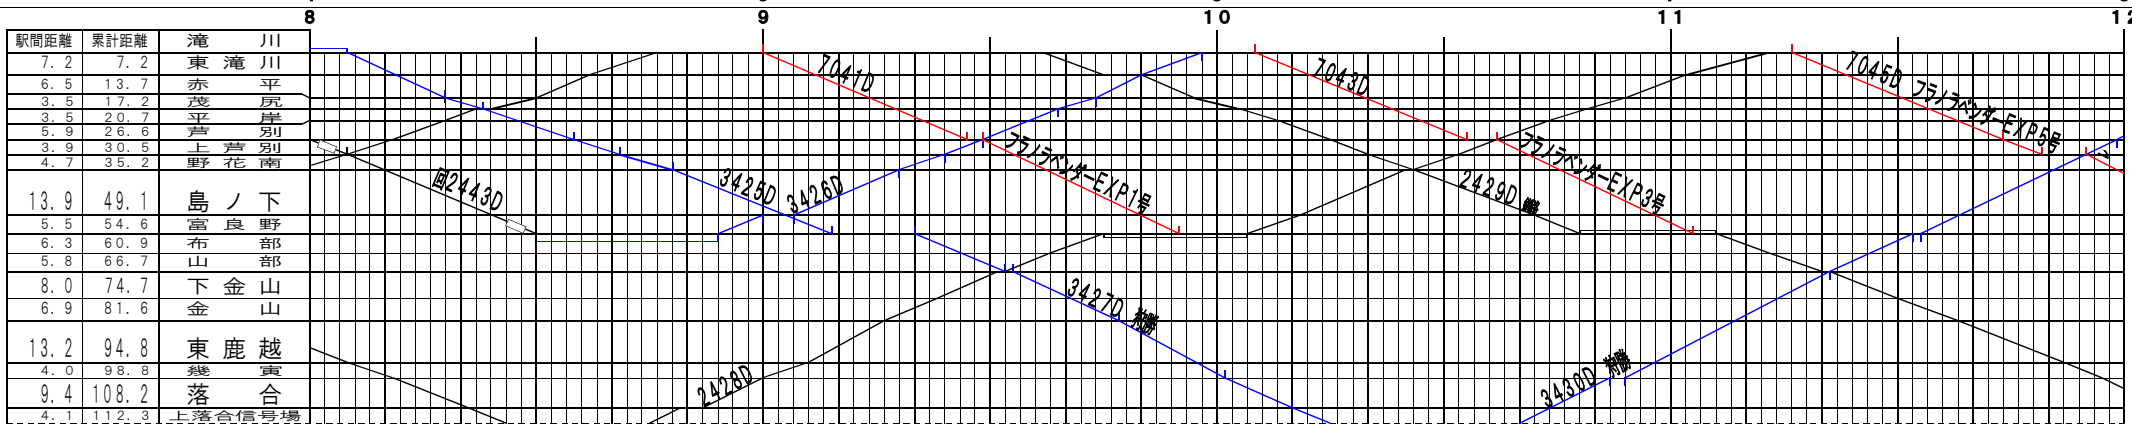

④要路【根室本線・富良野線】滝川～上落合信号場、旭川～富良野(1)
© 2004-2013 SFL All rights reserved.

④要路【根室本線・富良野線】滝川～上落合信号場、旭川～富良野(2)
© 2004-2013 SFL All rights reserved.

③要路【根室本線・富良野線】滝川～上落合信号場、旭川～富良野(3)
© 2004-2013 SFL All rights reserved.