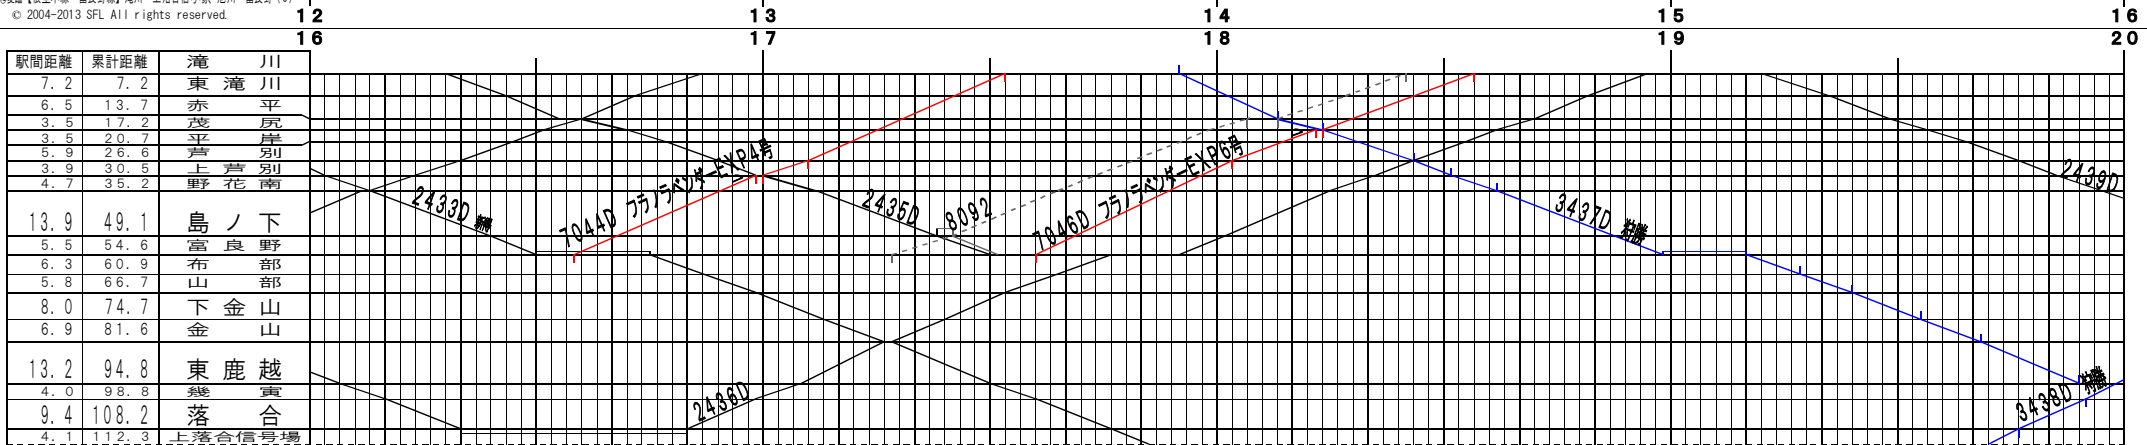

④要路【根室本線・富良野線】滝川～上落合信号場、旭川～富良野(1)
© 2004-2013 SFL All rights reserved.

④要路【根室本線・富良野線】滝川～上落合信号場、旭川～富良野(2)
© 2004-2013 SFL All rights reserved.

③要路【根室本線・富良野線】滝川～上落合信号場、旭川～富良野(3)
© 2004-2013 SFL All rights reserved.