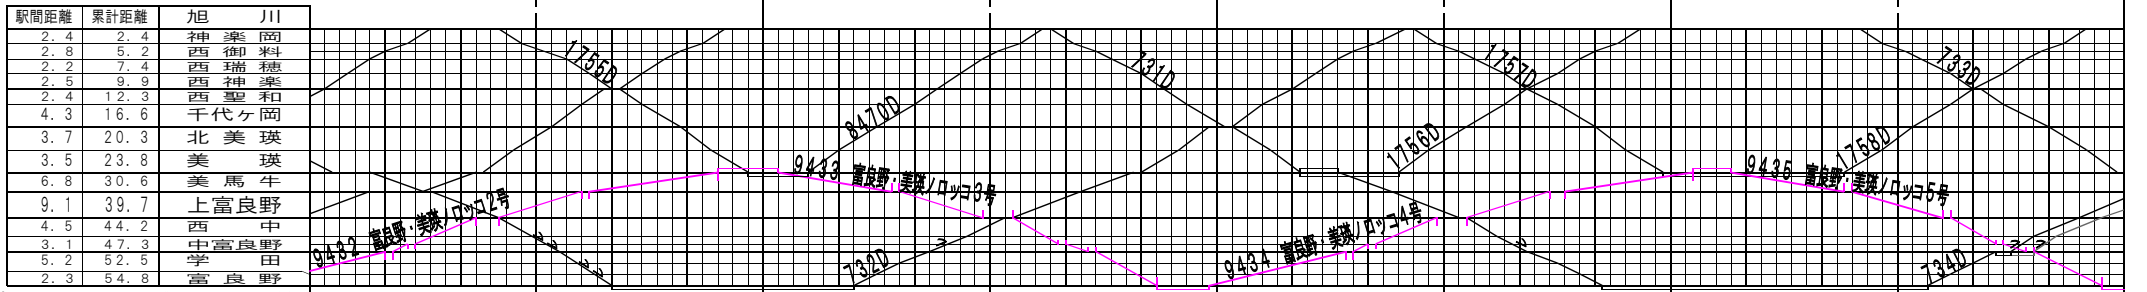

④要路【根室本線・富良野線】滝川～上落合信号場、旭川～富良野(1)
© 2004-2013 SFL All rights reserved.

④要路【根室本線・富良野線】滝川～上落合信号場、旭川～富良野(2)
© 2004-2013 SFL All rights reserved.

③要路【根室本線・富良野線】滝川～上落合信号場、旭川～富良野(3)
© 2004-2013 SFL All rights reserved.