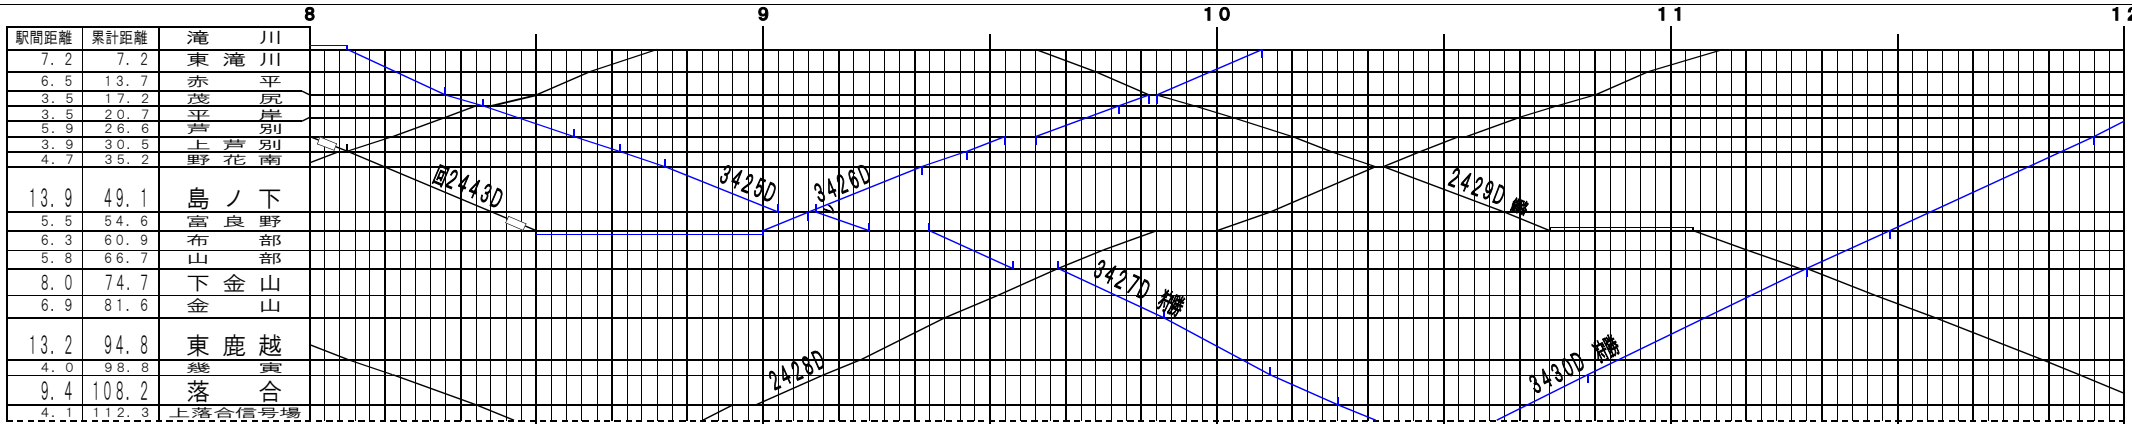

©基本【根室本線・富良野線】滝川～上落合信号場、旭川～富良野(1)
© 2004-2015 SFL All rights reserved.

©基本【根室本線・富良野線】滝川～上落合信号場、旭川～富良野(2)
© 2004-2015 SFL All rights reserved.

©基本【根室本線・富良野線】滝川～上落合信号場、旭川～富良野(3)
© 2004-2015 SFL All rights reserved.