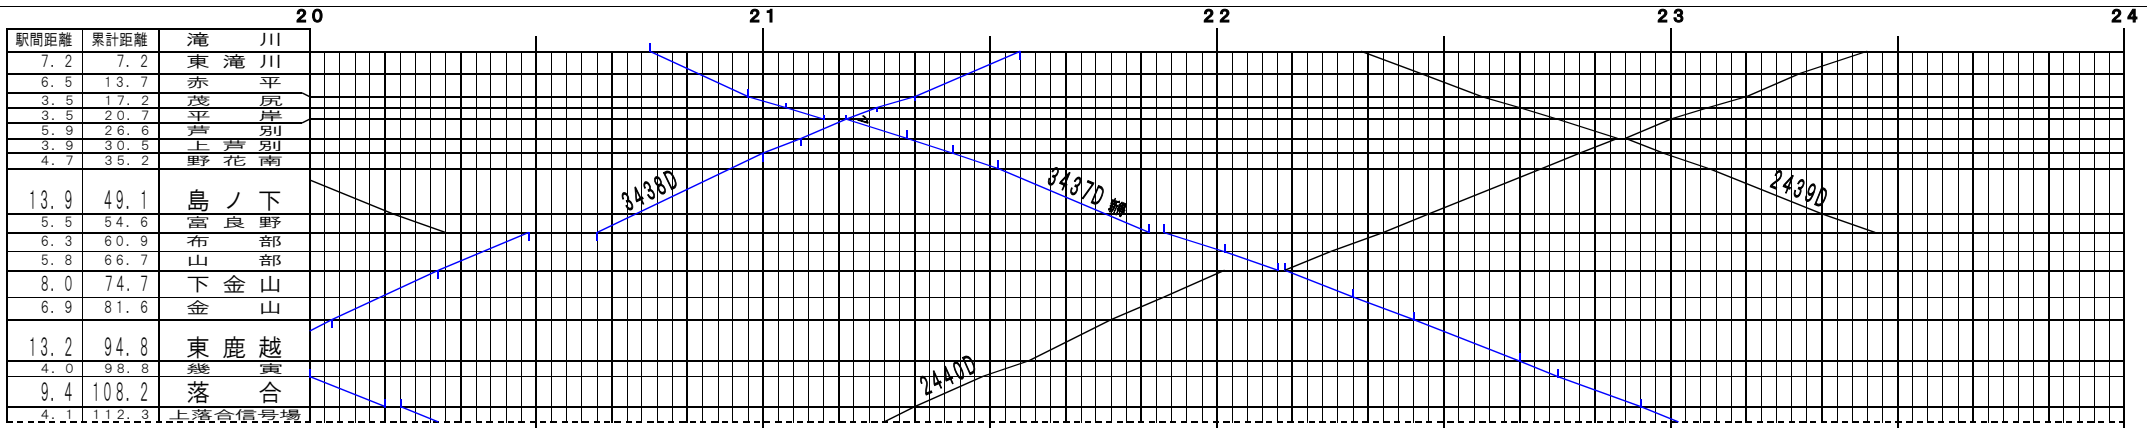

©基本【根室本線・富良野線】滝川～上落合信号場、旭川～富良野(5)
© 2004-2016 SFL All rights reserved.