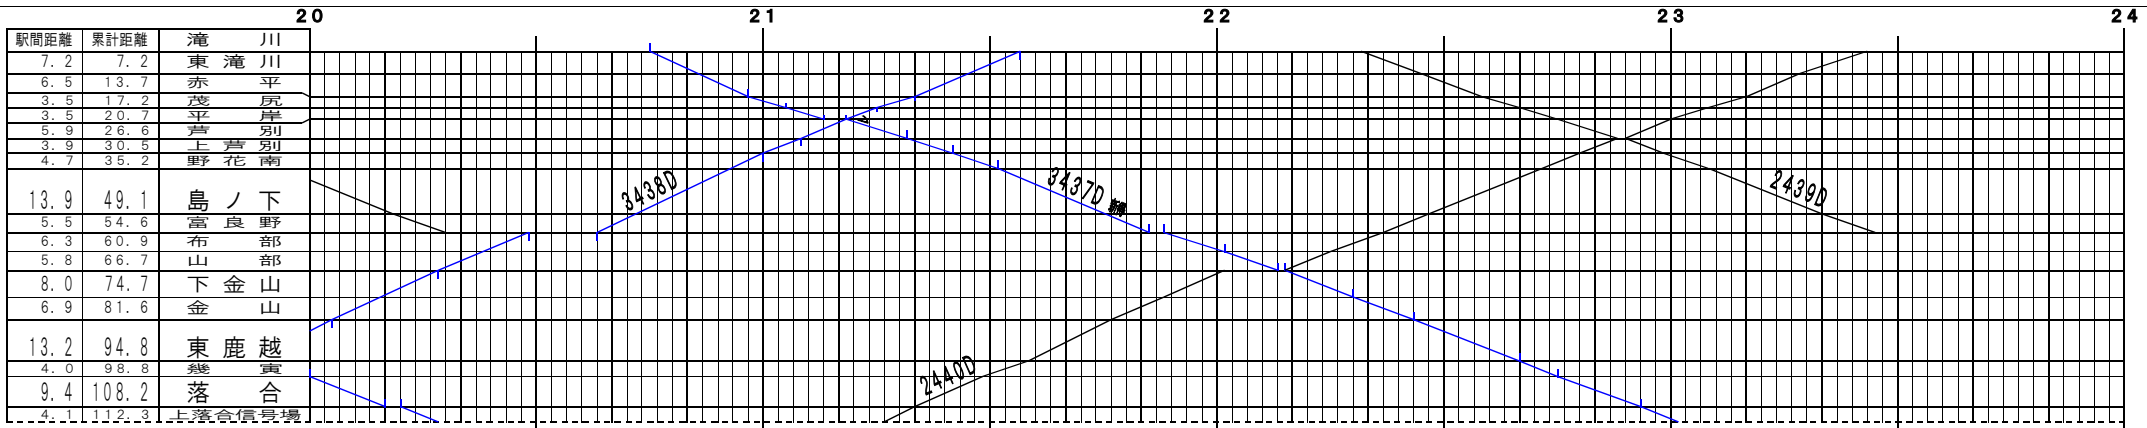

旭川線【板室本線・富良野線】滝川～上落合信号場、旭川～富良野(4)
© 2004-2016 SFL All rights reserved.