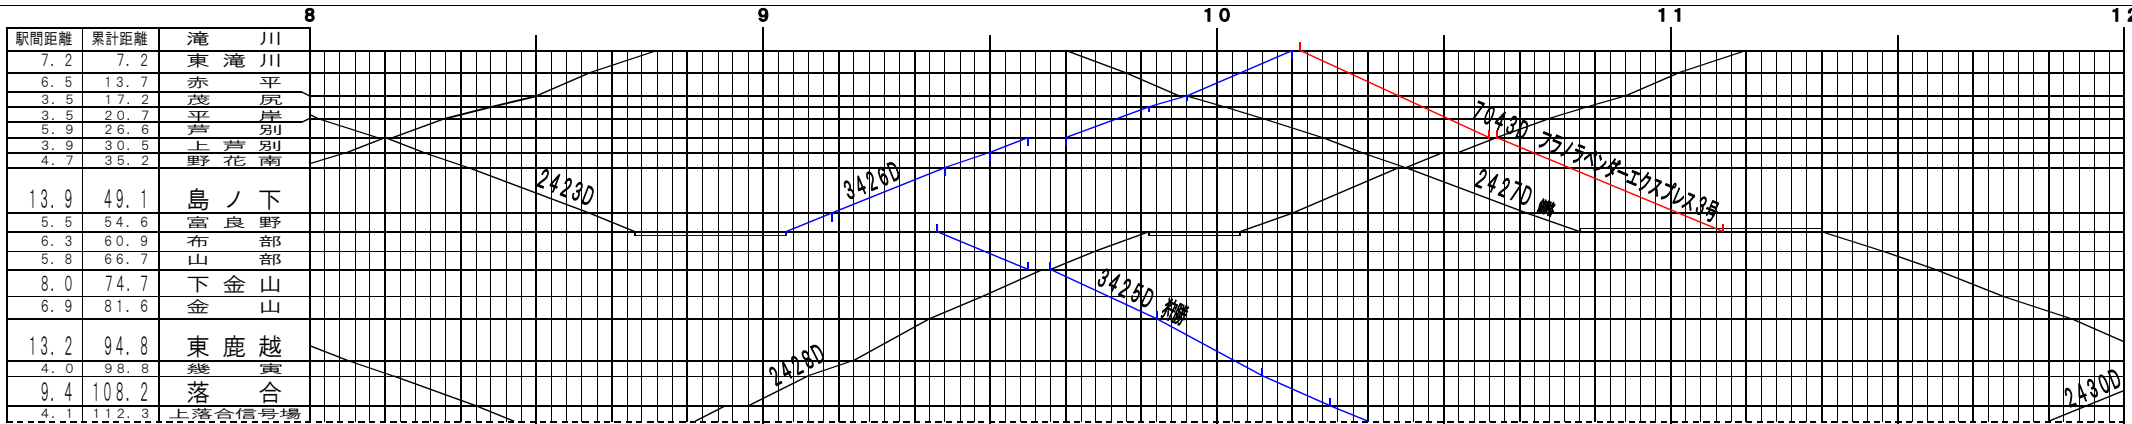

©特臨【根室本線・富良野線】滝川～上落合信号場、旭川～富良野(1)  
© 2004-2016 SFL All rights reserved.

©特臨【根室本線・富良野線】滝川～上落合信号場、旭川～富良野(2)  
© 2004-2016 SFL All rights reserved.

旭川線【板室本線・富良野線】滝川～上落合信号場、旭川～富良野(3)  
© 2004-2016 SFL All rights reserved.