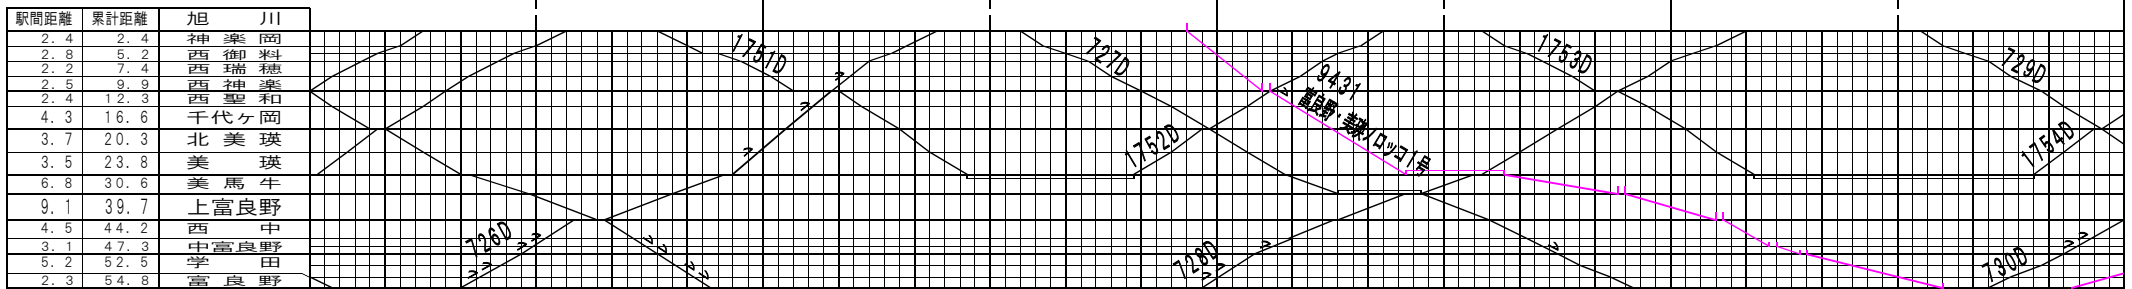

©特臨【根室本線・富良野線】滝川～上落合信号場、旭川～富良野(1)  
© 2004-2016 SFL All rights reserved.

©特臨【根室本線・富良野線】滝川～上落合信号場、旭川～富良野(2)  
© 2004-2016 SFL All rights reserved.

旭川線【板室本線・富良野線】滝川～上落合信号場、旭川～富良野(3)  
© 2004-2016 SFL All rights reserved.