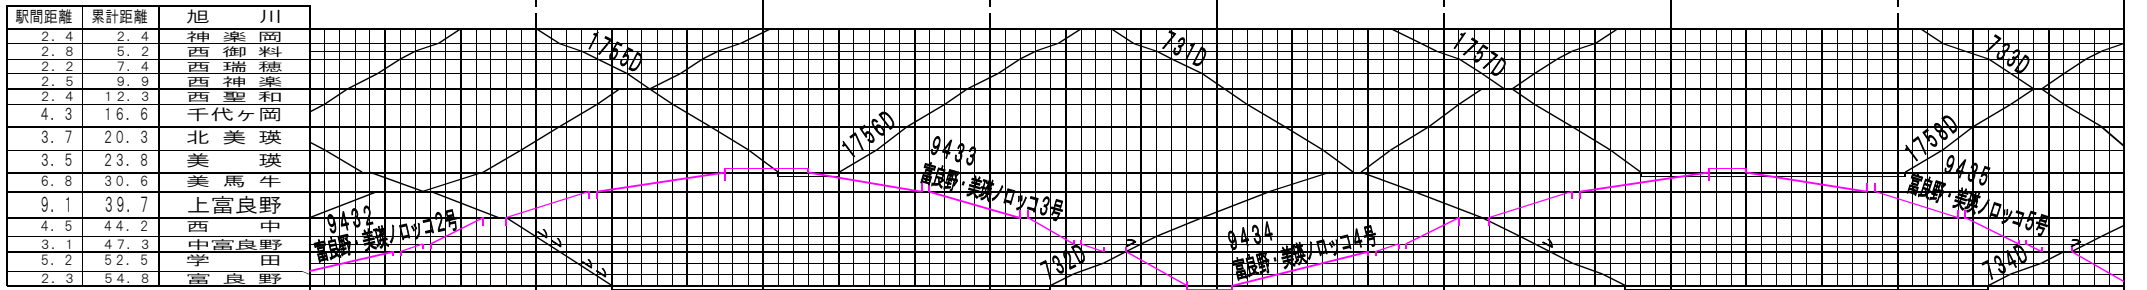

©特臨【根室本線・富良野線】滝川～上落合信号場、旭川～富良野(1)  
© 2004-2016 SFL All rights reserved.

©特臨【根室本線・富良野線】滝川～上落合信号場、旭川～富良野(2)  
© 2004-2016 SFL All rights reserved.

旭川線【板室本線・富良野線】滝川～上落合信号場、旭川～富良野(3)  
© 2004-2016 SFL All rights reserved.