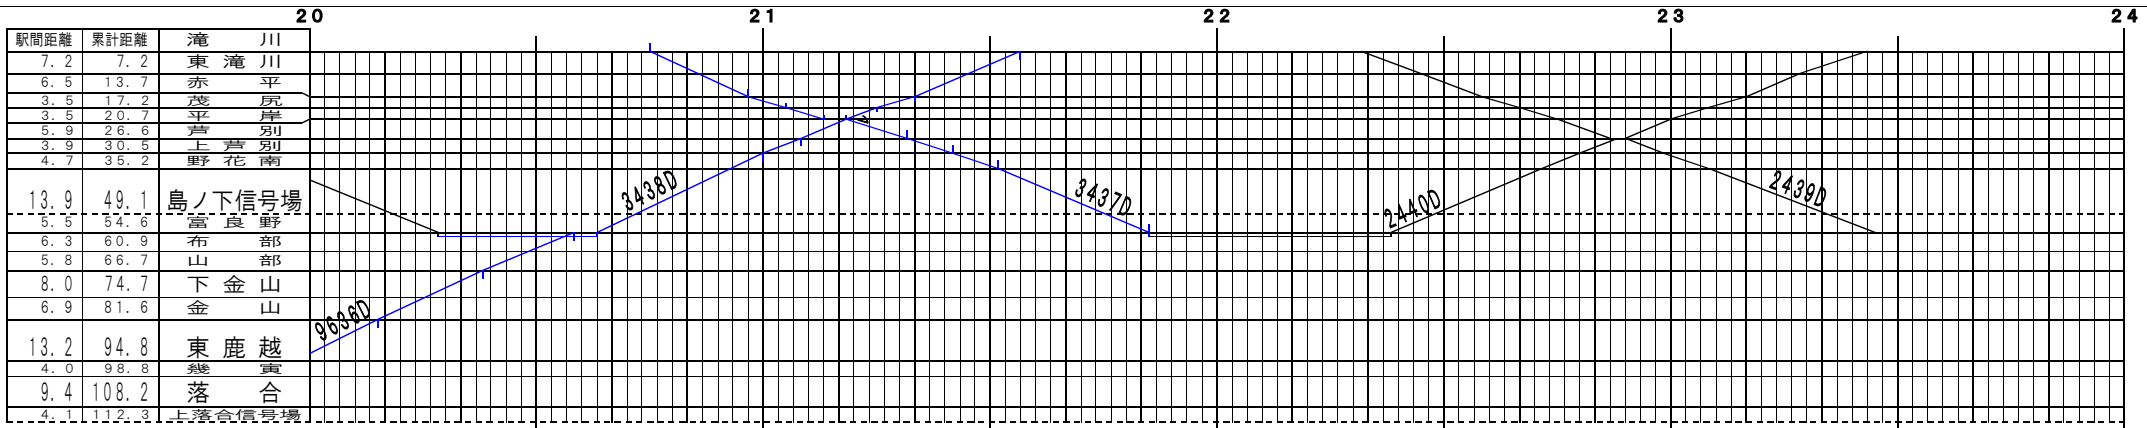

©基本【根室本線・富良野線】滝川～上落合信号場、旭川～富良野(1)
© 2004-2017 SFL All rights reserved.

©基本【根室本線・富良野線】滝川～上落合信号場、旭川～富良野(2)
© 2004-2017 SFL All rights reserved.

©基本【飯室本線・富良野線】滝川～上落合信号場、旭川～富良野(5)
© 2004-2017 SFL All rights reserved.