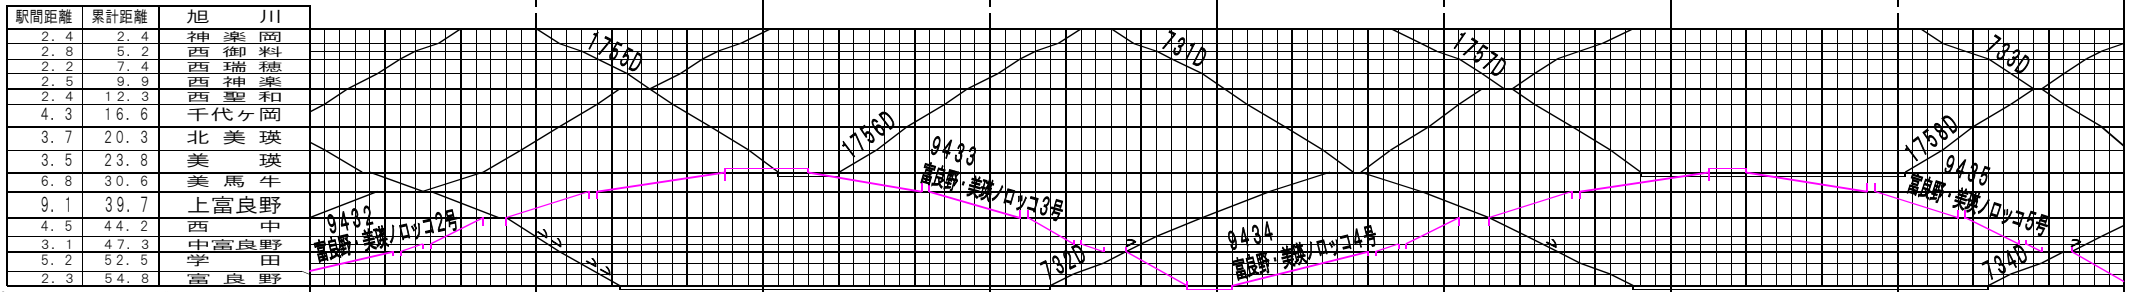

©特臨【根室本線・富良野線】滝川～上落合信号場、旭川～富良野(1)
© 2004-2017 SFL All rights reserved.

©特臨【根室本線・富良野線】滝川～上落合信号場、旭川～富良野(2)
© 2004-2017 SFL All rights reserved.

©特選【飯室本線・富良野線】滝川～上落合信号場、旭川～富良野(3)
© 2004-2017 SFL All rights reserved.