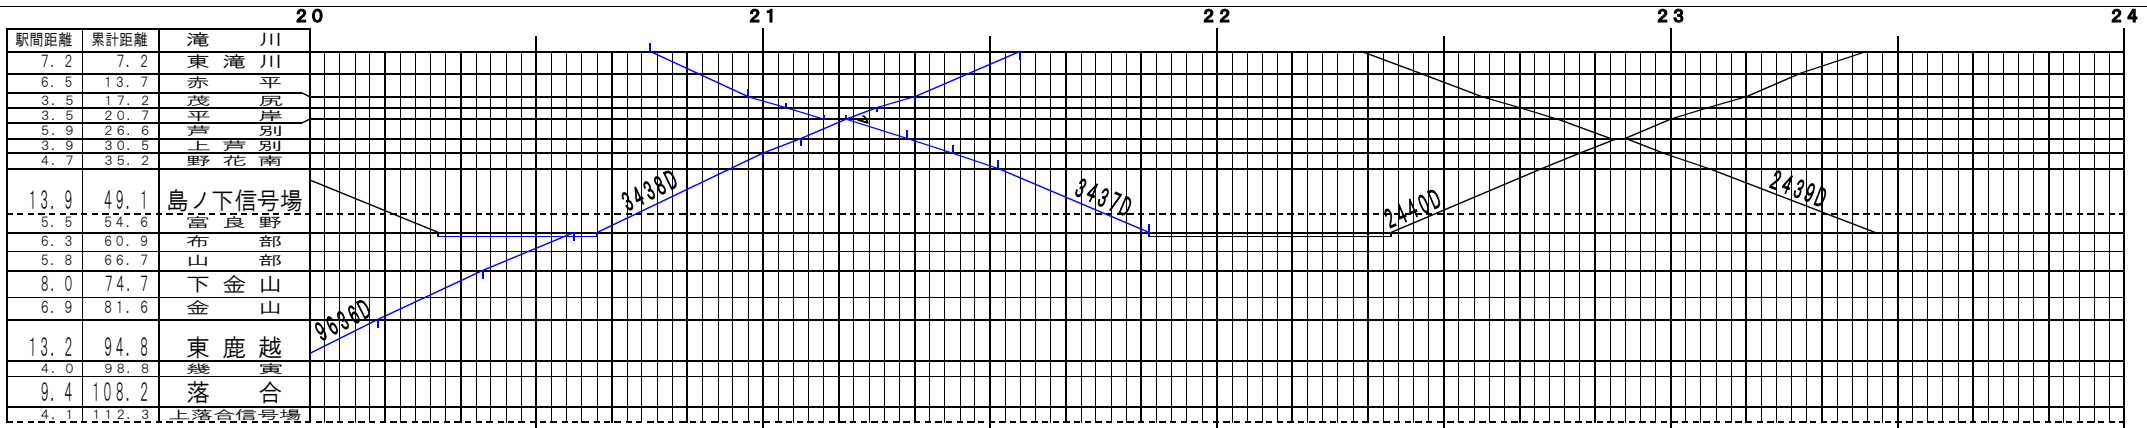

©特選【飯室本線・富良野線】滝川～上落合信号場、旭川～富良野(4)
© 2004-2017 SFL All rights reserved.