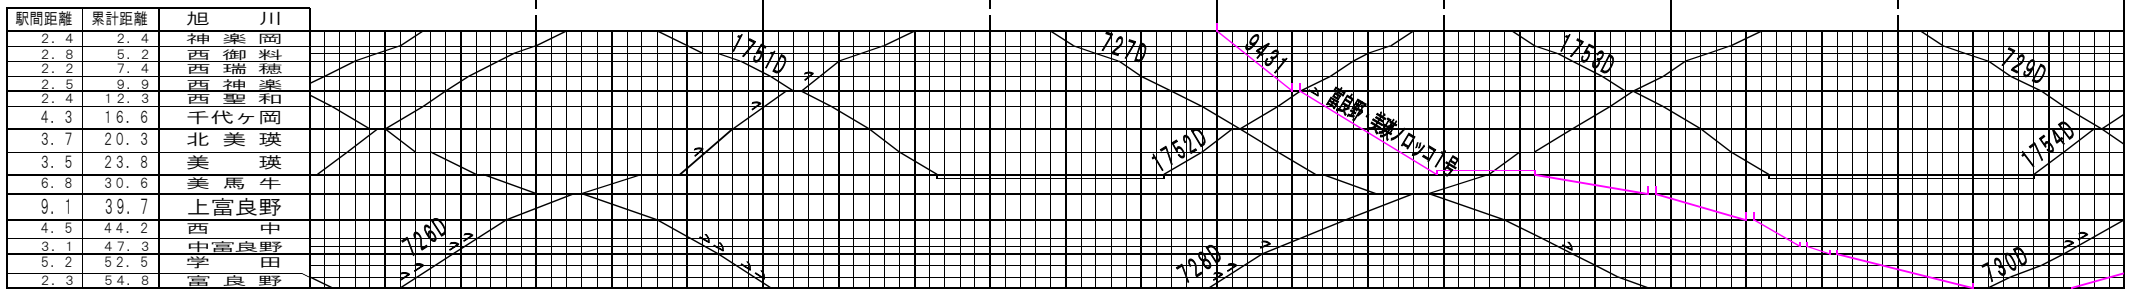

©特臨【根室本線・富良野線】滝川～上落合信号場、旭川～富良野(1)
© 2004-2017 SFL All rights reserved.

©特臨【根室本線・富良野線】滝川～上落合信号場、旭川～富良野(2)
© 2004-2017 SFL All rights reserved.

©特選【飯室本線・富良野線】滝川～上落合信号場、旭川～富良野(3)
© 2004-2017 SFL All rights reserved.