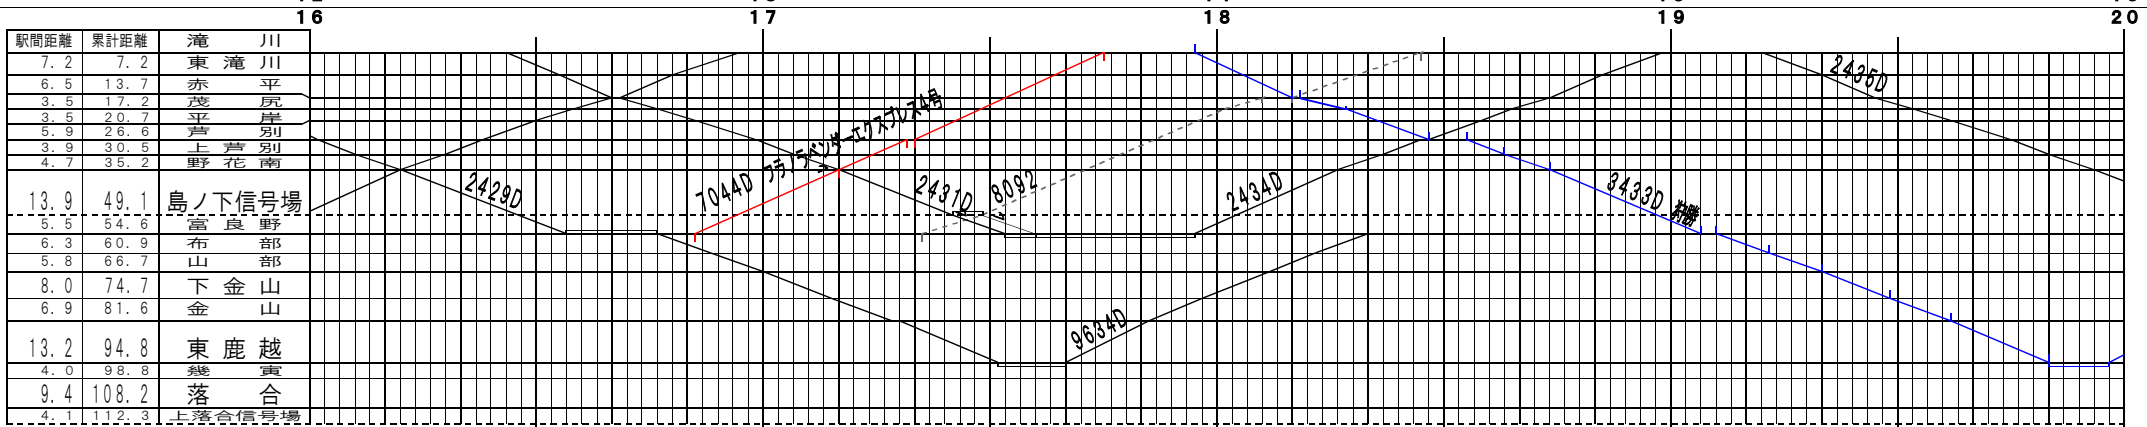

©特臨【根室本線・富良野線】滝川～上落合信号場、旭川～富良野(1)
© 2004-2017 SFL All rights reserved.

©特臨【根室本線・富良野線】滝川～上落合信号場、旭川～富良野(2)
© 2004-2017 SFL All rights reserved.

©特選【飯室本線・富良野線】滝川～上落合信号場、旭川～富良野(3)
© 2004-2017 SFL All rights reserved.