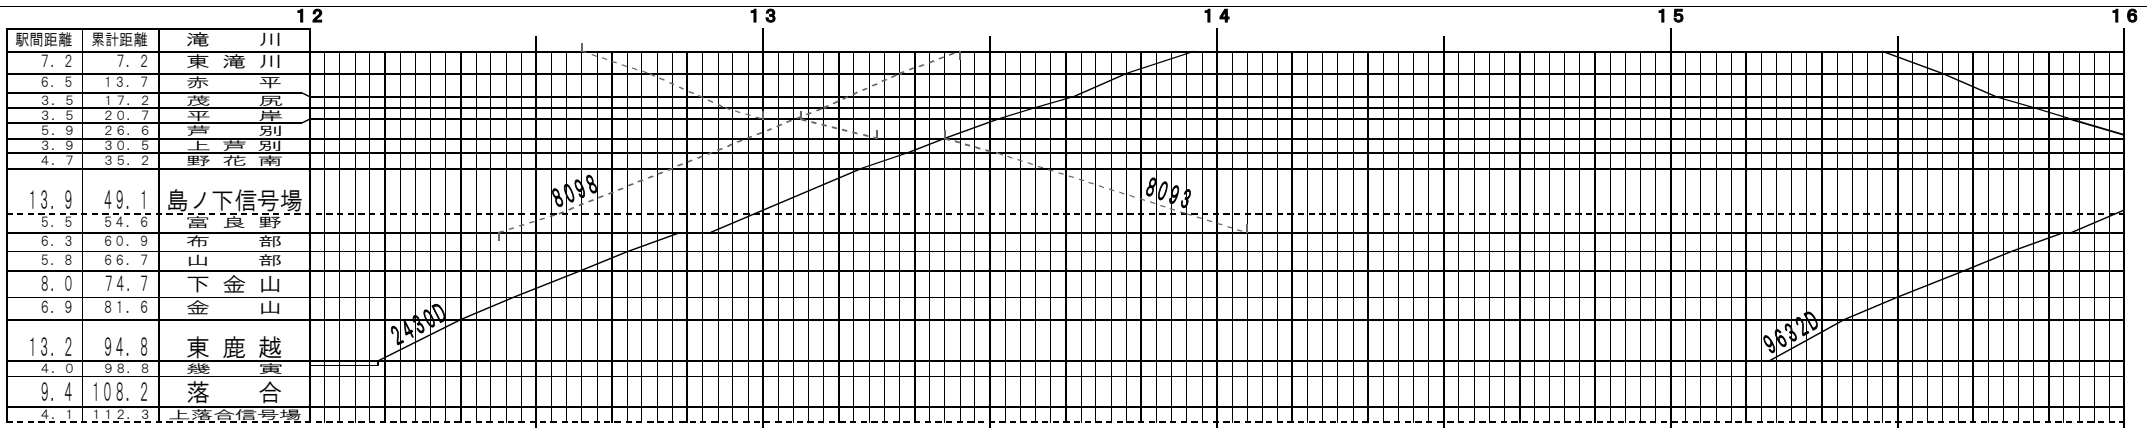

©特臨【根室本線・富良野線】滝川～上落合信号場、旭川～富良野(1)
© 2004-2017 SFL All rights reserved.

©特臨【根室本線・富良野線】滝川～上落合信号場、旭川～富良野(2)
© 2004-2017 SFL All rights reserved.

©特選【飯室本線・富良野線】滝川～上落合信号場、旭川～富良野(3)
© 2004-2017 SFL All rights reserved.