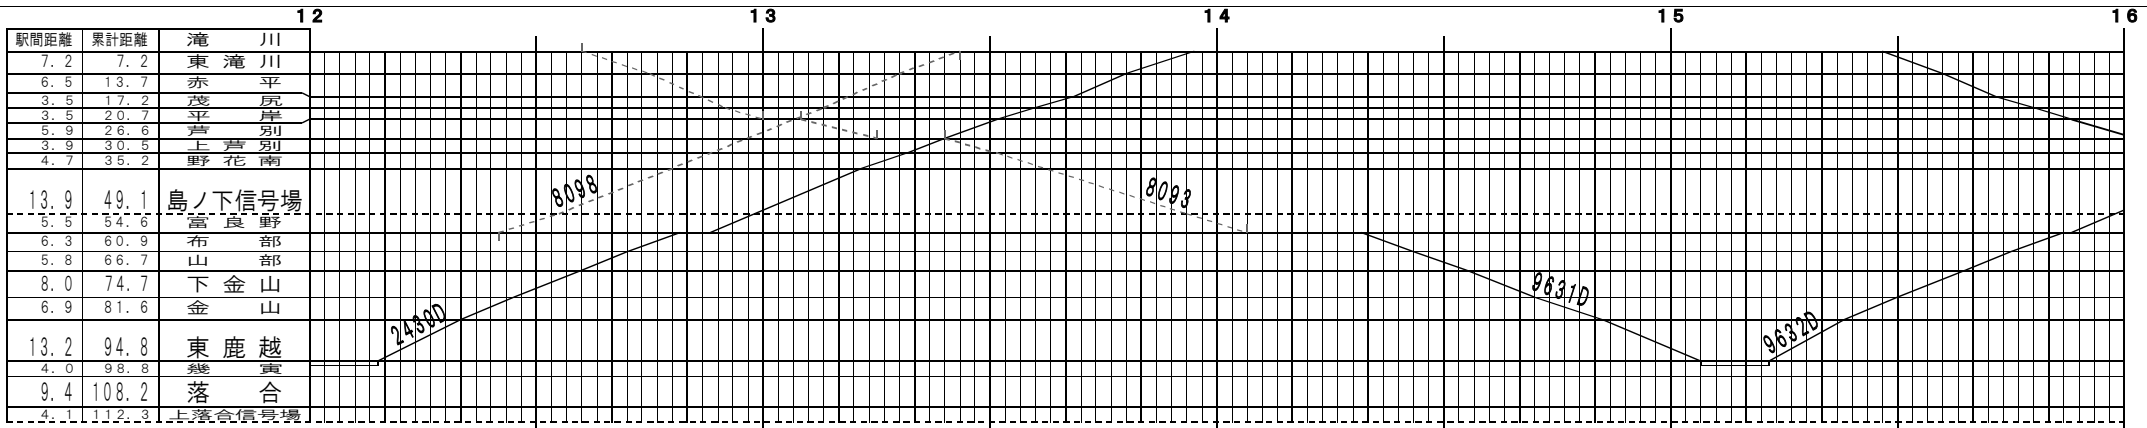

©基本【根室本線・富良野線】滝川～上落合信号場、旭川～富良野(1)
© 2004-2018 SFL All rights reserved.

©基本【根室本線・富良野線】滝川～上落合信号場、旭川～富良野(2)
© 2004-2018 SFL All rights reserved.

©基本【根室本線・富良野線】滝川～上落合信号場、旭川～富良野(3)
© 2004-2018 SFL All rights reserved.