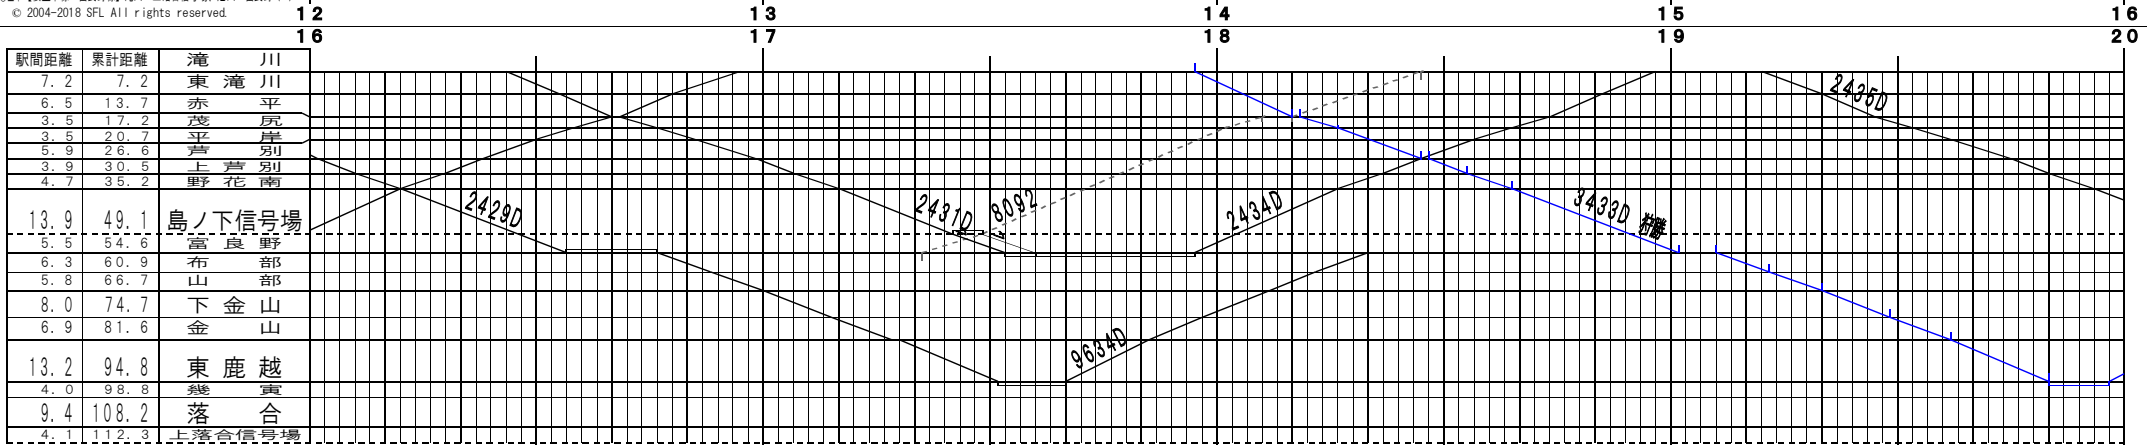

©基本【根室本線・富良野線】滝川～上落合信号場、旭川～富良野(1)
© 2004-2018 SFL All rights reserved.

©基本【根室本線・富良野線】滝川～上落合信号場、旭川～富良野(2)
© 2004-2018 SFL All rights reserved.

©基本【根室本線・富良野線】滝川～上落合信号場、旭川～富良野(3)
© 2004-2018 SFL All rights reserved.