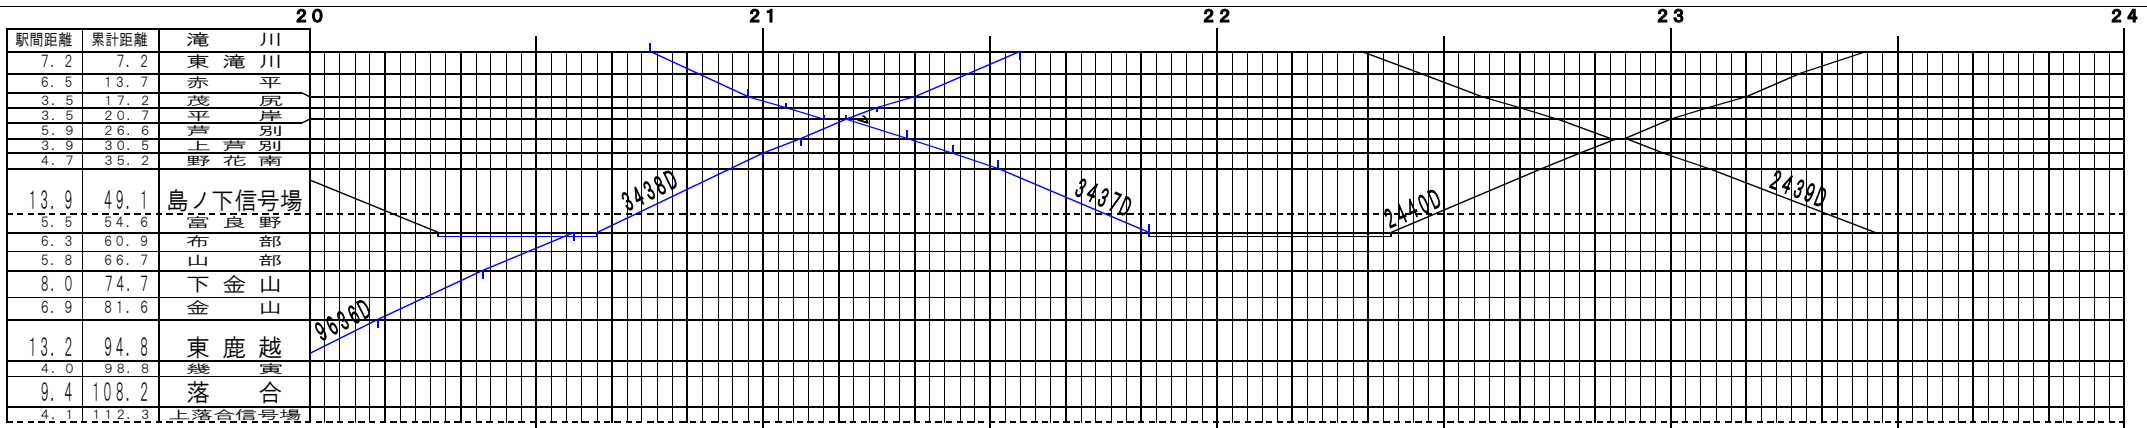

©基本【根室本線・富良野線】滝川～上落合信号場、旭川～富良野(4)
© 2004-2018 SFL All rights reserved.