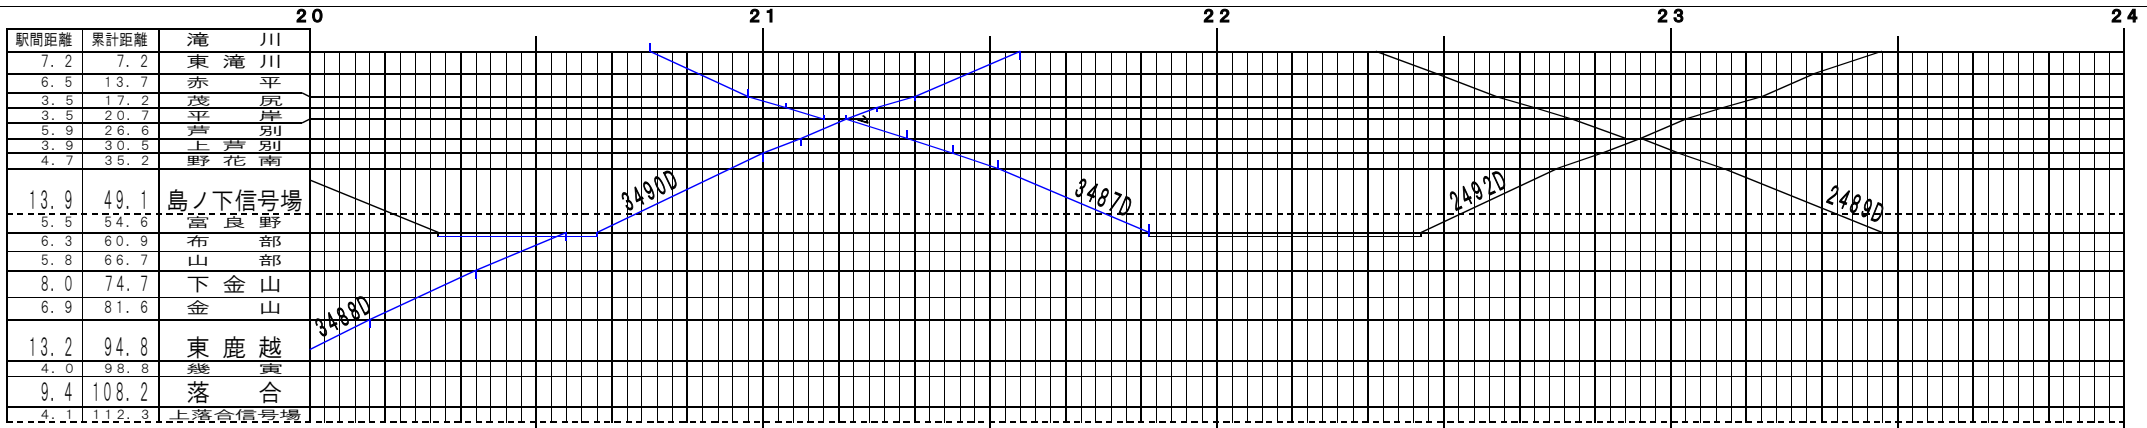

©基本【根室本線・富良野線】滝川～上落合信号場、旭川～富良野(4)
© 2004-2020 SFL All rights reserved.

©基本【根室本線・富良野線】滝川～上落合信号場、旭川～富良野(5)
© 2004-2020 SFL All rights reserved.