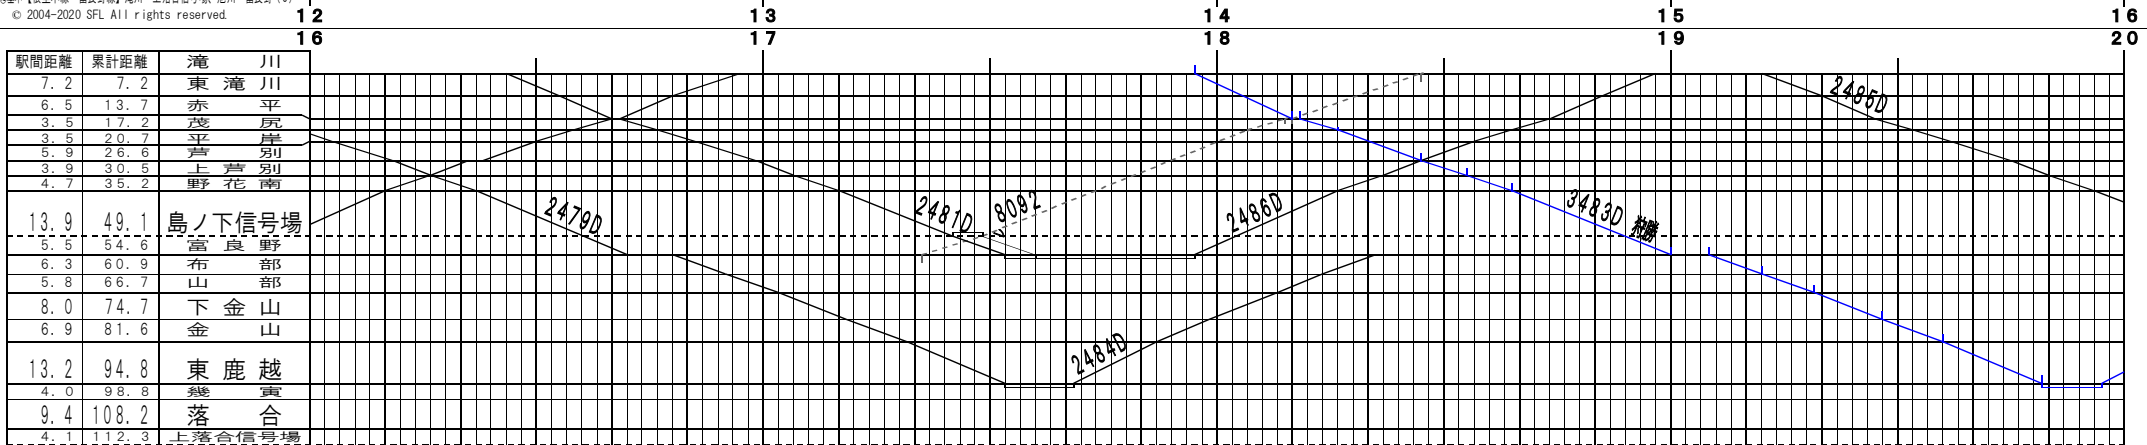

©基本【根室本線・富良野線】滝川～上落合信号場、旭川～富良野(1)
© 2004-2020 SFL All rights reserved.

©基本【根室本線・富良野線】滝川～上落合信号場、旭川～富良野(2)
© 2004-2020 SFL All rights reserved.

©基本【根室本線・富良野線】滝川～上落合信号場、旭川～富良野(3)
© 2004-2020 SFL All rights reserved.