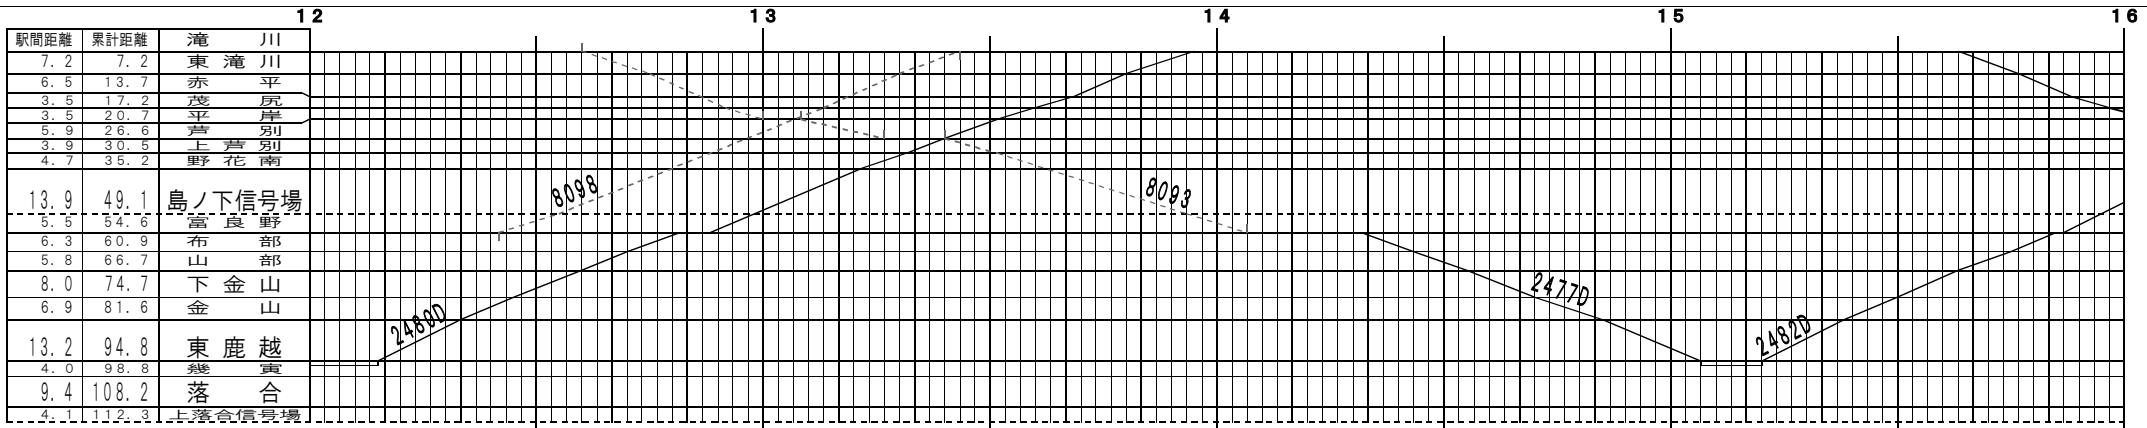

©基本【根室本線・富良野線】滝川～上落合信号場、旭川～富良野(1)
© 2004-2020 SFL All rights reserved.

©基本【根室本線・富良野線】滝川～上落合信号場、旭川～富良野(2)
© 2004-2020 SFL All rights reserved.

©基本【根室本線・富良野線】滝川～上落合信号場、旭川～富良野(3)
© 2004-2020 SFL All rights reserved.