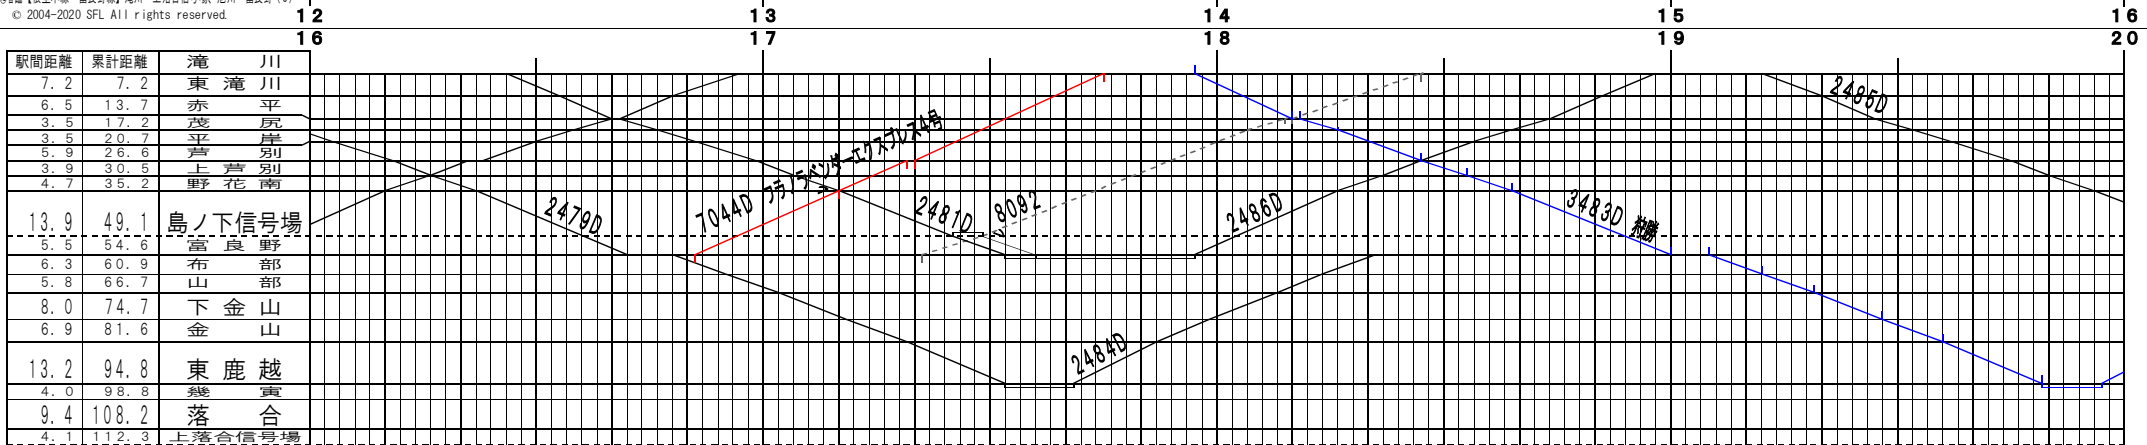

©特臨【根室本線・富良野線】滝川～上落合信号場、旭川～富良野(1)  
© 2004-2020 SFL All rights reserved.

©特臨【根室本線・富良野線】滝川～上落合信号場、旭川～富良野(2)  
© 2004-2020 SFL All rights reserved.

④巻臨【検査本線・富良野線】滝川～上落合信号場、旭川～富良野(3)  
© 2004-2020 SFL All rights reserved.