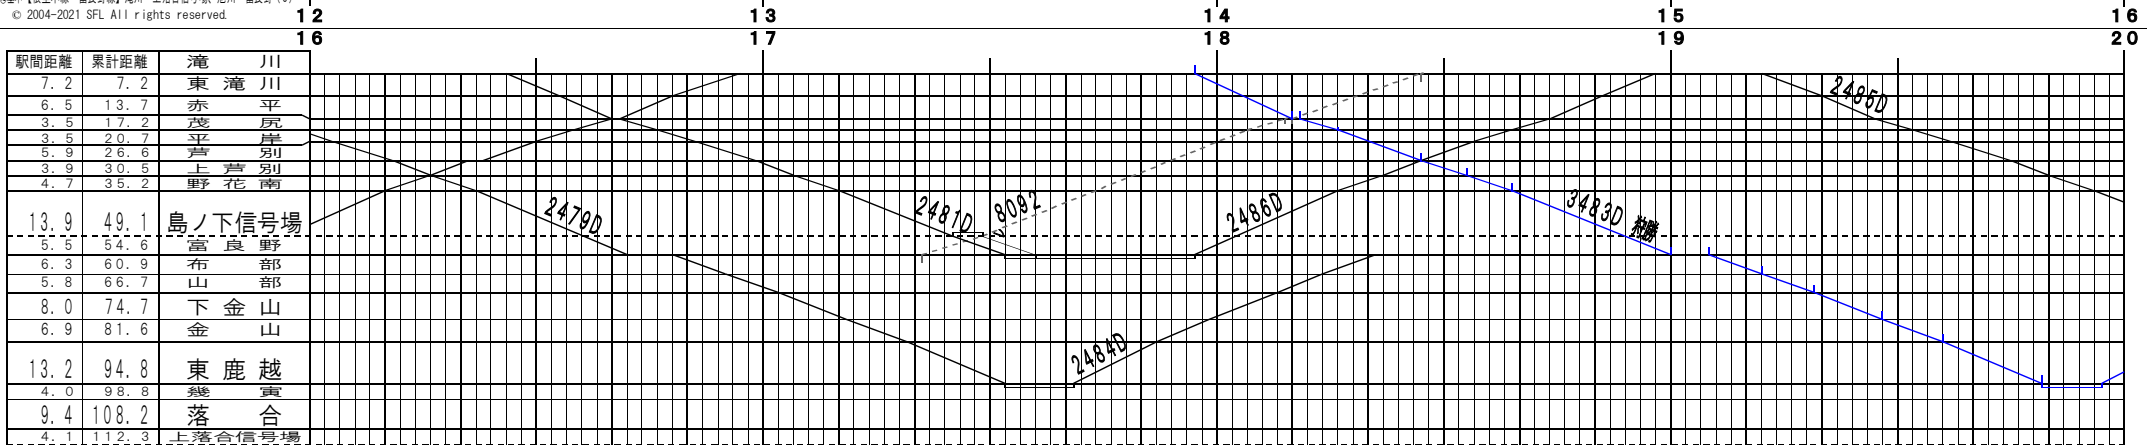

©基本【根室本線・富良野線】滝川～上落合信号場、旭川～富良野(1)
© 2004-2021 SFL All rights reserved.

©基本【根室本線・富良野線】滝川～上落合信号場、旭川～富良野(2)
© 2004-2021 SFL All rights reserved.

④基本【根室本線・富良野線】滝川～上落合信号場、旭川～富良野(3)
© 2004-2021 SFL All rights reserved.