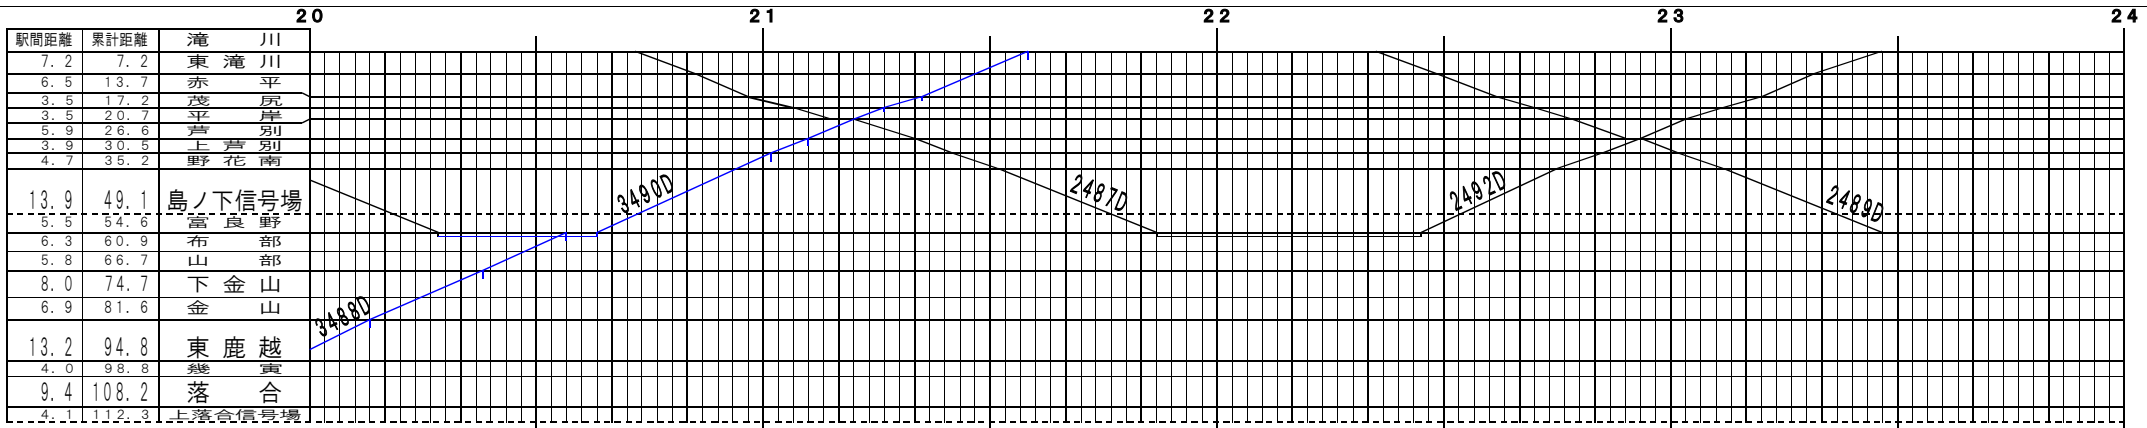

④基本【根室本線・富良野線】滝川～上落合信号場、旭川～富良野(4)
© 2004-2021 SFL All rights reserved.

©基本【根室本線・富良野線】滝川～上落合信号場、旭川～富良野(5)
© 2004-2021 SFL All rights reserved.