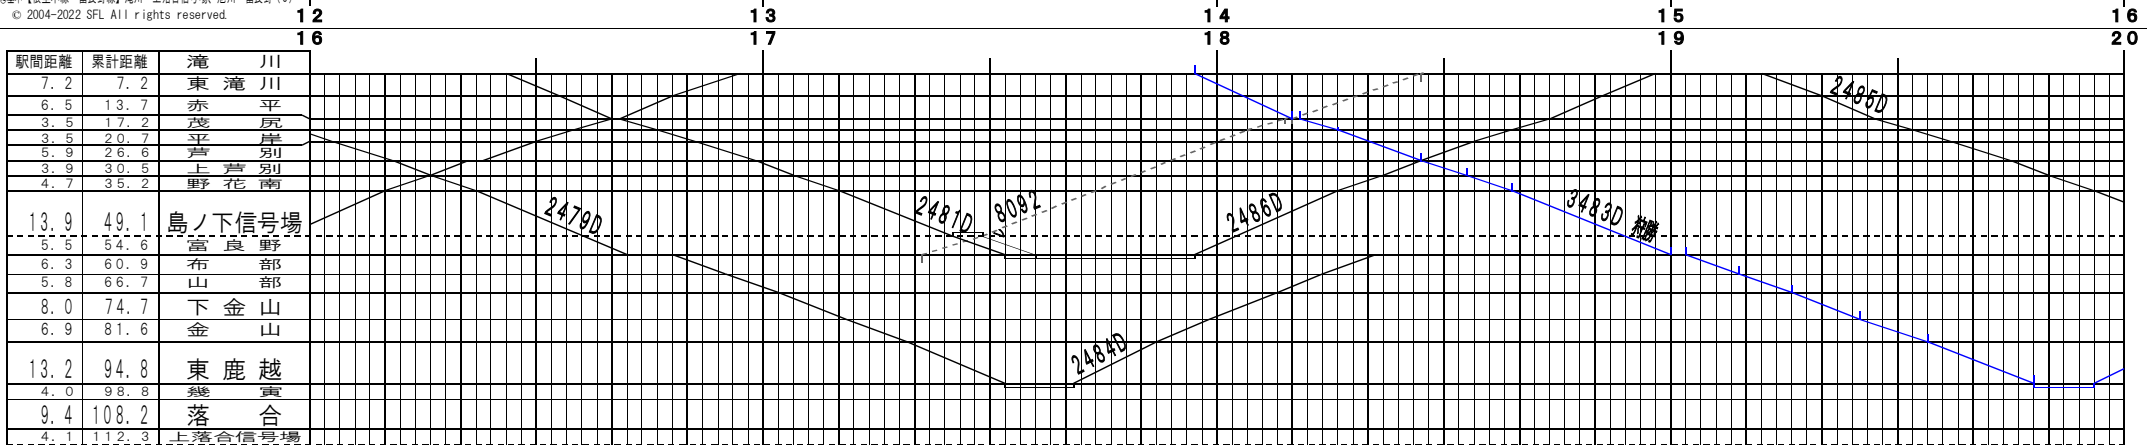

©基本【根室本線・富良野線】滝川～上落合信号場、旭川～富良野(1)
© 2004-2022 SFL All rights reserved.

©基本【根室本線・富良野線】滝川～上落合信号場、旭川～富良野(2)
© 2004-2022 SFL All rights reserved.

©基本【根室本線・富良野線】滝川～上落合信号場、旭川～富良野(3)
© 2004-2022 SFL All rights reserved.