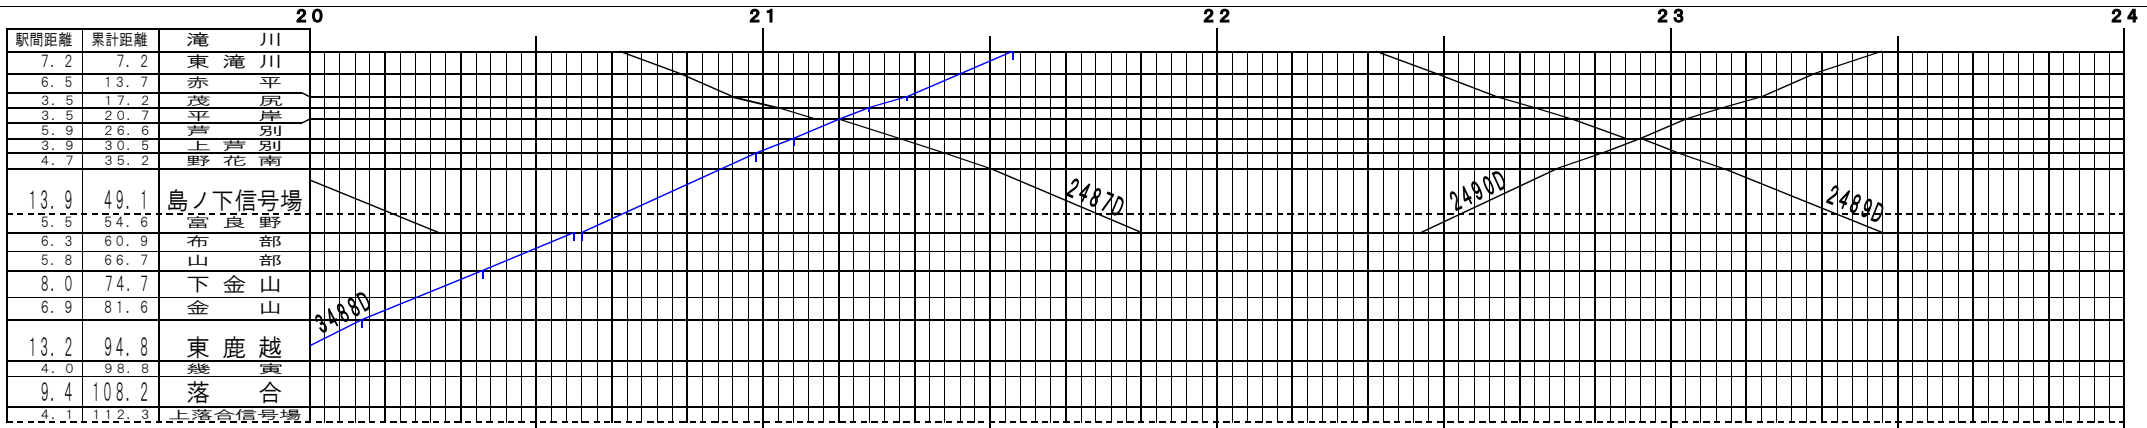

©基本【根室本線・富良野線】滝川～上落合信号場、旭川～富良野(4)
© 2004-2022 SFL All rights reserved.