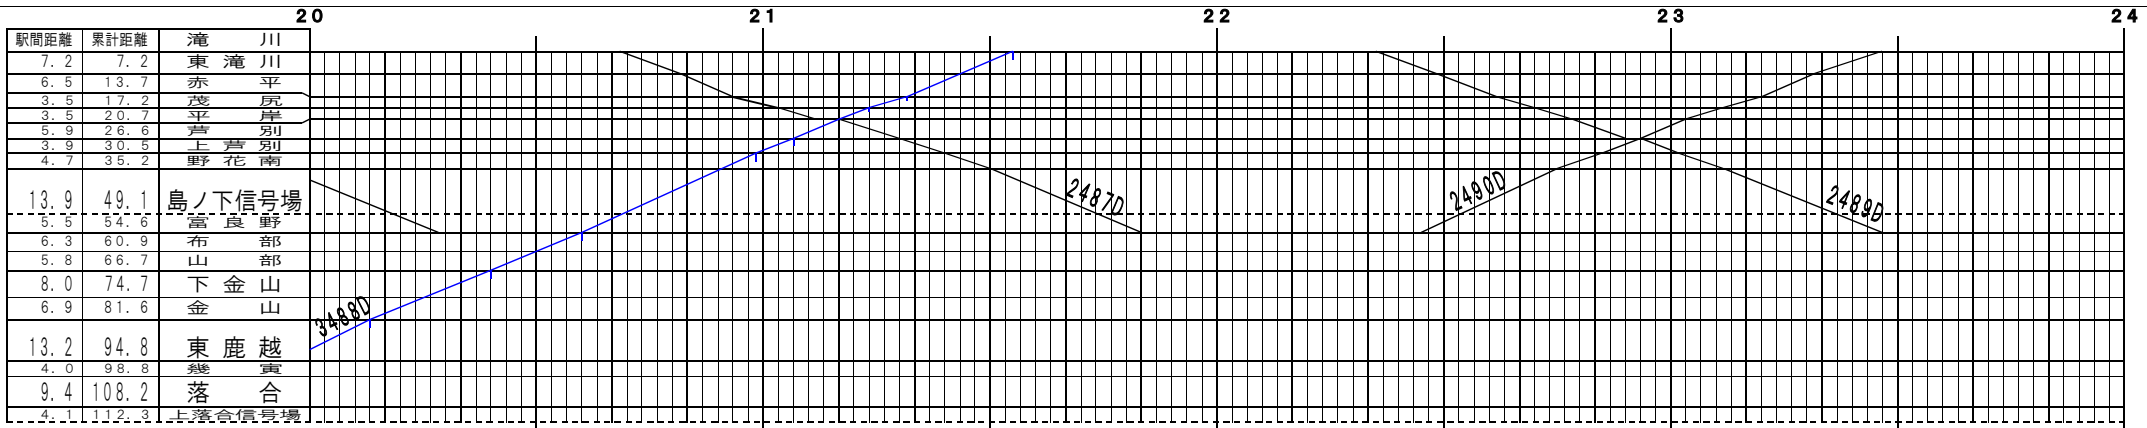

©基本【根室本線・富良野線】滝川～上落合信号場、旭川～富良野(4)
© 2004-2023 SFL All rights reserved.