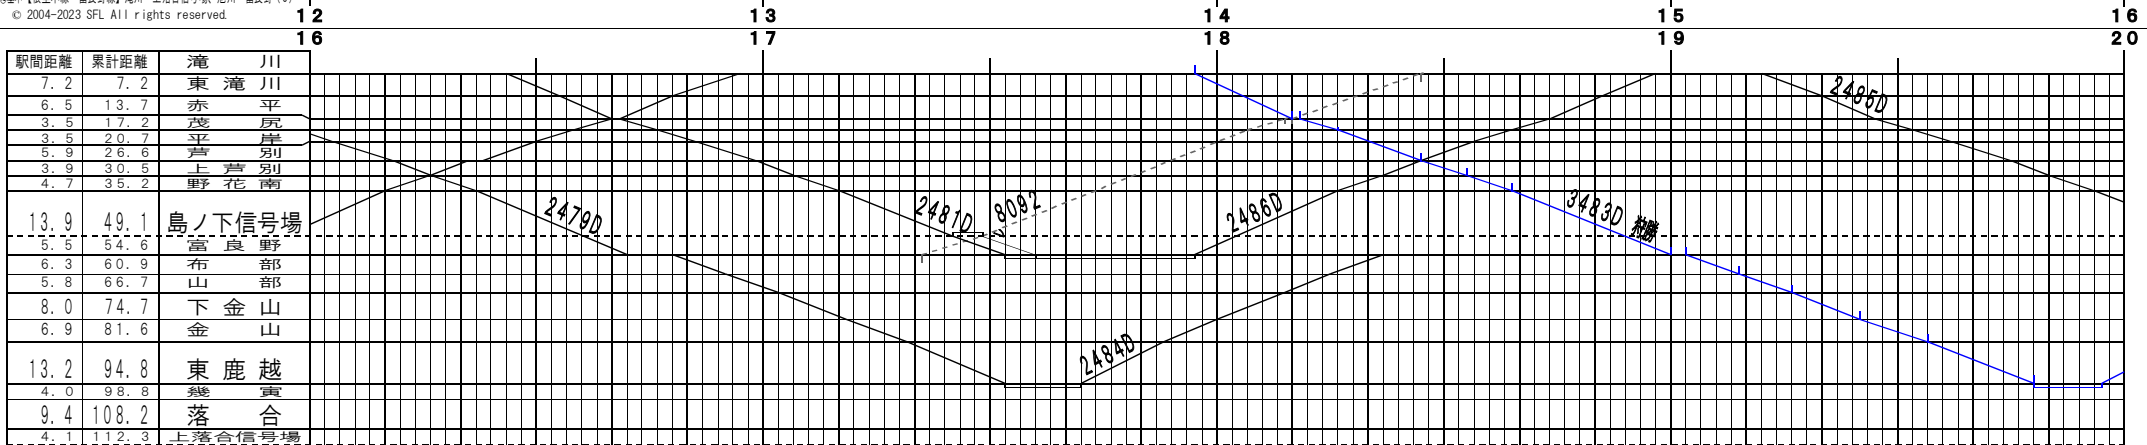

©基本【根室本線・富良野線】滝川～上落合信号場、旭川～富良野(1)
© 2004-2023 SFL All rights reserved.

©基本【根室本線・富良野線】滝川～上落合信号場、旭川～富良野(2)
© 2004-2023 SFL All rights reserved.

©基本【根室本線・富良野線】滝川～上落合信号場、旭川～富良野(3)
© 2004-2023 SFL All rights reserved.