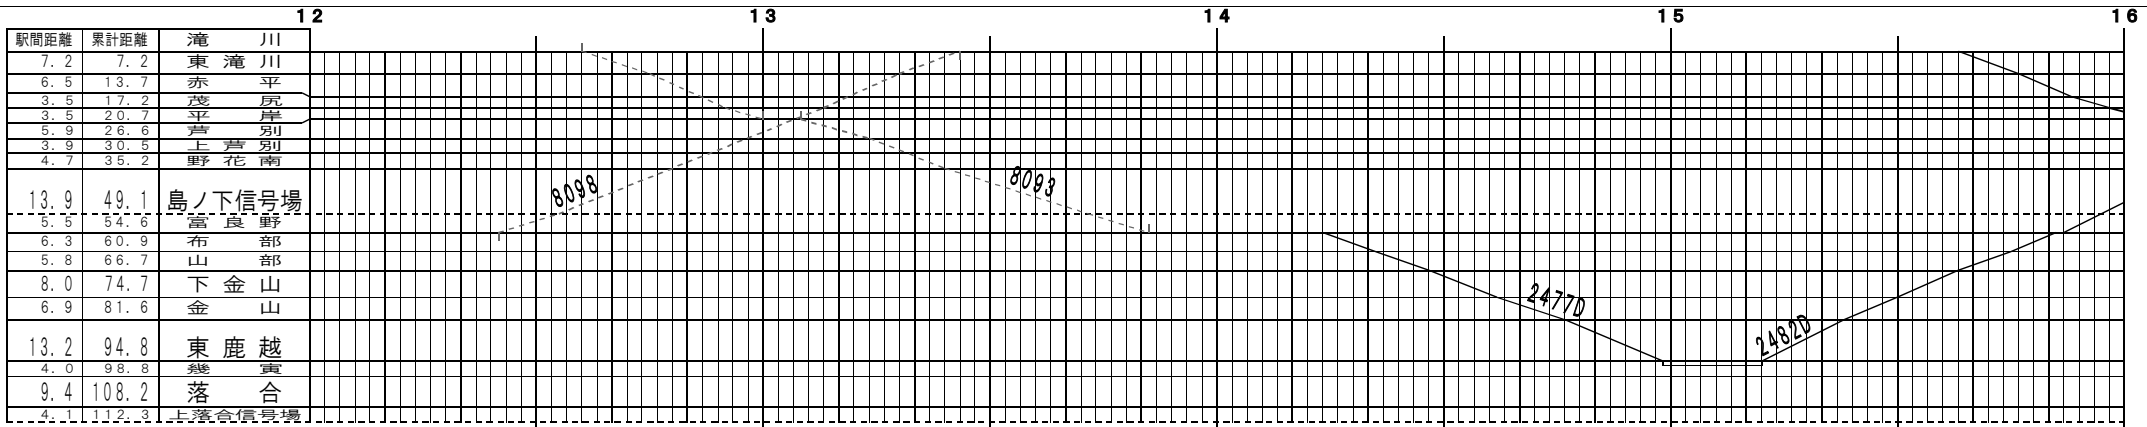

©基本【根室本線・富良野線】滝川～上落合信号場、旭川～富良野(1)
© 2004-2023 SFL All rights reserved.

©基本【根室本線・富良野線】滝川～上落合信号場、旭川～富良野(2)
© 2004-2023 SFL All rights reserved.

©基本【根室本線・富良野線】滝川～上落合信号場、旭川～富良野(3)
© 2004-2023 SFL All rights reserved.