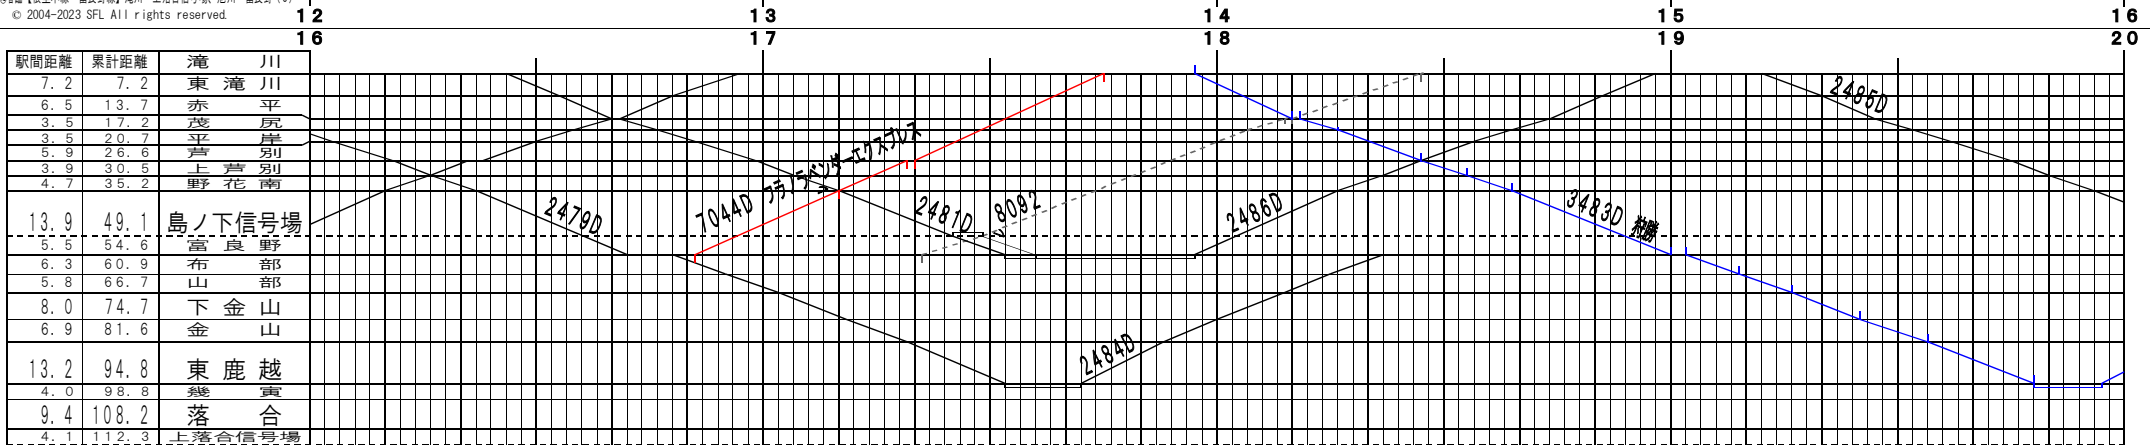

©特臨【根室本線・富良野線】滝川～上落合信号場、旭川～富良野(1)
© 2004-2023 SFL All rights reserved.

©特臨【根室本線・富良野線】滝川～上落合信号場、旭川～富良野(2)
© 2004-2023 SFL All rights reserved.

③路線【根室本線・富良野線】滝川～上落合信号場、旭川～富良野(3)
© 2004-2023 SFL All rights reserved.