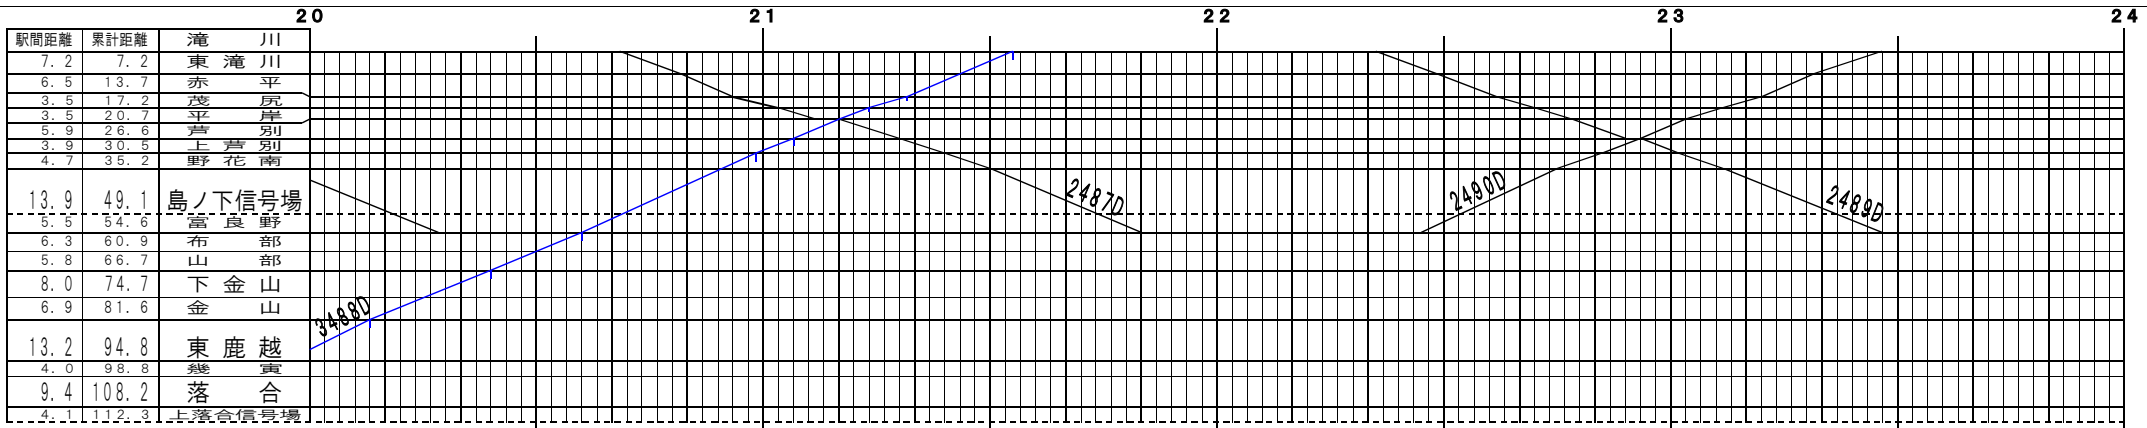

④路線【根室本線・富良野線】滝川～上落合信号場、旭川～富良野(4)
© 2004-2023 SFL All rights reserved.

©特臨【根室本線・富良野線】滝川～上落合信号場、旭川～富良野(5)
© 2004-2023 SFL All rights reserved.