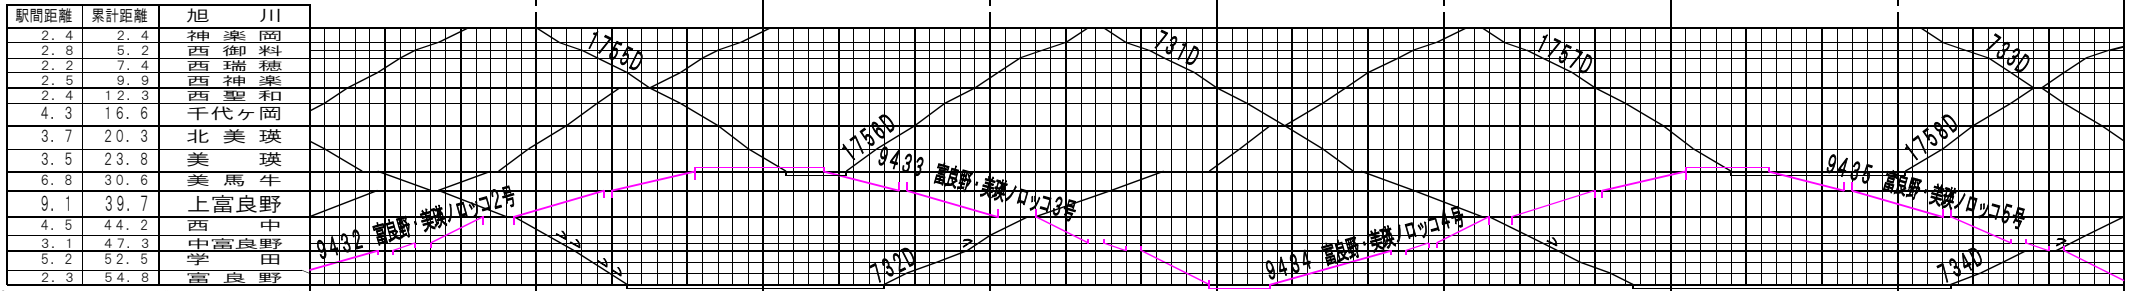

©特臨【根室本線・富良野線】滝川～上落合信号場、旭川～富良野(1)
© 2004-2023 SFL All rights reserved.

©特臨【根室本線・富良野線】滝川～上落合信号場、旭川～富良野(2)
© 2004-2023 SFL All rights reserved.

③路線【根室本線・富良野線】滝川～上落合信号場、旭川～富良野(3)
© 2004-2023 SFL All rights reserved.