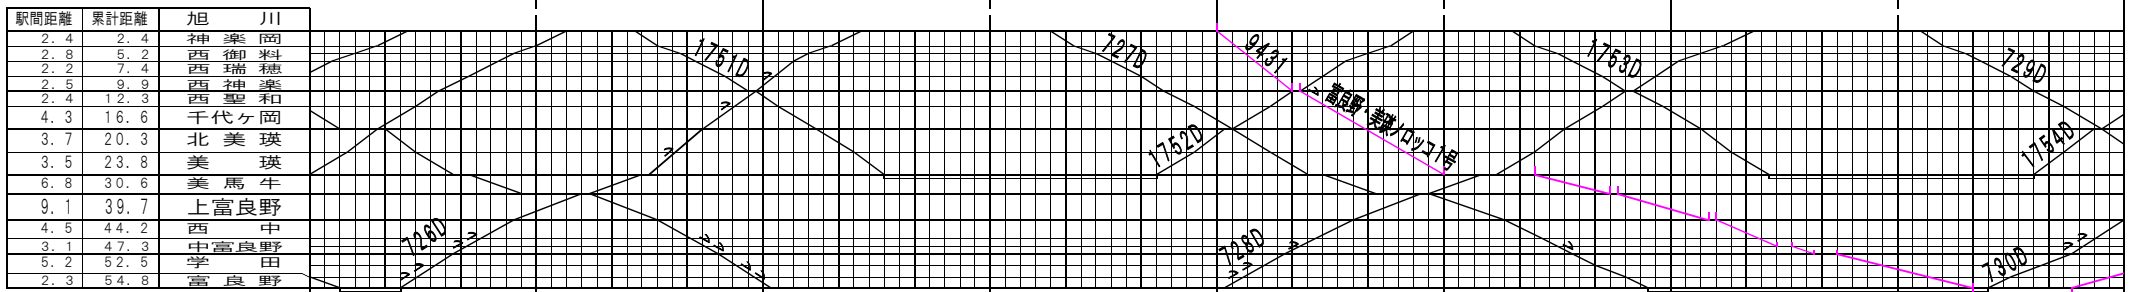

©特臨【根室本線・富良野線】滝川～上落合信号場、旭川～富良野(1)
© 2004-2023 SFL All rights reserved.

©特臨【根室本線・富良野線】滝川～上落合信号場、旭川～富良野(2)
© 2004-2023 SFL All rights reserved.

③路線【根室本線・富良野線】滝川～上落合信号場、旭川～富良野(3)
© 2004-2023 SFL All rights reserved.