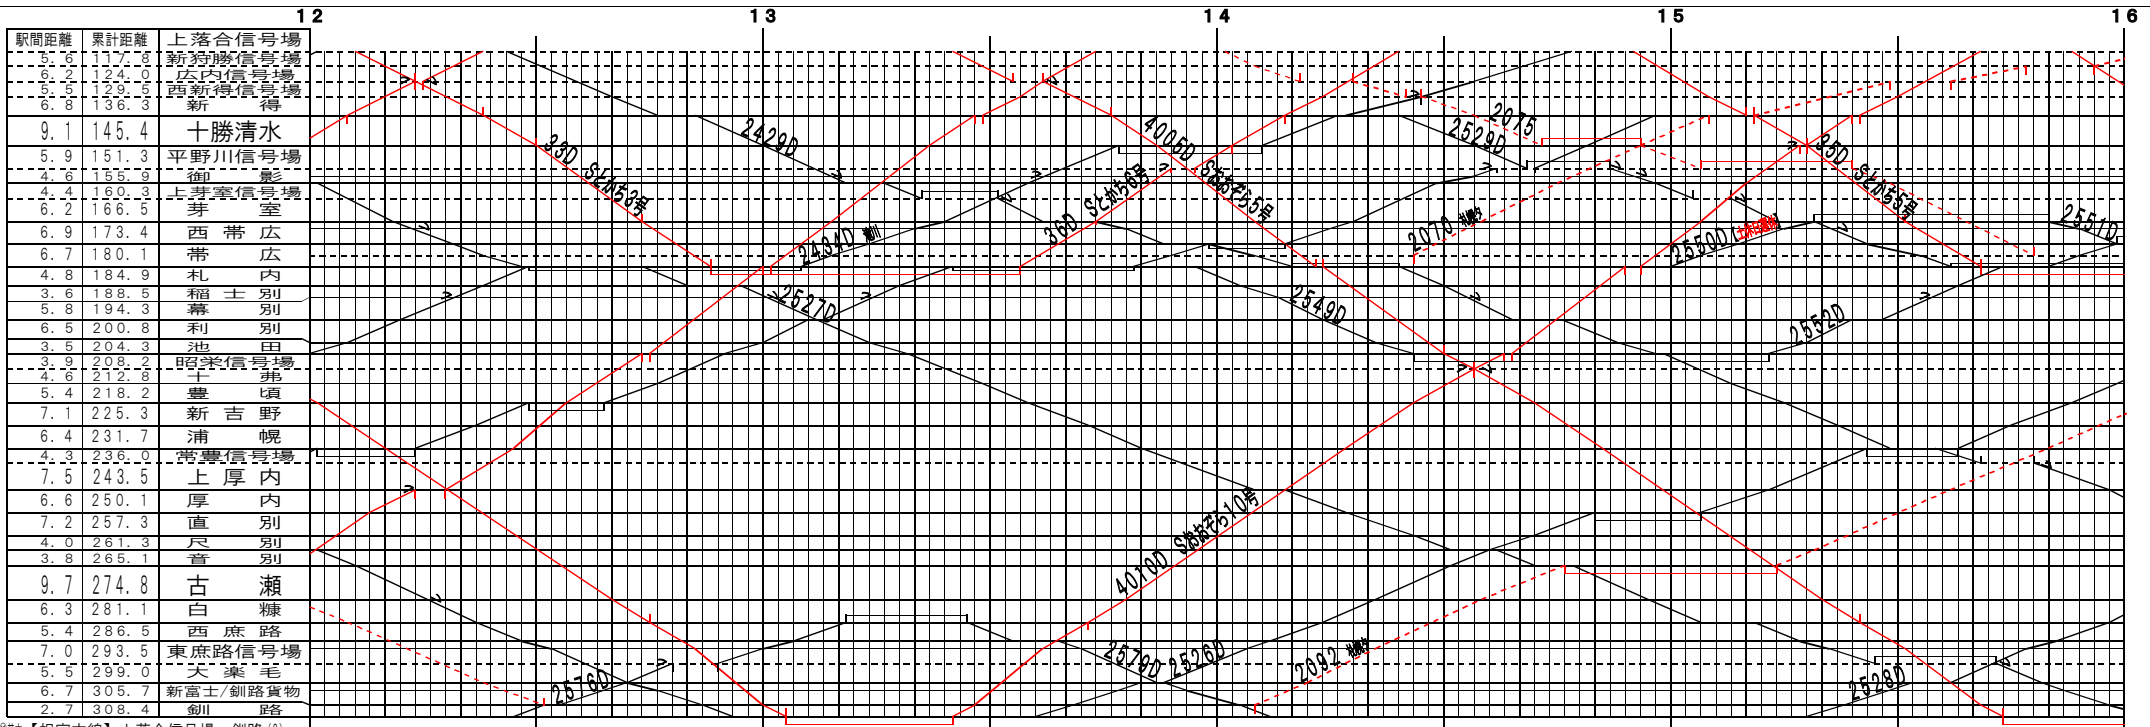

【根室本線】上落合信号場～釧路 (1)
© 2004-2012 SFL All rights reserved.

【根室本線】上落合信号場～釧路 (2)
© 2004-2012 SFL All rights reserved.

【根室本線】上落合信号場～釧路(3)

© 2004-2012 SFL All rights reserved.

【根室本線】上落合信号場～釧路(4)

© 2004-2012 SFL All rights reserved.

【根室本線】上落合信号場～釧路 (5)

© 2004-2012 SFL All rights reserved.

【根室本線】上落合信号場～釧路 (6)

© 2004-2012 SFL All rights reserved.