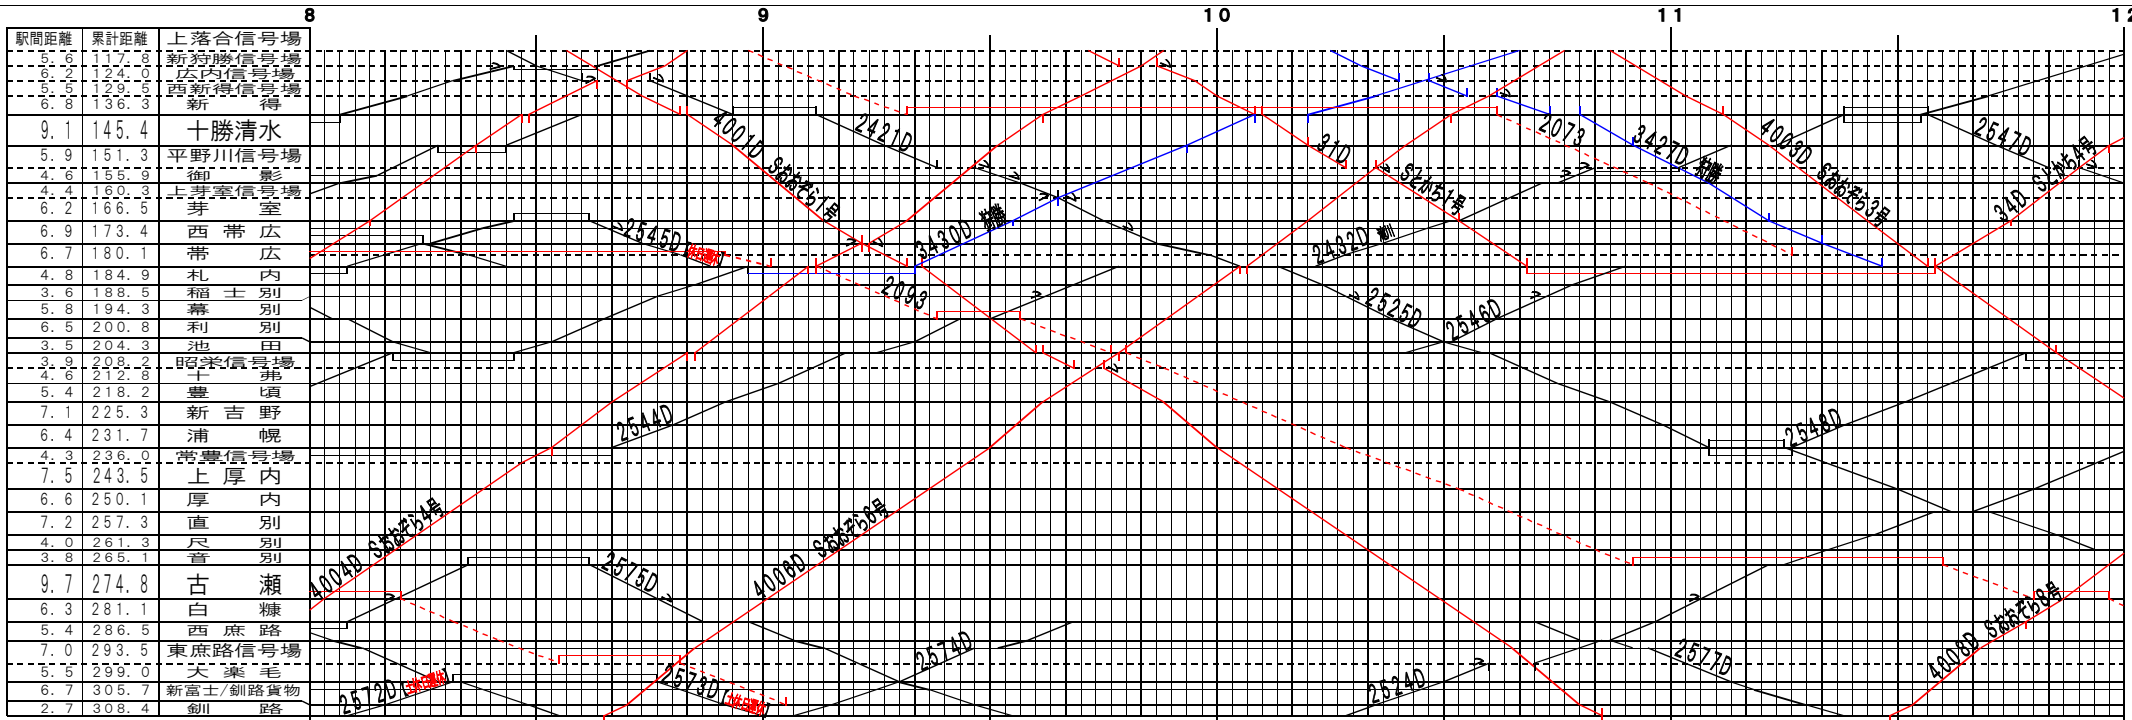

【根室本線】上落合信号場～釧路 (1)
© 2004-2012 SFL All rights reserved.

【根室本線】上落合信号場～釧路 (2)
© 2004-2012 SFL All rights reserved.

【根室本線】上落合信号場～釧路(3)

© 2004-2012 SFL All rights reserved.

【根室本線】上落合信号場～釧路(4)

© 2004-2012 SFL All rights reserved.

【根室本線】上落合信号場～釧路 (5)

© 2004-2012 SFL All rights reserved.

【根室本線】上落合信号場～釧路 (6)

© 2004-2012 SFL All rights reserved.