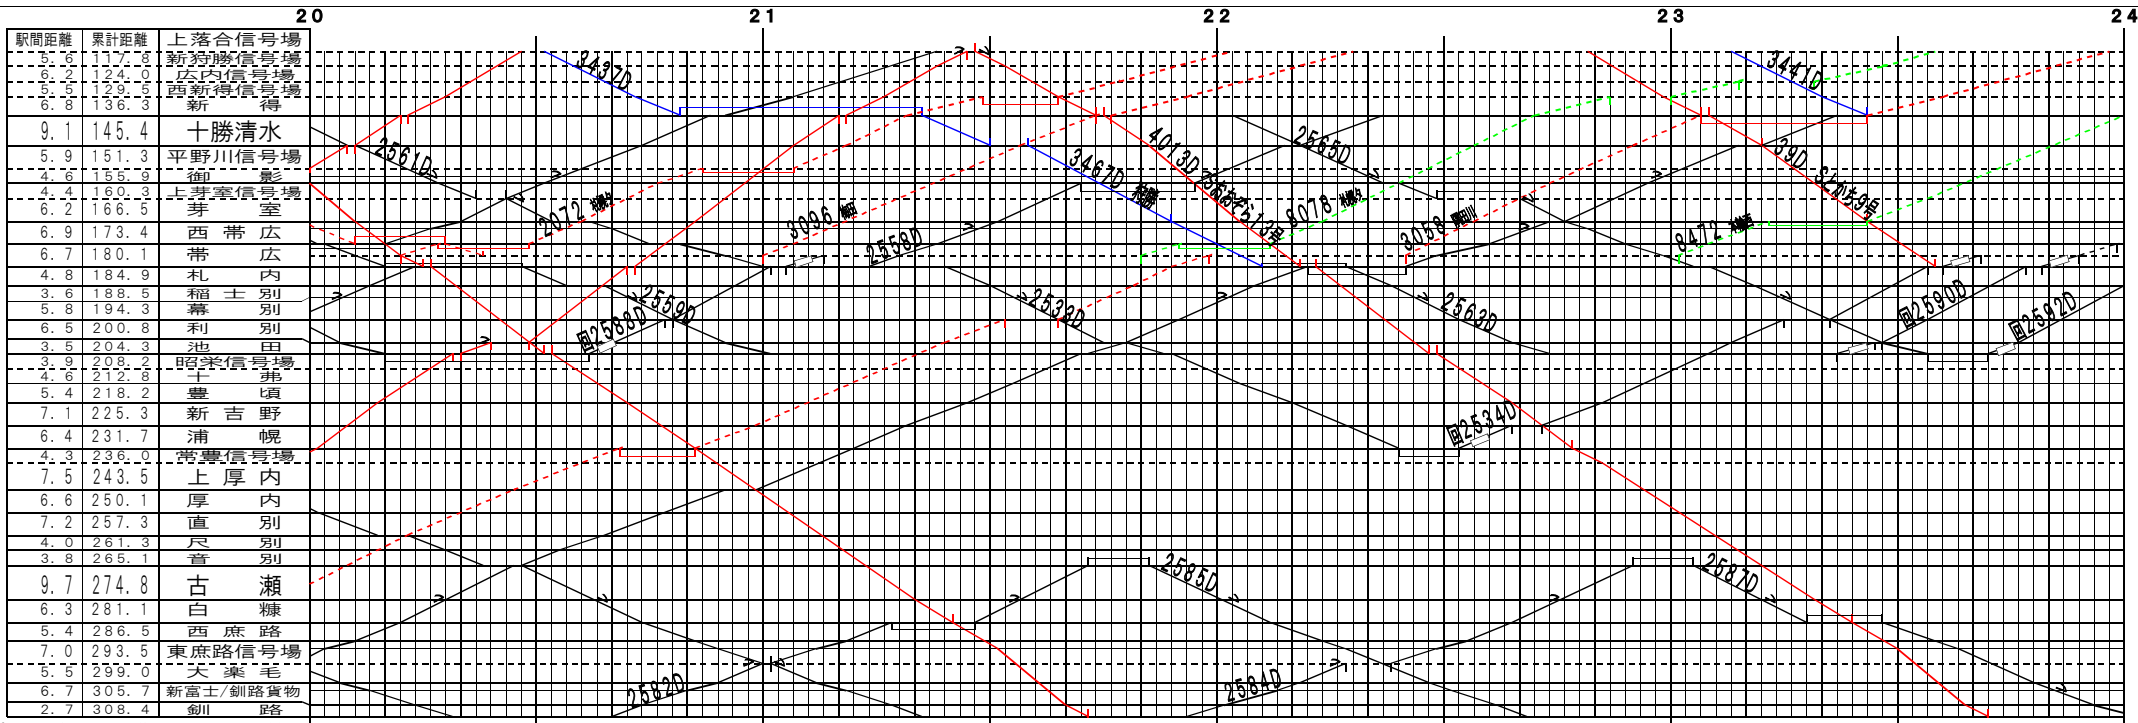

【根室本線】上落合信号場～釧路 (1)
© 2004-2012 SFL All rights reserved.

【根室本線】上落合信号場～釧路 (2)
© 2004-2012 SFL All rights reserved.

【根室本線】上落合信号場～釧路(3)

© 2004-2012 SFL All rights reserved.

【根室本線】上落合信号場～釧路(4)

© 2004-2012 SFL All rights reserved.

【根室本線】上落合信号場～釧路 (5)

© 2004-2012 SFL All rights reserved.

【根室本線】上落合信号場～釧路 (6)

© 2004-2012 SFL All rights reserved.