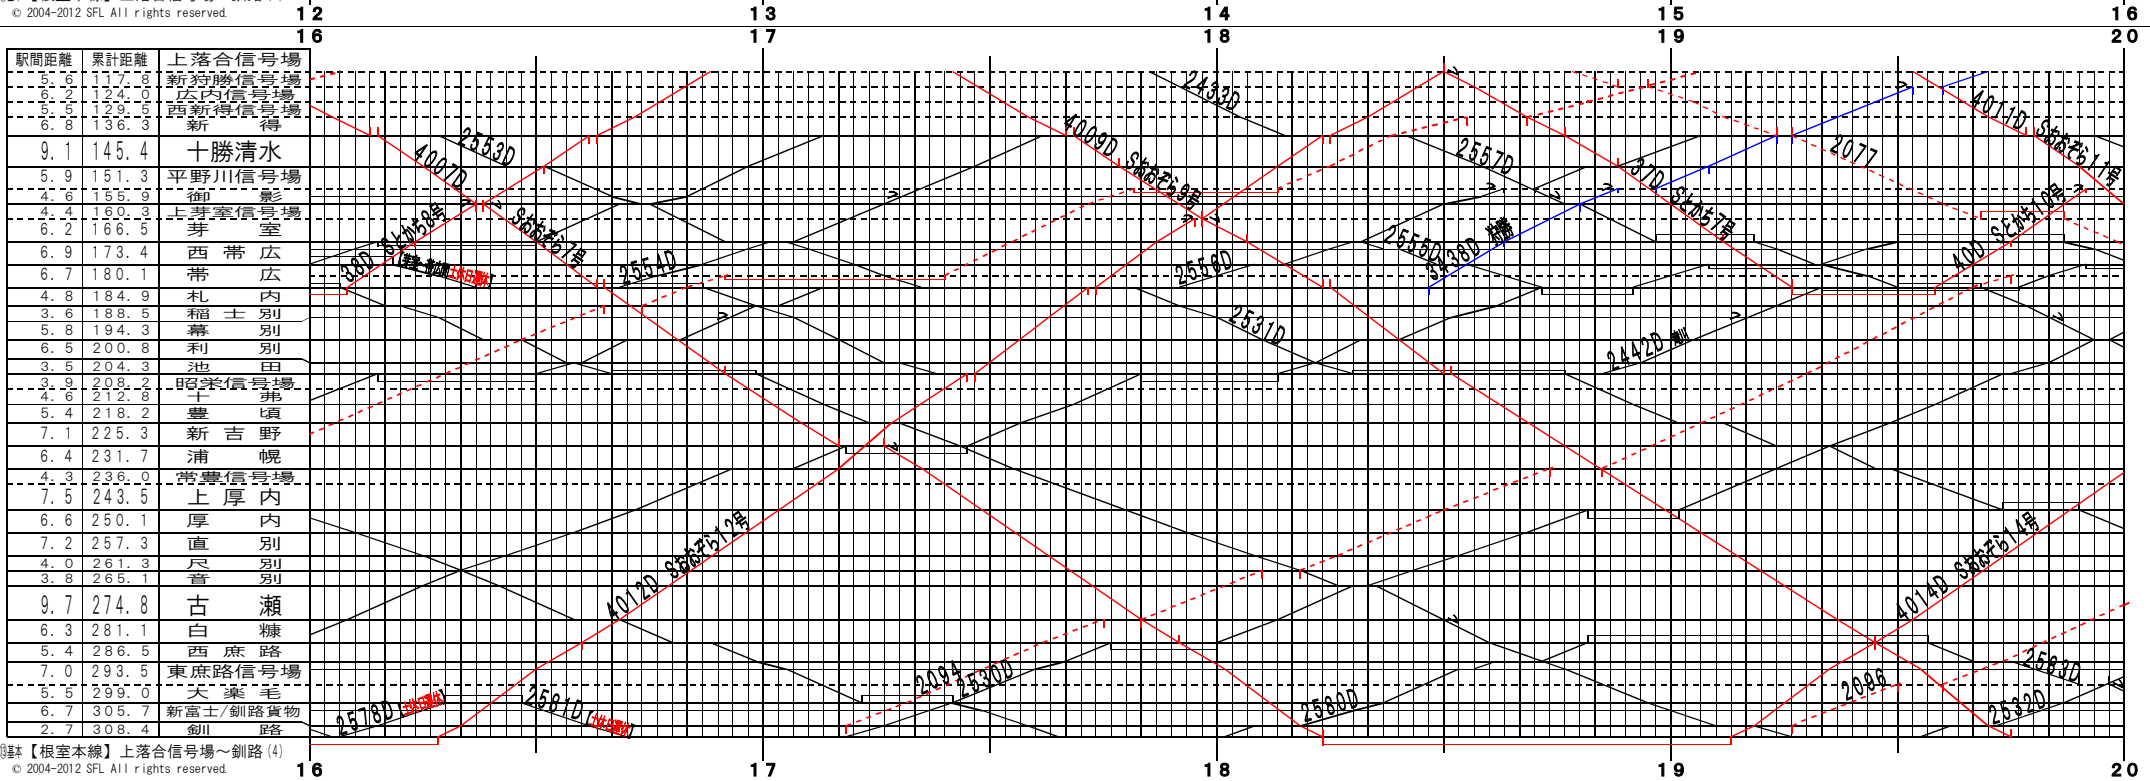

【根室本線】上落合信号場～釧路 (1)
© 2004-2012 SFL All rights reserved.

【根室本線】上落合信号場～釧路 (2)
© 2004-2012 SFL All rights reserved.

【根室本線】上落合信号場～釧路(3)

© 2004-2012 SFL All rights reserved.

【根室本線】上落合信号場～釧路(4)

© 2004-2012 SFL All rights reserved.

【根室本線】上落合信号場～釧路 (5)

© 2004-2012 SFL All rights reserved.

【根室本線】上落合信号場～釧路 (6)

© 2004-2012 SFL All rights reserved.