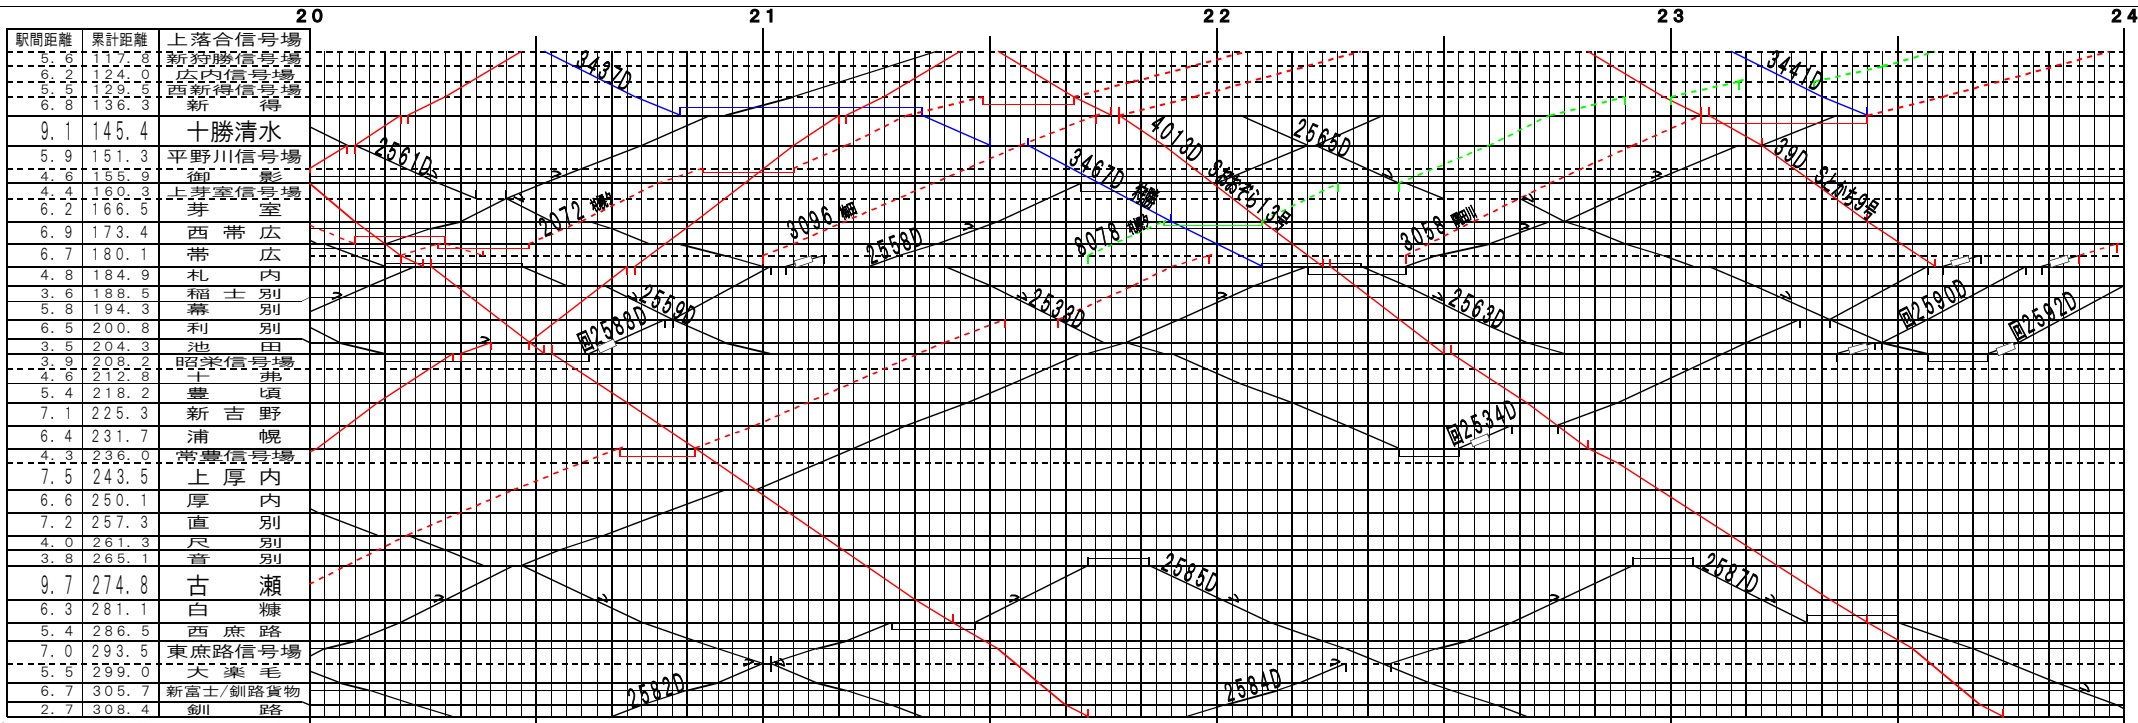

④【根室本線】上落合信号場～釧路 (1)  
© 2004-2012 SFL All rights reserved.

④【根室本線】上落合信号場～釧路 (2)  
© 2004-2012 SFL All rights reserved.

【根室本線】上落合信号場～釧路 (3)

【根室本線】上落合信号場～釧路 (4)

⑤【根室本線】上落合信号場～釧路(5)

© 2004-2012 SFL All rights reserved.

⑥【根室本線】上落合信号場～釧路(6)

© 2004-2012 SFL All rights reserved.