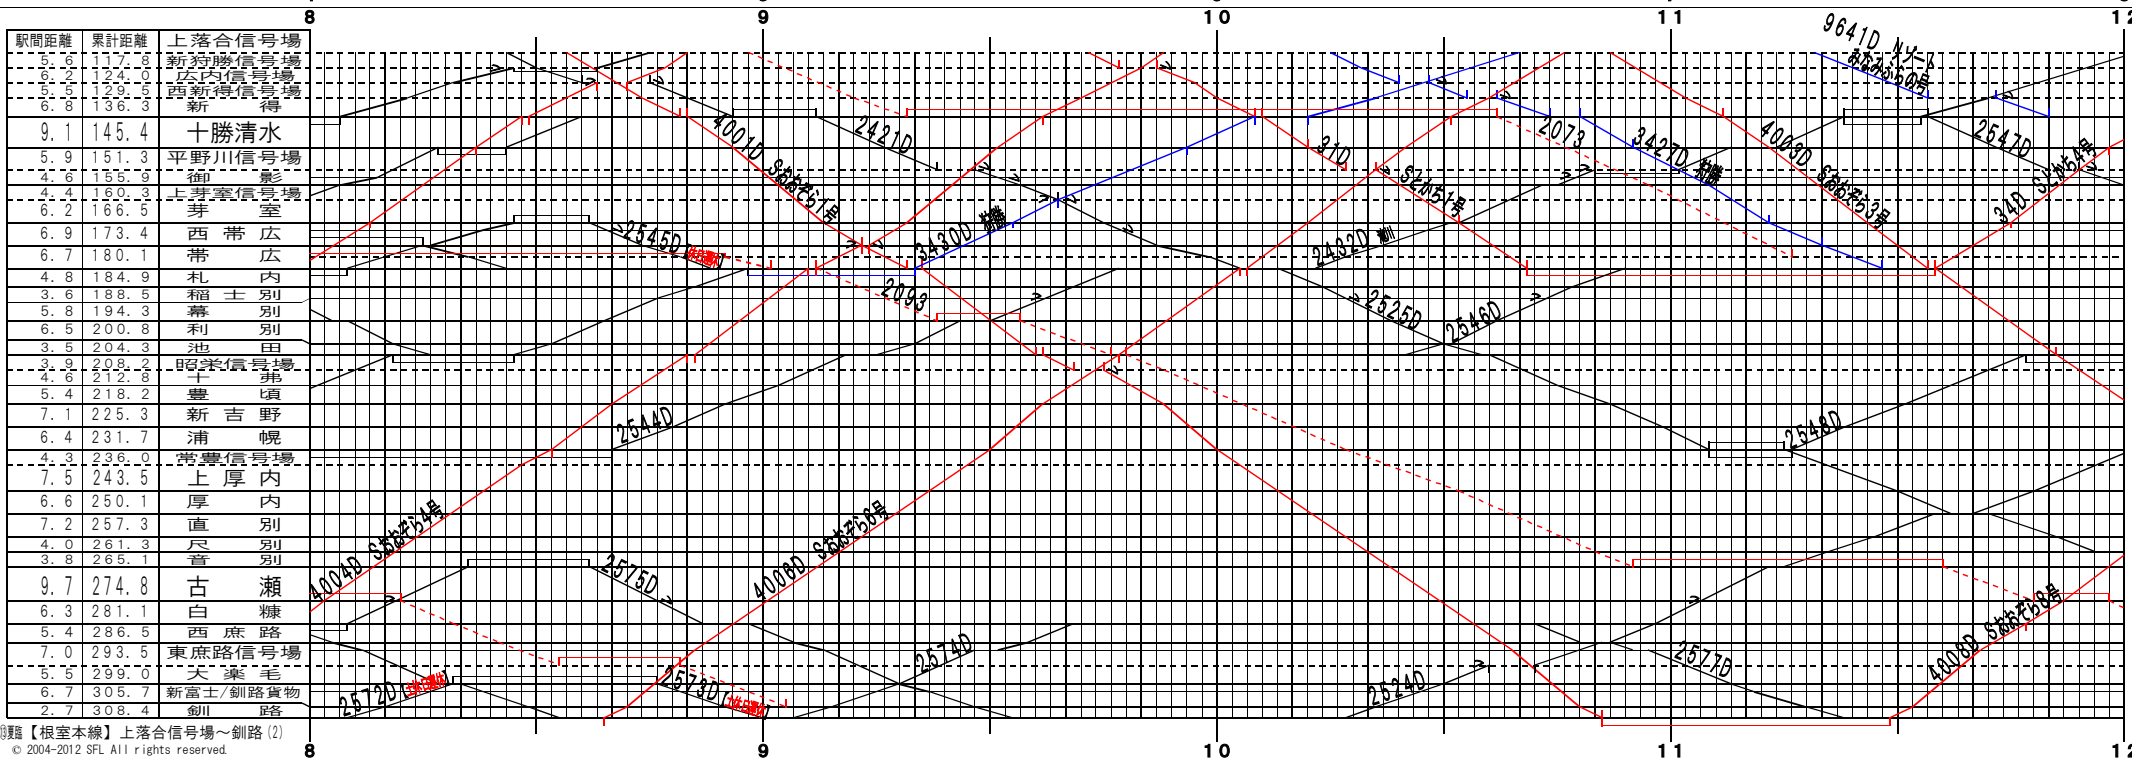

④【根室本線】上落合信号場～釧路 (1)  
© 2004-2012 SFL All rights reserved.

④【根室本線】上落合信号場～釧路 (2)  
© 2004-2012 SFL All rights reserved.

【根室本線】上落合信号場～釧路 (3)

【根室本線】上落合信号場～釧路 (4)

⑤【根室本線】上落合信号場～釧路(5)

© 2004-2012 SFL All rights reserved.

⑥【根室本線】上落合信号場～釧路(6)

© 2004-2012 SFL All rights reserved.