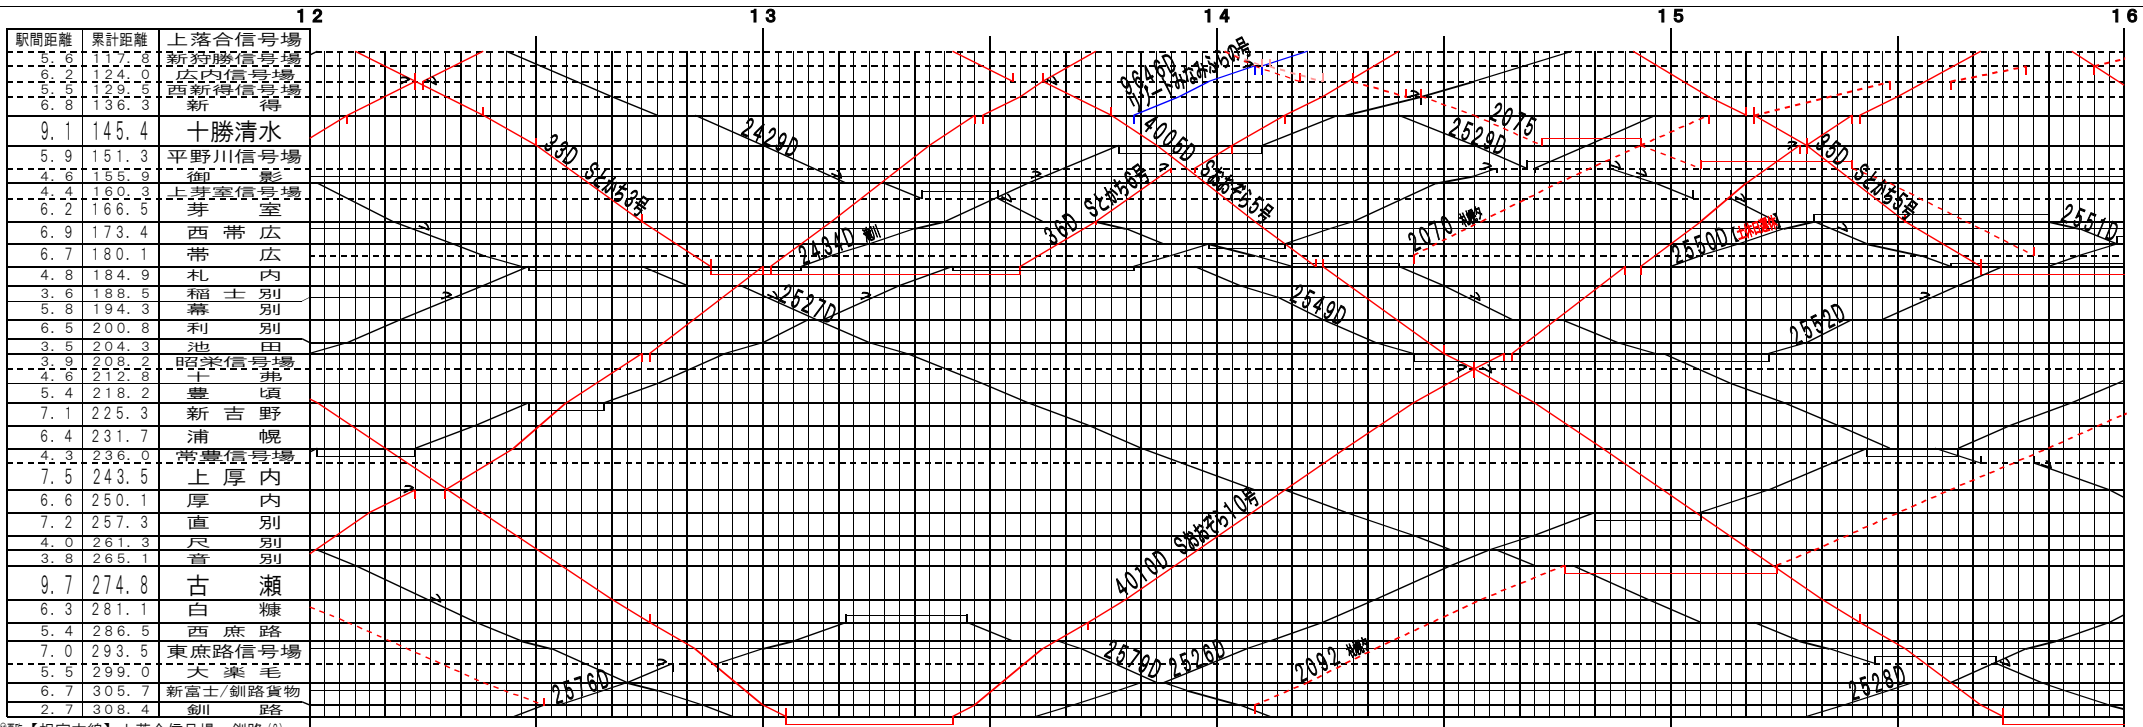

④【根室本線】上落合信号場～釧路 (1)  
© 2004-2012 SFL All rights reserved.

④【根室本線】上落合信号場～釧路 (2)  
© 2004-2012 SFL All rights reserved.

【根室本線】上落合信号場～釧路 (3)

【根室本線】上落合信号場～釧路 (4)

⑤【根室本線】上落合信号場～釧路(5)

© 2004-2012 SFL All rights reserved.

⑥【根室本線】上落合信号場～釧路(6)

© 2004-2012 SFL All rights reserved.