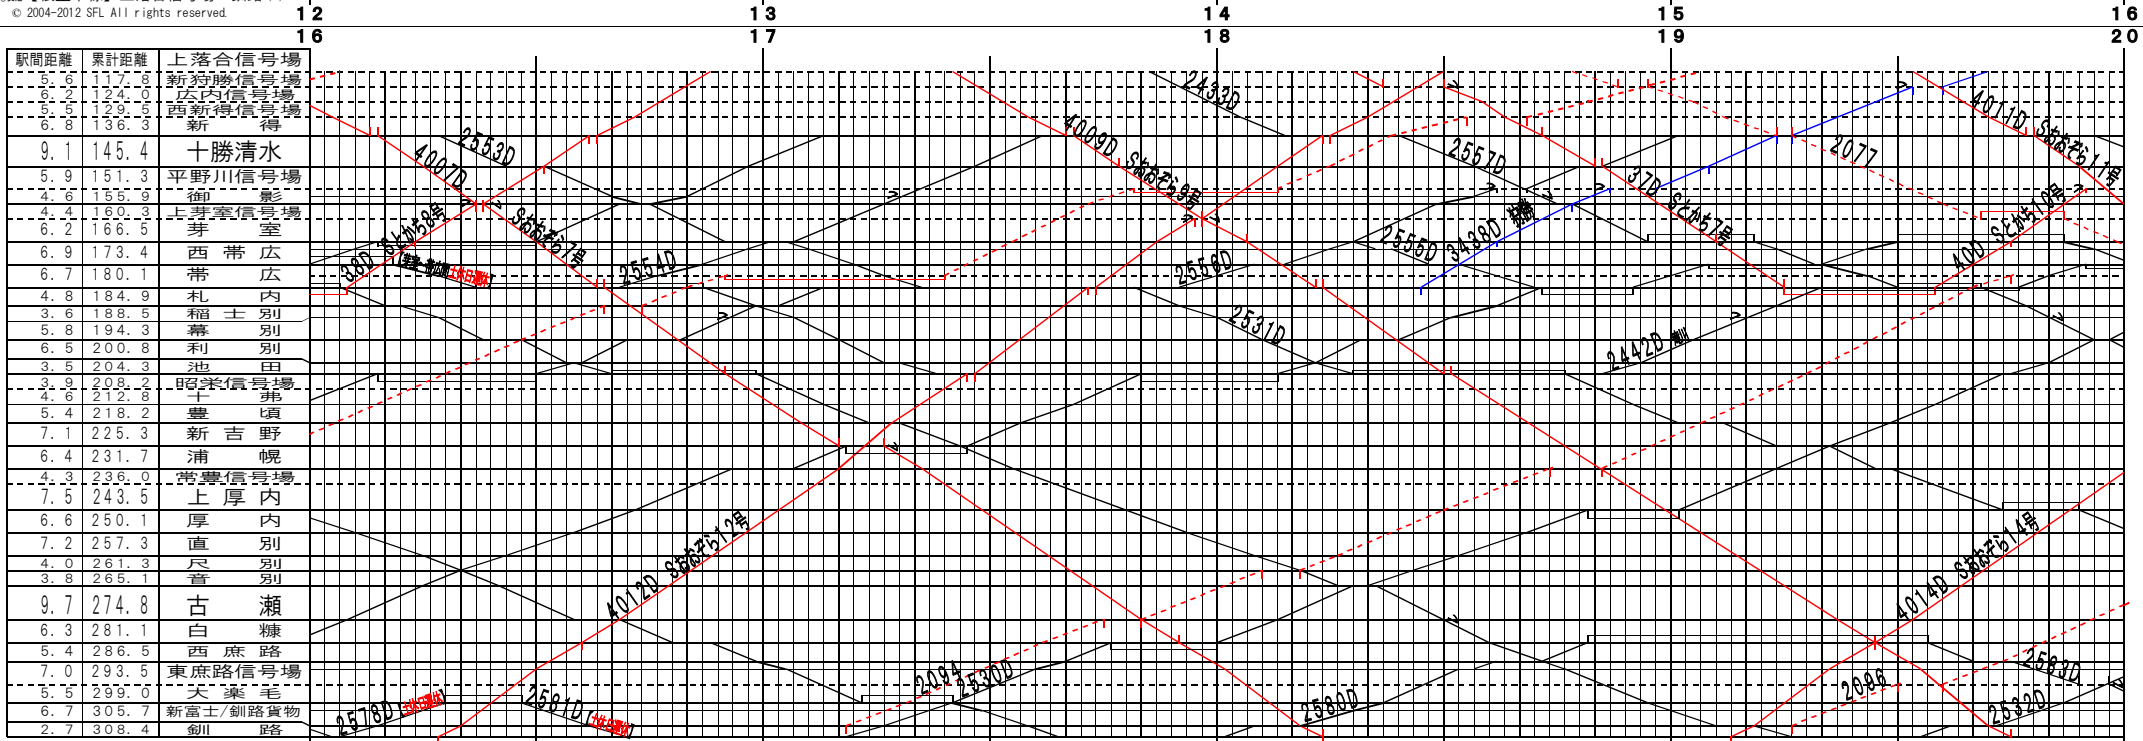

④【根室本線】上落合信号場～釧路 (1)  
© 2004-2012 SFL All rights reserved.

④【根室本線】上落合信号場～釧路 (2)  
© 2004-2012 SFL All rights reserved.

【根室本線】上落合信号場～釧路 (3)

【根室本線】上落合信号場～釧路 (4)

⑤【根室本線】上落合信号場～釧路(5)

© 2004-2012 SFL All rights reserved.

⑥【根室本線】上落合信号場～釧路(6)

© 2004-2012 SFL All rights reserved.