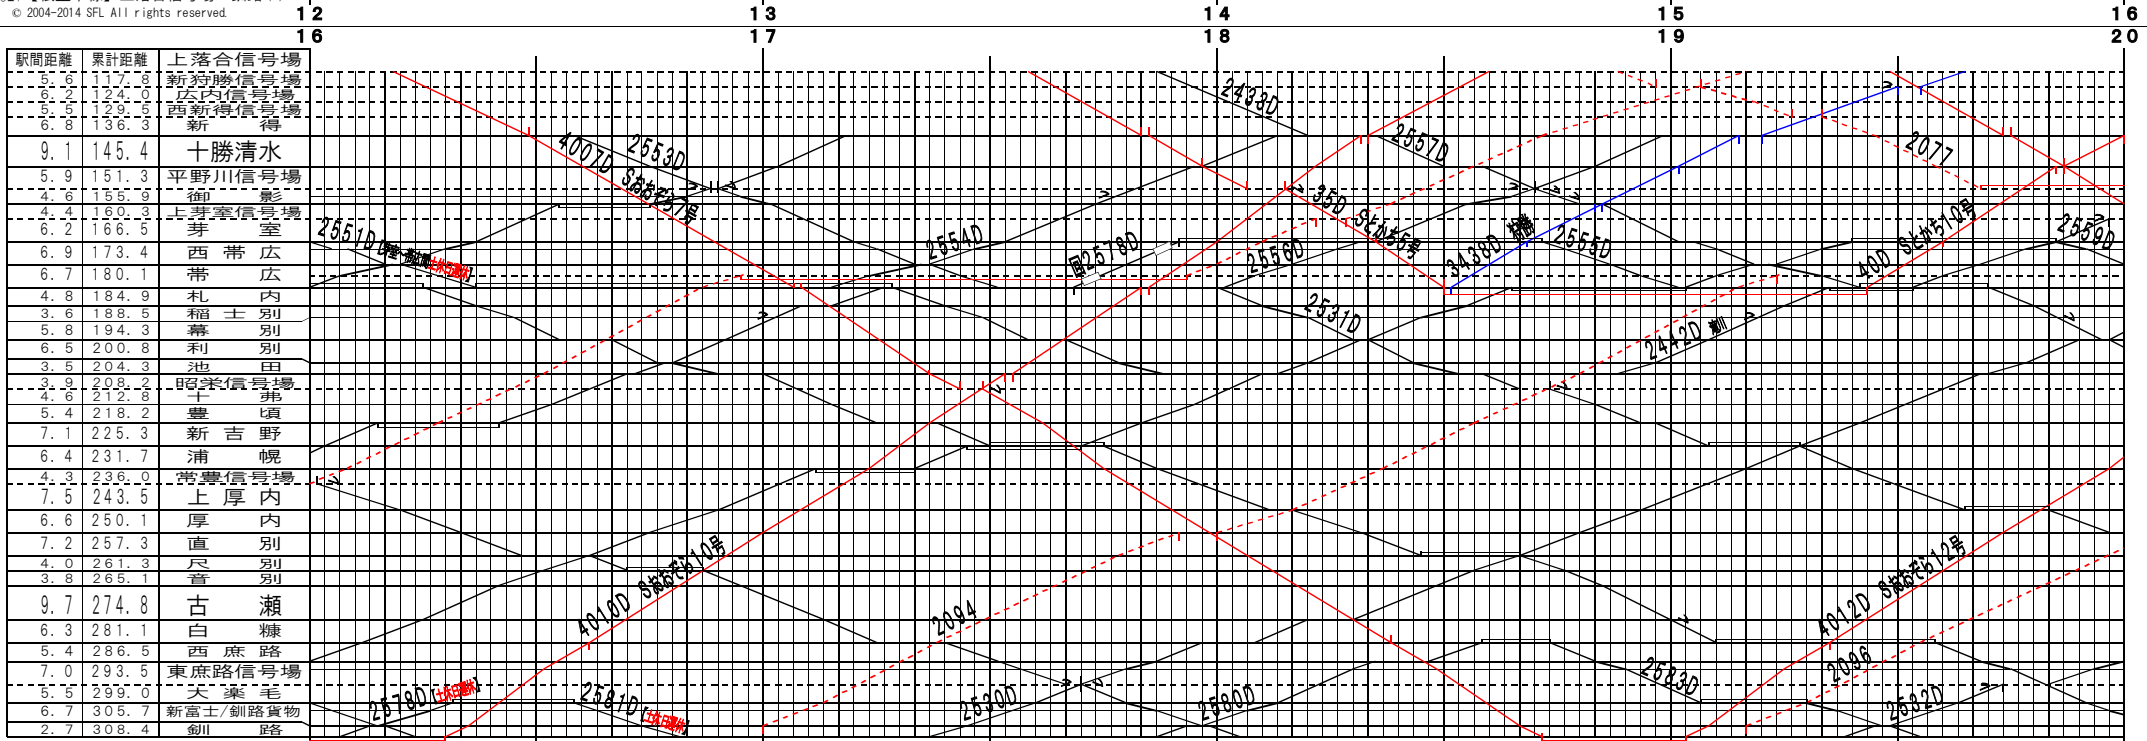

【根室本線】上落合信号場～釧路 (1)  
© 2004-2014 SFL All rights reserved.

【根室本線】上落合信号場～釧路(3)

© 2004-2014 SFL All rights reserved.

【根室本線】上落合信号場～釧路(4)

© 2004-2014 SFL All rights reserved.

【根室本線】上落合信号場～釧路 (5)

© 2004-2014 SFL All rights reserved.

【根室本線】上落合信号場～釧路 (6)

© 2004-2014 SFL All rights reserved.