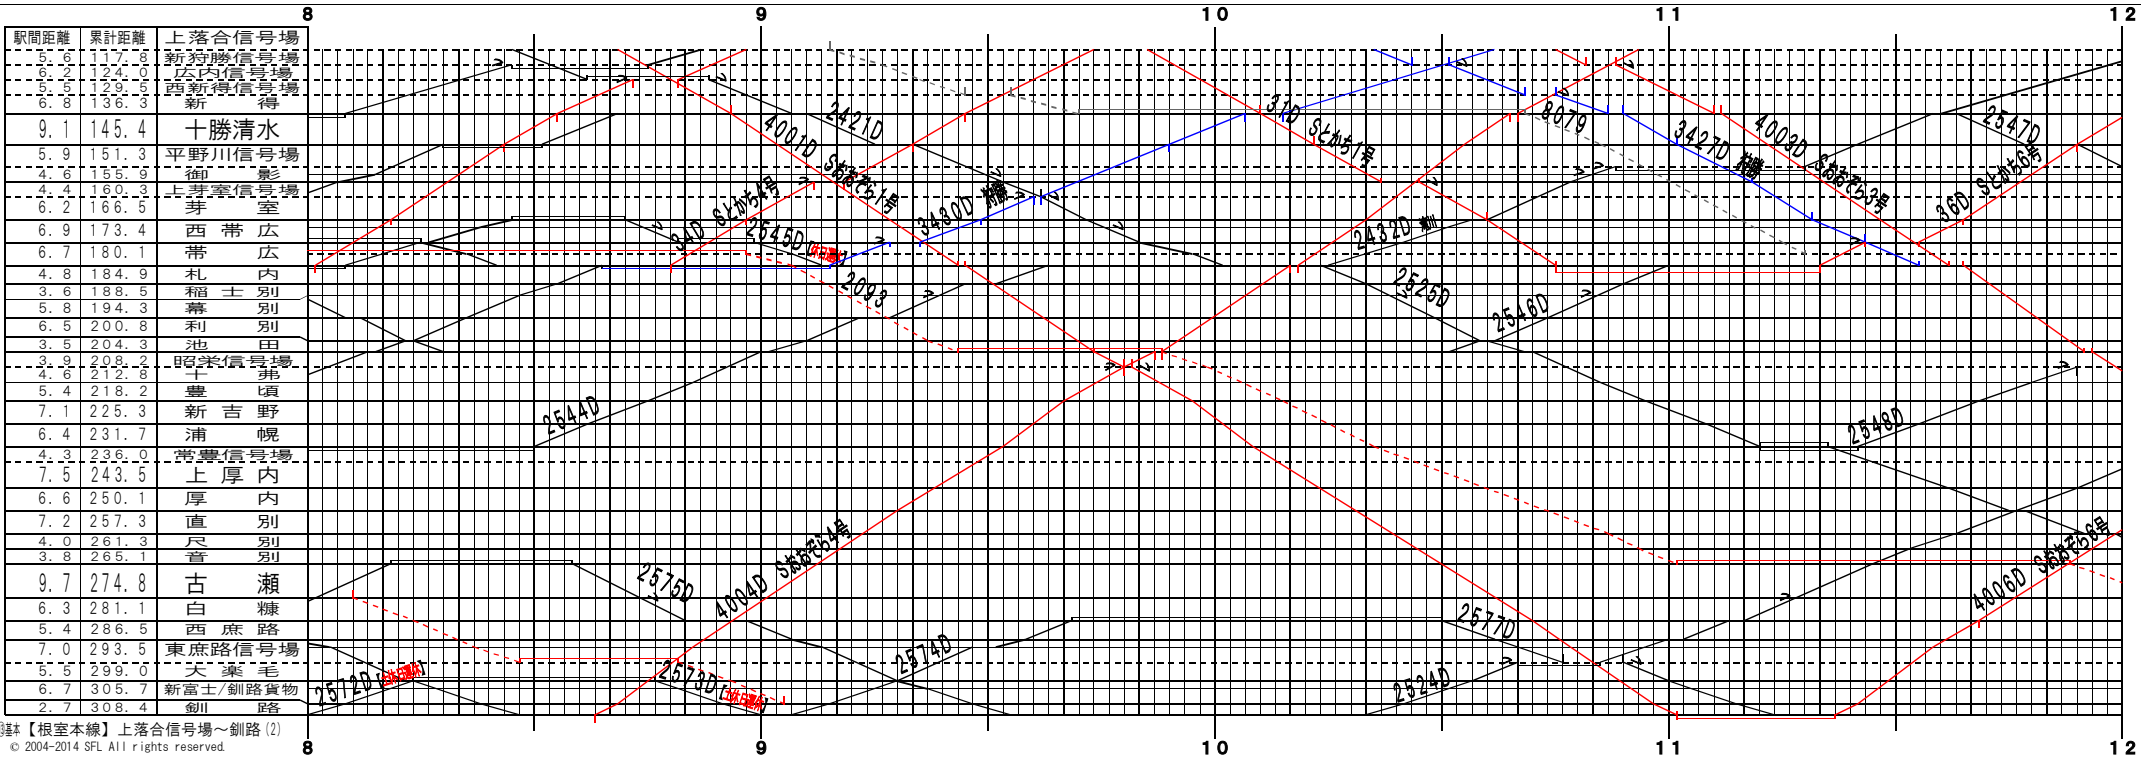

【根室本線】上落合信号場～釧路 (1)  
© 2004-2014 SFL All rights reserved.

【根室本線】上落合信号場～釧路(3)

© 2004-2014 SFL All rights reserved.

【根室本線】上落合信号場～釧路(4)

© 2004-2014 SFL All rights reserved.

【根室本線】上落合信号場～釧路 (5)

© 2004-2014 SFL All rights reserved.

【根室本線】上落合信号場～釧路 (6)

© 2004-2014 SFL All rights reserved.