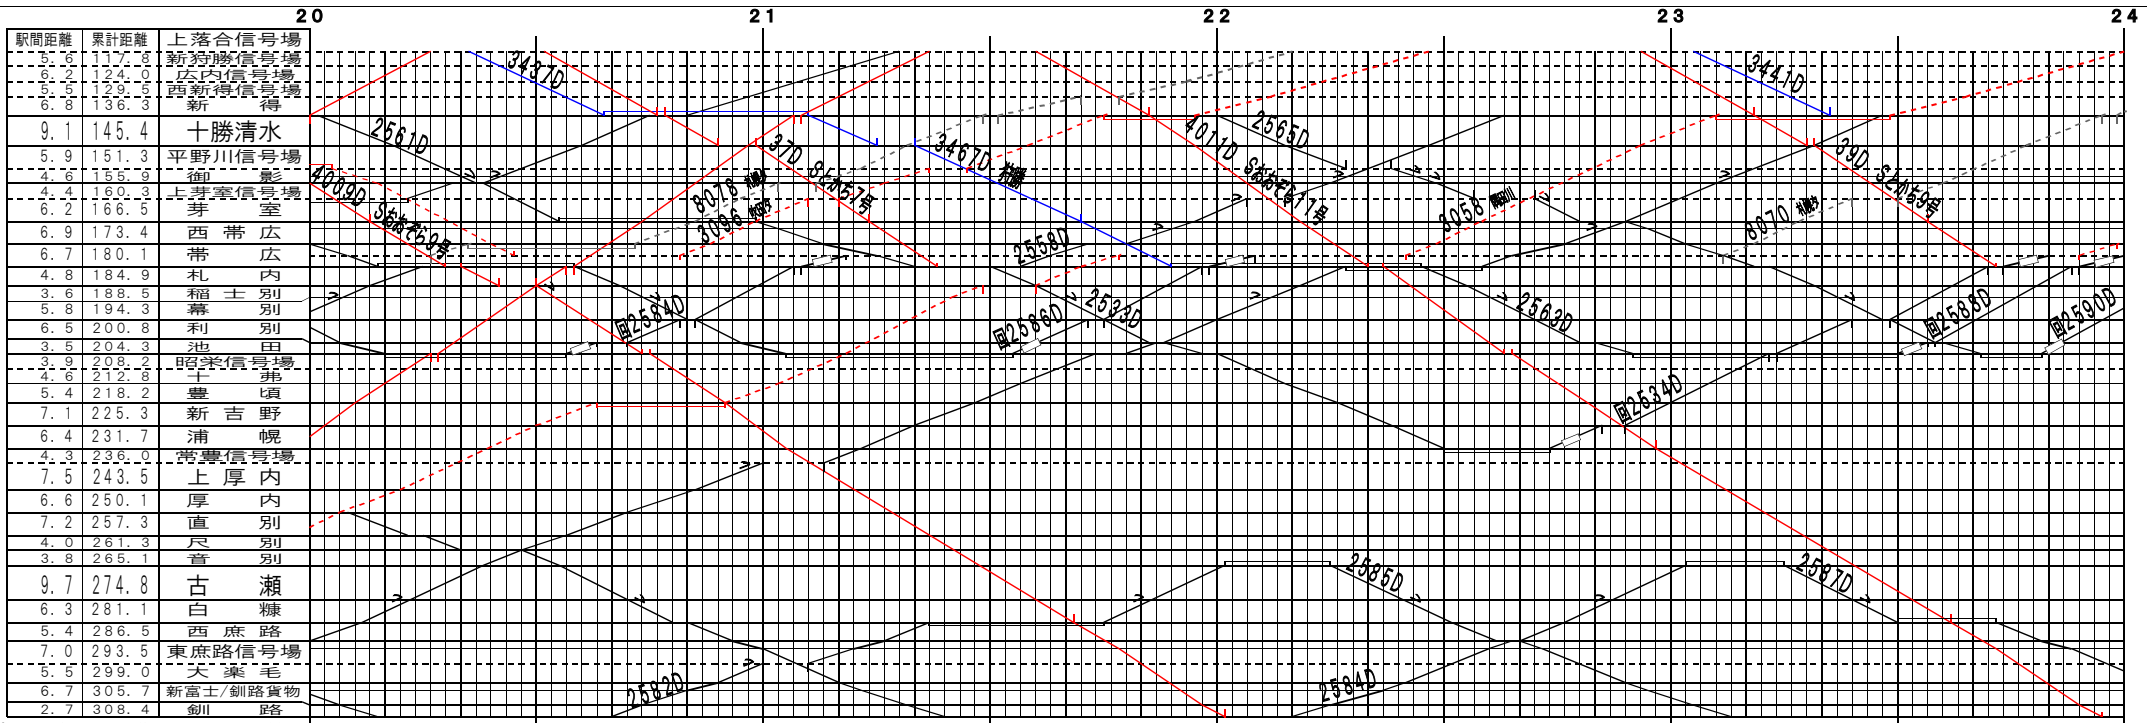

【根室本線】上落合信号場～釧路 (1)  
© 2004-2014 SFL All rights reserved.

【根室本線】上落合信号場～釧路(3)

© 2004-2014 SFL All rights reserved.

【根室本線】上落合信号場～釧路(4)

© 2004-2014 SFL All rights reserved.

【根室本線】上落合信号場～釧路 (5)

© 2004-2014 SFL All rights reserved.

【根室本線】上落合信号場～釧路 (6)

© 2004-2014 SFL All rights reserved.