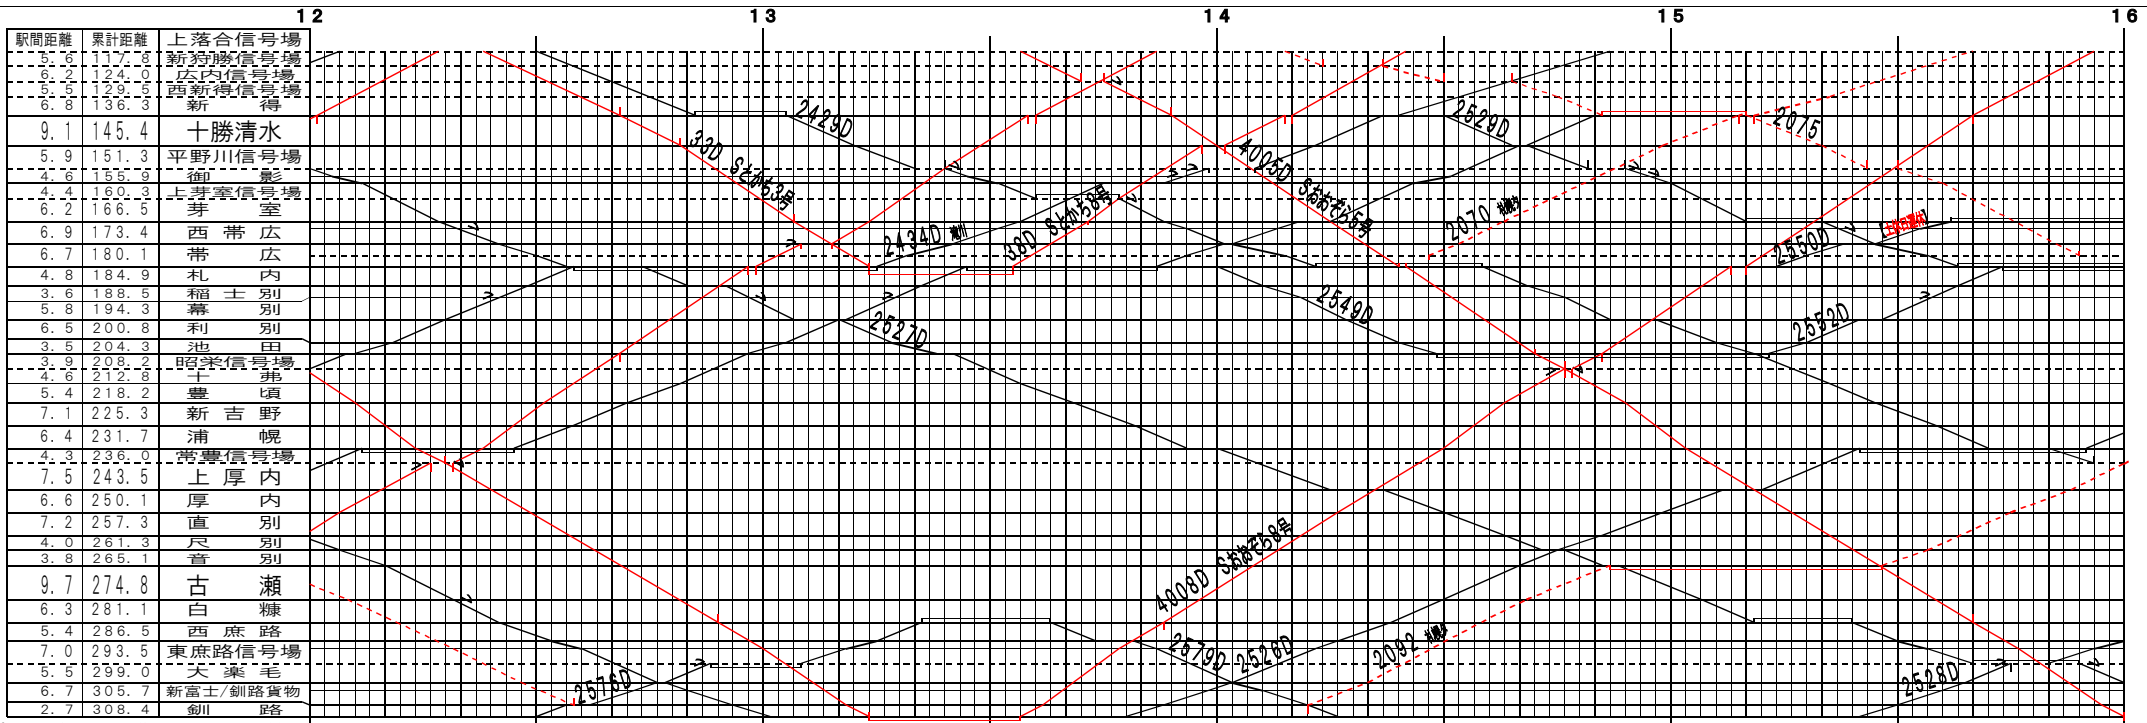

【根室本線】上落合信号場～釧路 (1)  
© 2004-2014 SFL All rights reserved.

【根室本線】上落合信号場～釧路(3)

© 2004-2014 SFL All rights reserved.

【根室本線】上落合信号場～釧路(4)

© 2004-2014 SFL All rights reserved.

【根室本線】上落合信号場～釧路 (5)

© 2004-2014 SFL All rights reserved.

【根室本線】上落合信号場～釧路 (6)

© 2004-2014 SFL All rights reserved.