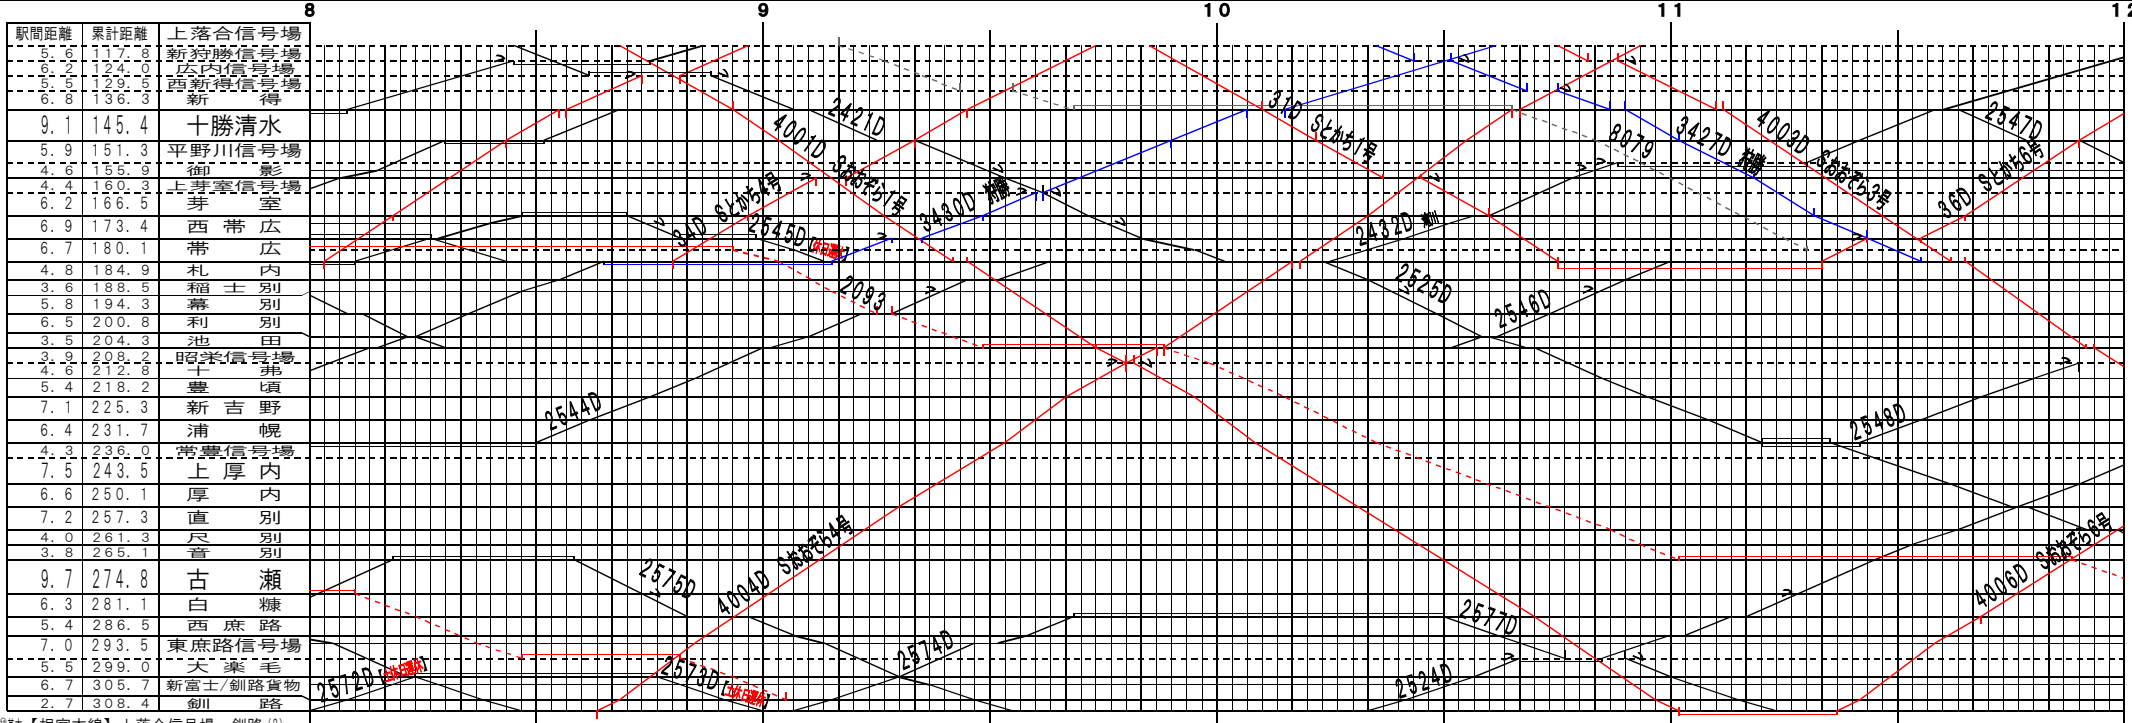

【根室本線】上落合信号場～釧路 (1)

© 2004-2015 SFL All rights reserved.

【根室本線】上落合信号場～釧路 (2)

© 2004-2015 SFL All rights reserved.

【根室本線】上落合信号場～釧路(3)

© 2004-2015 SFL All rights reserved.

【根室本線】上落合信号場～釧路(4)

© 2004-2015 SFL All rights reserved.

【根室本線】上落合信号場～釧路 (5)

© 2004-2015 SFL All rights reserved.

【根室本線】上落合信号場～釧路 (6)

© 2004-2015 SFL All rights reserved.