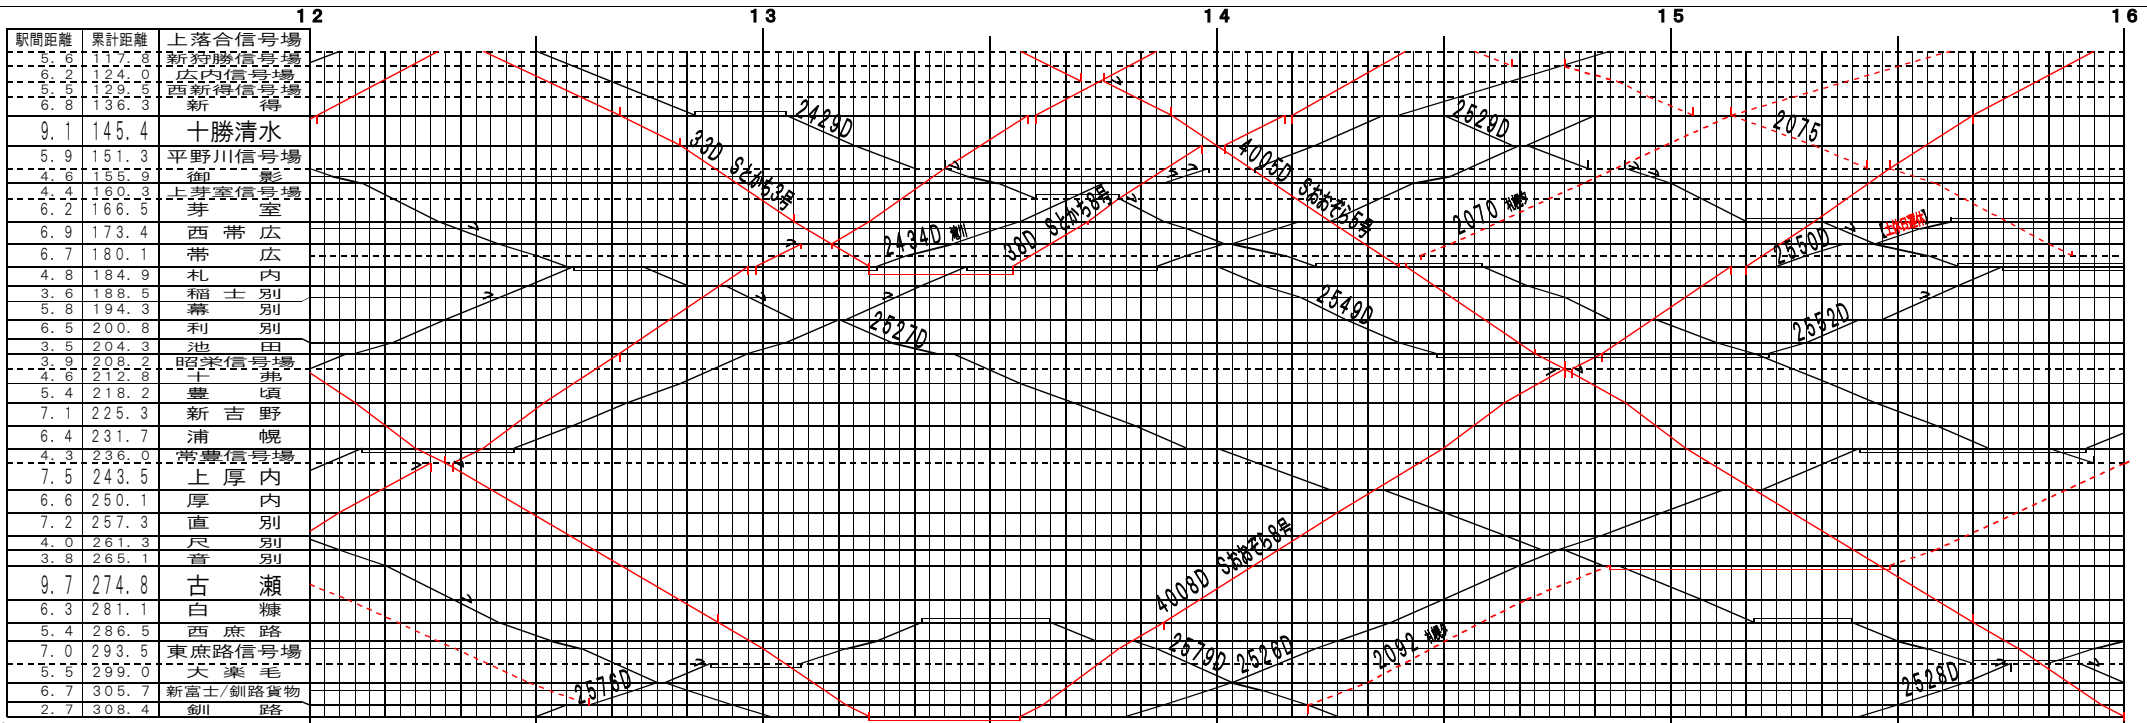

【根室本線】上落合信号場～釧路 (1)

© 2004-2015 SFL All rights reserved.

【根室本線】上落合信号場～釧路 (2)

© 2004-2015 SFL All rights reserved.

【根室本線】上落合信号場～釧路(3)

© 2004-2015 SFL All rights reserved.

【根室本線】上落合信号場～釧路(4)

© 2004-2015 SFL All rights reserved.

【根室本線】上落合信号場～釧路 (5)

© 2004-2015 SFL All rights reserved.

【根室本線】上落合信号場～釧路 (6)

© 2004-2015 SFL All rights reserved.