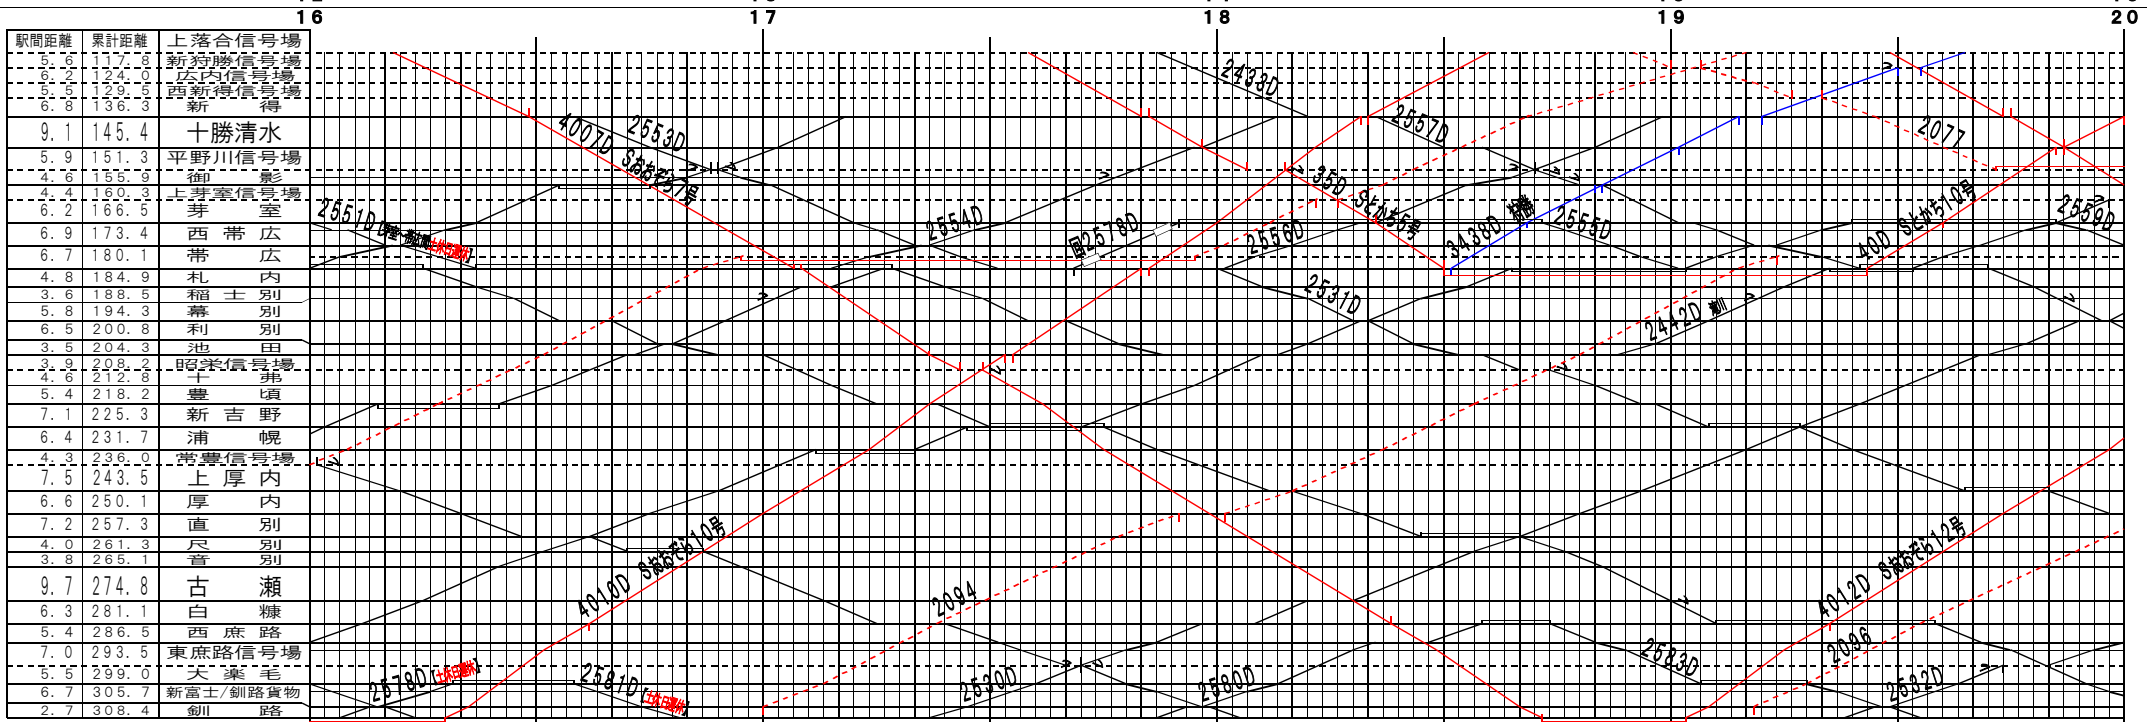

【根室本線】上落合信号場～釧路 (1)

© 2004-2015 SFL All rights reserved.

【根室本線】上落合信号場～釧路 (2)

© 2004-2015 SFL All rights reserved.

【根室本線】上落合信号場～釧路(3)

© 2004-2015 SFL All rights reserved.

【根室本線】上落合信号場～釧路(4)

© 2004-2015 SFL All rights reserved.

【根室本線】上落合信号場～釧路 (5)

© 2004-2015 SFL All rights reserved.

【根室本線】上落合信号場～釧路 (6)

© 2004-2015 SFL All rights reserved.