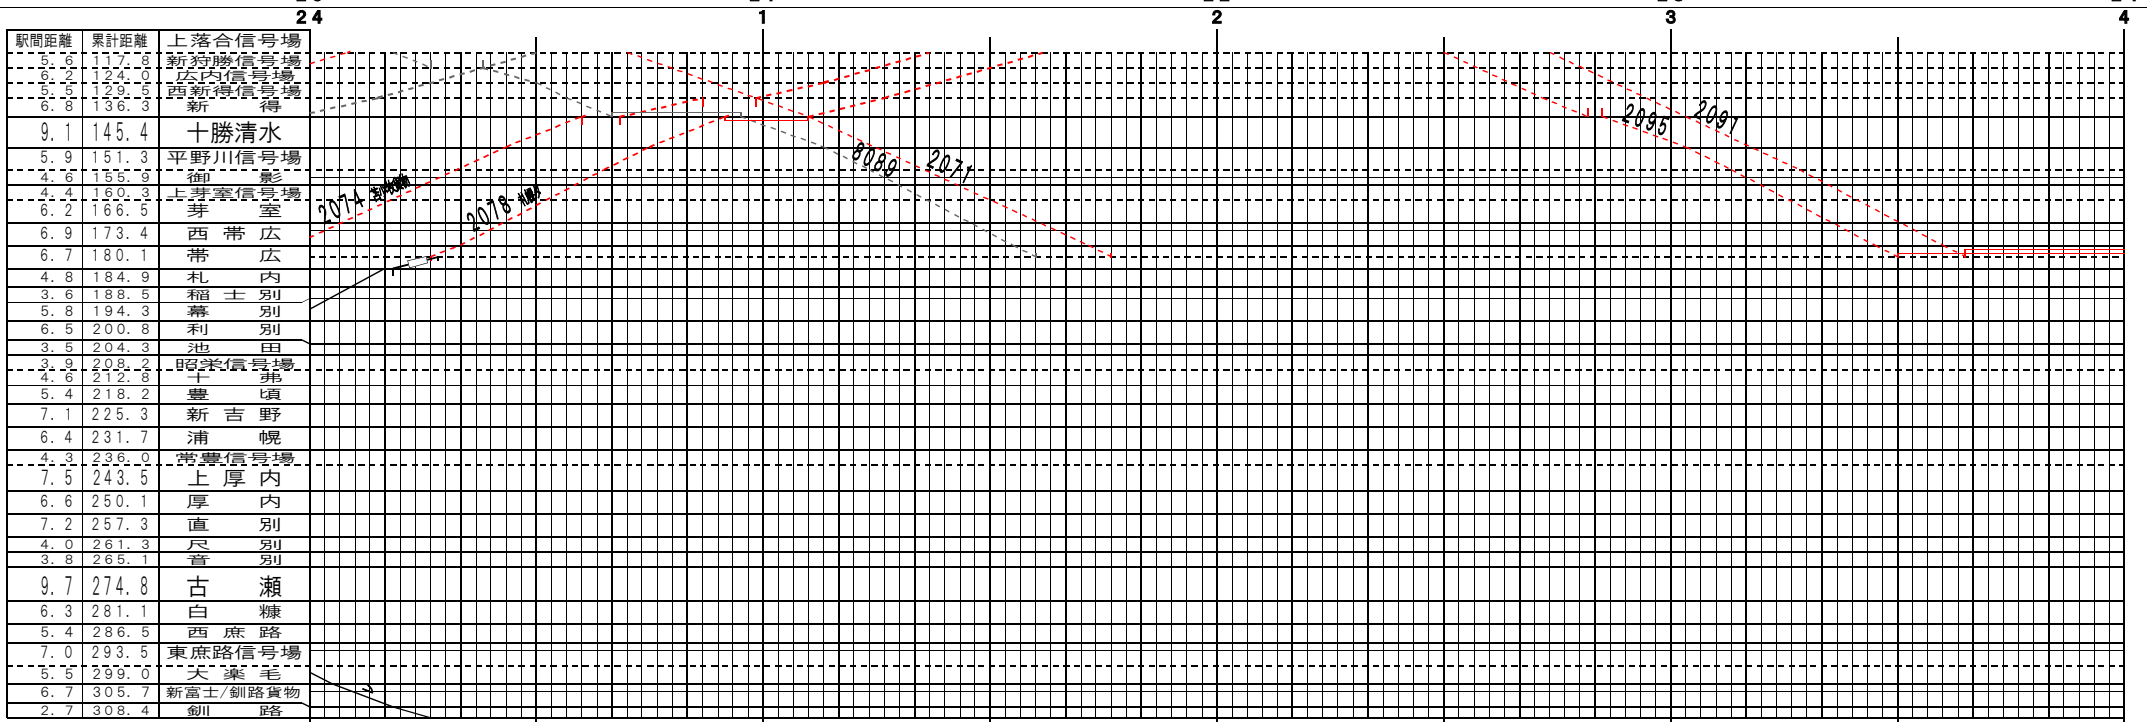

【根室本線】上落合信号場～釧路 (5)

【根室本線】上落合信号場～釧路 (6)

© 2004-2015 SFL All rights reserved.