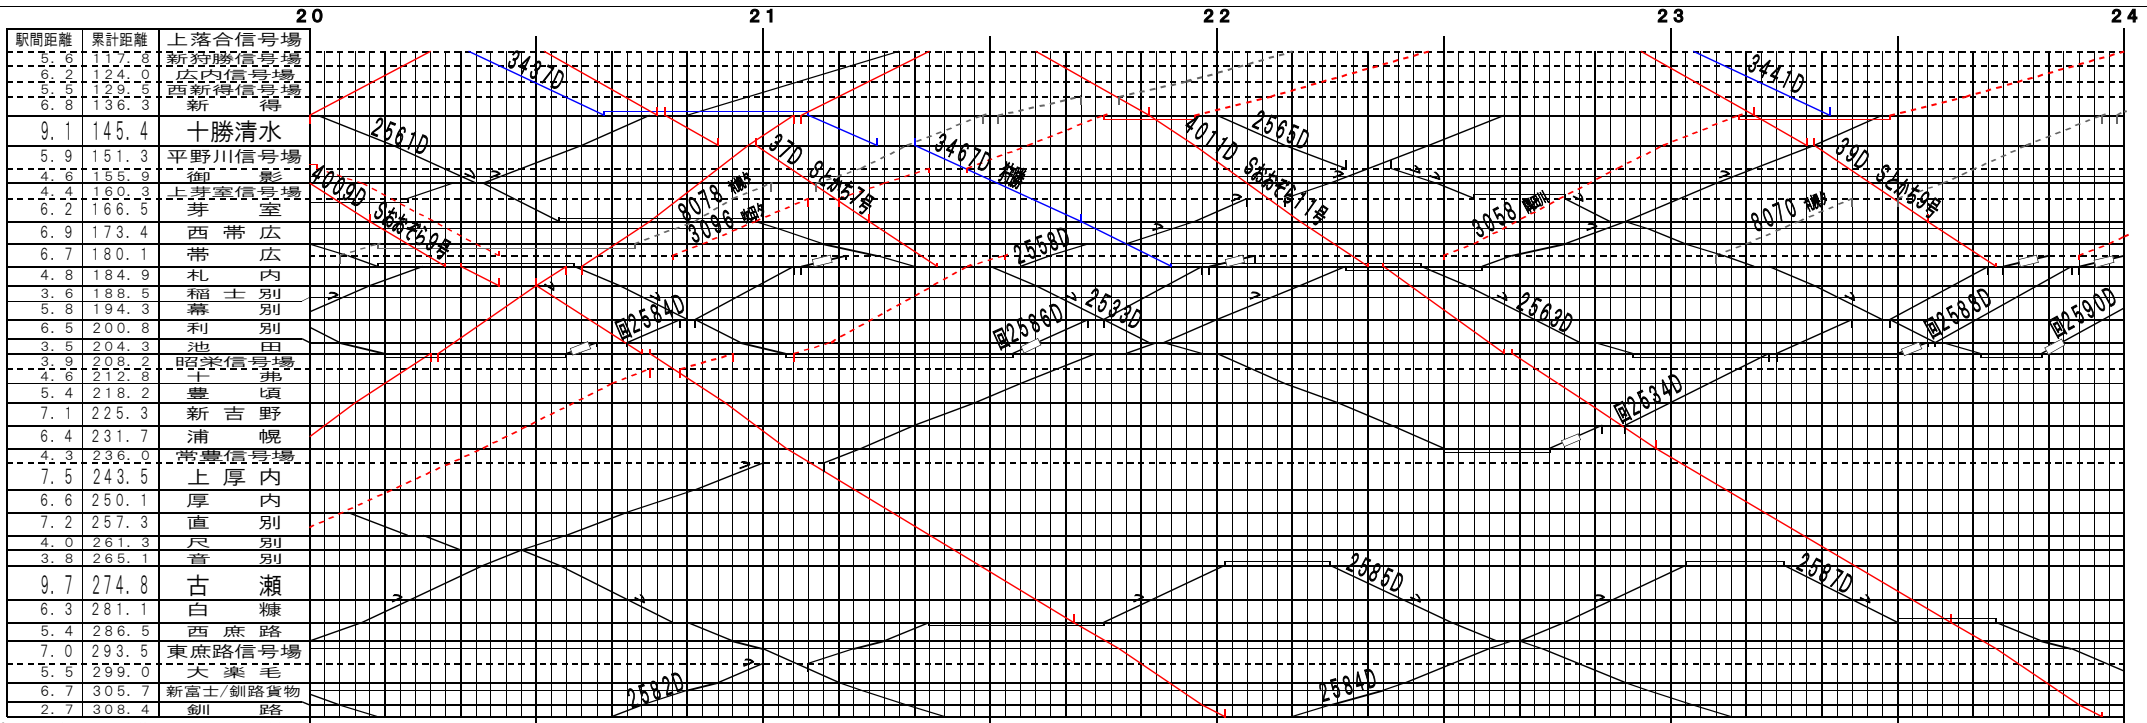

【根室本線】上落合信号場～釧路 (1)

© 2004-2015 SFL All rights reserved.

【根室本線】上落合信号場～釧路 (2)

© 2004-2015 SFL All rights reserved.

【根室本線】上落合信号場～釧路(3)

© 2004-2015 SFL All rights reserved.

【根室本線】上落合信号場～釧路(4)

© 2004-2015 SFL All rights reserved.

【根室本線】上落合信号場～釧路 (5)

© 2004-2015 SFL All rights reserved.

【根室本線】上落合信号場～釧路 (6)

© 2004-2015 SFL All rights reserved.