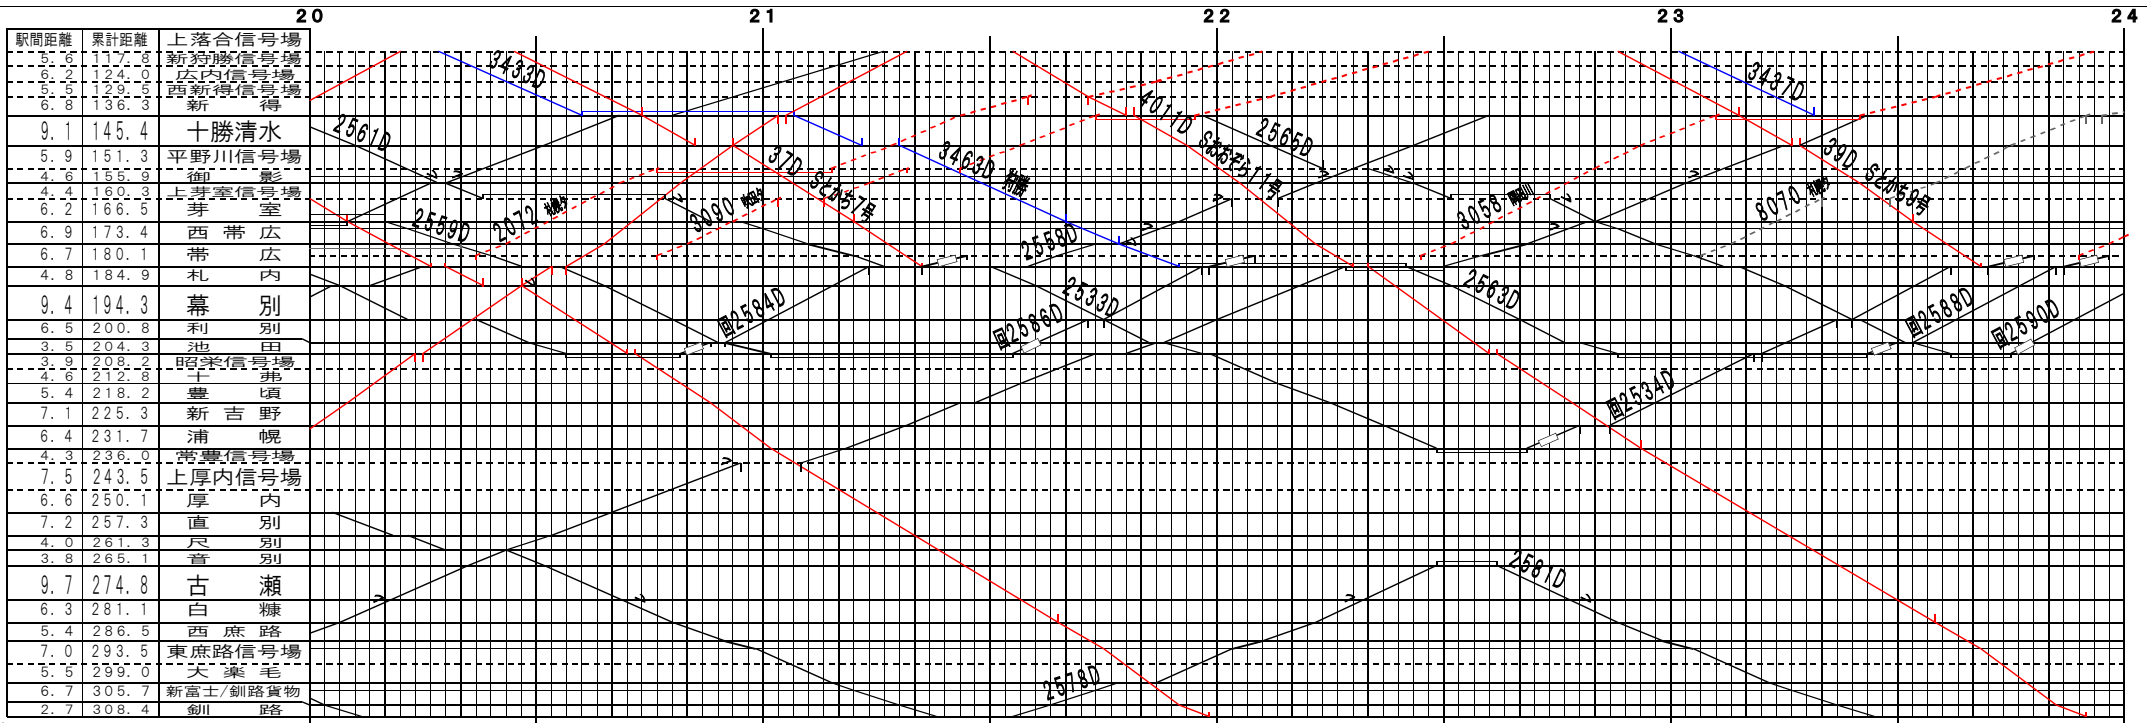

【根室本線】上落合信号場～釧路(1)
© 2004-2017 SFL All rights reserved.

【根室本線】上落合信号場～釧路(2)
© 2004-2017 SFL All rights reserved.

【根室本線】上落合信号場～釧路(3)

© 2004-2017 SFL All rights reserved.

【根室本線】上落合信号場～釧路(4)

© 2004-2017 SFL All rights reserved.

【根室本線】上落合信号場～釧路 (5)

© 2004-2017 SFL All rights reserved.

【根室本線】上落合信号場～釧路 (6)

© 2004-2017 SFL All rights reserved.