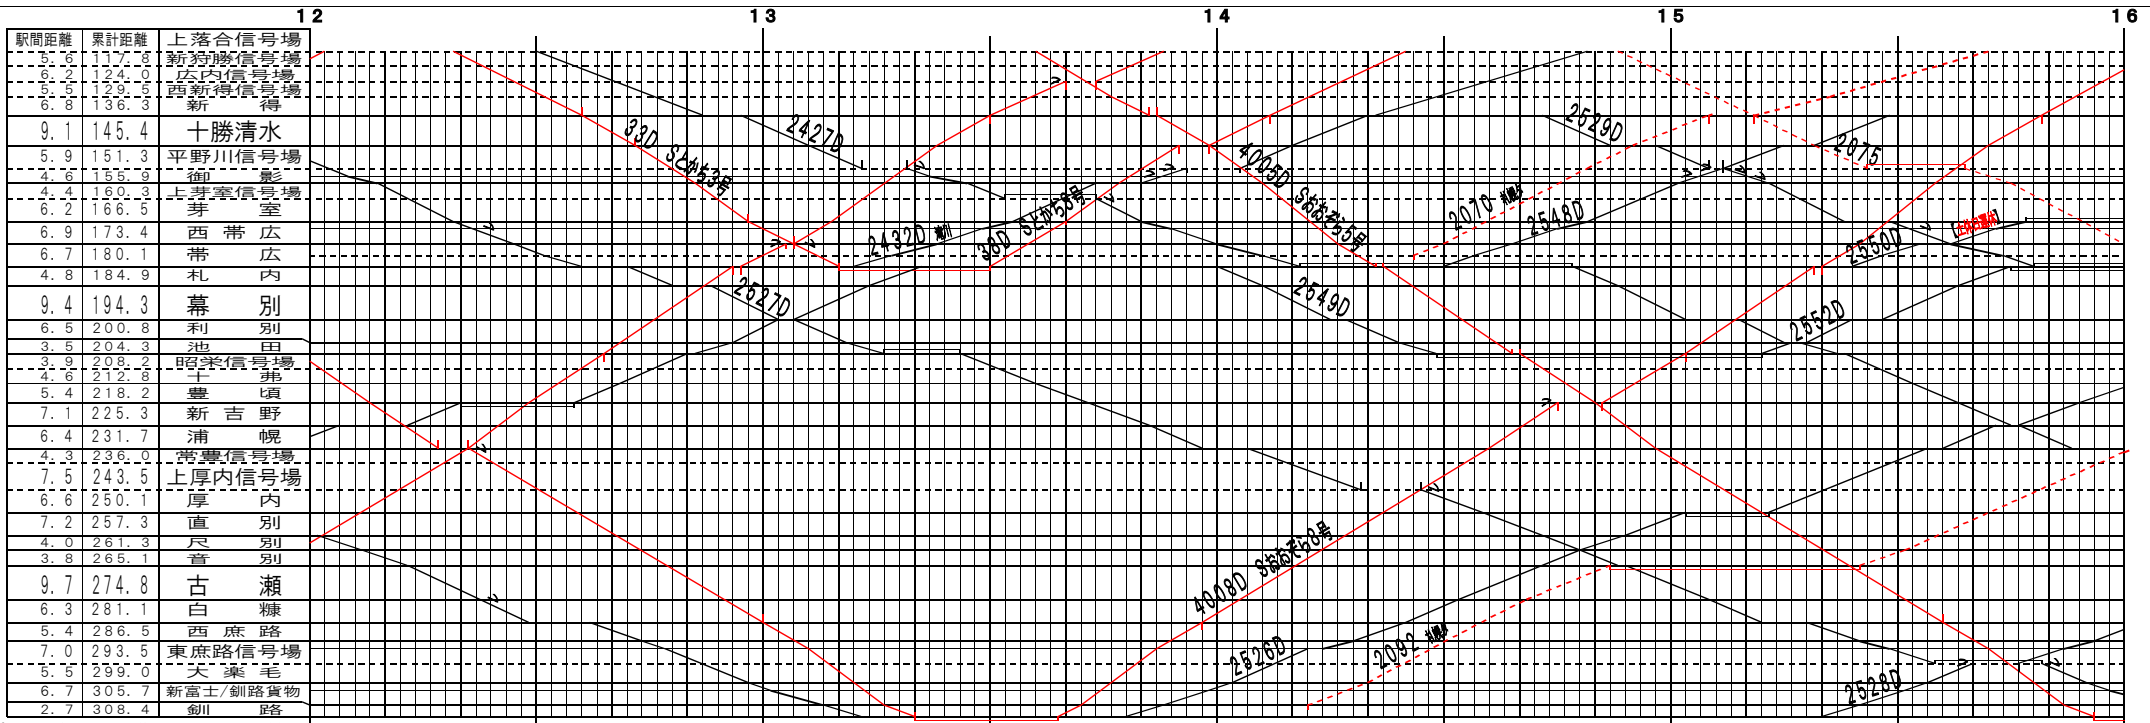

【根室本線】上落合信号場～釧路(1)
© 2004-2017 SFL All rights reserved.

【根室本線】上落合信号場～釧路(2)
© 2004-2017 SFL All rights reserved.

【根室本線】上落合信号場～釧路(3)

© 2004-2017 SFL All rights reserved.

【根室本線】上落合信号場～釧路(4)

© 2004-2017 SFL All rights reserved.

【根室本線】上落合信号場～釧路 (5)

© 2004-2017 SFL All rights reserved.

【根室本線】上落合信号場～釧路 (6)

© 2004-2017 SFL All rights reserved.