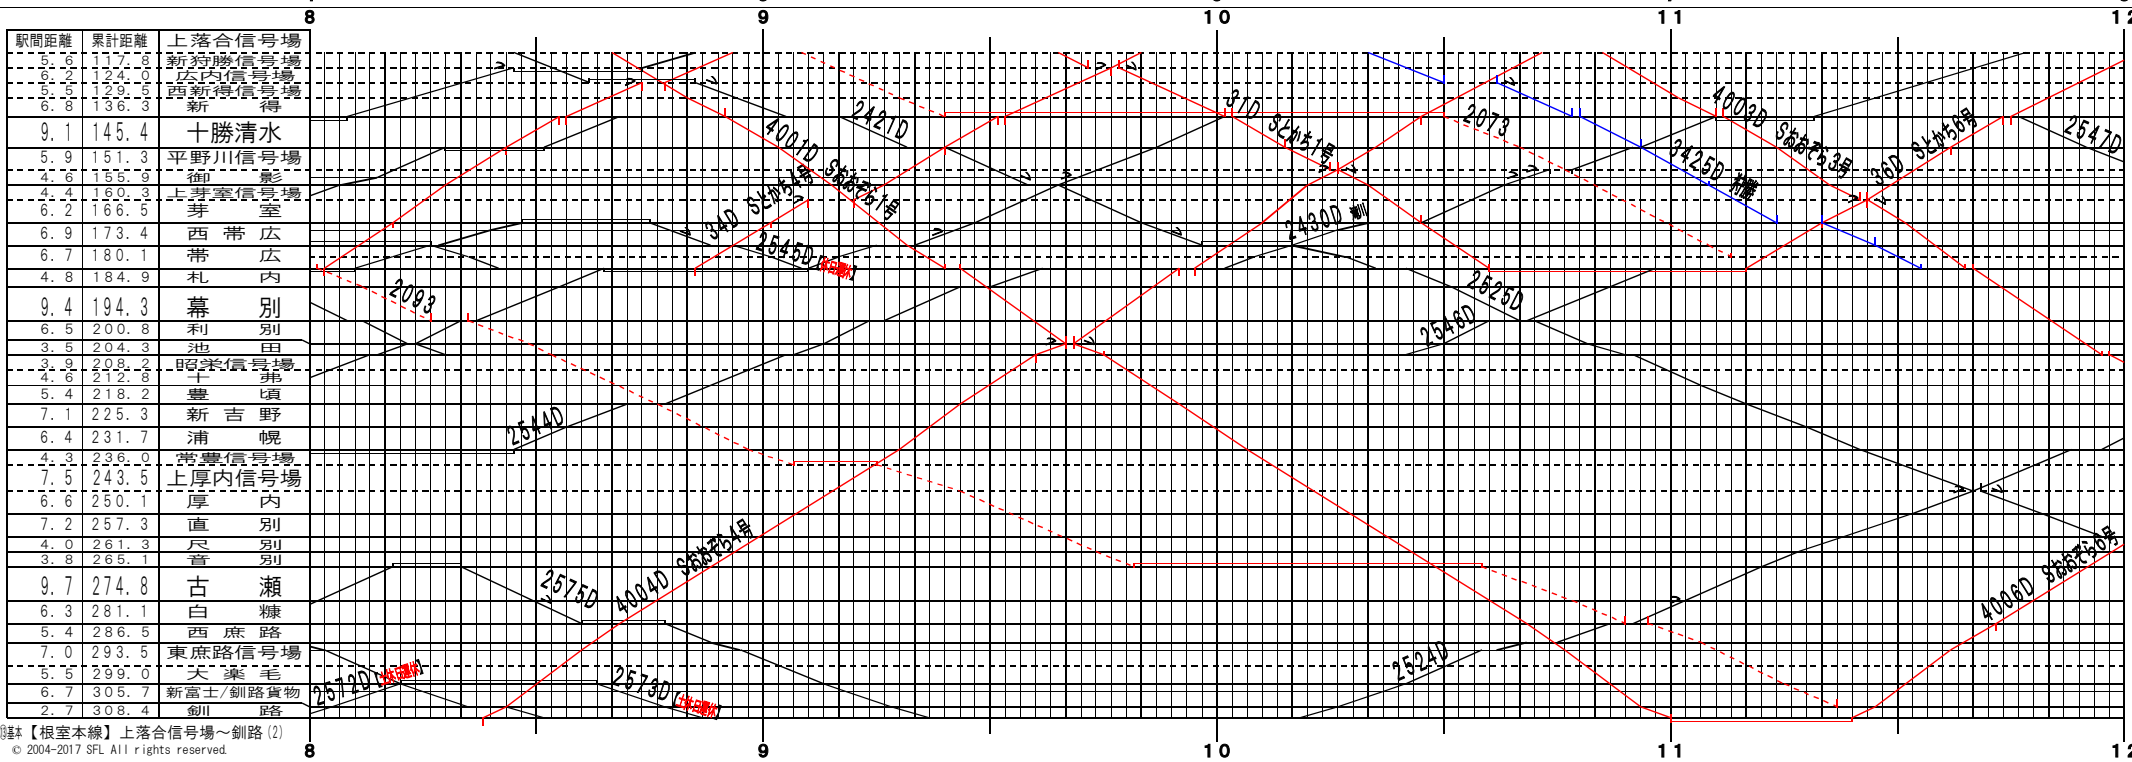

【根室本線】上落合信号場～釧路(1)
© 2004-2017 SFL All rights reserved.

【根室本線】上落合信号場～釧路(2)
© 2004-2017 SFL All rights reserved.

【根室本線】上落合信号場～釧路(3)

© 2004-2017 SFL All rights reserved.

【根室本線】上落合信号場～釧路(4)

© 2004-2017 SFL All rights reserved.

【根室本線】上落合信号場～釧路 (5)

© 2004-2017 SFL All rights reserved.

【根室本線】上落合信号場～釧路 (6)

© 2004-2017 SFL All rights reserved.