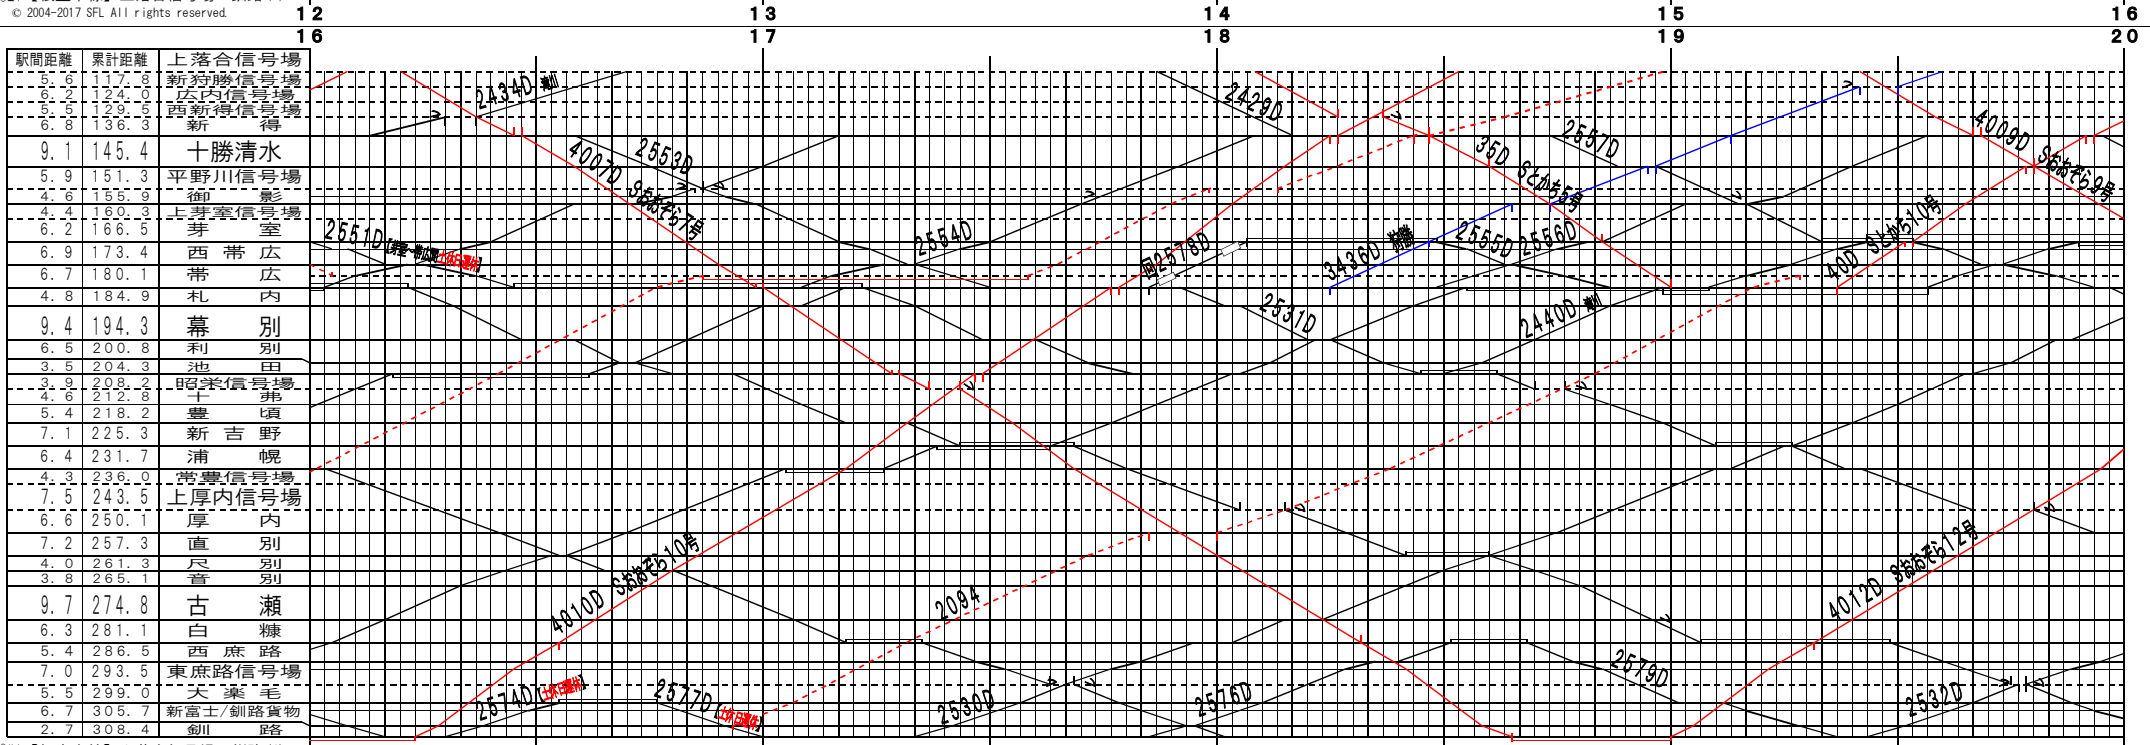

【根室本線】上落合信号場～釧路(1)
© 2004-2017 SFL All rights reserved.

【根室本線】上落合信号場～釧路(2)
© 2004-2017 SFL All rights reserved.

【根室本線】上落合信号場～釧路(3)

© 2004-2017 SFL All rights reserved.

【根室本線】上落合信号場～釧路(4)

© 2004-2017 SFL All rights reserved.

【根室本線】上落合信号場～釧路 (5)

© 2004-2017 SFL All rights reserved.

【根室本線】上落合信号場～釧路 (6)

© 2004-2017 SFL All rights reserved.