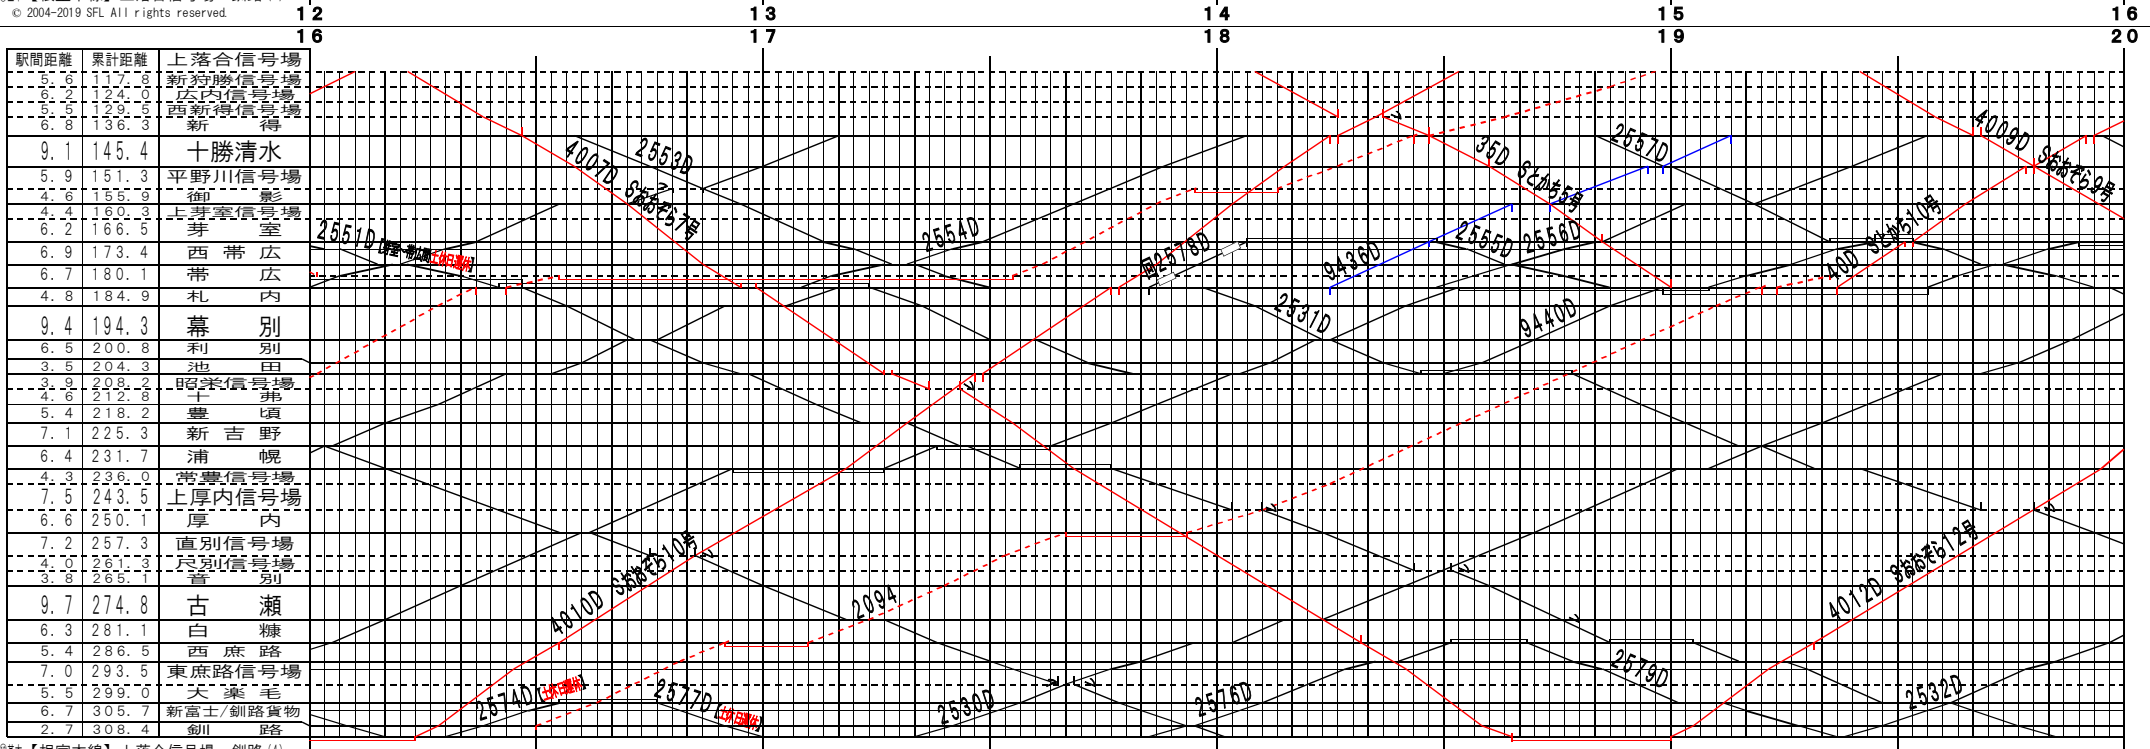

【根室本線】上落合信号場～釧路 (1)
© 2004-2019 SFL All rights reserved.

【根室本線】上落合信号場～釧路 (2)
© 2004-2019 SFL All rights reserved.

【根室本線】上落合信号場～釧路 (3)

© 2004-2019 SFL All rights reserved.

【根室本線】上落合信号場～釧路 (4)

© 2004-2019 SFL All rights reserved.

【根室本線】上落合信号場～釧路(5)

© 2004-2019 SFL All rights reserved.

【根室本線】上落合信号場～釧路(6)

© 2004-2019 SFL All rights reserved.