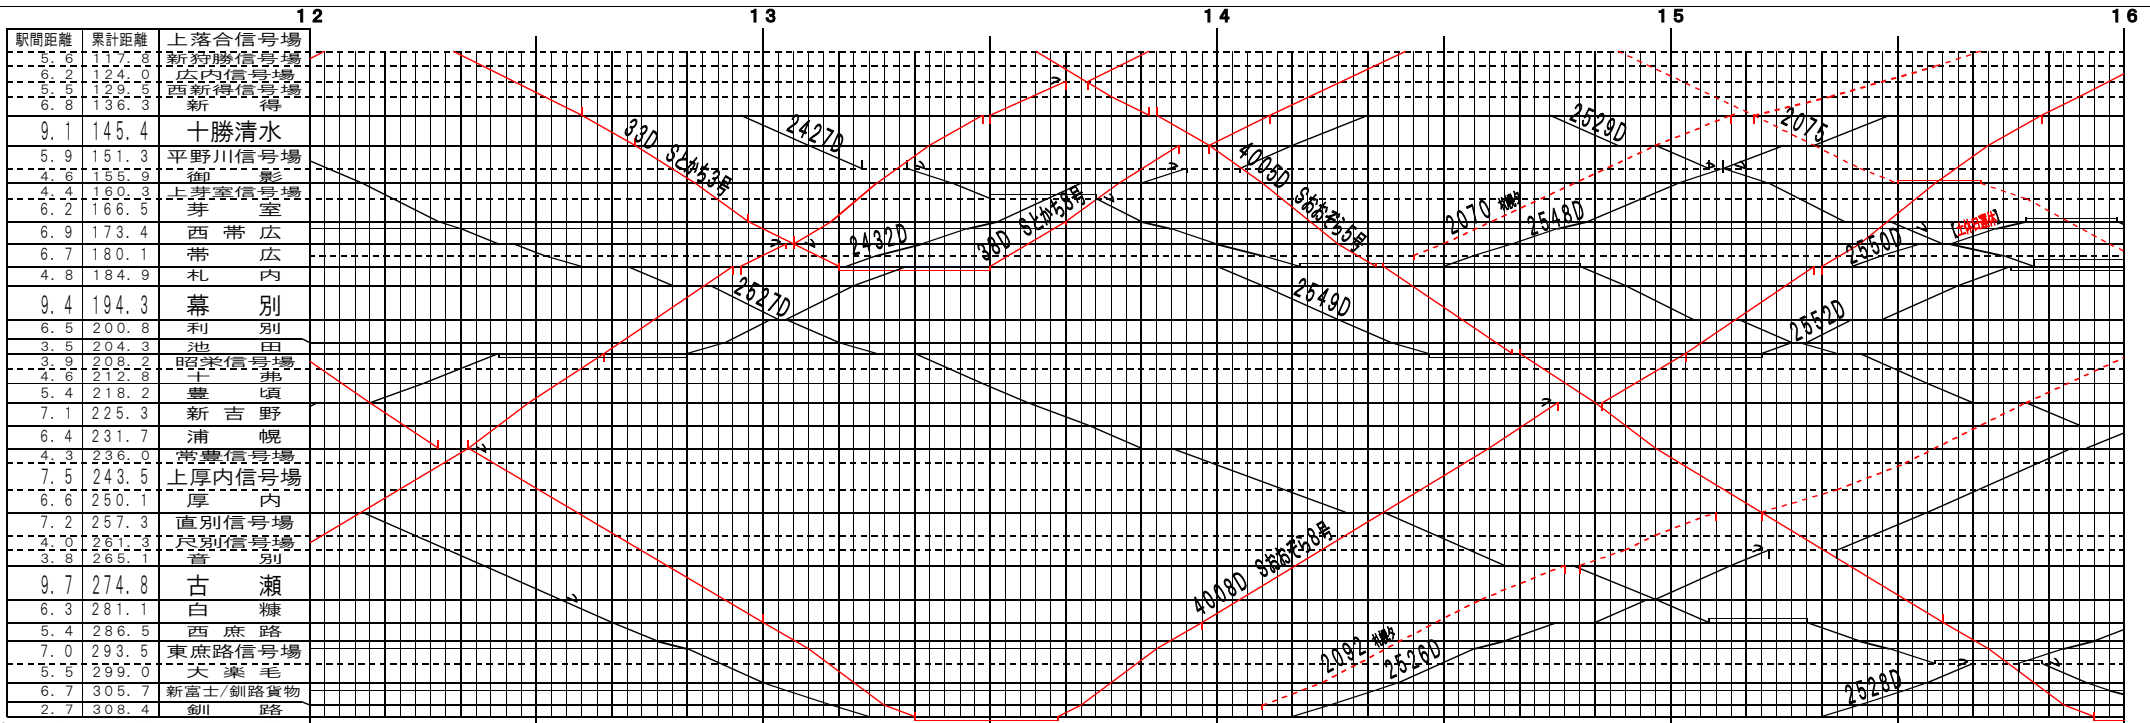

【根室本線】上落合信号場～釧路 (1)
© 2004-2019 SFL All rights reserved.

【根室本線】上落合信号場～釧路 (2)
© 2004-2019 SFL All rights reserved.

【根室本線】上落合信号場～釧路 (3)

© 2004-2019 SFL All rights reserved.

【根室本線】上落合信号場～釧路 (4)

© 2004-2019 SFL All rights reserved.

【根室本線】上落合信号場～釧路(5)

© 2004-2019 SFL All rights reserved.

【根室本線】上落合信号場～釧路(6)

© 2004-2019 SFL All rights reserved.