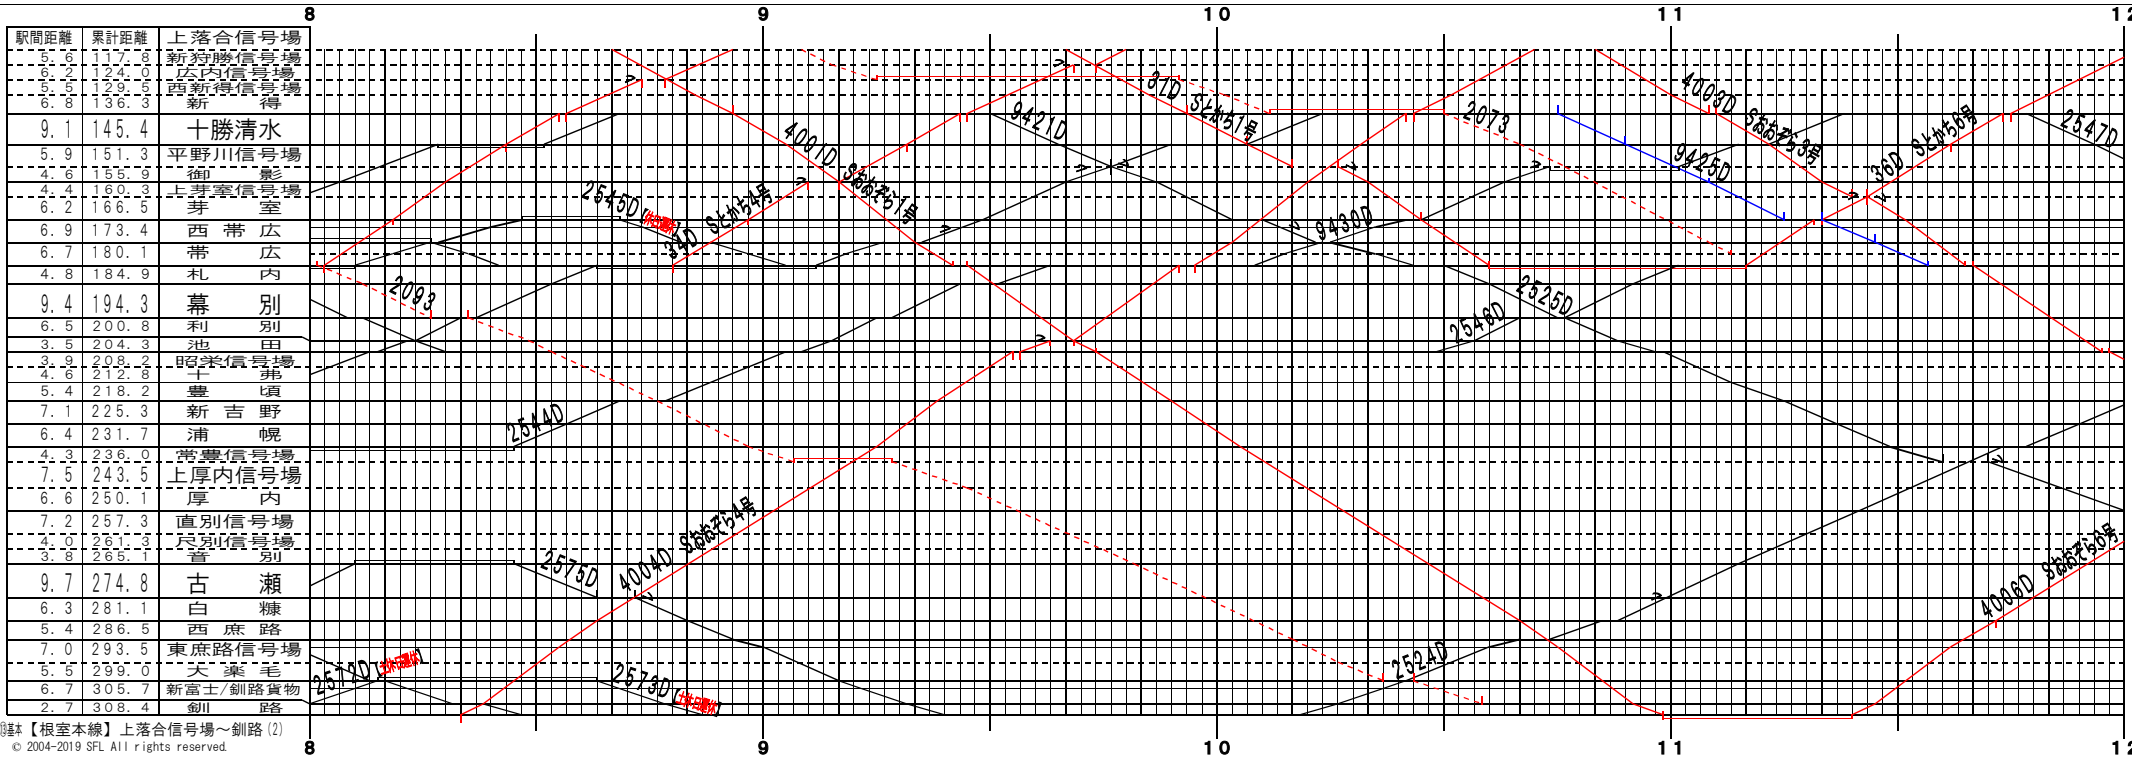

【根室本線】上落合信号場～釧路 (1)
© 2004-2019 SFL All rights reserved.

【根室本線】上落合信号場～釧路 (2)
© 2004-2019 SFL All rights reserved.

【根室本線】上落合信号場～釧路 (3)

© 2004-2019 SFL All rights reserved.

【根室本線】上落合信号場～釧路 (4)

© 2004-2019 SFL All rights reserved.

【根室本線】上落合信号場～釧路(5)

© 2004-2019 SFL All rights reserved.

【根室本線】上落合信号場～釧路(6)

© 2004-2019 SFL All rights reserved.