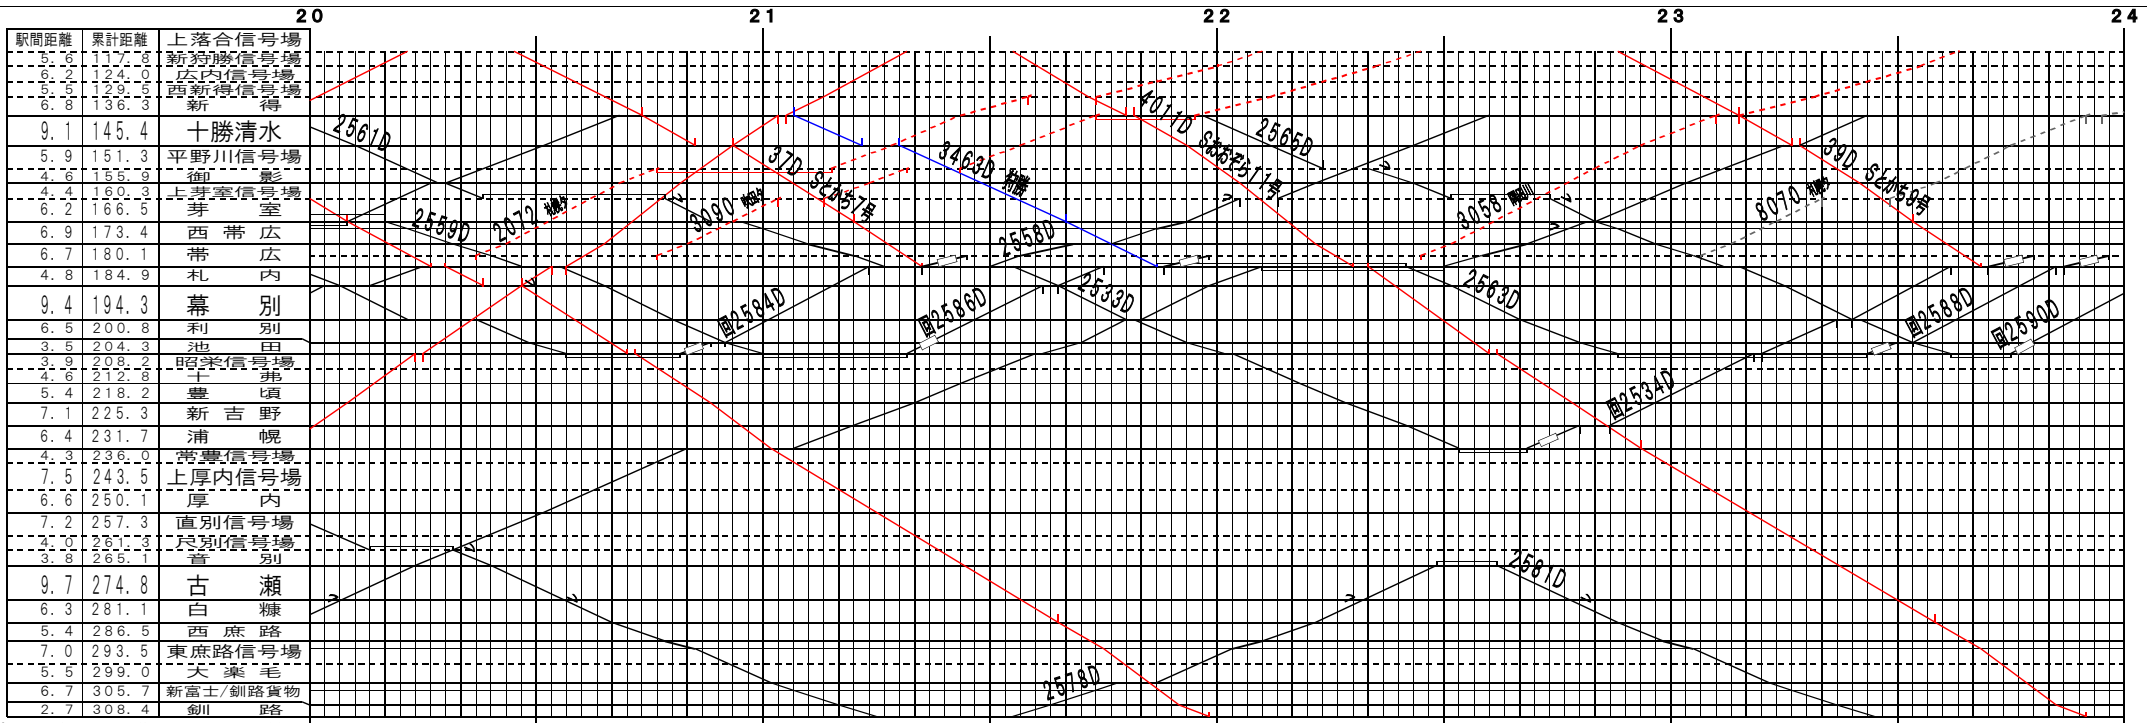

【根室本線】上落合信号場～釧路 (1)
© 2004-2019 SFL All rights reserved.

【根室本線】上落合信号場～釧路 (2)
© 2004-2019 SFL All rights reserved.

【根室本線】上落合信号場～釧路 (3)

© 2004-2019 SFL All rights reserved.

【根室本線】上落合信号場～釧路 (4)

© 2004-2019 SFL All rights reserved.

【根室本線】上落合信号場～釧路(5)

© 2004-2019 SFL All rights reserved.

【根室本線】上落合信号場～釧路(6)

© 2004-2019 SFL All rights reserved.