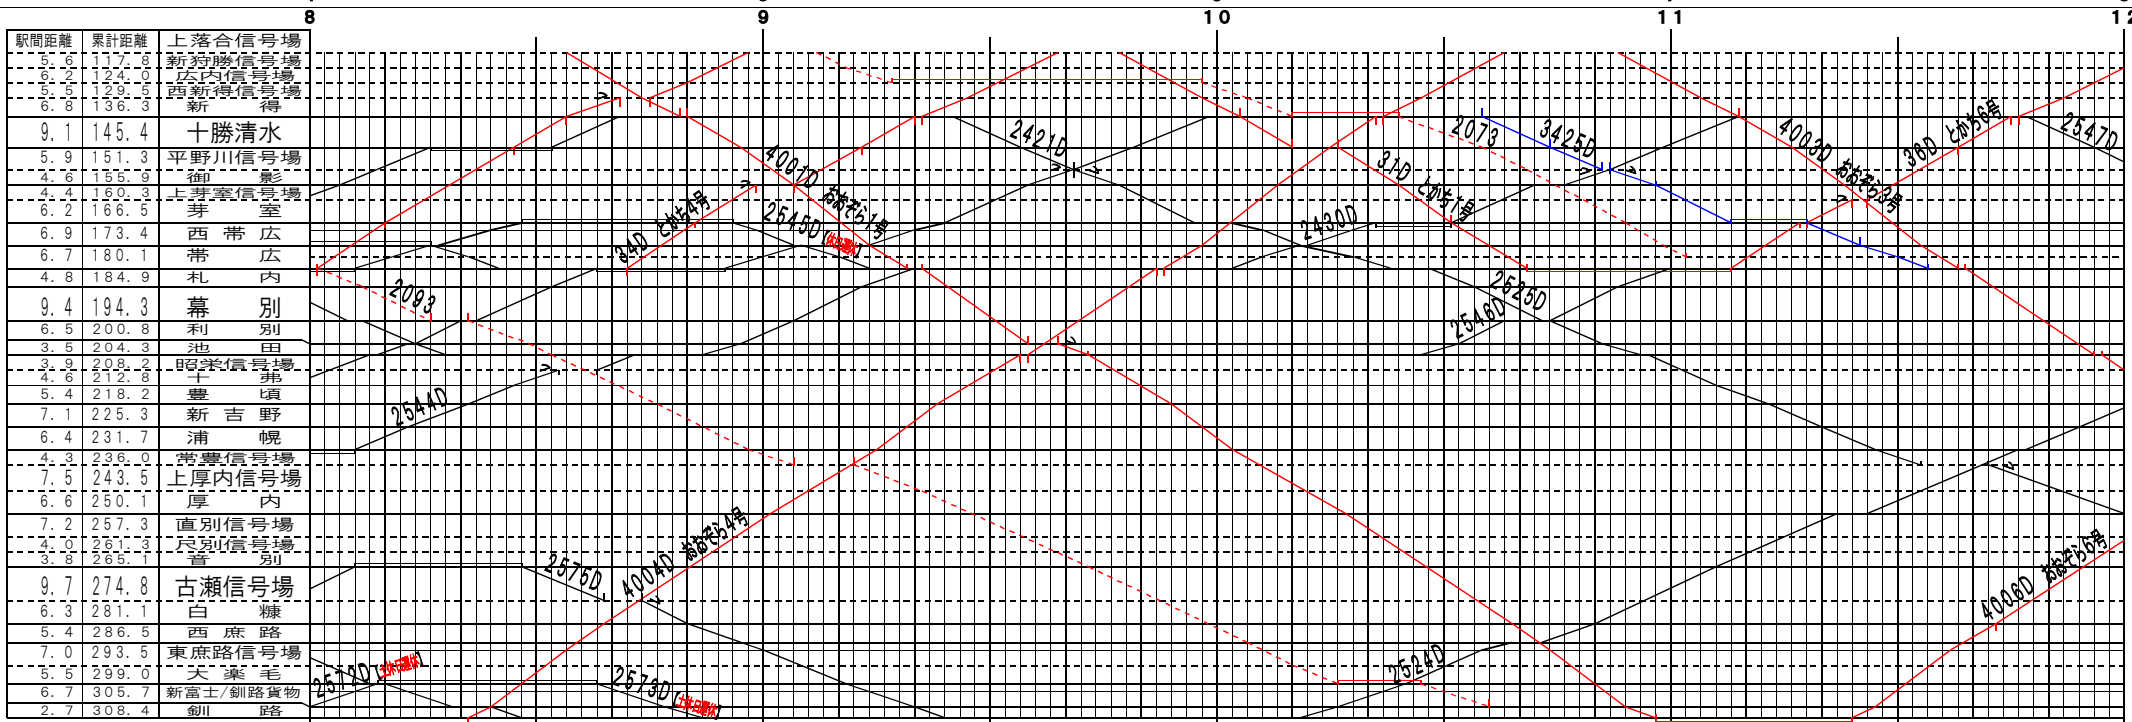

【根室本線】上落合信号場～釧路 (1)

© 2004-2020 SFL All rights reserved.

【根室本線】上落合信号場～釧路 (2)

© 2004-2020 SFL All rights reserved.

【根室本線】上落合信号場～釧路(3)

【根室本線】上落合信号場～釧路(4)

【根室本線】上落合信号場～釧路 (5)

© 2004-2020 SFL All rights reserved.

【根室本線】上落合信号場～釧路 (6)

© 2004-2020 SFL All rights reserved.