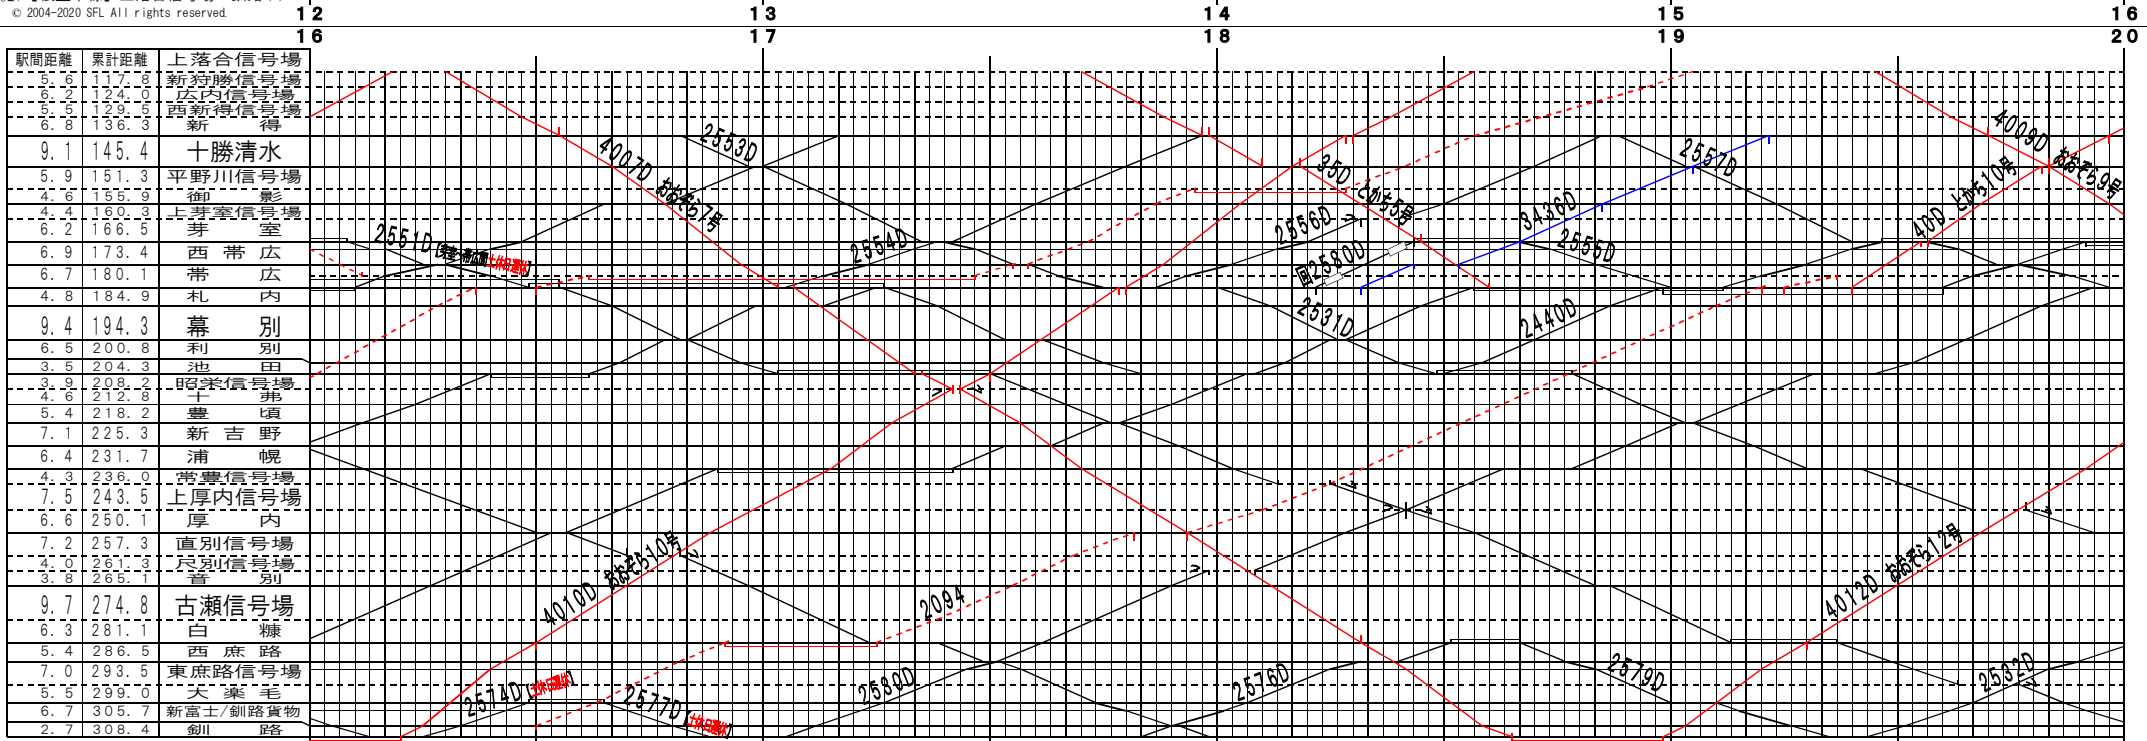

【根室本線】上落合信号場～釧路 (1)

© 2004-2020 SFL All rights reserved.

【根室本線】上落合信号場～釧路 (2)

© 2004-2020 SFL All rights reserved.

【根室本線】上落合信号場～釧路(3)

【根室本線】上落合信号場～釧路(4)

【根室本線】上落合信号場～釧路 (5)

© 2004-2020 SFL All rights reserved.

【根室本線】上落合信号場～釧路 (6)

© 2004-2020 SFL All rights reserved.