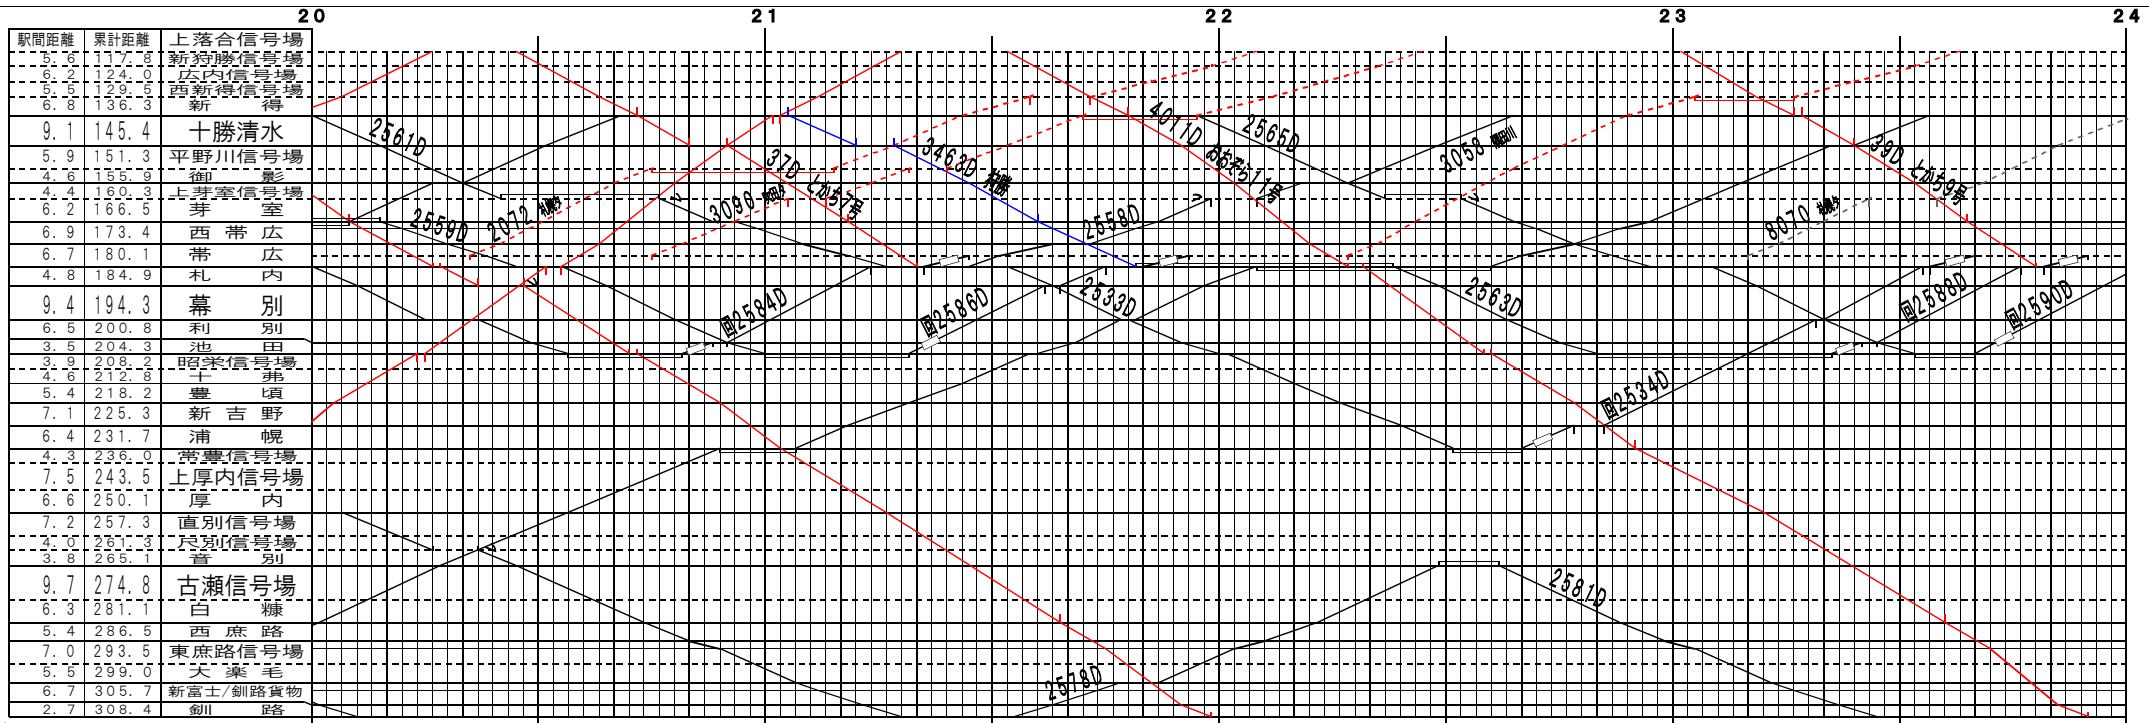

【根室本線】上落合信号場～釧路 (1)

© 2004-2020 SFL All rights reserved.

【根室本線】上落合信号場～釧路 (2)

© 2004-2020 SFL All rights reserved.

【根室本線】上落合信号場～釧路(3)

【根室本線】上落合信号場～釧路(4)

【根室本線】上落合信号場～釧路 (5)

© 2004-2020 SFL All rights reserved.

【根室本線】上落合信号場～釧路 (6)

© 2004-2020 SFL All rights reserved.