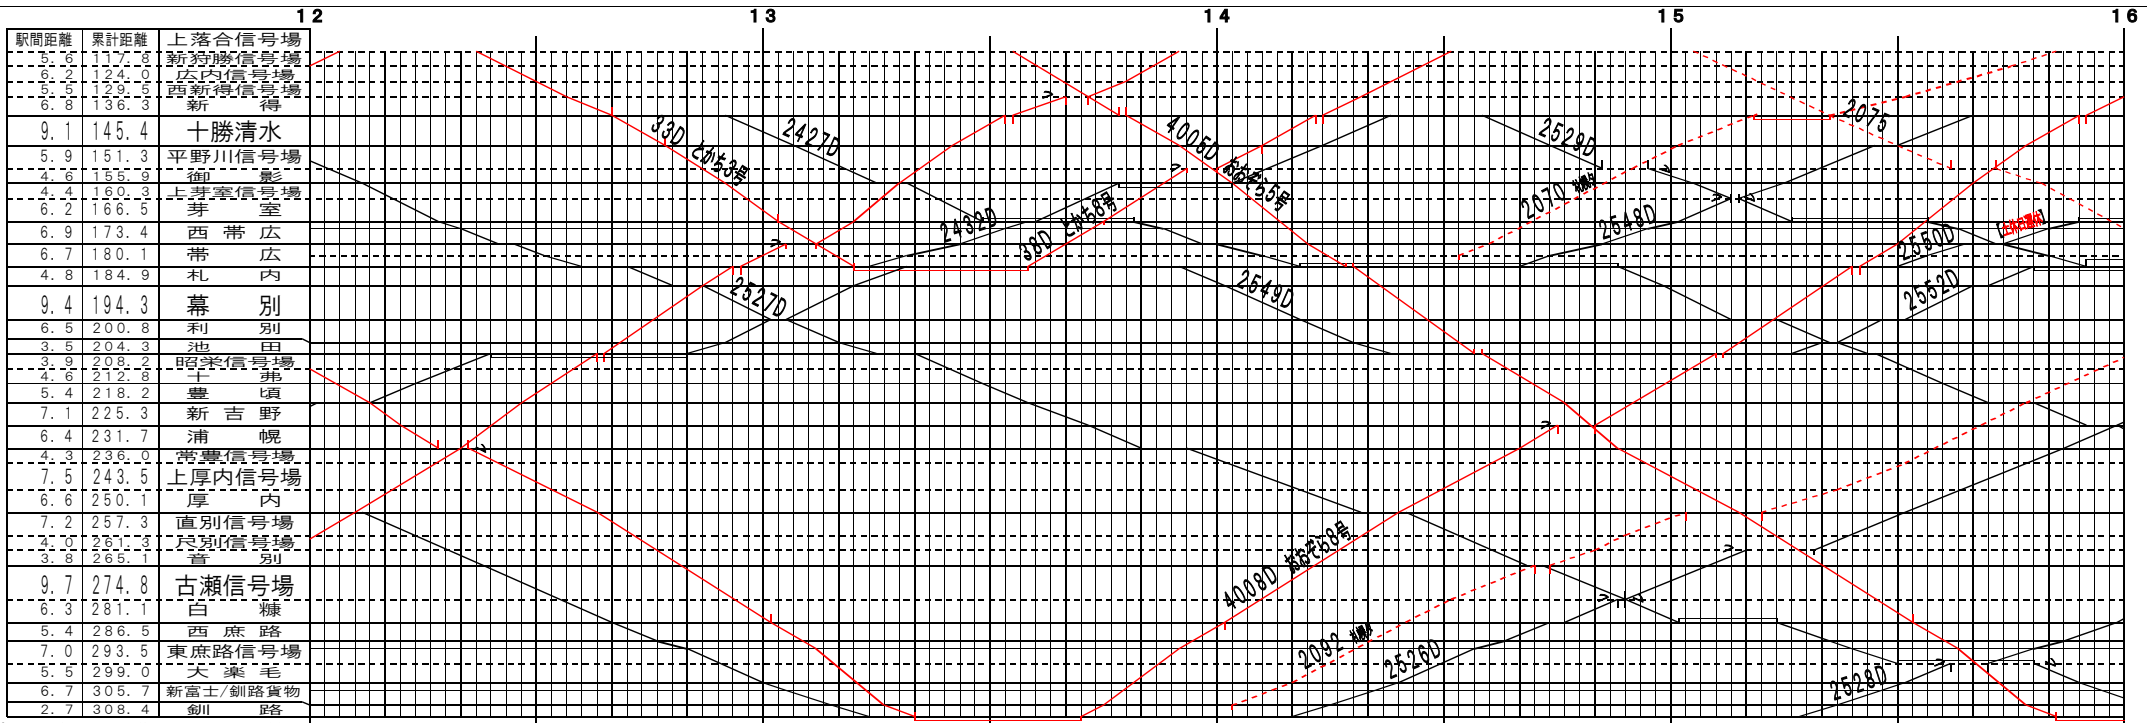

【根室本線】上落合信号場～釧路 (1)

© 2004-2020 SFL All rights reserved.

【根室本線】上落合信号場～釧路 (2)

© 2004-2020 SFL All rights reserved.

【根室本線】上落合信号場～釧路(3)

【根室本線】上落合信号場～釧路(4)

【根室本線】上落合信号場～釧路 (5)

© 2004-2020 SFL All rights reserved.

【根室本線】上落合信号場～釧路 (6)

© 2004-2020 SFL All rights reserved.