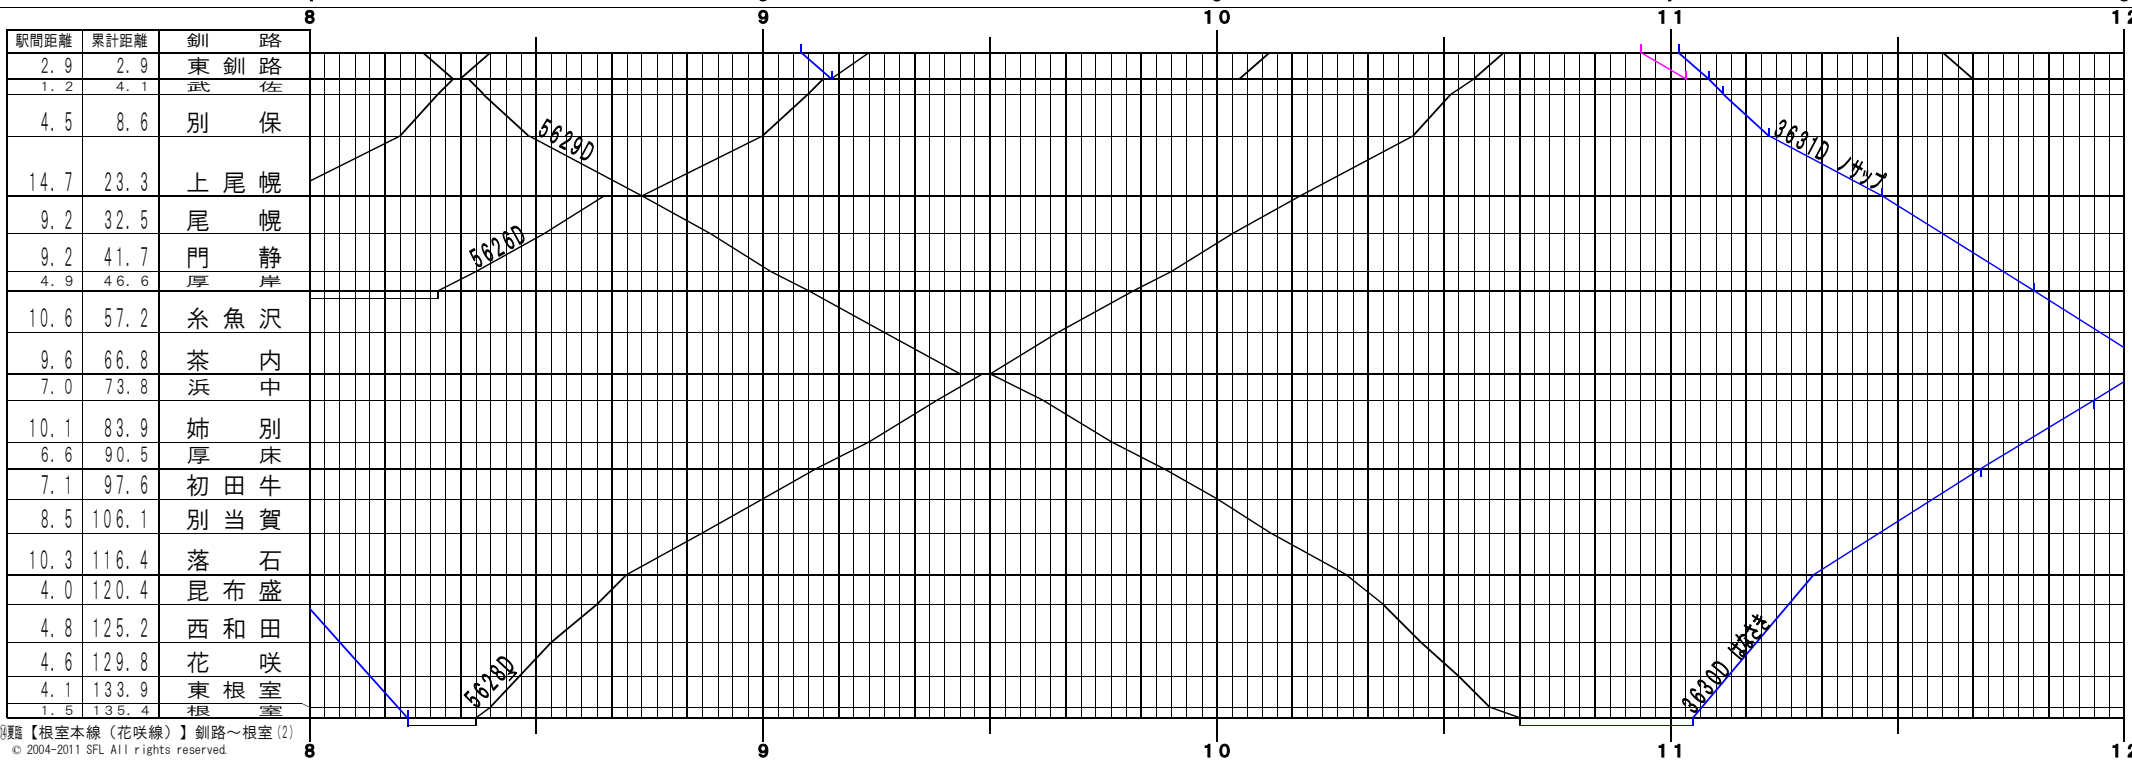

④課題【根室本線（花咲線）】釧路～根室(1)
© 2004-2011 SFL All rights reserved.

④課題【根室本線（花咲線）】釧路～根室(2)
© 2004-2011 SFL All rights reserved.

④課題【根室本線（花咲線）】釧路～根室(3)
© 2004-2011 SFL All rights reserved.

④課題【根室本線（花咲線）】釧路～根室(4)
© 2004-2011 SFL All rights reserved.

⑤釧路【根室本線（花咲線）】釧路～根室(5)
© 2004-2011 SFL All rights reserved.

⑥釧路【根室本線（花咲線）】釧路～根室(6)
© 2004-2011 SFL All rights reserved.