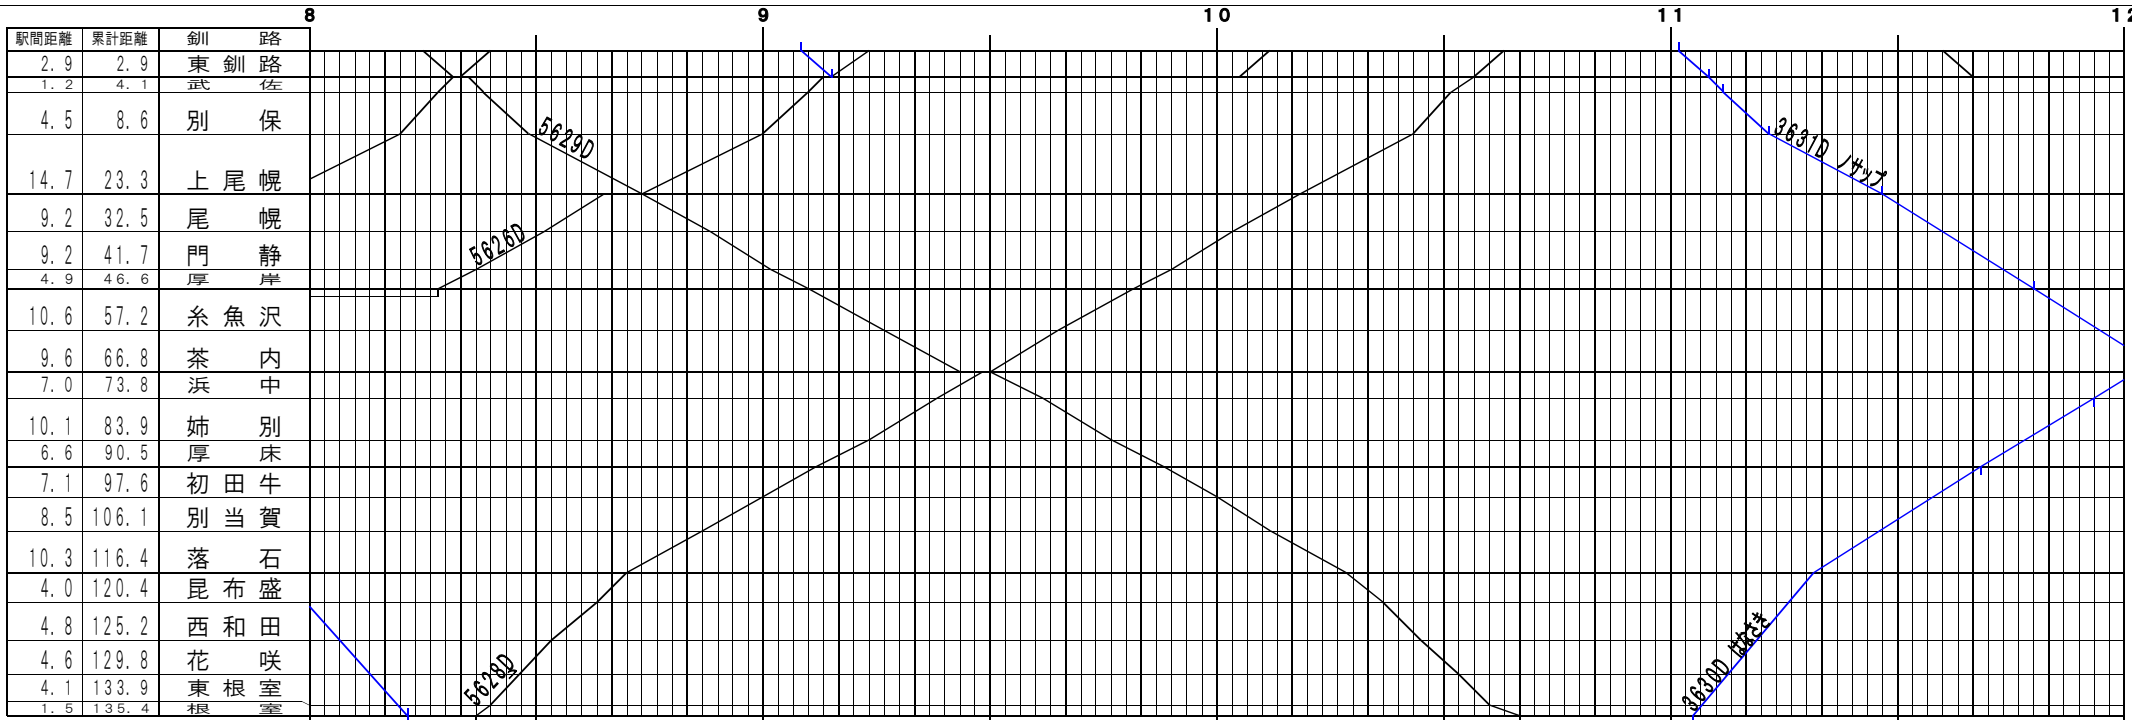

【根室本線（花咲線）】釧路～根室(1)
© 2004-2012 SFL All rights reserved.

【根室本線（花咲線）】釧路～根室(2)
© 2004-2012 SFL All rights reserved.

④基本【根室本線（花咲線）】釧路～根室(3)
© 2004-2012 SFL All rights reserved.

④基本【根室本線（花咲線）】釧路～根室(4)
© 2004-2012 SFL All rights reserved.

⑤基本【根室本線（花咲線）】釧路～根室(5)
© 2004-2012 SFL All rights reserved.

⑥基本【根室本線（花咲線）】釧路～根室(6)
© 2004-2012 SFL All rights reserved.