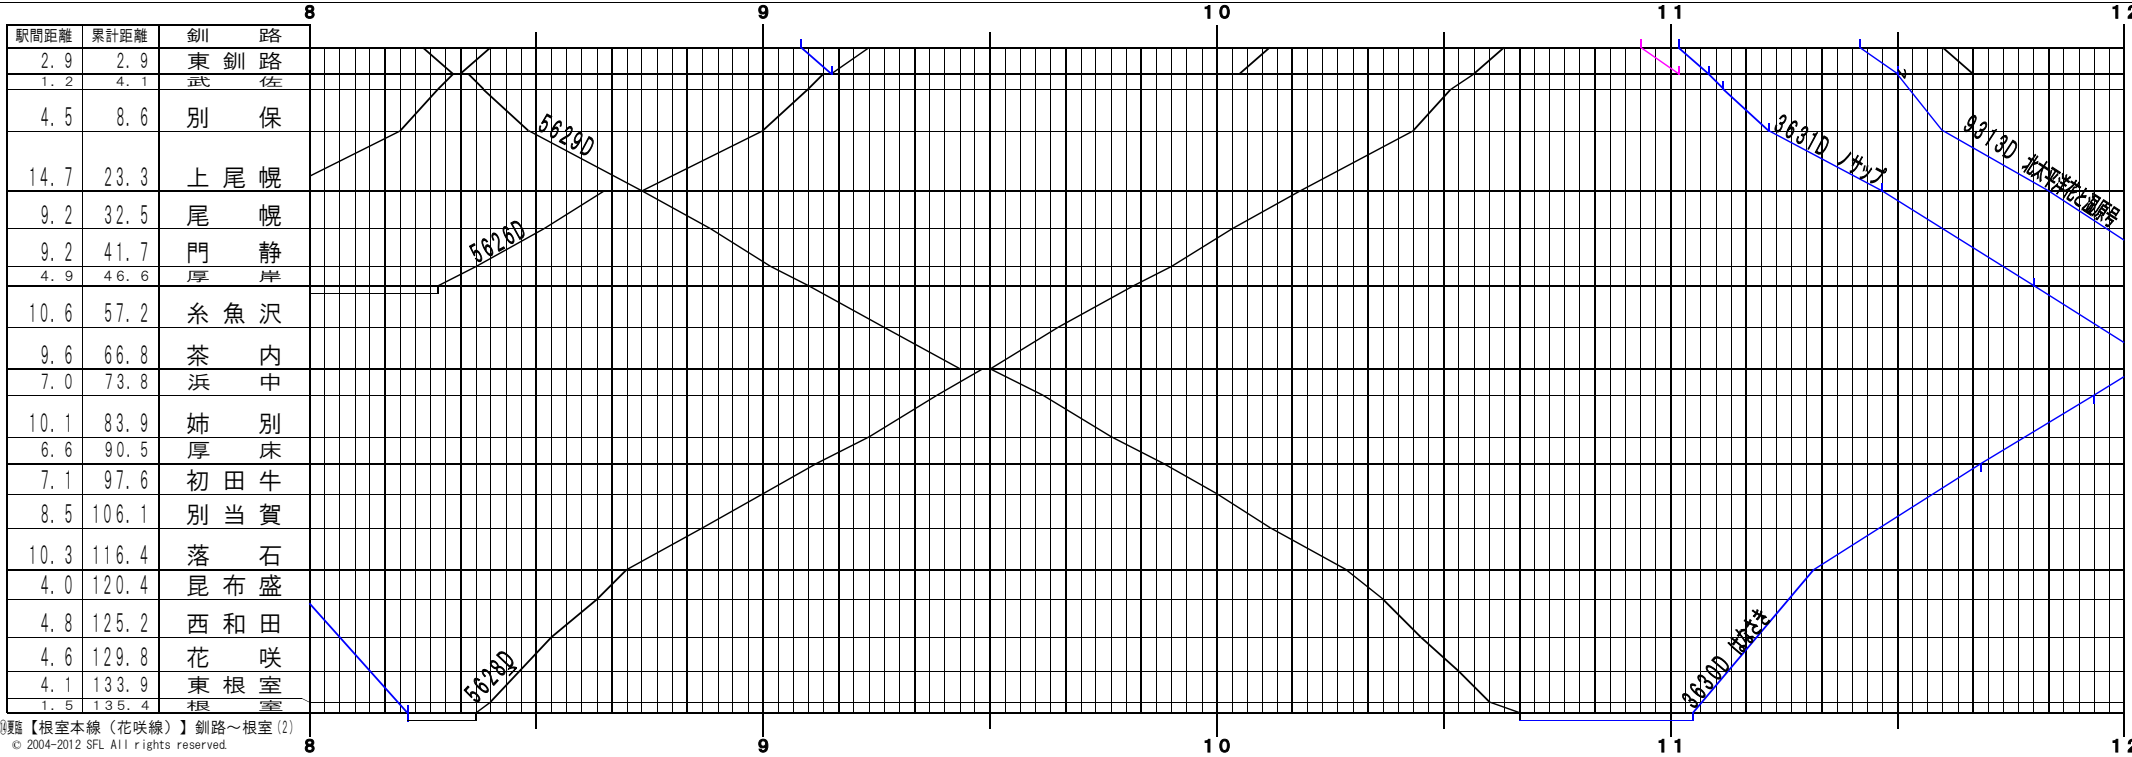

④課題【根室本線（花咲線）】釧路～根室(1)
© 2004-2012 SFL All rights reserved.

④課題【根室本線（花咲線）】釧路～根室(2)
© 2004-2012 SFL All rights reserved.

④課題【根室本線（花咲線）】釧路～根室(3)
© 2004-2012 SFL All rights reserved.

④課題【根室本線（花咲線）】釧路～根室(4)
© 2004-2012 SFL All rights reserved.

⑤釧路【根室本線（花咲線）】釧路～根室(5)
© 2004-2012 SFL All rights reserved.

⑥釧路【根室本線（花咲線）】釧路～根室(6)
© 2004-2012 SFL All rights reserved.