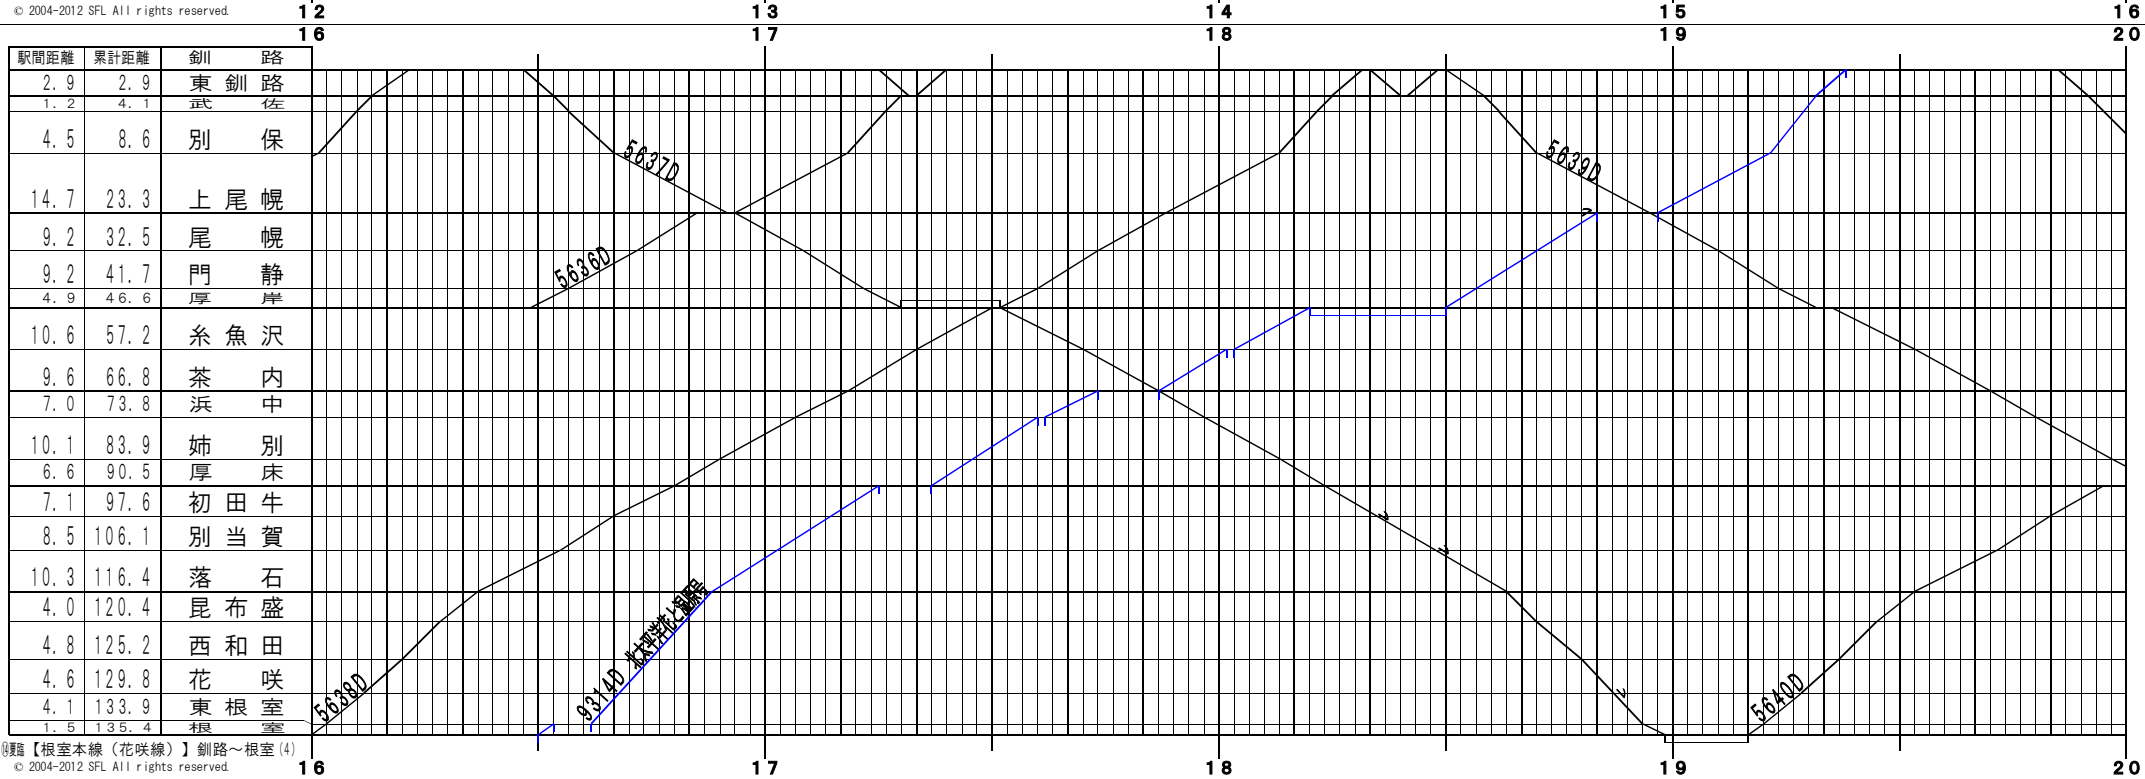

④課題【根室本線（花咲線）】釧路～根室(1)
© 2004-2012 SFL All rights reserved.

④課題【根室本線（花咲線）】釧路～根室(2)
© 2004-2012 SFL All rights reserved.

④課題【根室本線（花咲線）】釧路～根室(3)
© 2004-2012 SFL All rights reserved.

④課題【根室本線（花咲線）】釧路～根室(4)
© 2004-2012 SFL All rights reserved.